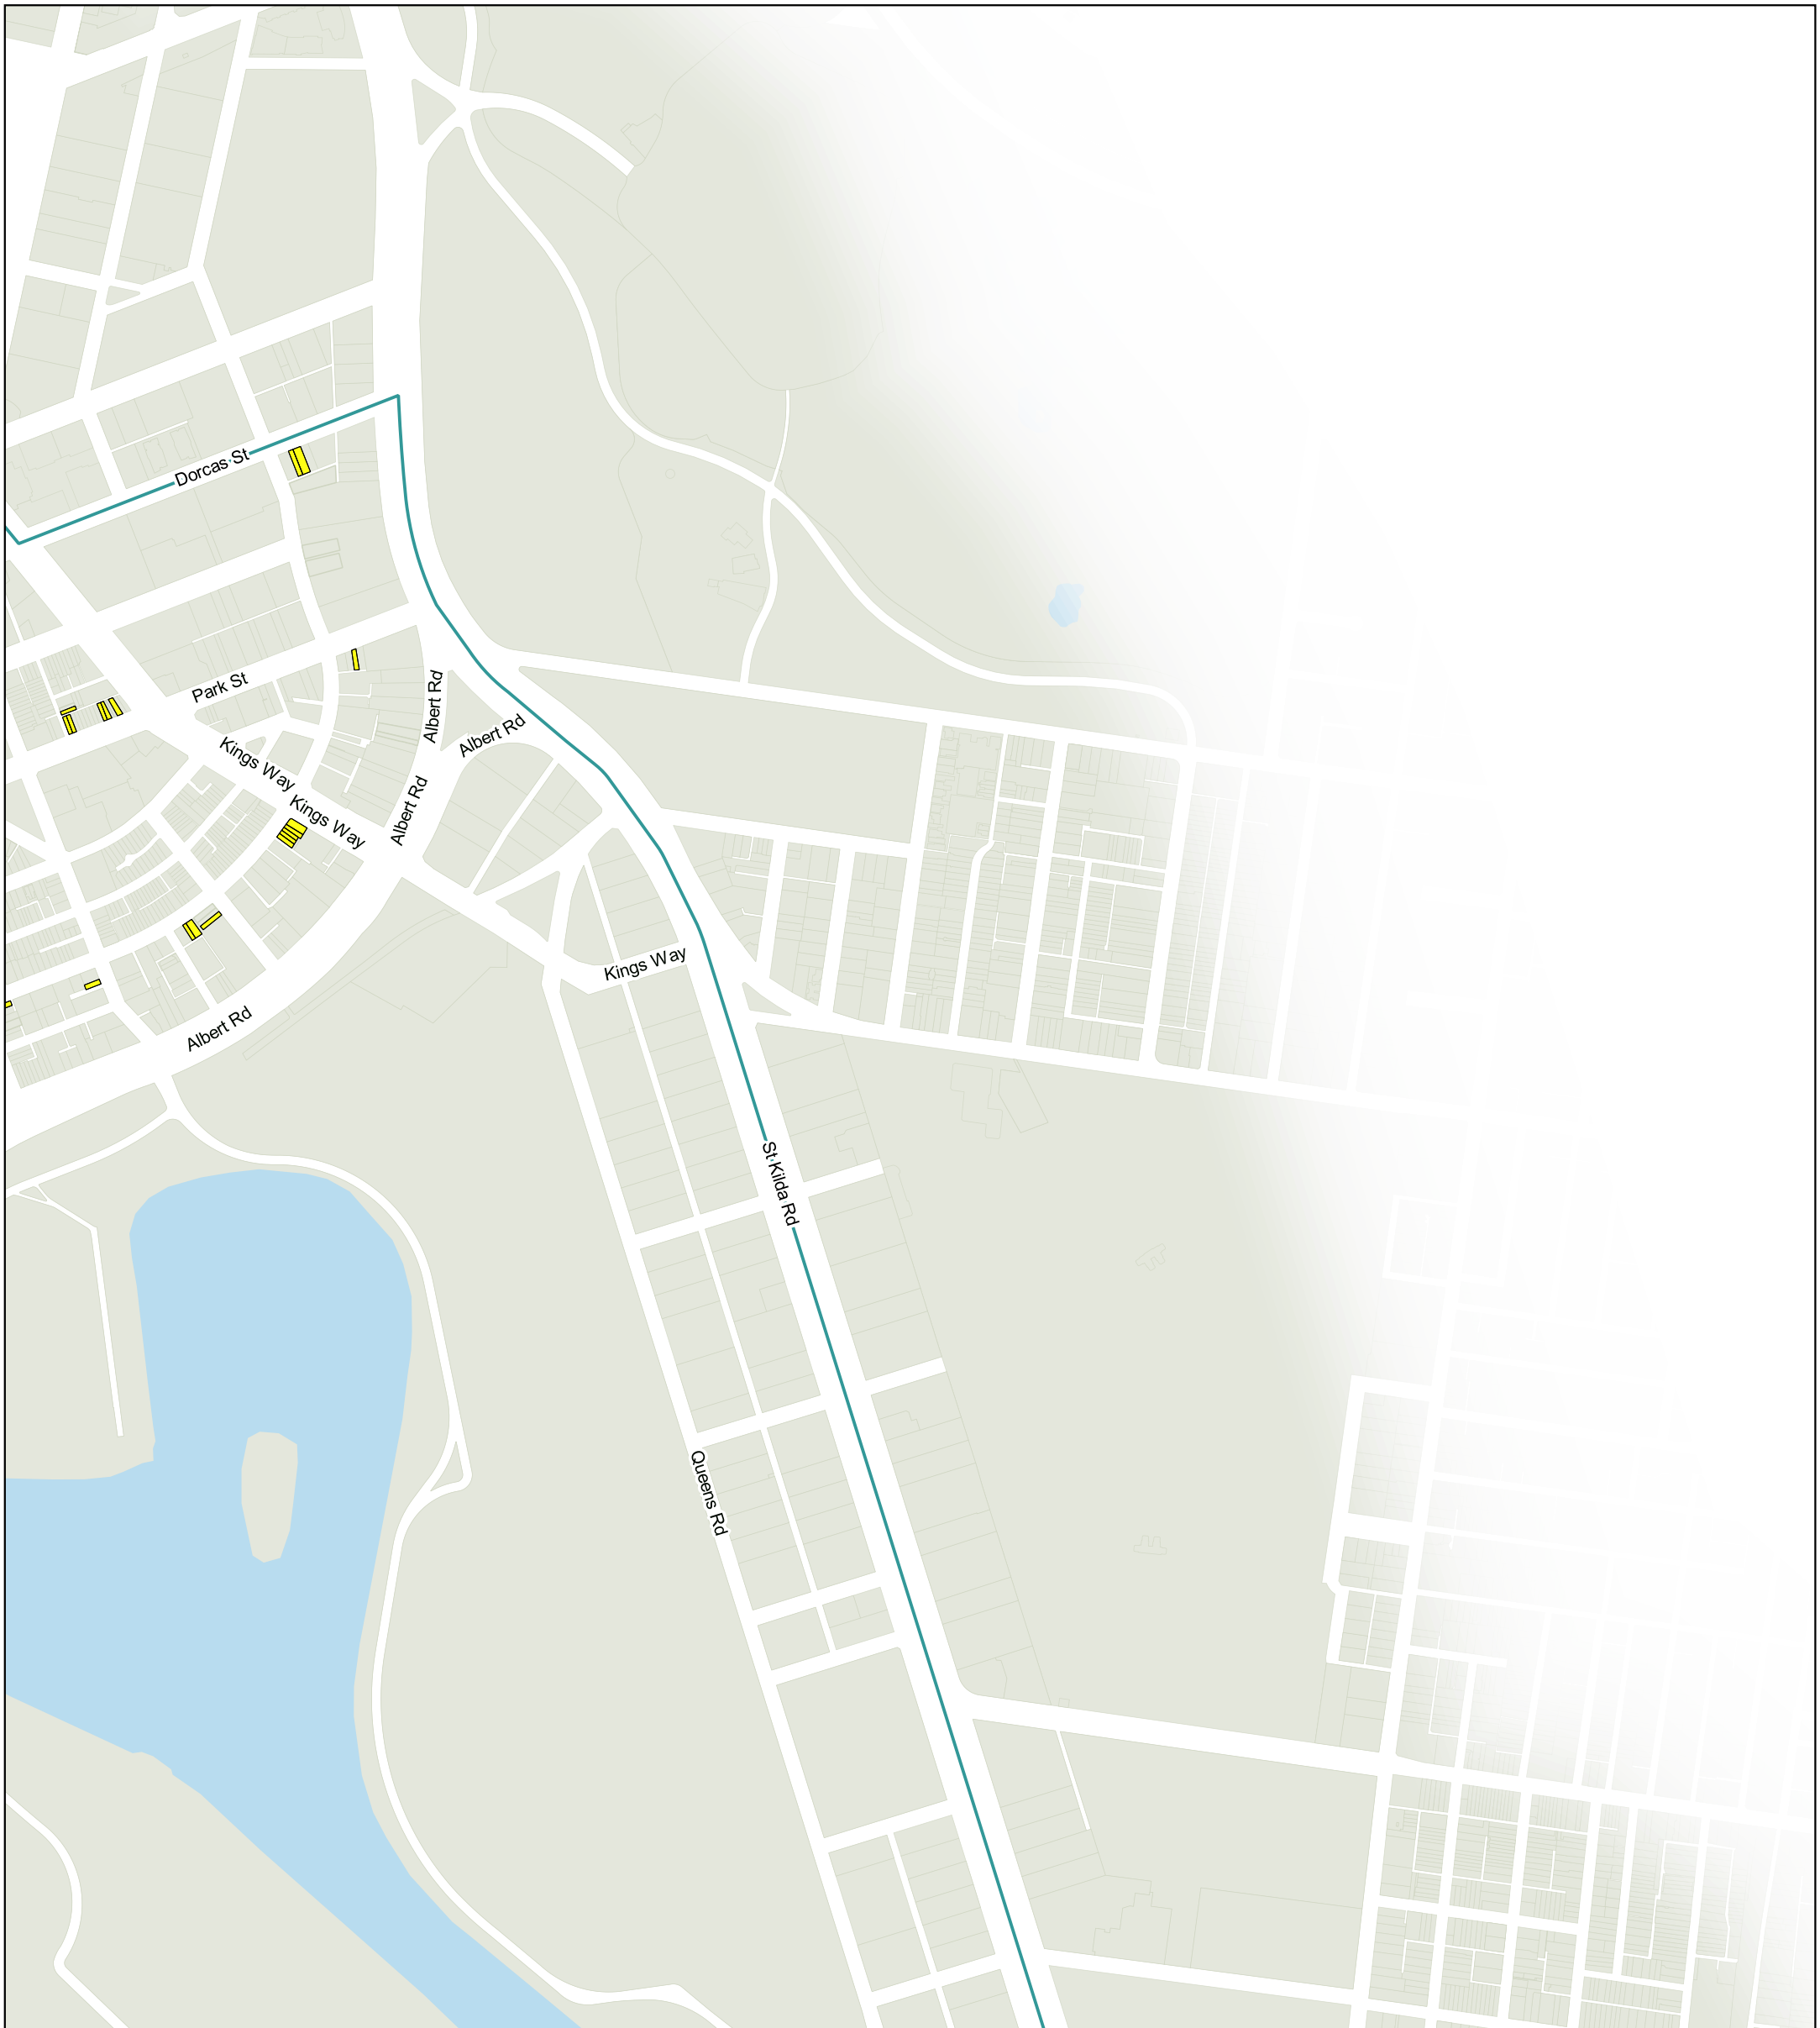

Source: Including, but not limited to City of Port Phillip and Vic Map. Copyright remains with its respective holders.

City of Port Phillip Neighborhood Character Map

March 2021

Map 3 of 9

Amendment C186 - Gazetted Version

 Contributory Heritage Place - outside HO

Disclaimer: The City of Port Phillip does not warrant the accuracy or completeness of the information on this map and shall not bear any responsibility or liability for errors or omissions in the information. Reproduction is unauthorised unless with express written permission of the City of Port Phillip.

Source: Including, but not limited to City of Port Phillip and Vic Map. Copyright remains with its respective holders.

City of Port Phillip Neighborhood Character Map

March 2021

Map 4 of 9

Amendment C186 - Gazetted Version

Source: Including, but not limited to City of Port Phillip and Vic Map. Copyright remains with its respective holders.

City of Port Phillip Neighborhood Character Map

March 2021

Map 5 of 9

Amendment C186 - Gazetted Version