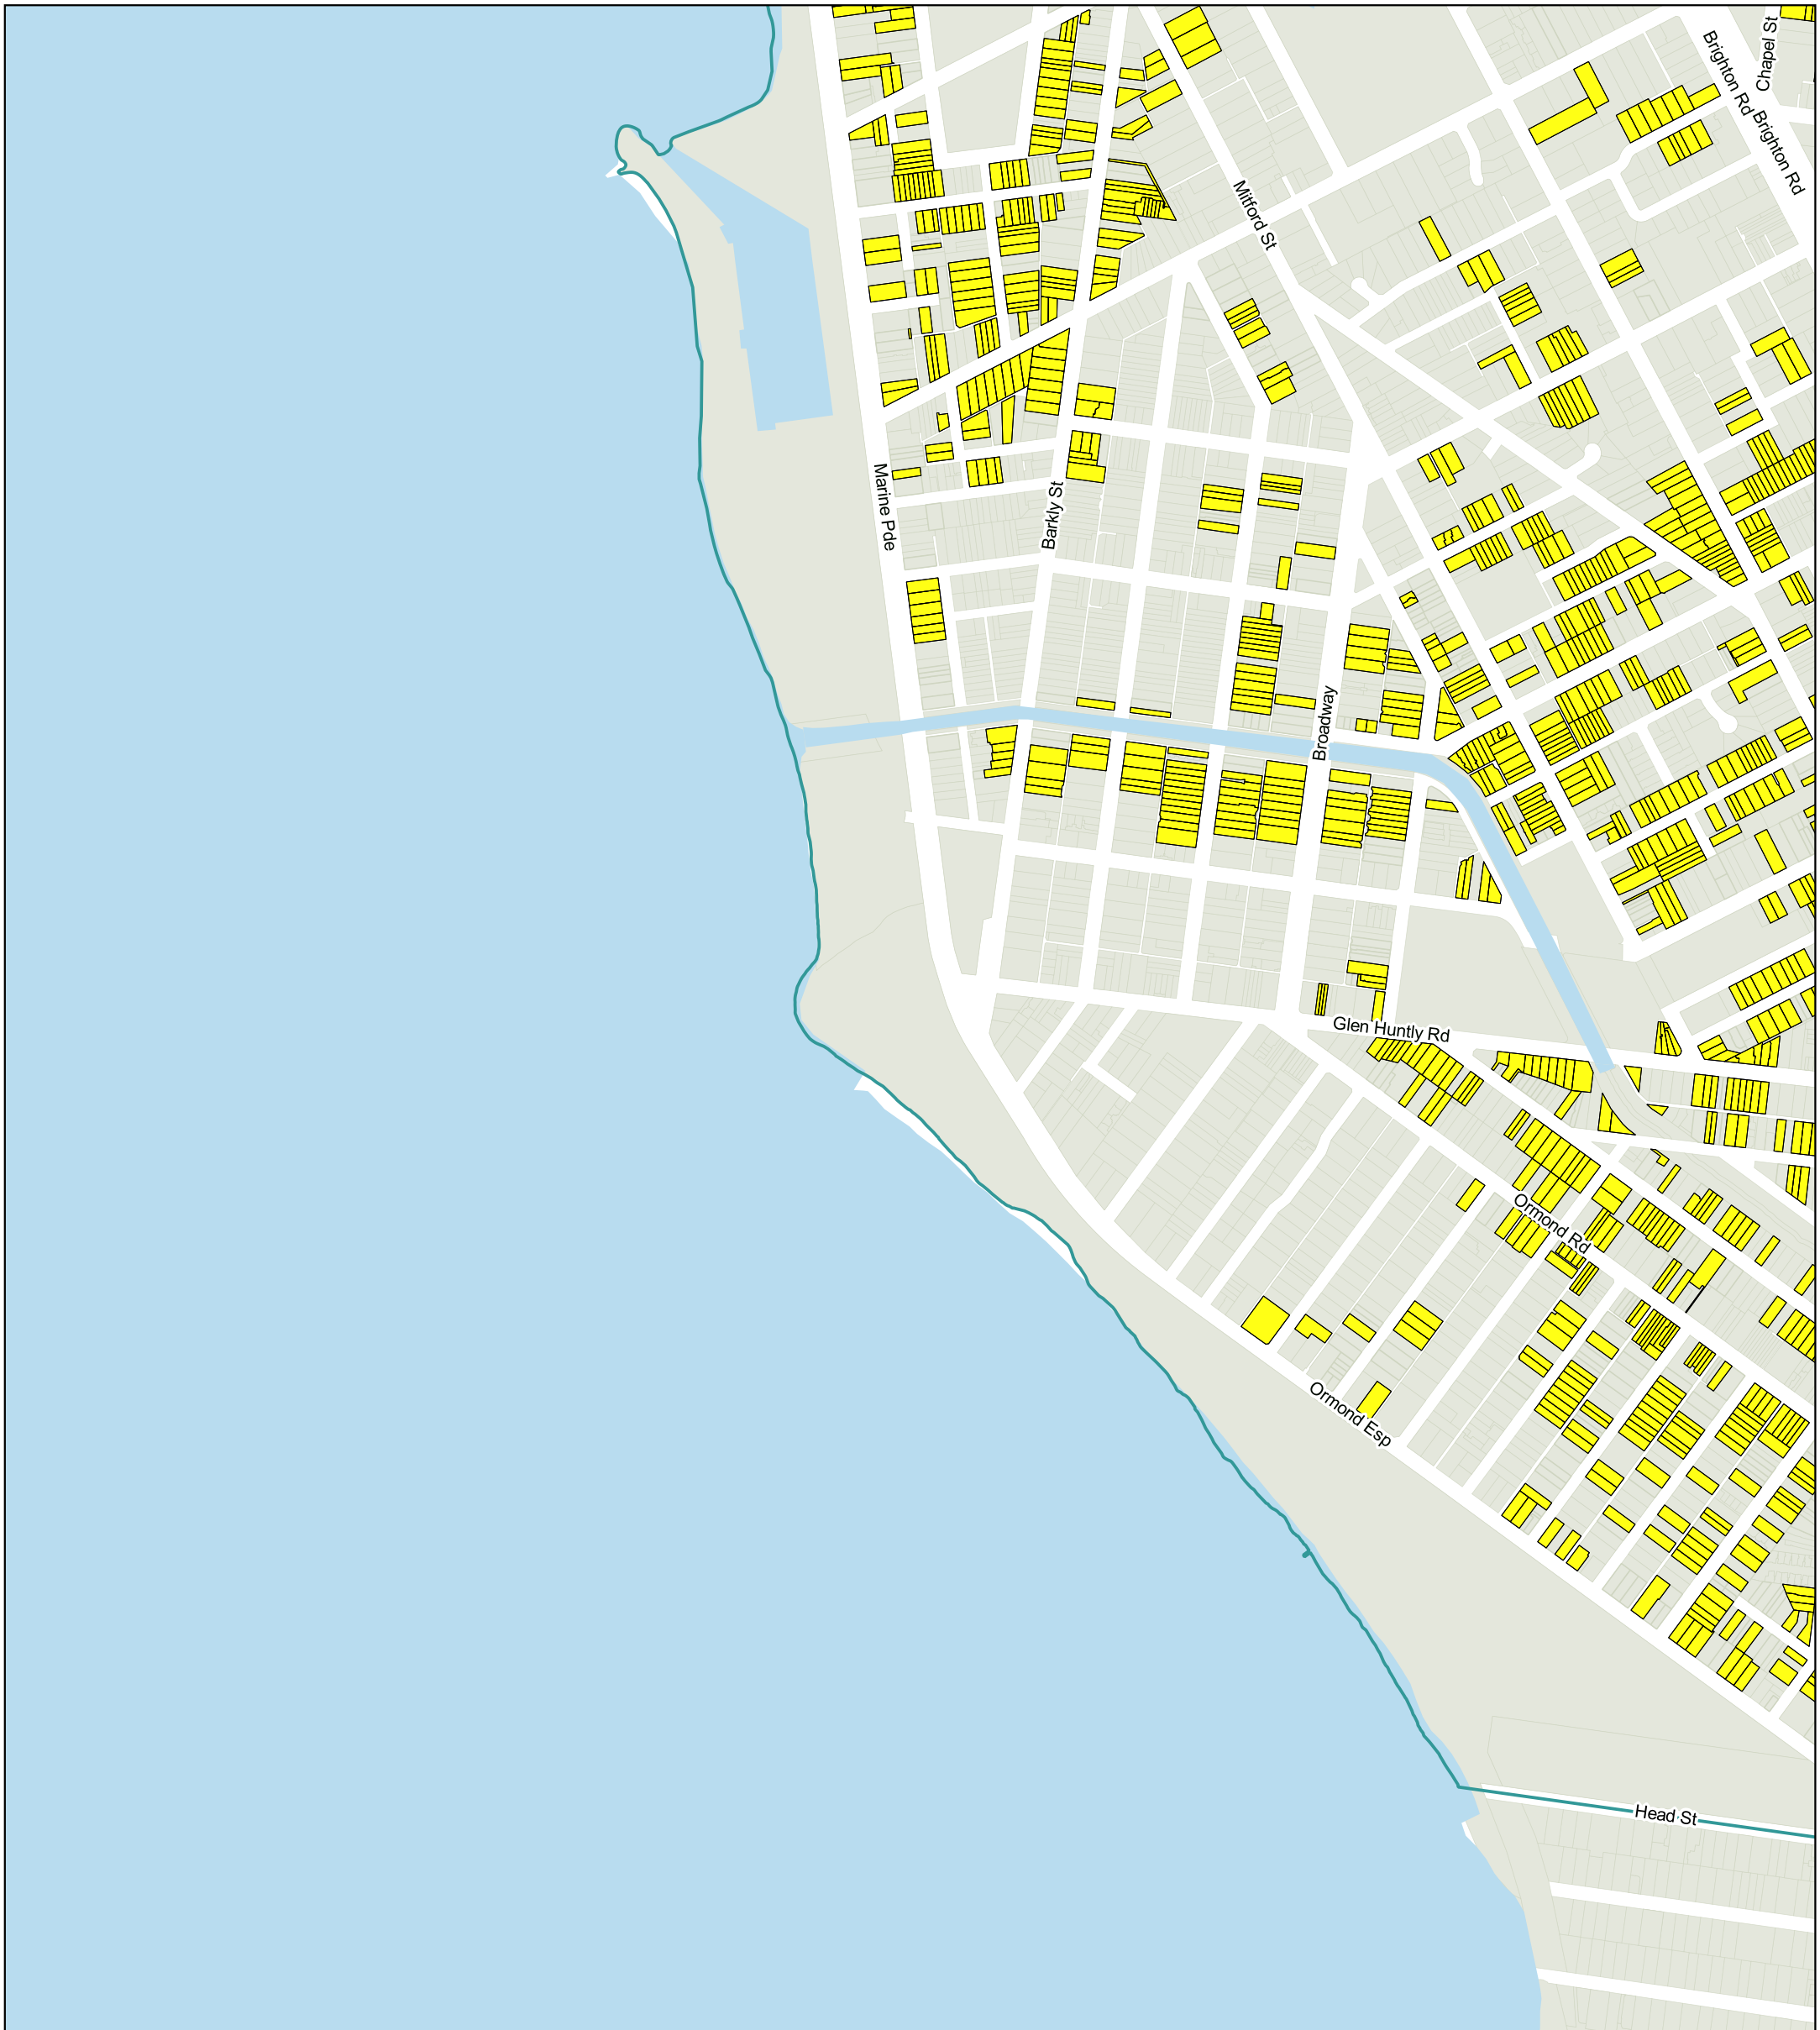

Source: Including, but not limited to City of Port Phillip and Vic Map. Copyright remains with its respective holders.

City of Port Phillip Neighborhood Character Map

March 2021

Map 7 of 9

Amendment C186 - Gazetted Version

 Contributory Heritage Place - outside HO

Disclaimer: The City of Port Phillip does not warrant the accuracy or completeness of the information on this map and shall not bear any responsibility or liability for errors or omissions in the information. Reproduction is unauthorised unless with express written permission of the City of Port Phillip.

Source: Including, but not limited to City of Port Phillip and Vic Map. Copyright remains with its respective holders.

City of Port Phillip Neighborhood Character Map

March 2021

Map 8 of 9

Amendment C186 - Gazetted Version