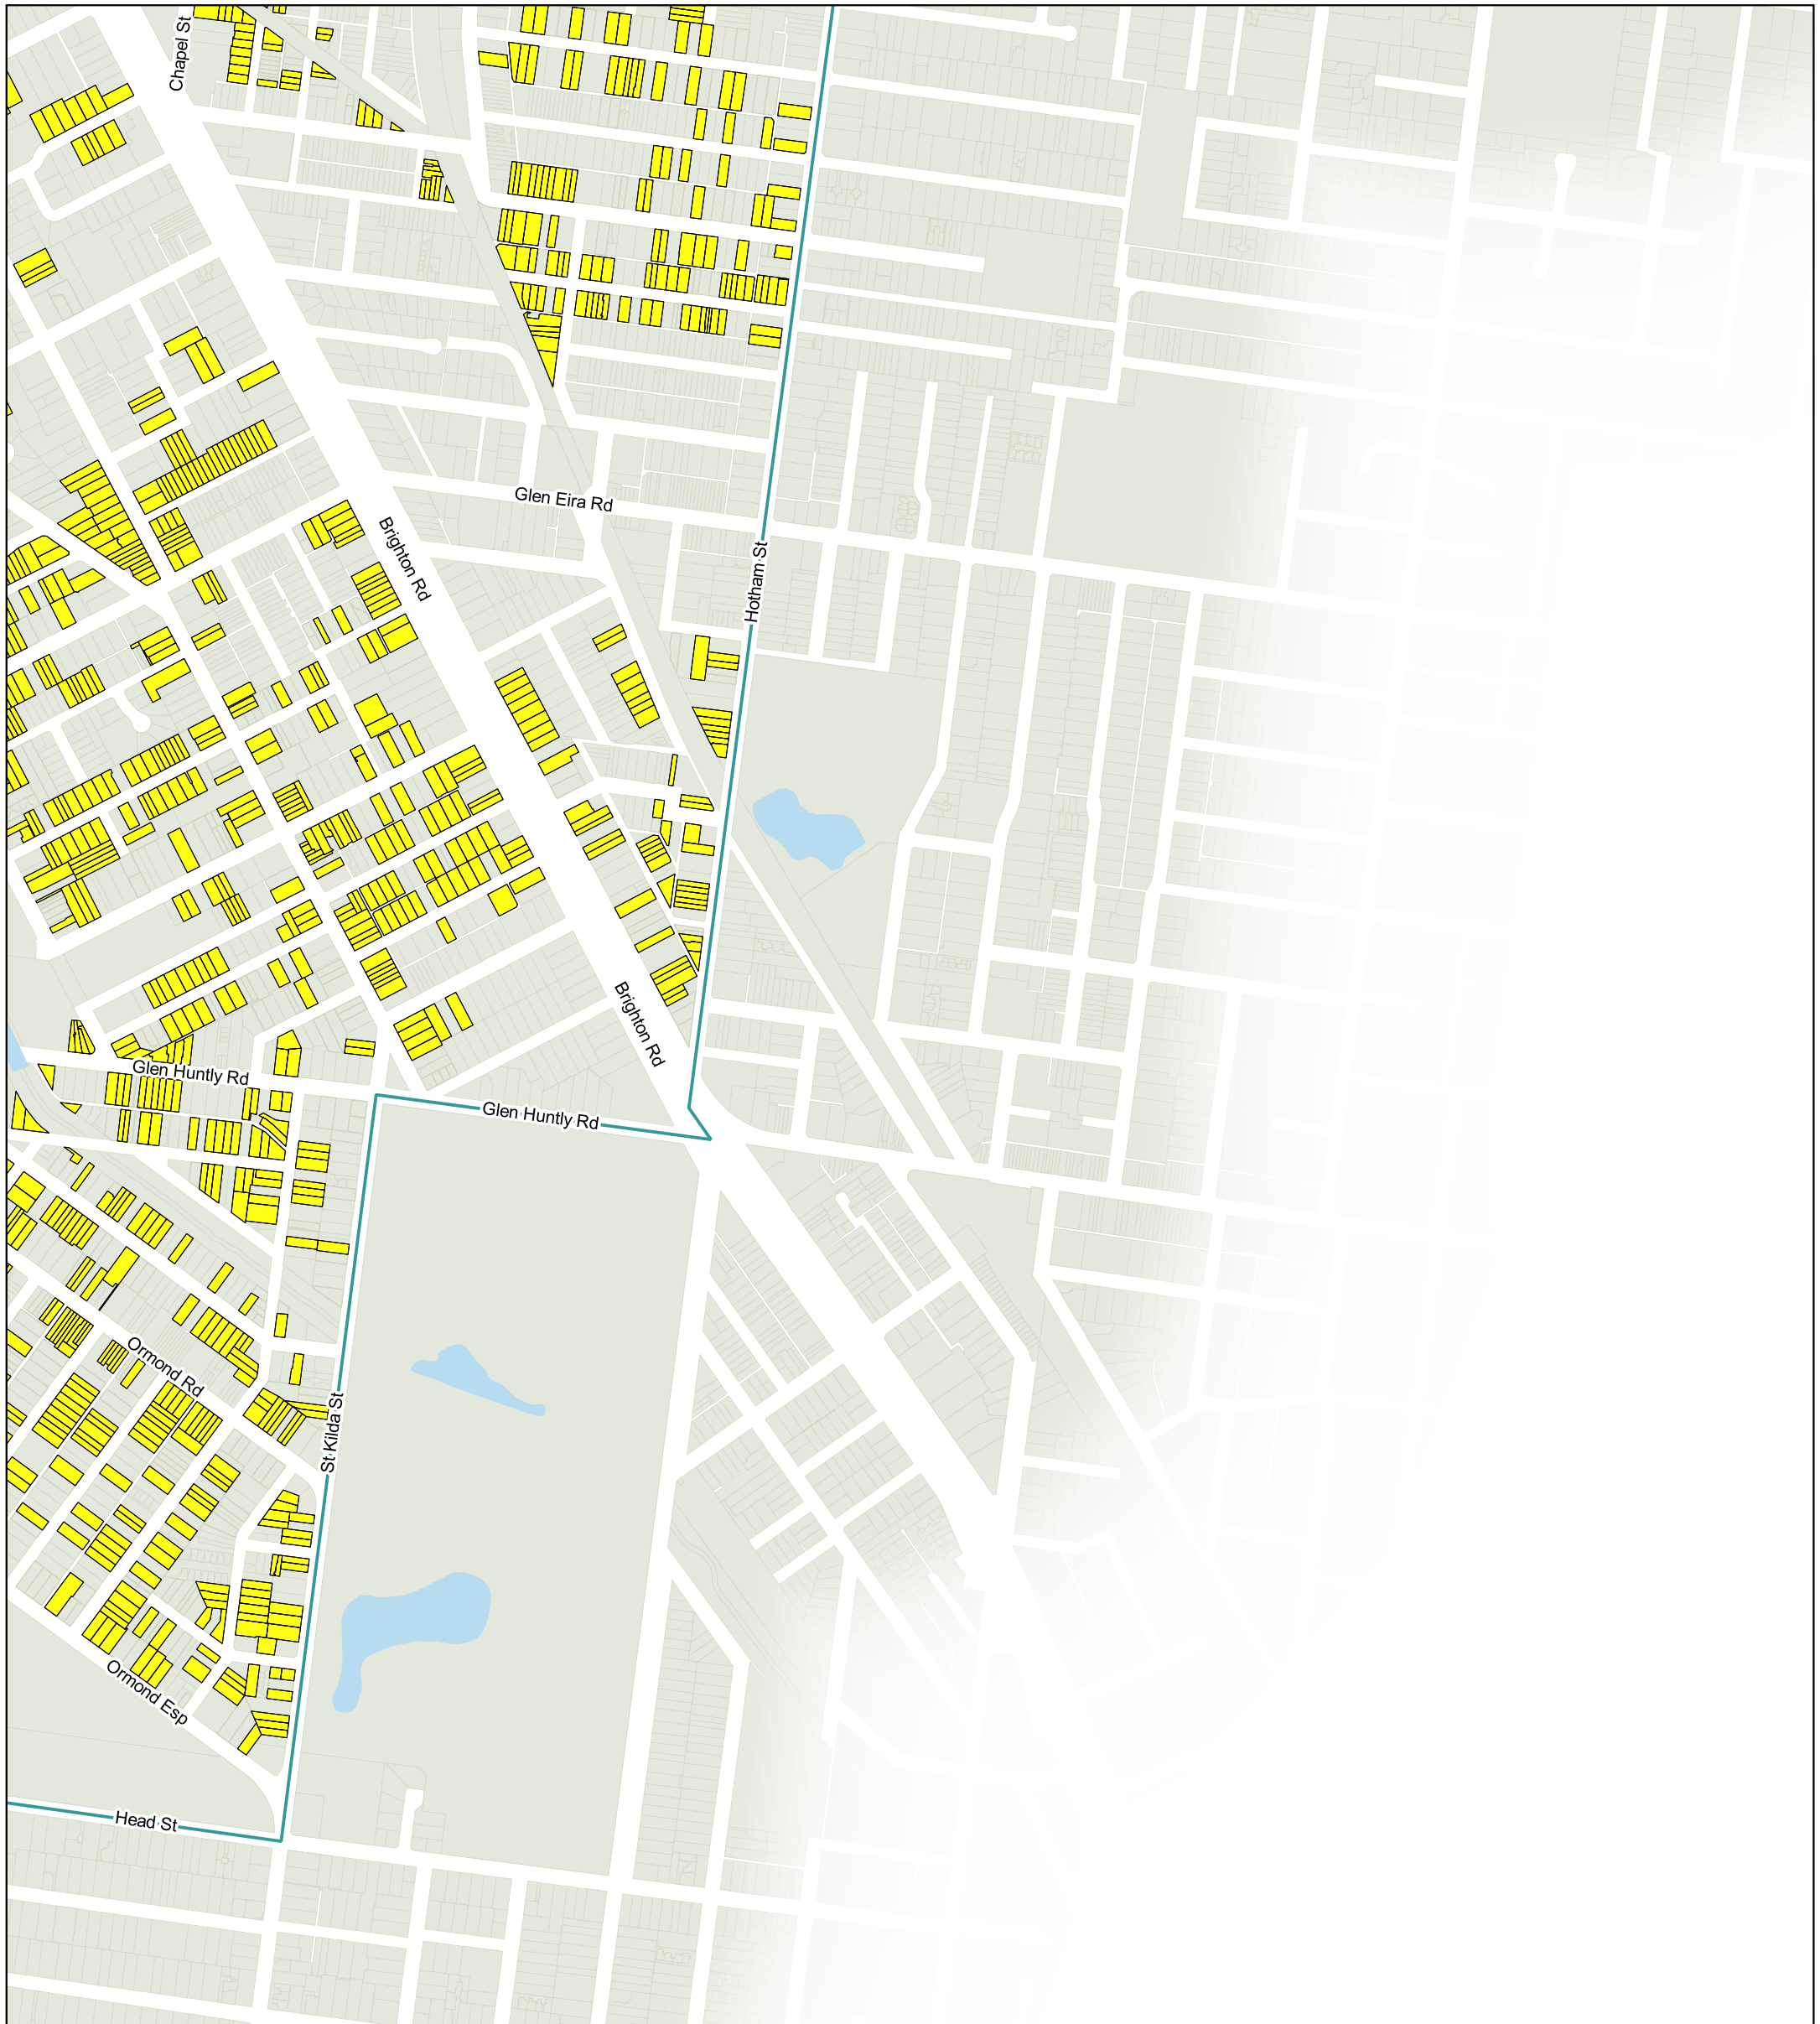

Source: Including, but not limited to City of Port Phillip and Vic Map. Copyright remains with its respective holders.

City of Port Phillip Neighborhood Character Map

March 2021

Map 8 of 9

Amendment C186 - Gazetted Version

 Contributory Heritage Place - outside HO

Disclaimer: The City of Port Phillip does not warrant the accuracy or completeness of the information on this map and shall not bear any responsibility or liability for errors or omissions in the information. Reproduction is unauthorised unless with express written permission of the City of Port Phillip.

Source: Including, but not limited to City of Port Phillip and Vic Map. Copyright remains with its respective holders.

Printed: 11/03/2021

City of Port Phillip Neighborhood Character Map

March 2021

Map 9 of 9

Source: Including, but not limited to City of Port Phillip and Vic Map. Copyright remains with its respective holders.