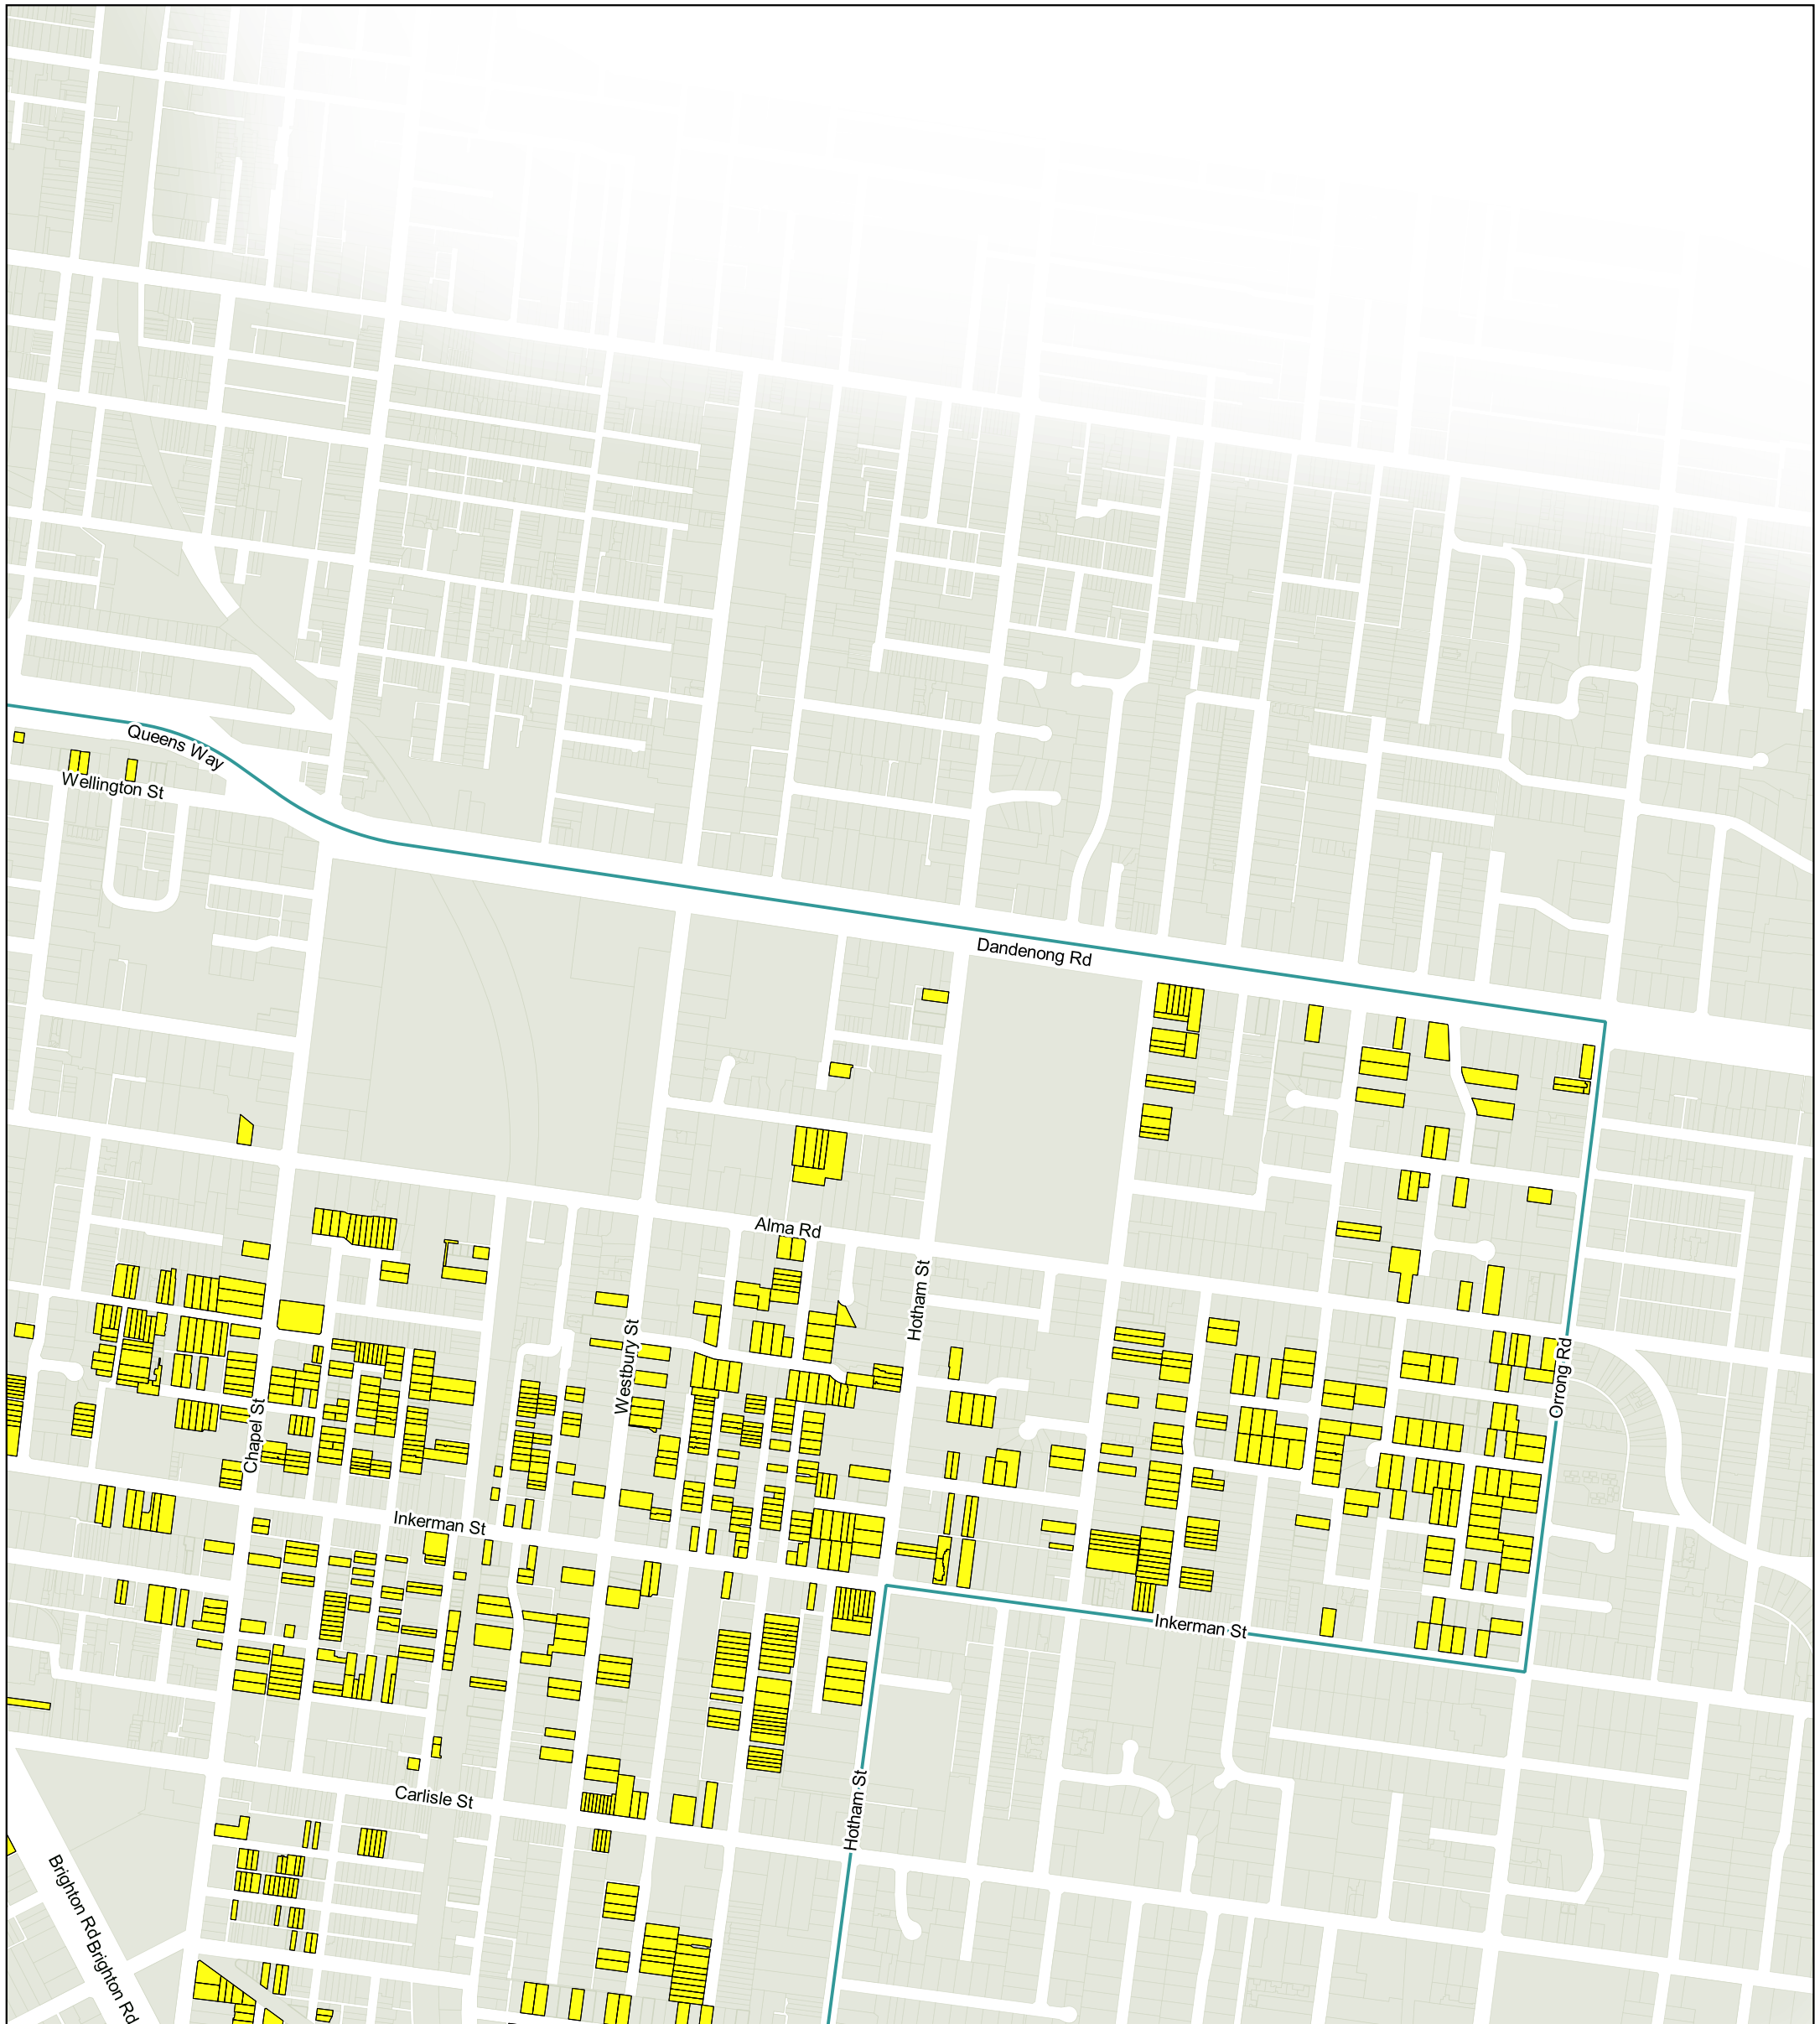

Source: Including, but not limited to City of Port Phillip and Vic Map. Copyright remains with its respective holders.

City of Port Phillip Neighborhood Character Map

March 2021

Map 6 of 9

Amendment C186 - Gazetted Version

Contributory Heritage Place - outside HO

Disclaimer: The City of Port Phillip does not warrant the accuracy or completeness of the information on this map and shall not bear any responsibility or liability for errors or omissions in the information. Reproduction is unauthorised unless with express written permission of the City of Port Phillip.

Source: Including, but not limited to City of Port Phillip and Vic Map. Copyright remains with its respective holders.

City of Port Phillip Neighborhood Character Map

March 2021

Map 7 of 9

Amendment C186 - Gazetted Version

Source: Including, but not limited to City of Port Phillip and Vic Map. Copyright remains with its respective holders.

City of Port Phillip Neighborhood Character Map

March 2021

Map 8 of 9

Amendment C186 - Gazetted Version