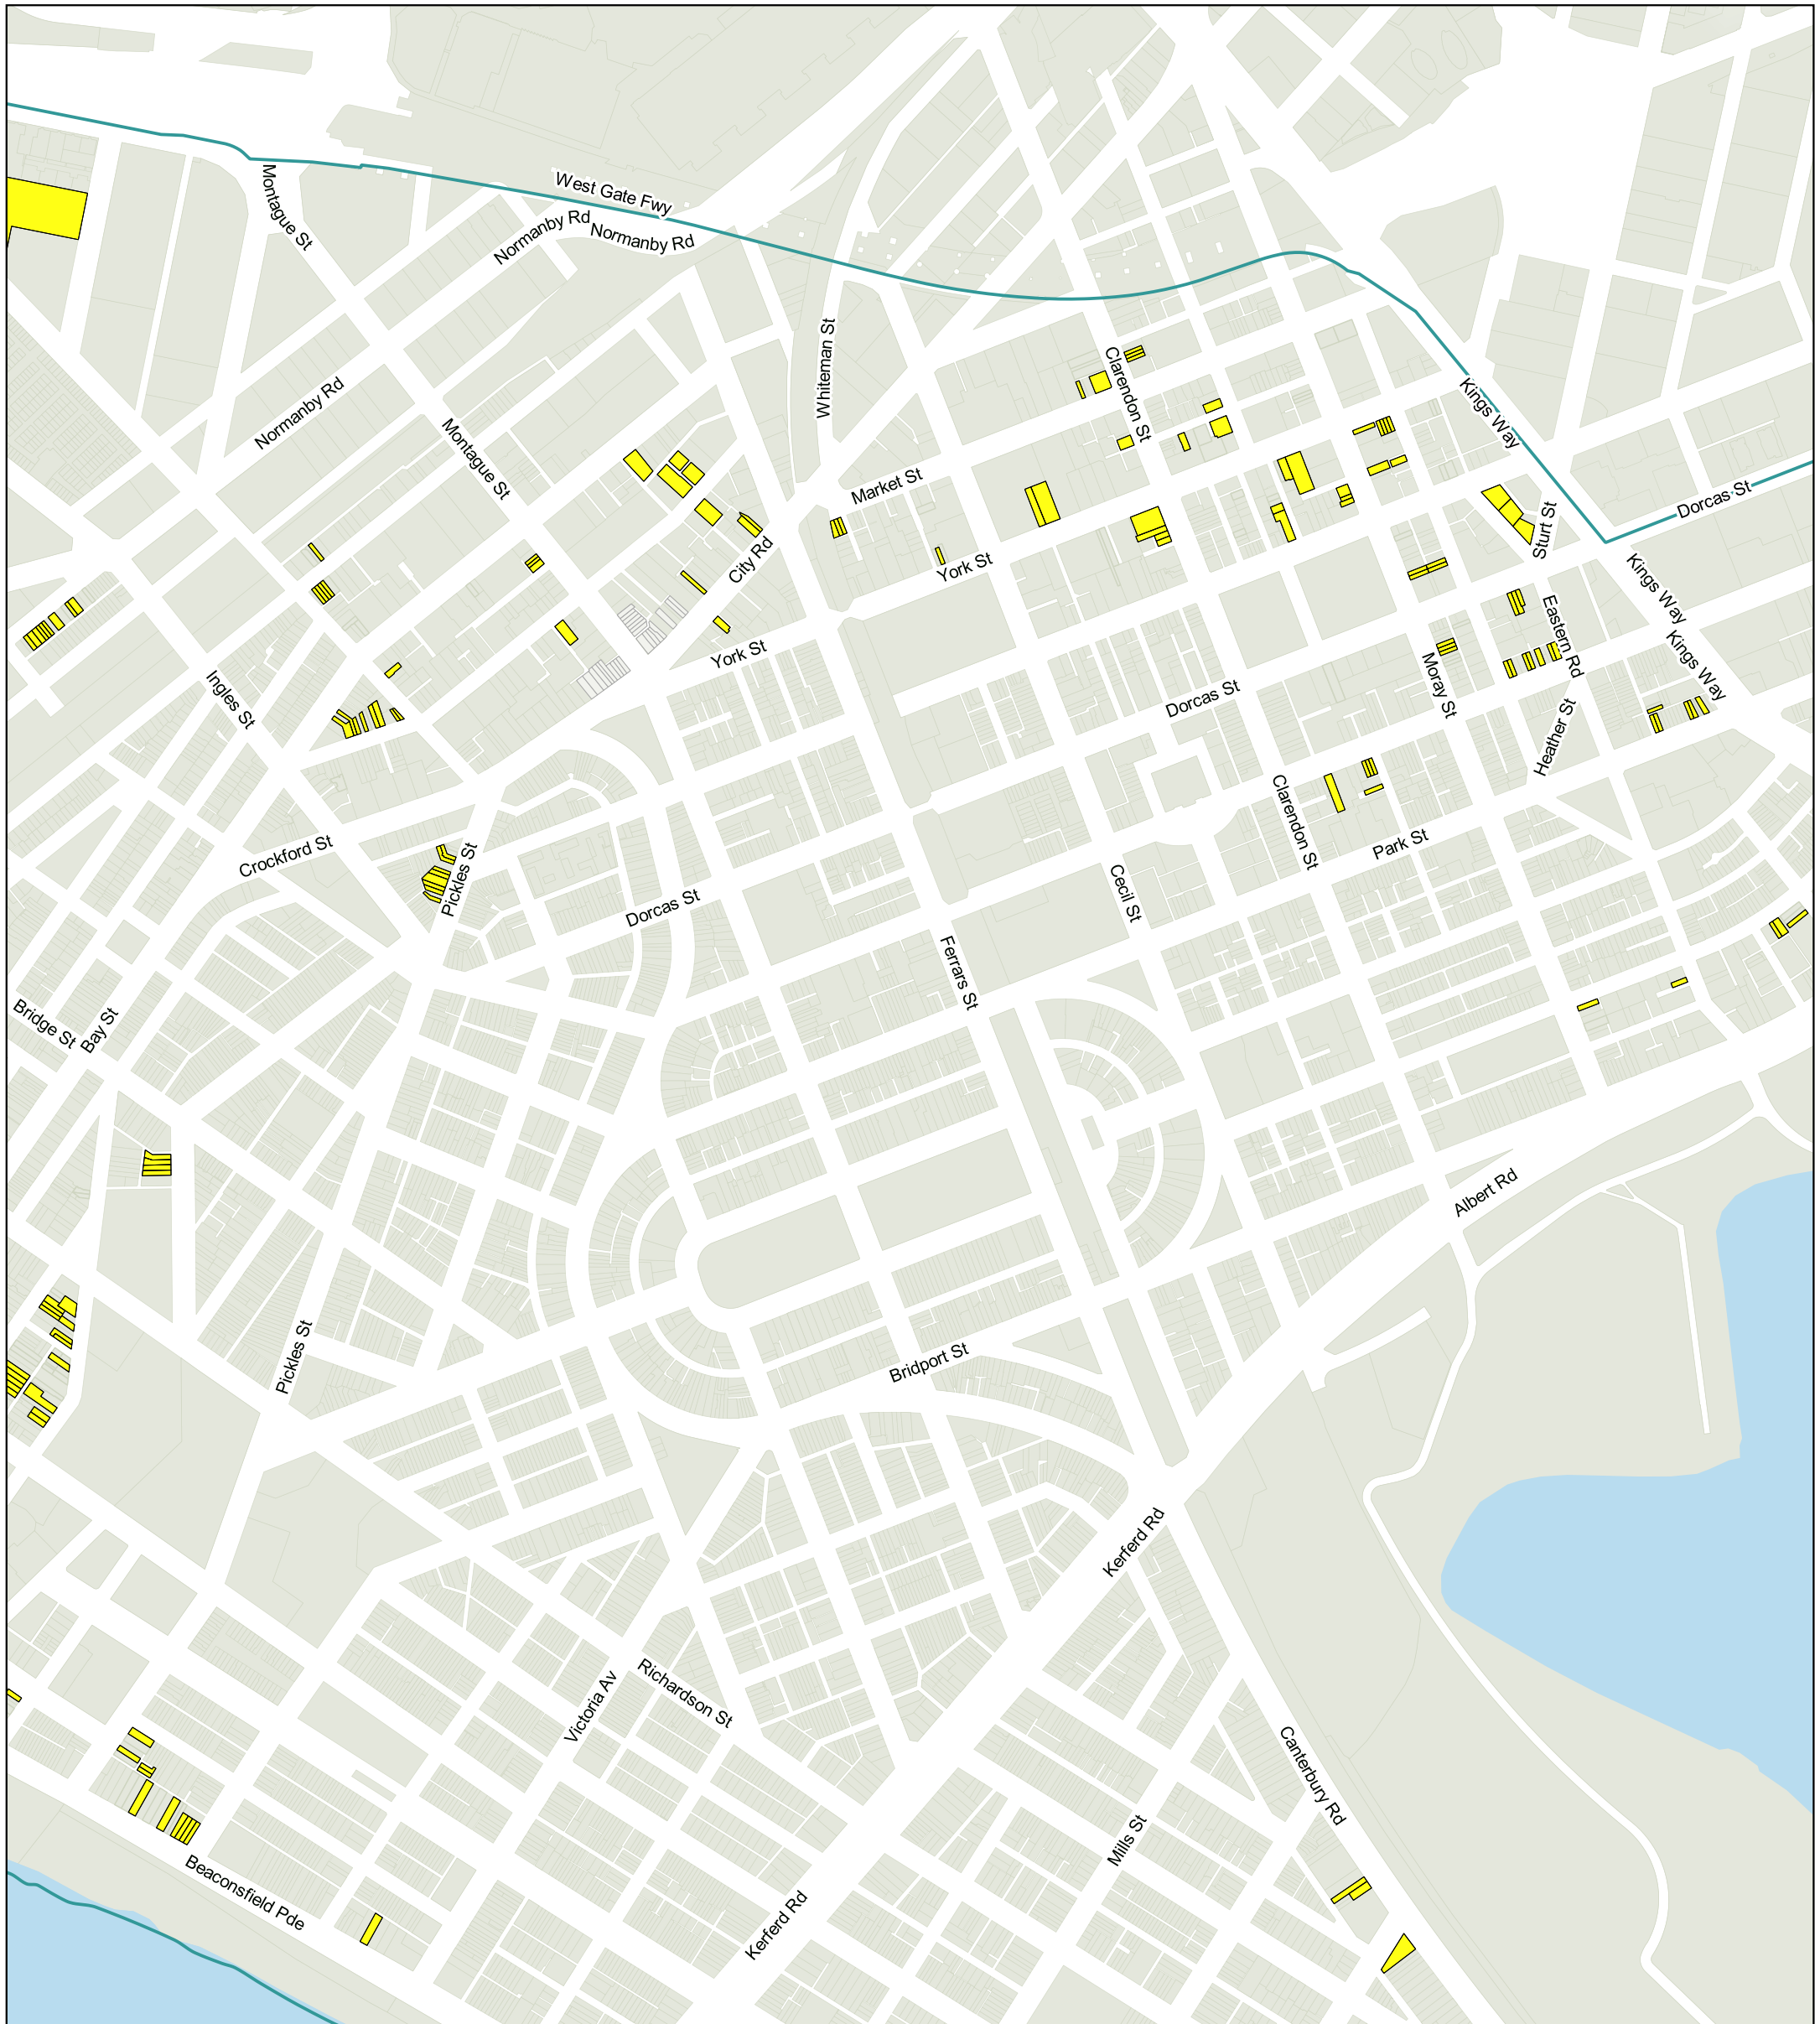

City of Port Phillip Neighborhood Character Map

March 2021

Map 1 of 9

Amendment C186 - Gazetted Version

 Contributory Heritage Place - outside HO

Disclaimer: The City of Port Phillip does not warrant the accuracy or completeness of the information on this map and shall not bear any responsibility or liability for errors or omissions in the information. Reproduction is unauthorised unless with express written permission of the City of Port Phillip.

Source: Including, but not limited to City of Port Phillip and Vic Map. Copyright remains with its respective holders.

City of Port Phillip Neighborhood Character Map

March 2021

Map 2 of 9

Amendment C186 - Gazetted Version

 Contributory Heritage Place - outside HO

Disclaimer: The City of Port Phillip does not warrant the accuracy or completeness of the information on this map and shall not bear any responsibility or liability for errors or omissions in the information. Reproduction is unauthorised unless with express written permission of the City of Port Phillip.

Source: Including, but not limited to City of Port Phillip and Vic Map. Copyright remains with its respective holders.

City of Port Phillip Neighborhood Character Map

March 2021

Map 3 of 9

Amendment C186 - Gazetted Version