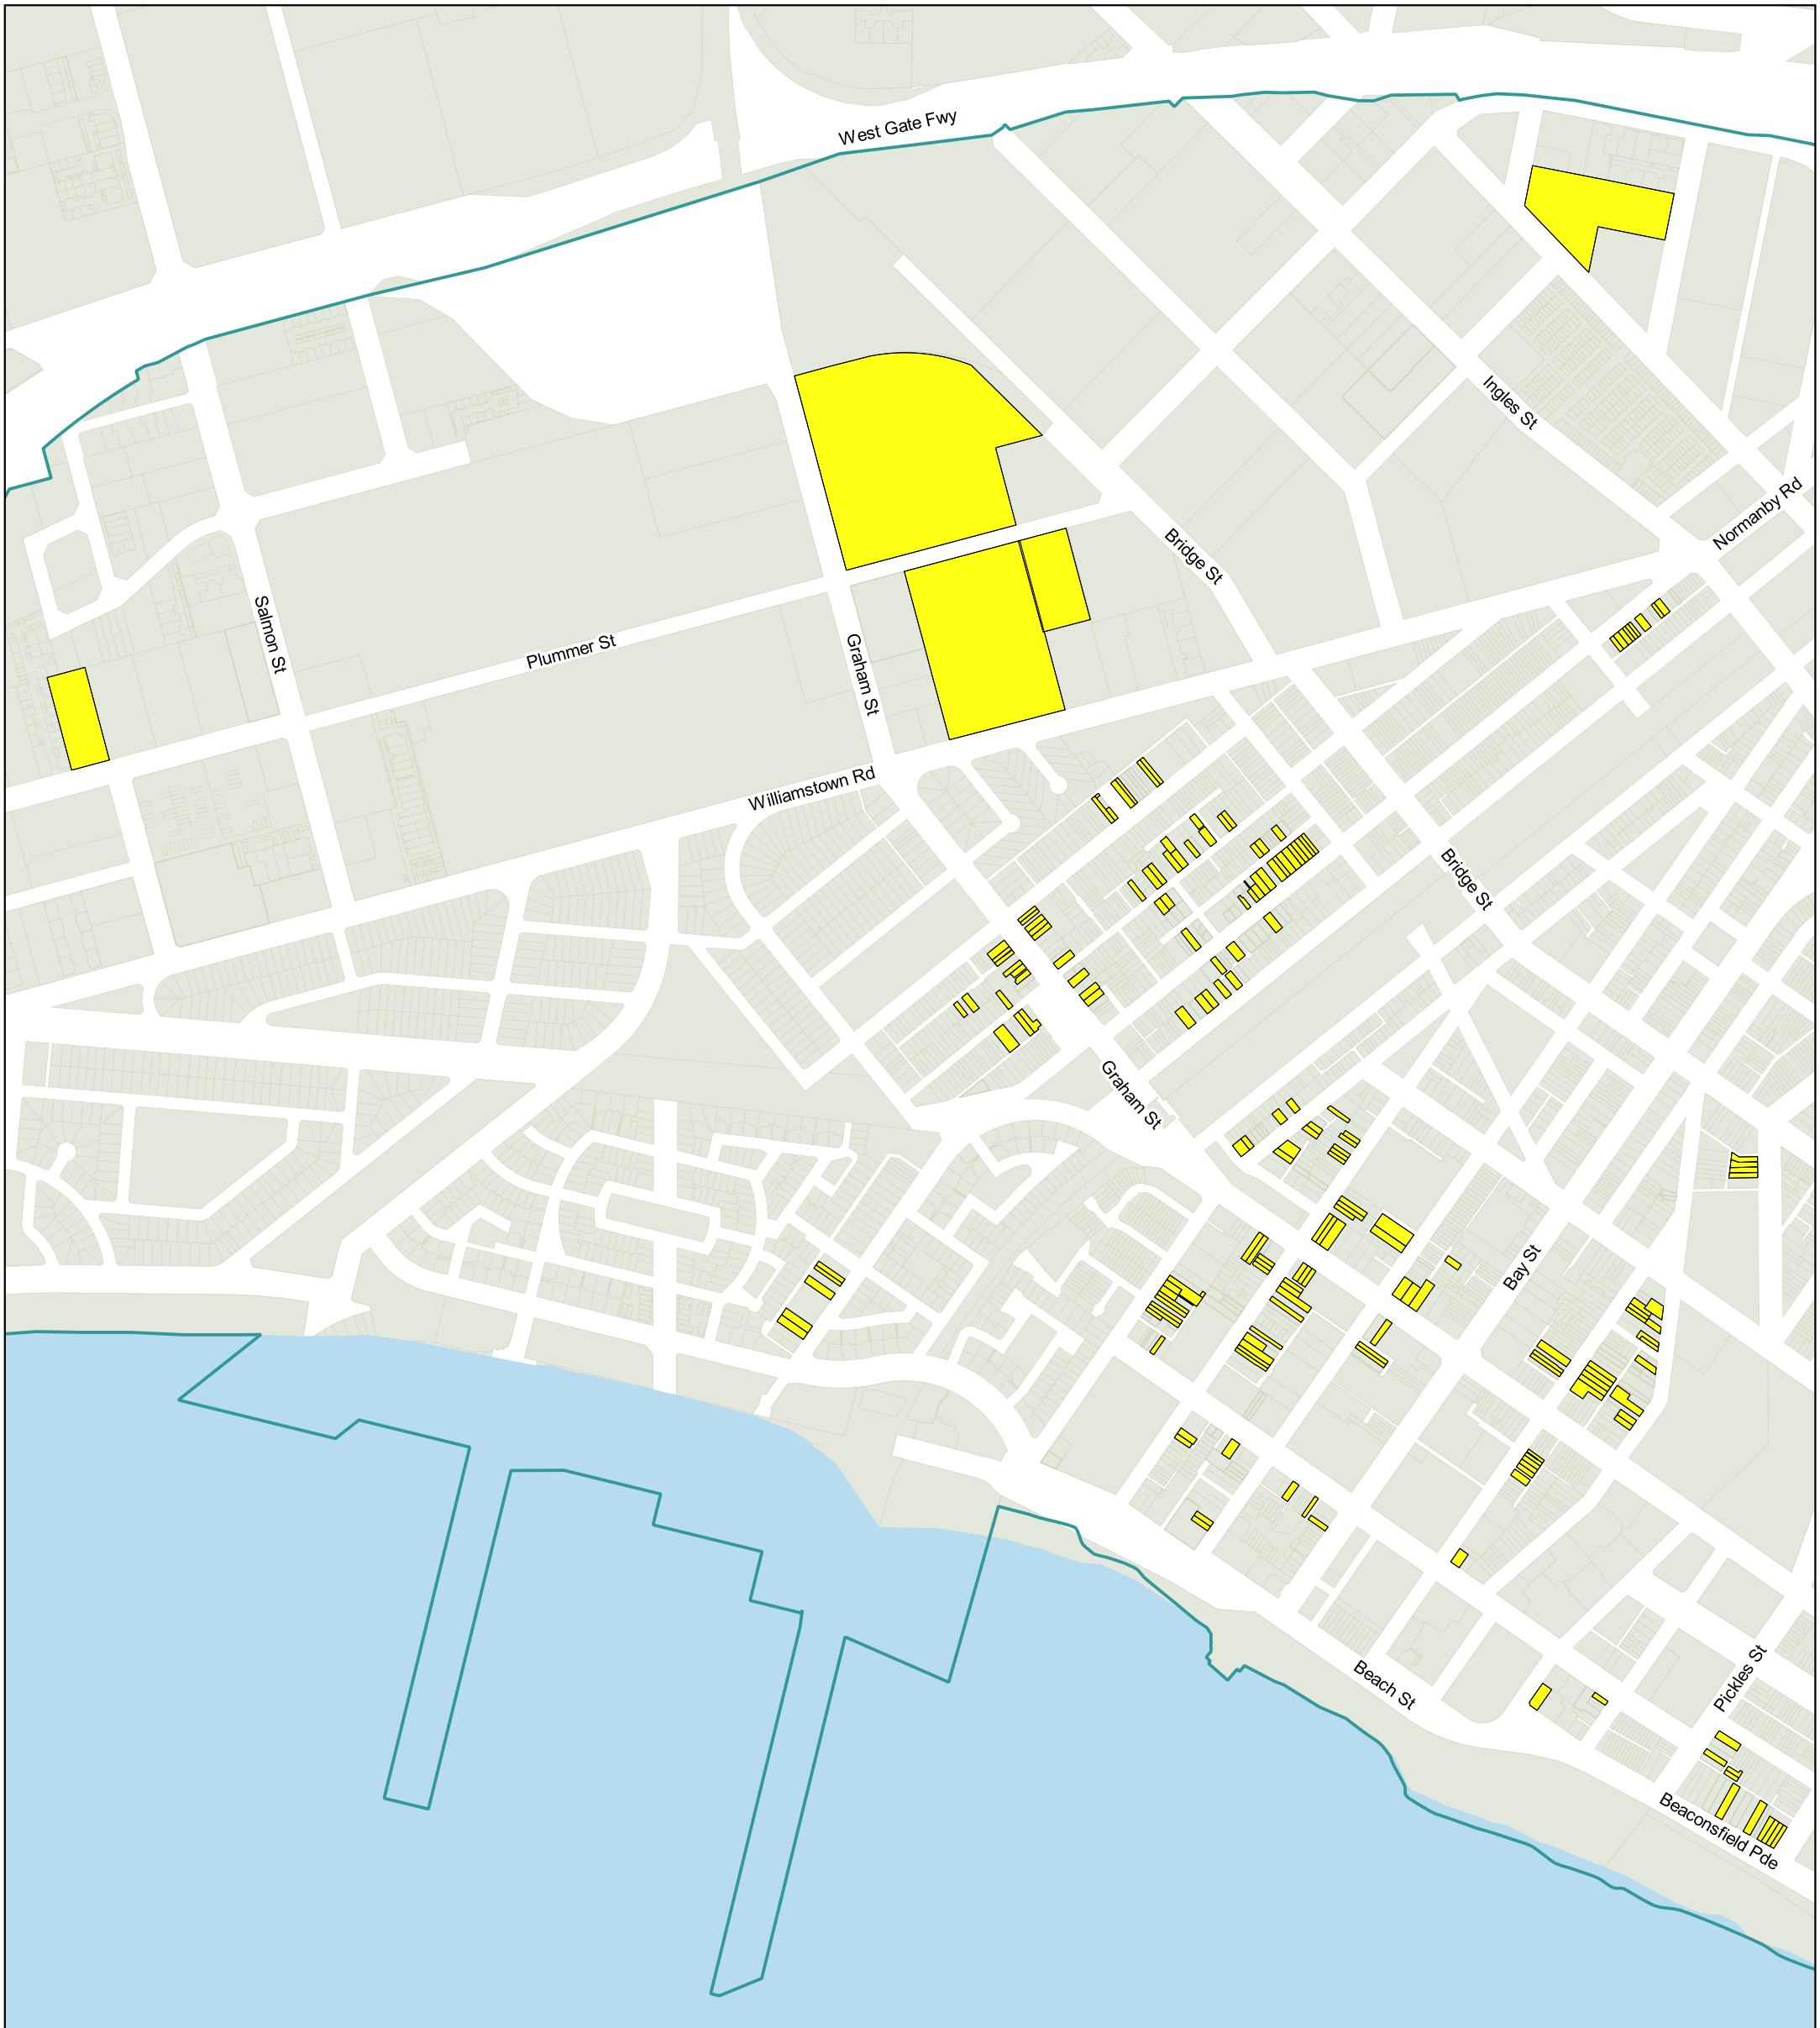

City of Port Phillip Neighborhood Character Map

March 2021

Map 1 of 9

Amendment C186 - Gazetted Version

 Contributory Heritage Place - outside HO

Disclaimer: The City of Port Phillip does not warrant the accuracy or completeness of the information on this map and shall not bear any responsibility or liability for errors or omissions in the information. Reproduction is unauthorised unless with express written permission of the City of Port Phillip.

Source: Including, but not limited to City of Port Phillip and Vic Map. Copyright remains with its respective holders.

City of Port Phillip Neighborhood Character Map

March 2021

Map 2 of 9

Amendment C186 - Gazetted Version

 Contributory Heritage Place - outside HO

Disclaimer: The City of Port Phillip does not warrant the accuracy or completeness of the information on this map and shall not bear any responsibility or liability for errors or omissions in the information. Reproduction is unauthorised unless with express written permission of the City of Port Phillip.

Source: Including, but not limited to City of Port Phillip and Vic Map. Copyright remains with its respective holders.

City of Port Phillip Neighborhood Character Map

March 2021

Map 3 of 9

Amendment C186 - Gazetted Version