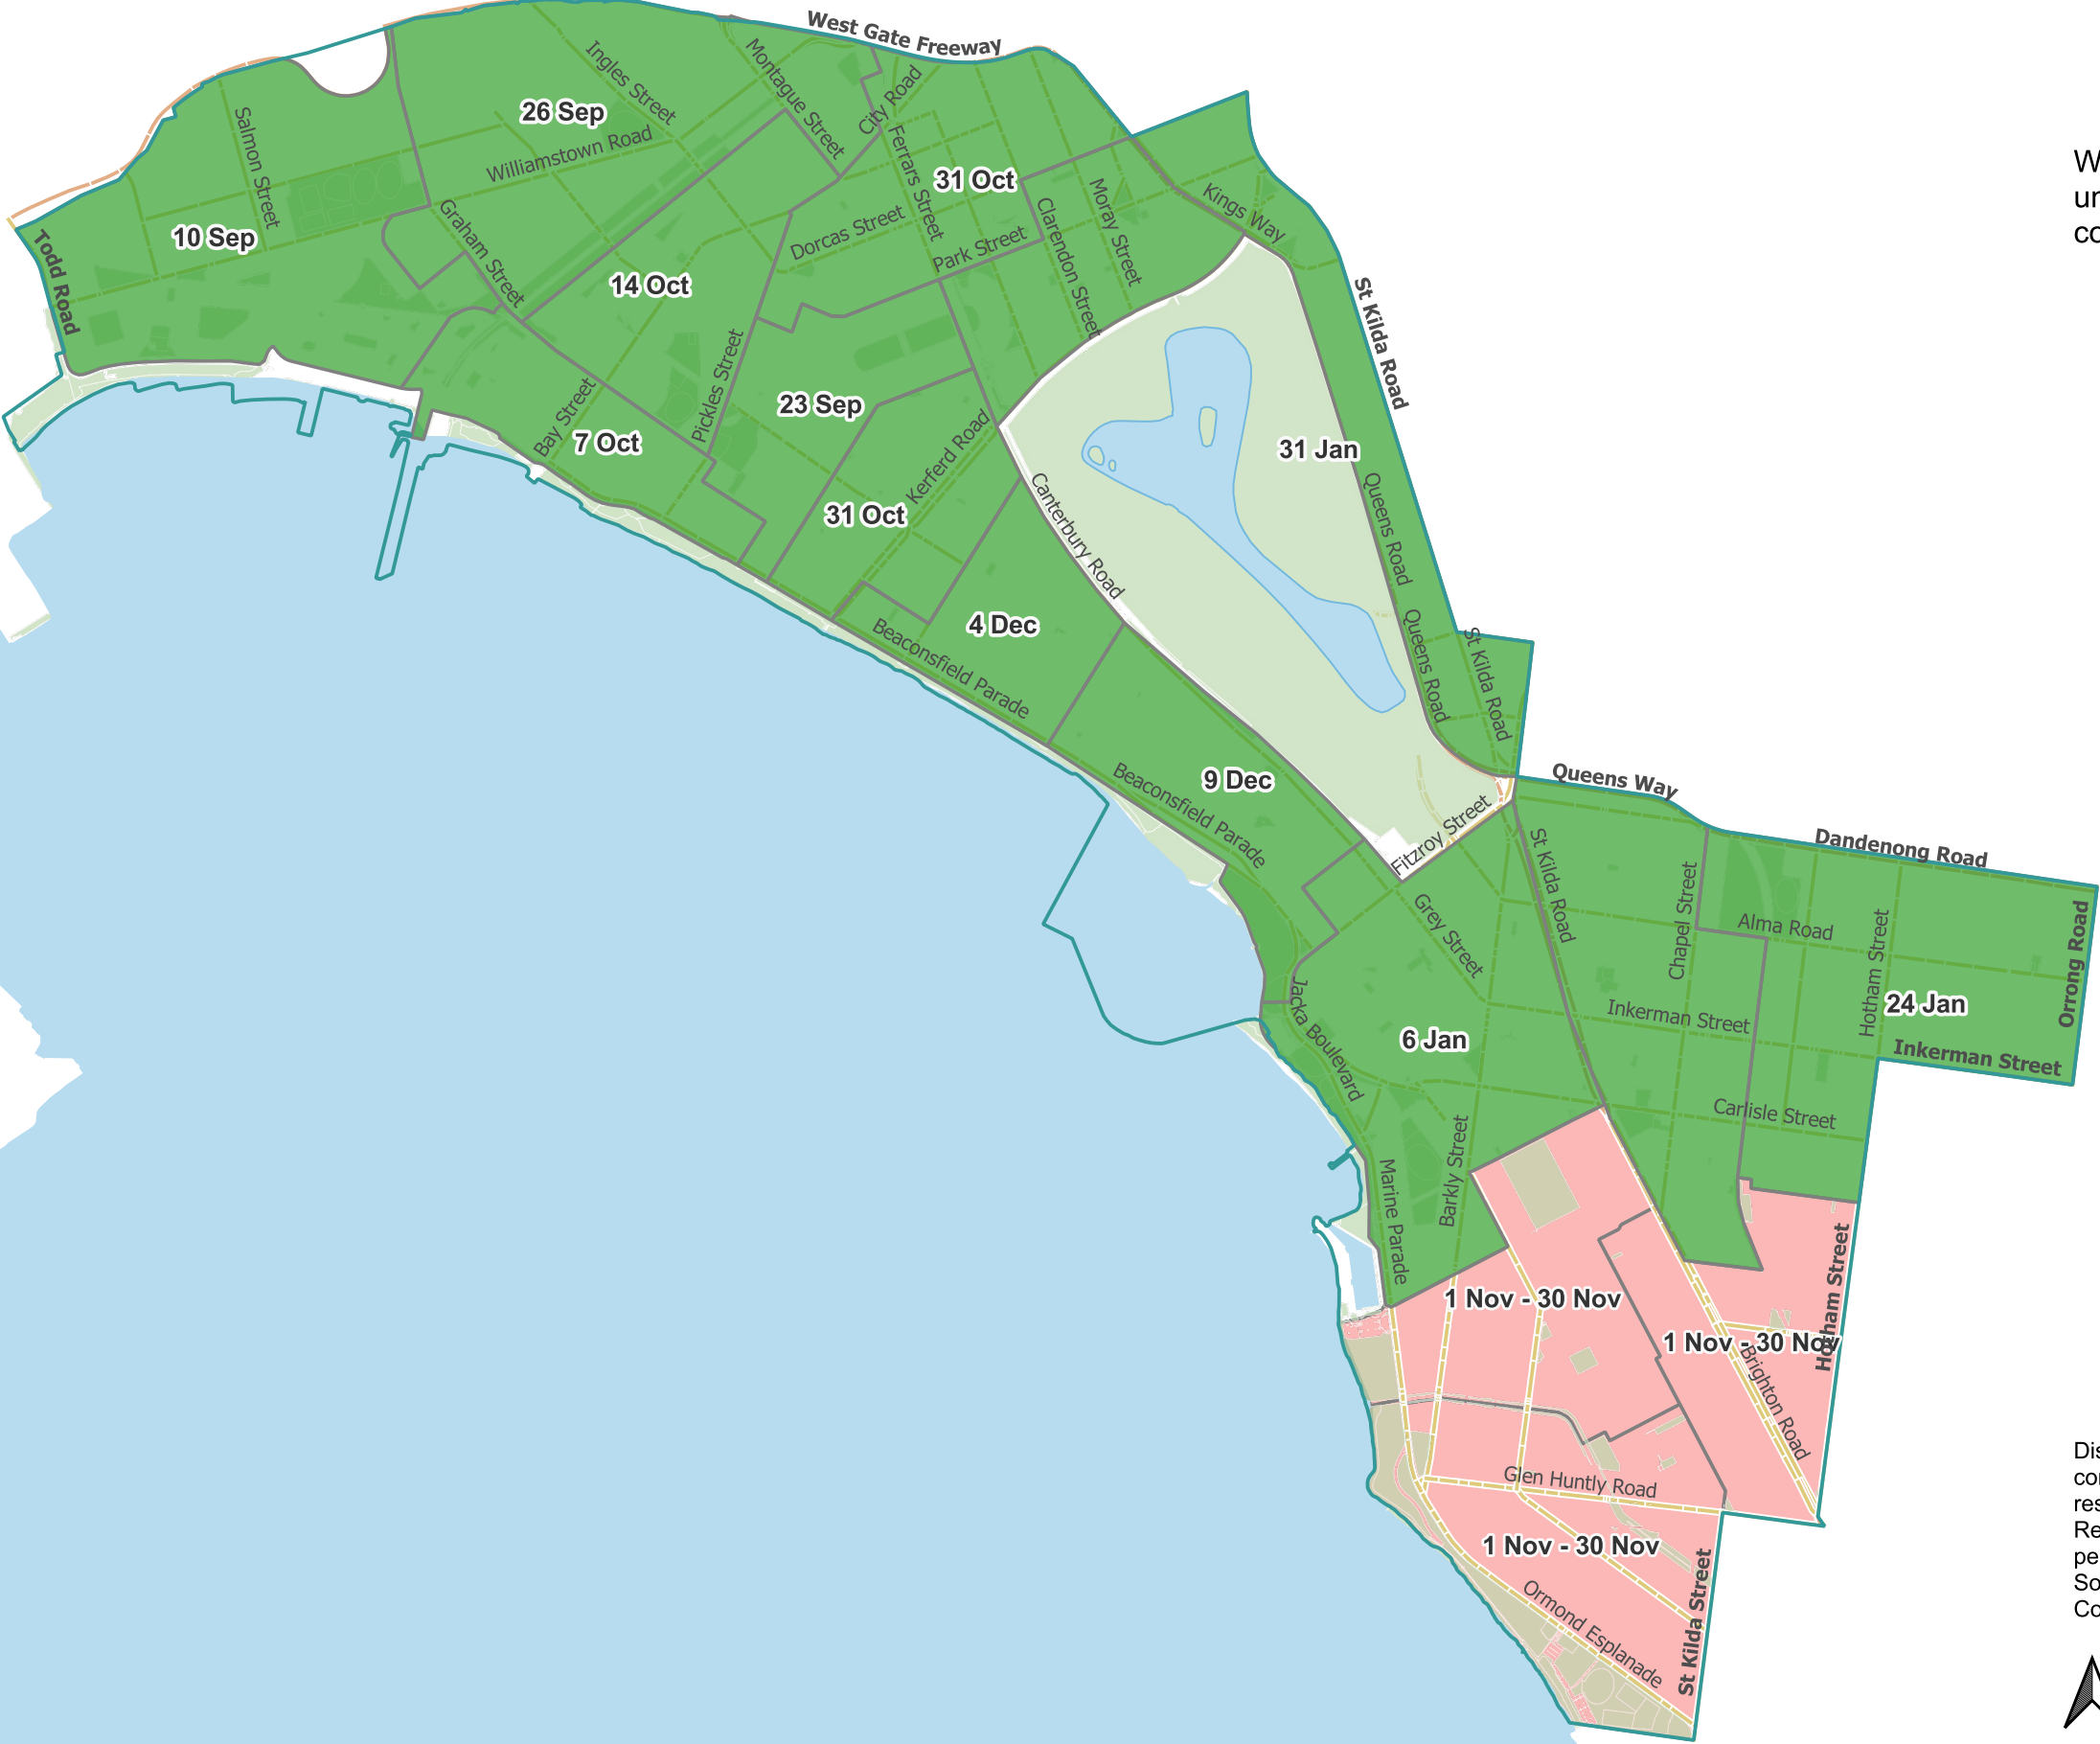

# Weed Spraying Schedule

**Legend**

- Sprayed zone
- Scheduled zone

Weed Spraying Schedule may change due to unforeseen circumstances or inclement weather conditions necessitating changes to the schedule.

Disclaimer: The City of Port Phillip does not warrant the accuracy or completeness of the information on this map and shall not bear any responsibility or liability for errors or omissions in the information. Reproduction is unauthorised unless with express written permission of the City of Port Phillip. Source: Including, but not limited to City of Port Phillip and Vic Map. Copyright remains with its respective holders.