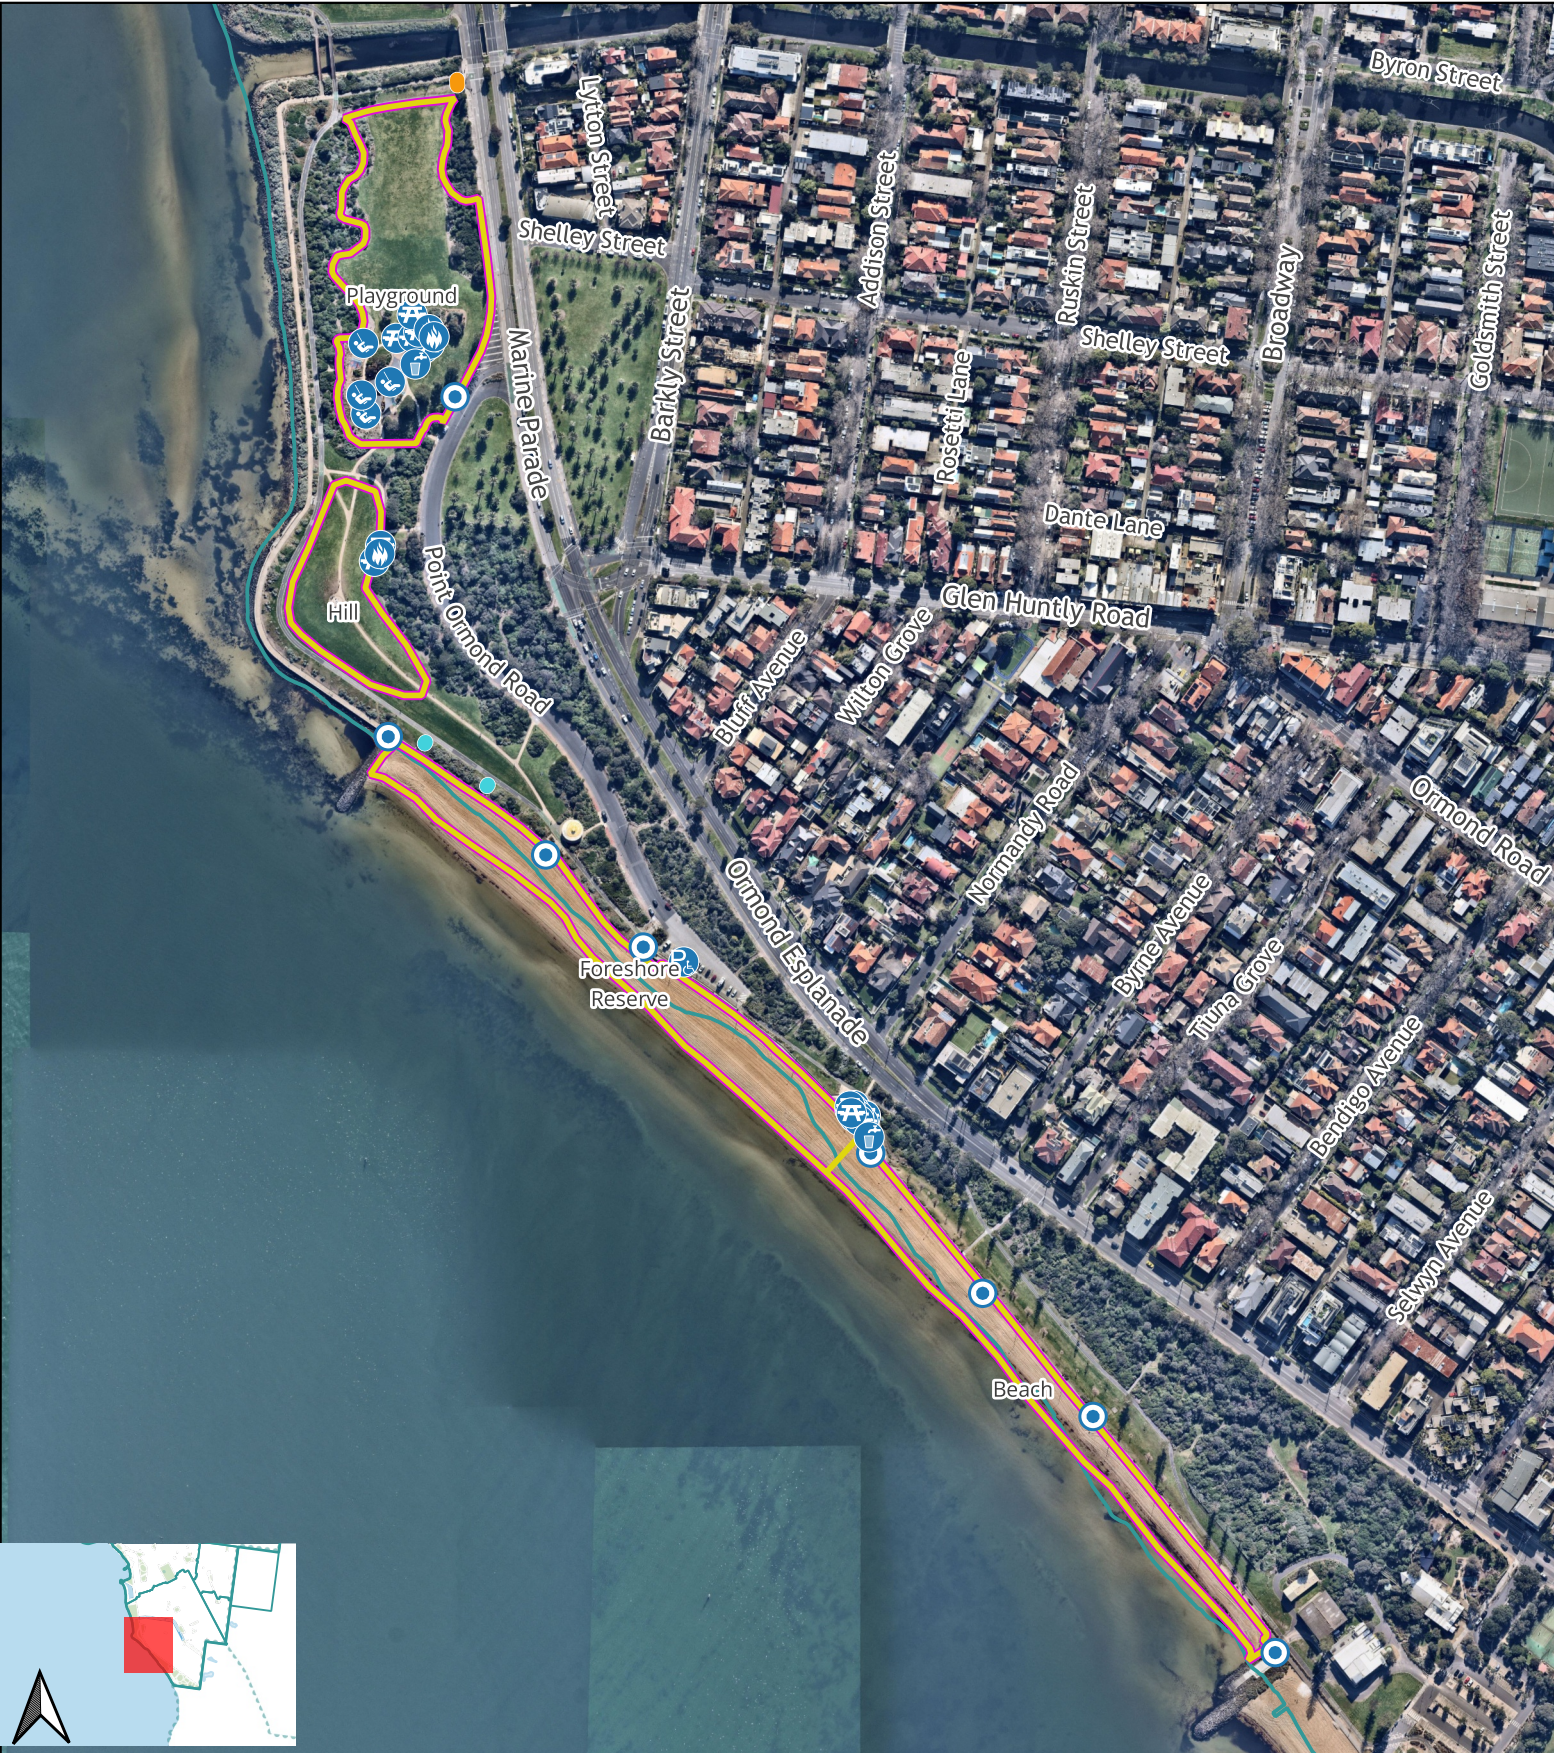

Point Ormond, Elwood

Site Area :40311.35 sqm

- Legend**
- Accessible parking
 - Picnic table
 - Event site
 - Barbecue
 - Play ground
 - Parent event site
 - Drinking water
 - Gate - pedestrian
 - Gate - vehicle access
 - Emergency marker

Disclaimer: The City of Port Phillip does not warrant the accuracy or completeness of the information on this map and shall not bear any responsibility or liability for errors or omissions in the information. Reproduction is unauthorised unless with express written permission of the City of Port Phillip.