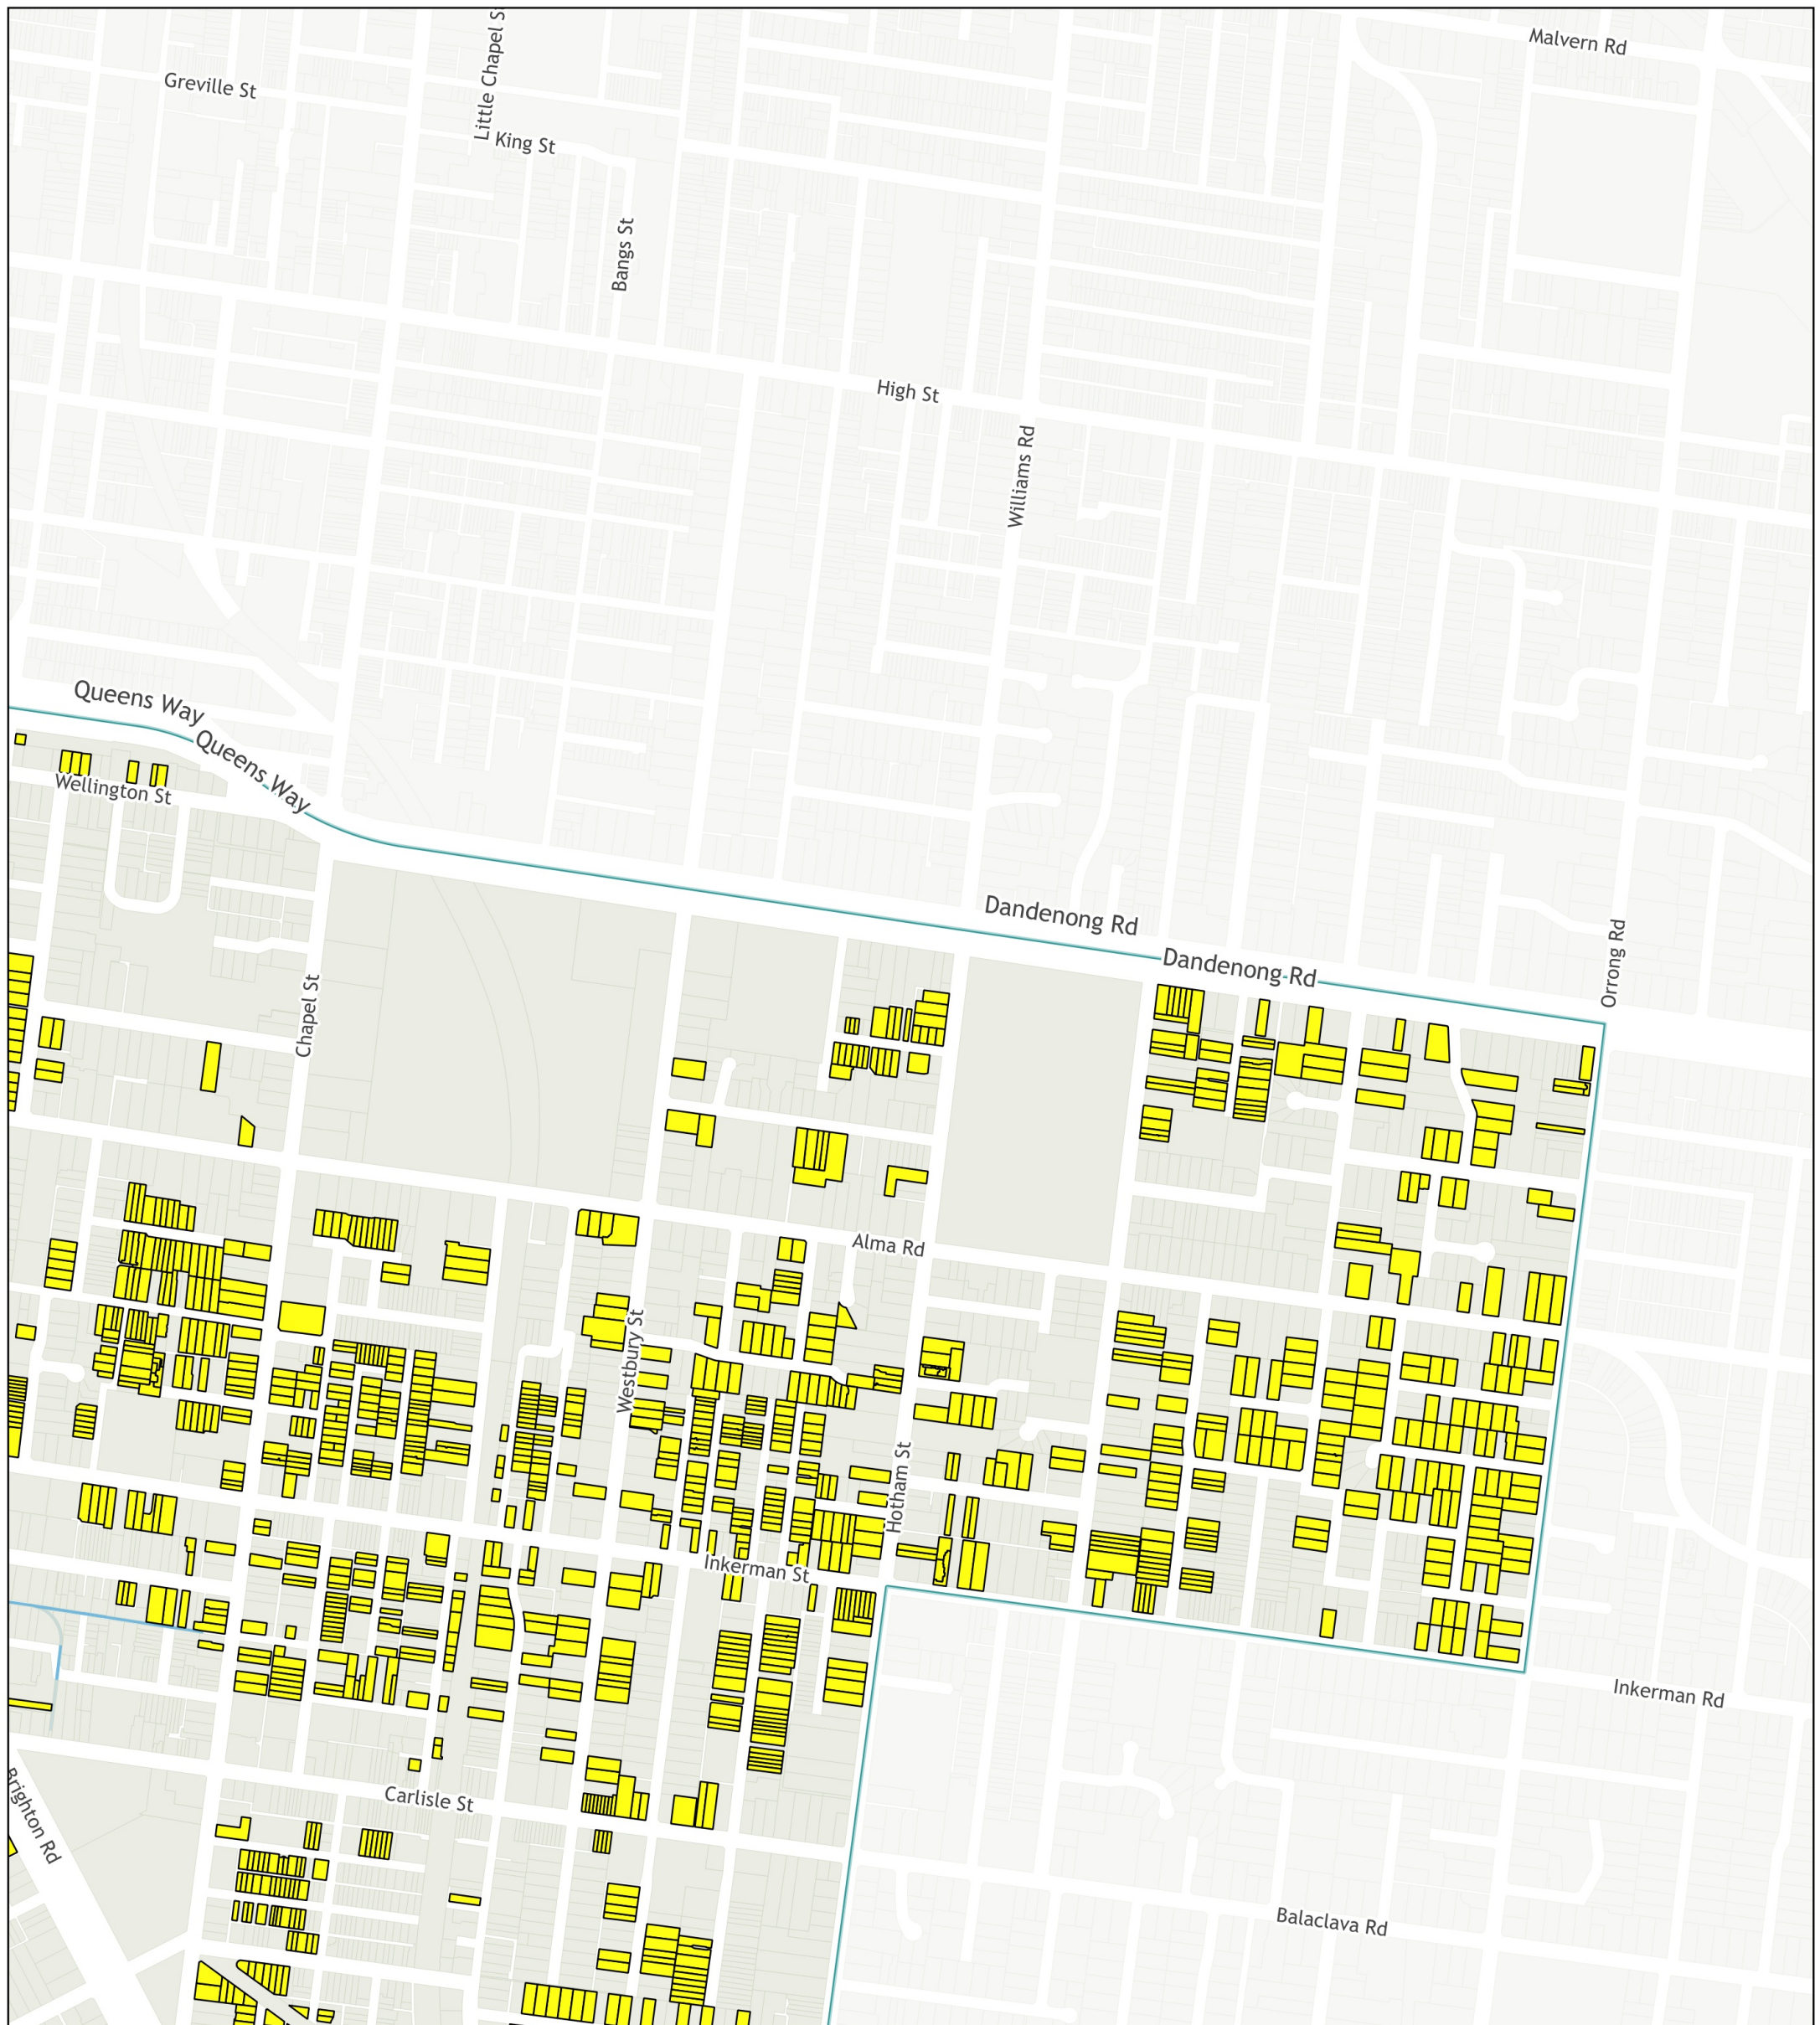

## January 2020

Map 6 of 9

### Amendment C188port - Gazetted Version

Contributory Heritage Place - outside HO

Disclaimer: The City of Port Phillip does not warrant the accuracy or completeness of the information on this map and shall not bear any responsibility or liability for errors or omissions in the information. Reproduction is unauthorised unless with express written permission of the City of Port Phillip.

Source: Including, but not limited to City of Port Phillip and Vic Map. Copyright remains with its respective holders.

Printed: 16/01/2020

## January 2020

Map 7 of 9