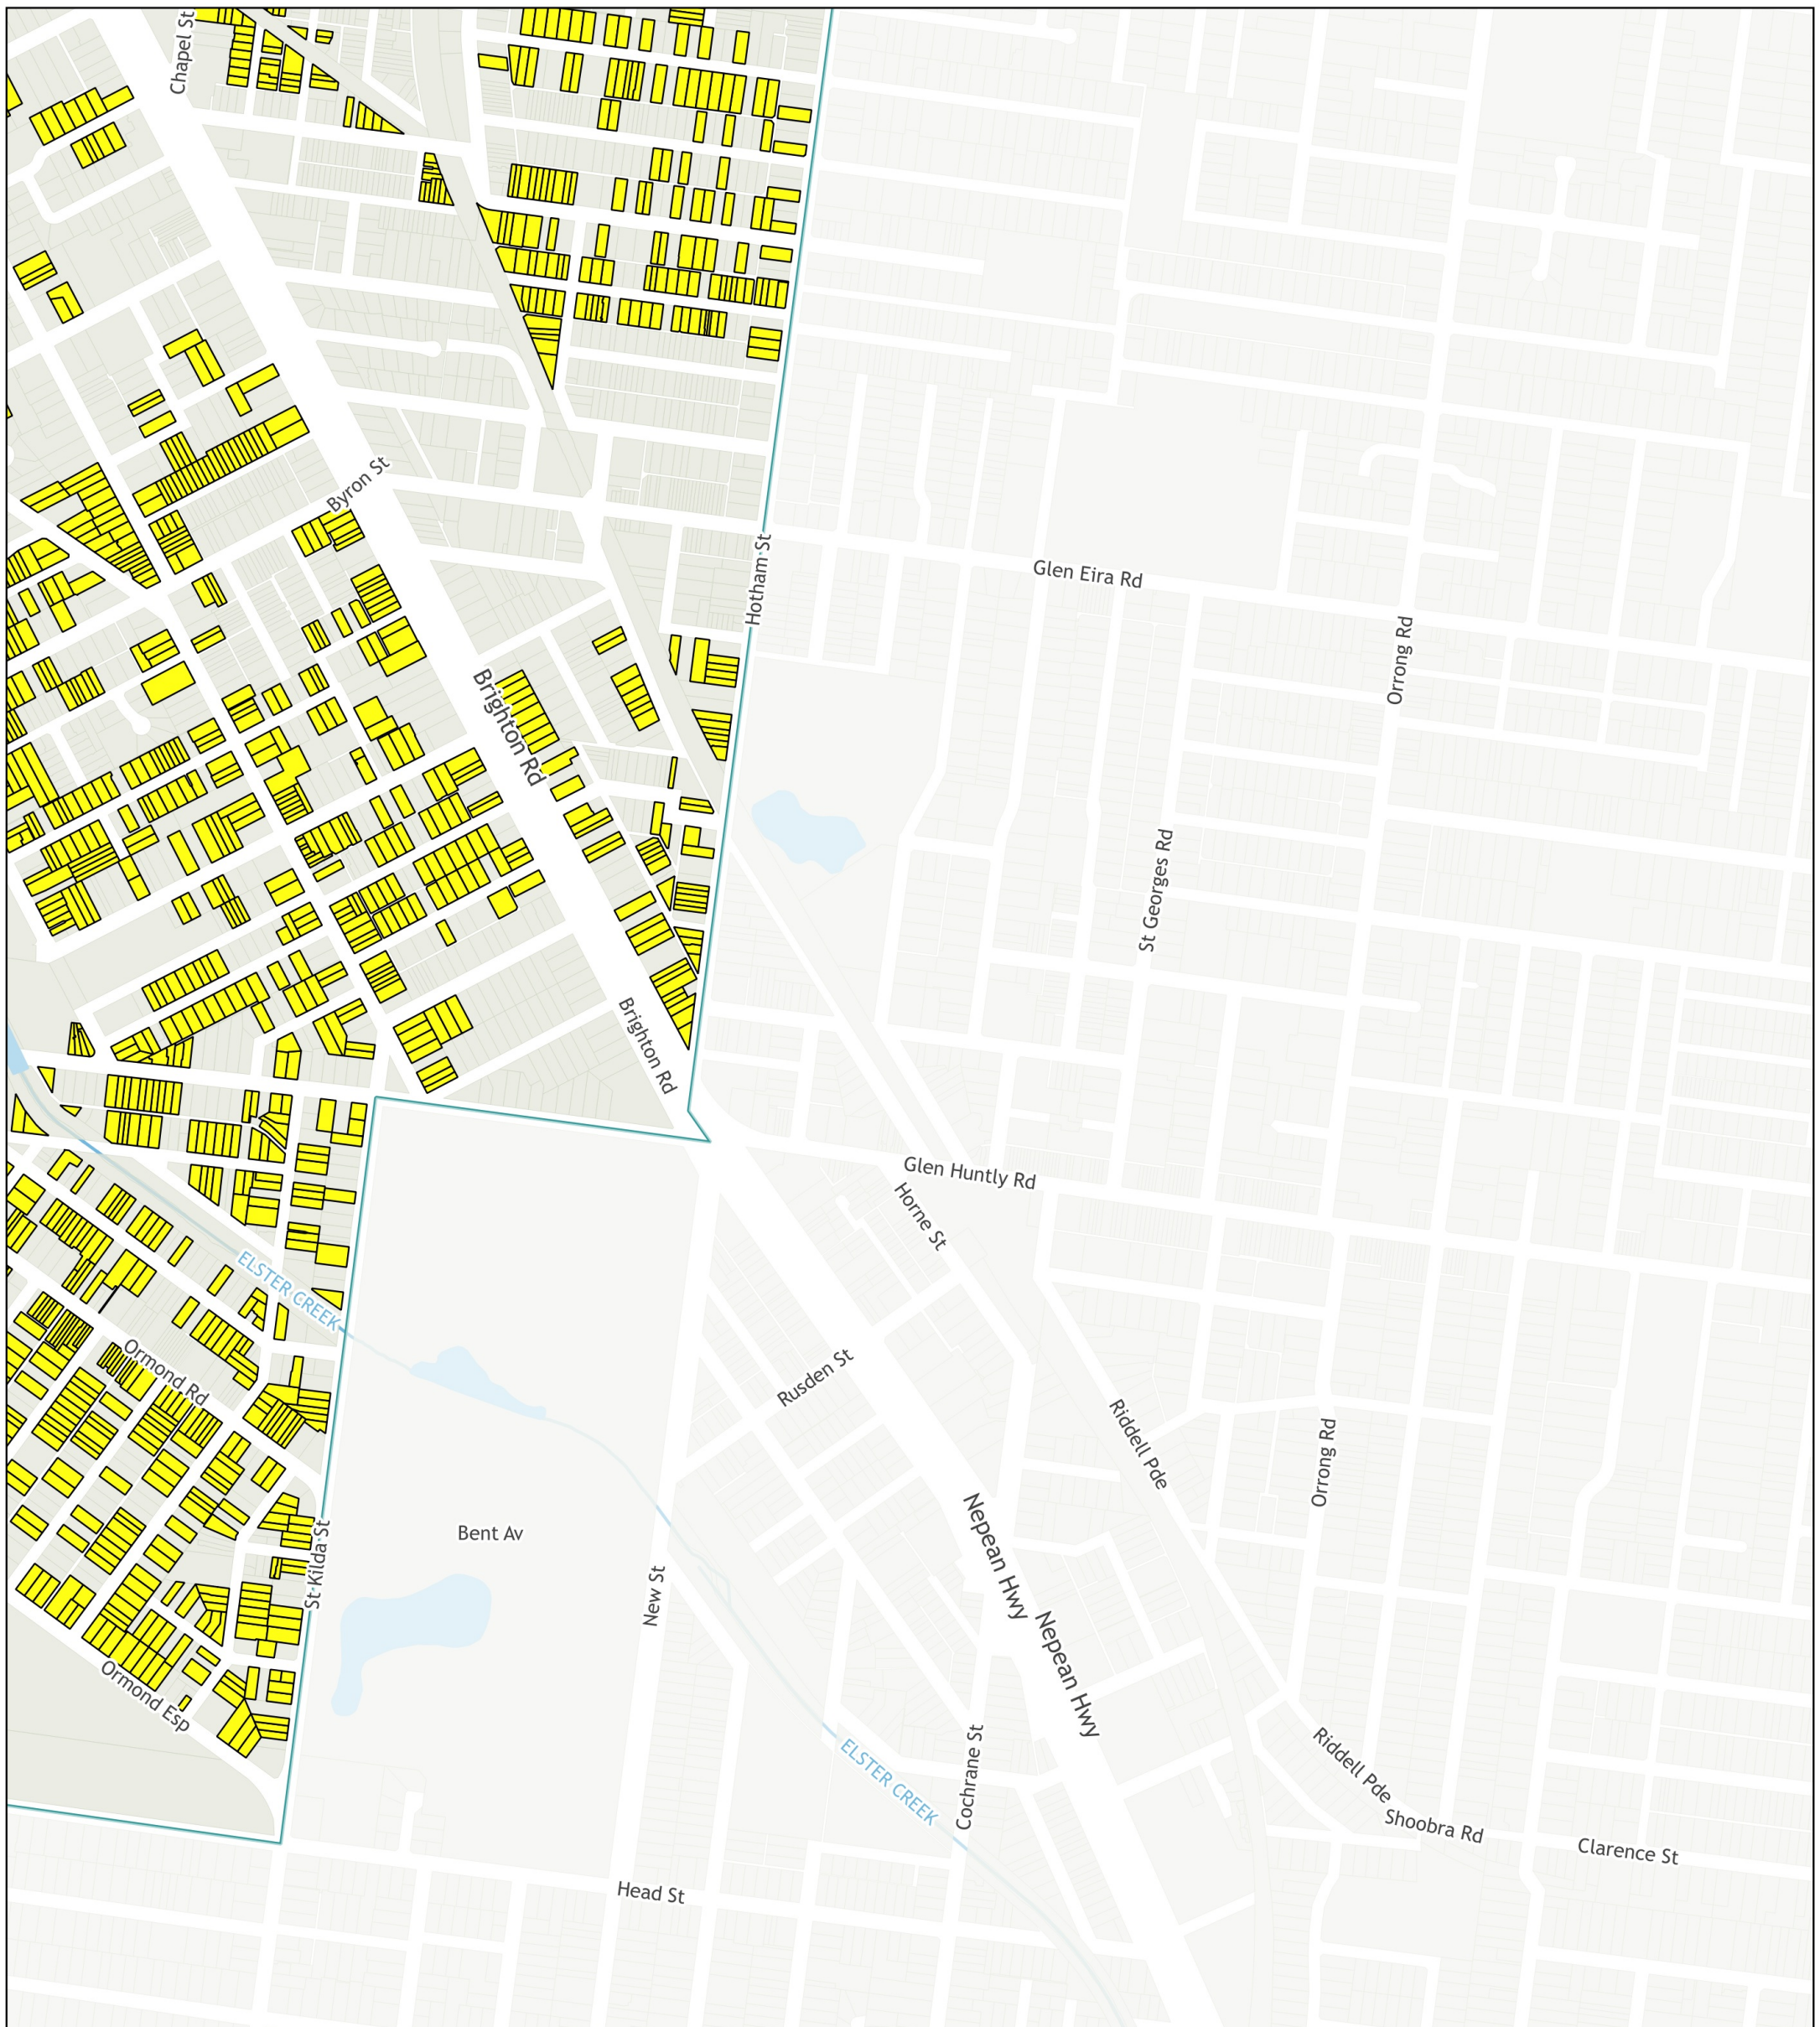

City of Port Phillip Neighbourhood Character Map

January 2020

Map 9 of 9

Amendment C188port - Gazetted Version

Contributory Heritage Place - outside HO

Disclaimer: The City of Port Phillip does not warrant the accuracy or completeness of the information on this map and shall not bear any responsibility or liability for errors or omissions in the information. Reproduction is unauthorised unless with express written permission of the City of Port Phillip.
Source: Including, but not limited to City of Port Phillip and Vic Map. Copyright remains with its respective holders.