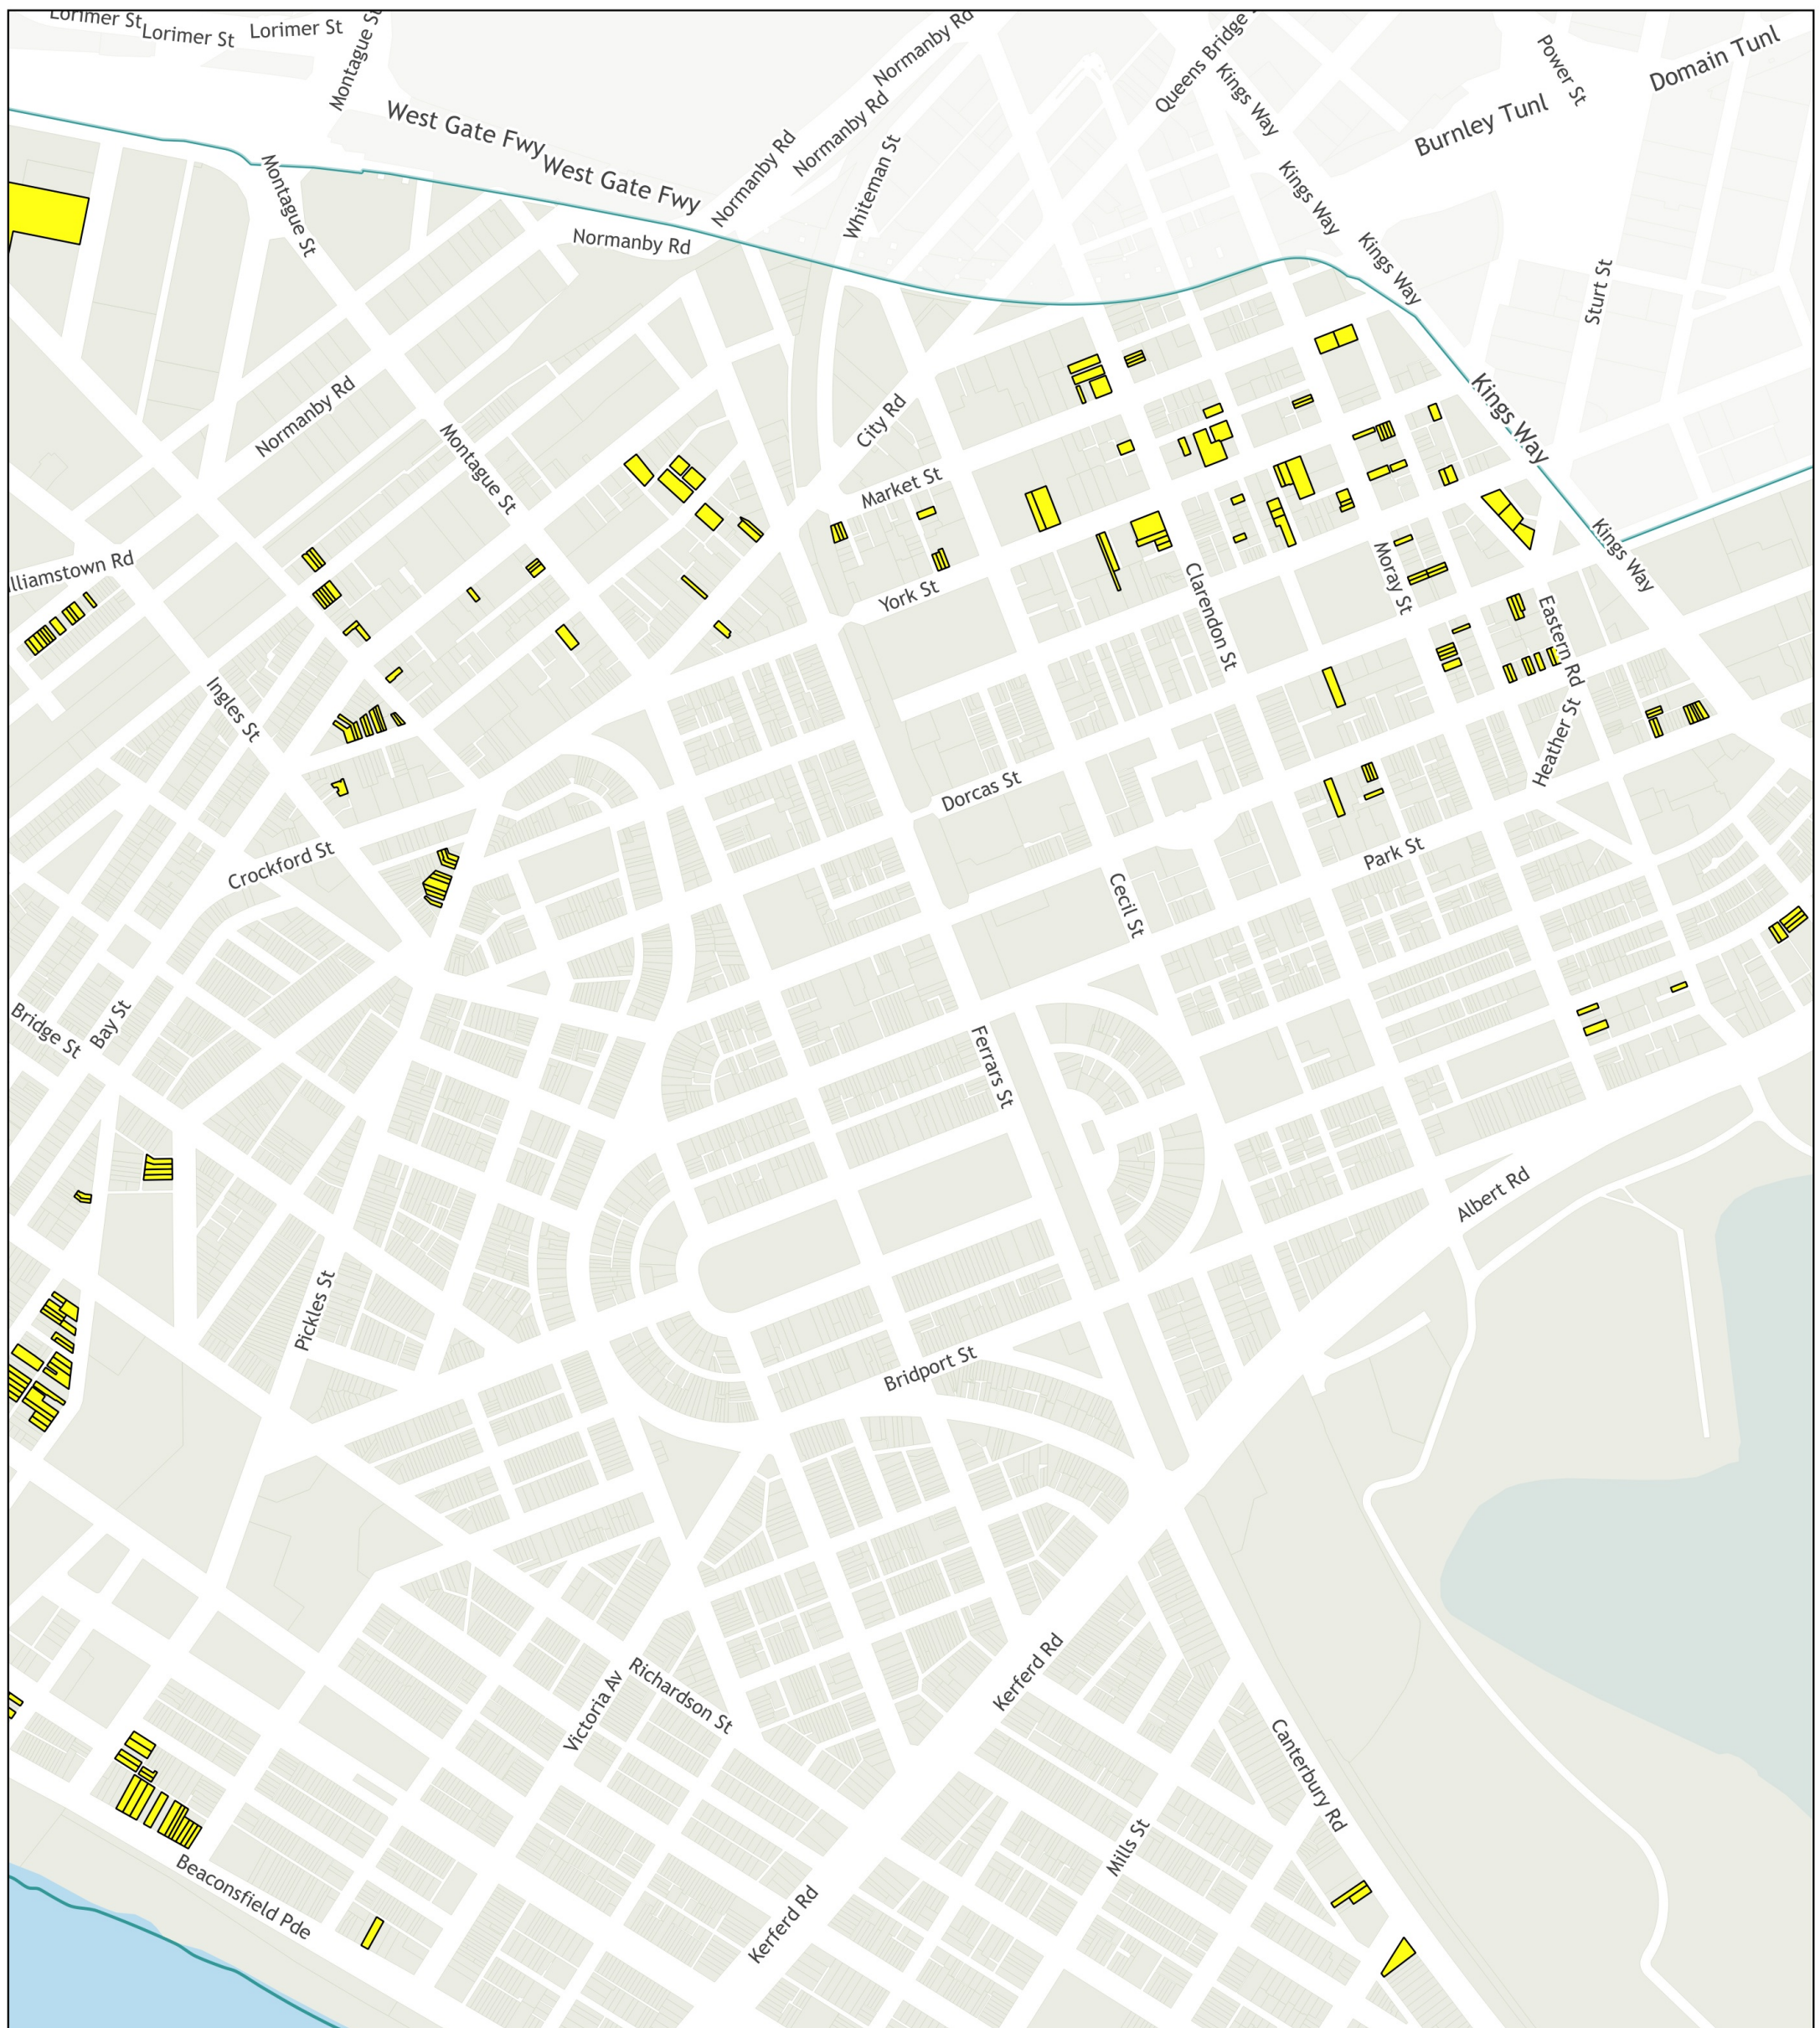

City of Port Phillip Neighbourhood Character Map

January 2020

Map 3 of 9

Amendment C188port - Gazetted Version

Contributory Heritage Place - outside HO

Disclaimer: The City of Port Phillip does not warrant the accuracy or completeness of the information on this map and shall not bear any responsibility or liability for errors or omissions in the information. Reproduction is unauthorised unless with express written permission of the City of Port Phillip.

Source: Including, but not limited to City of Port Phillip and Vic Map. Copyright remains with its respective holders.