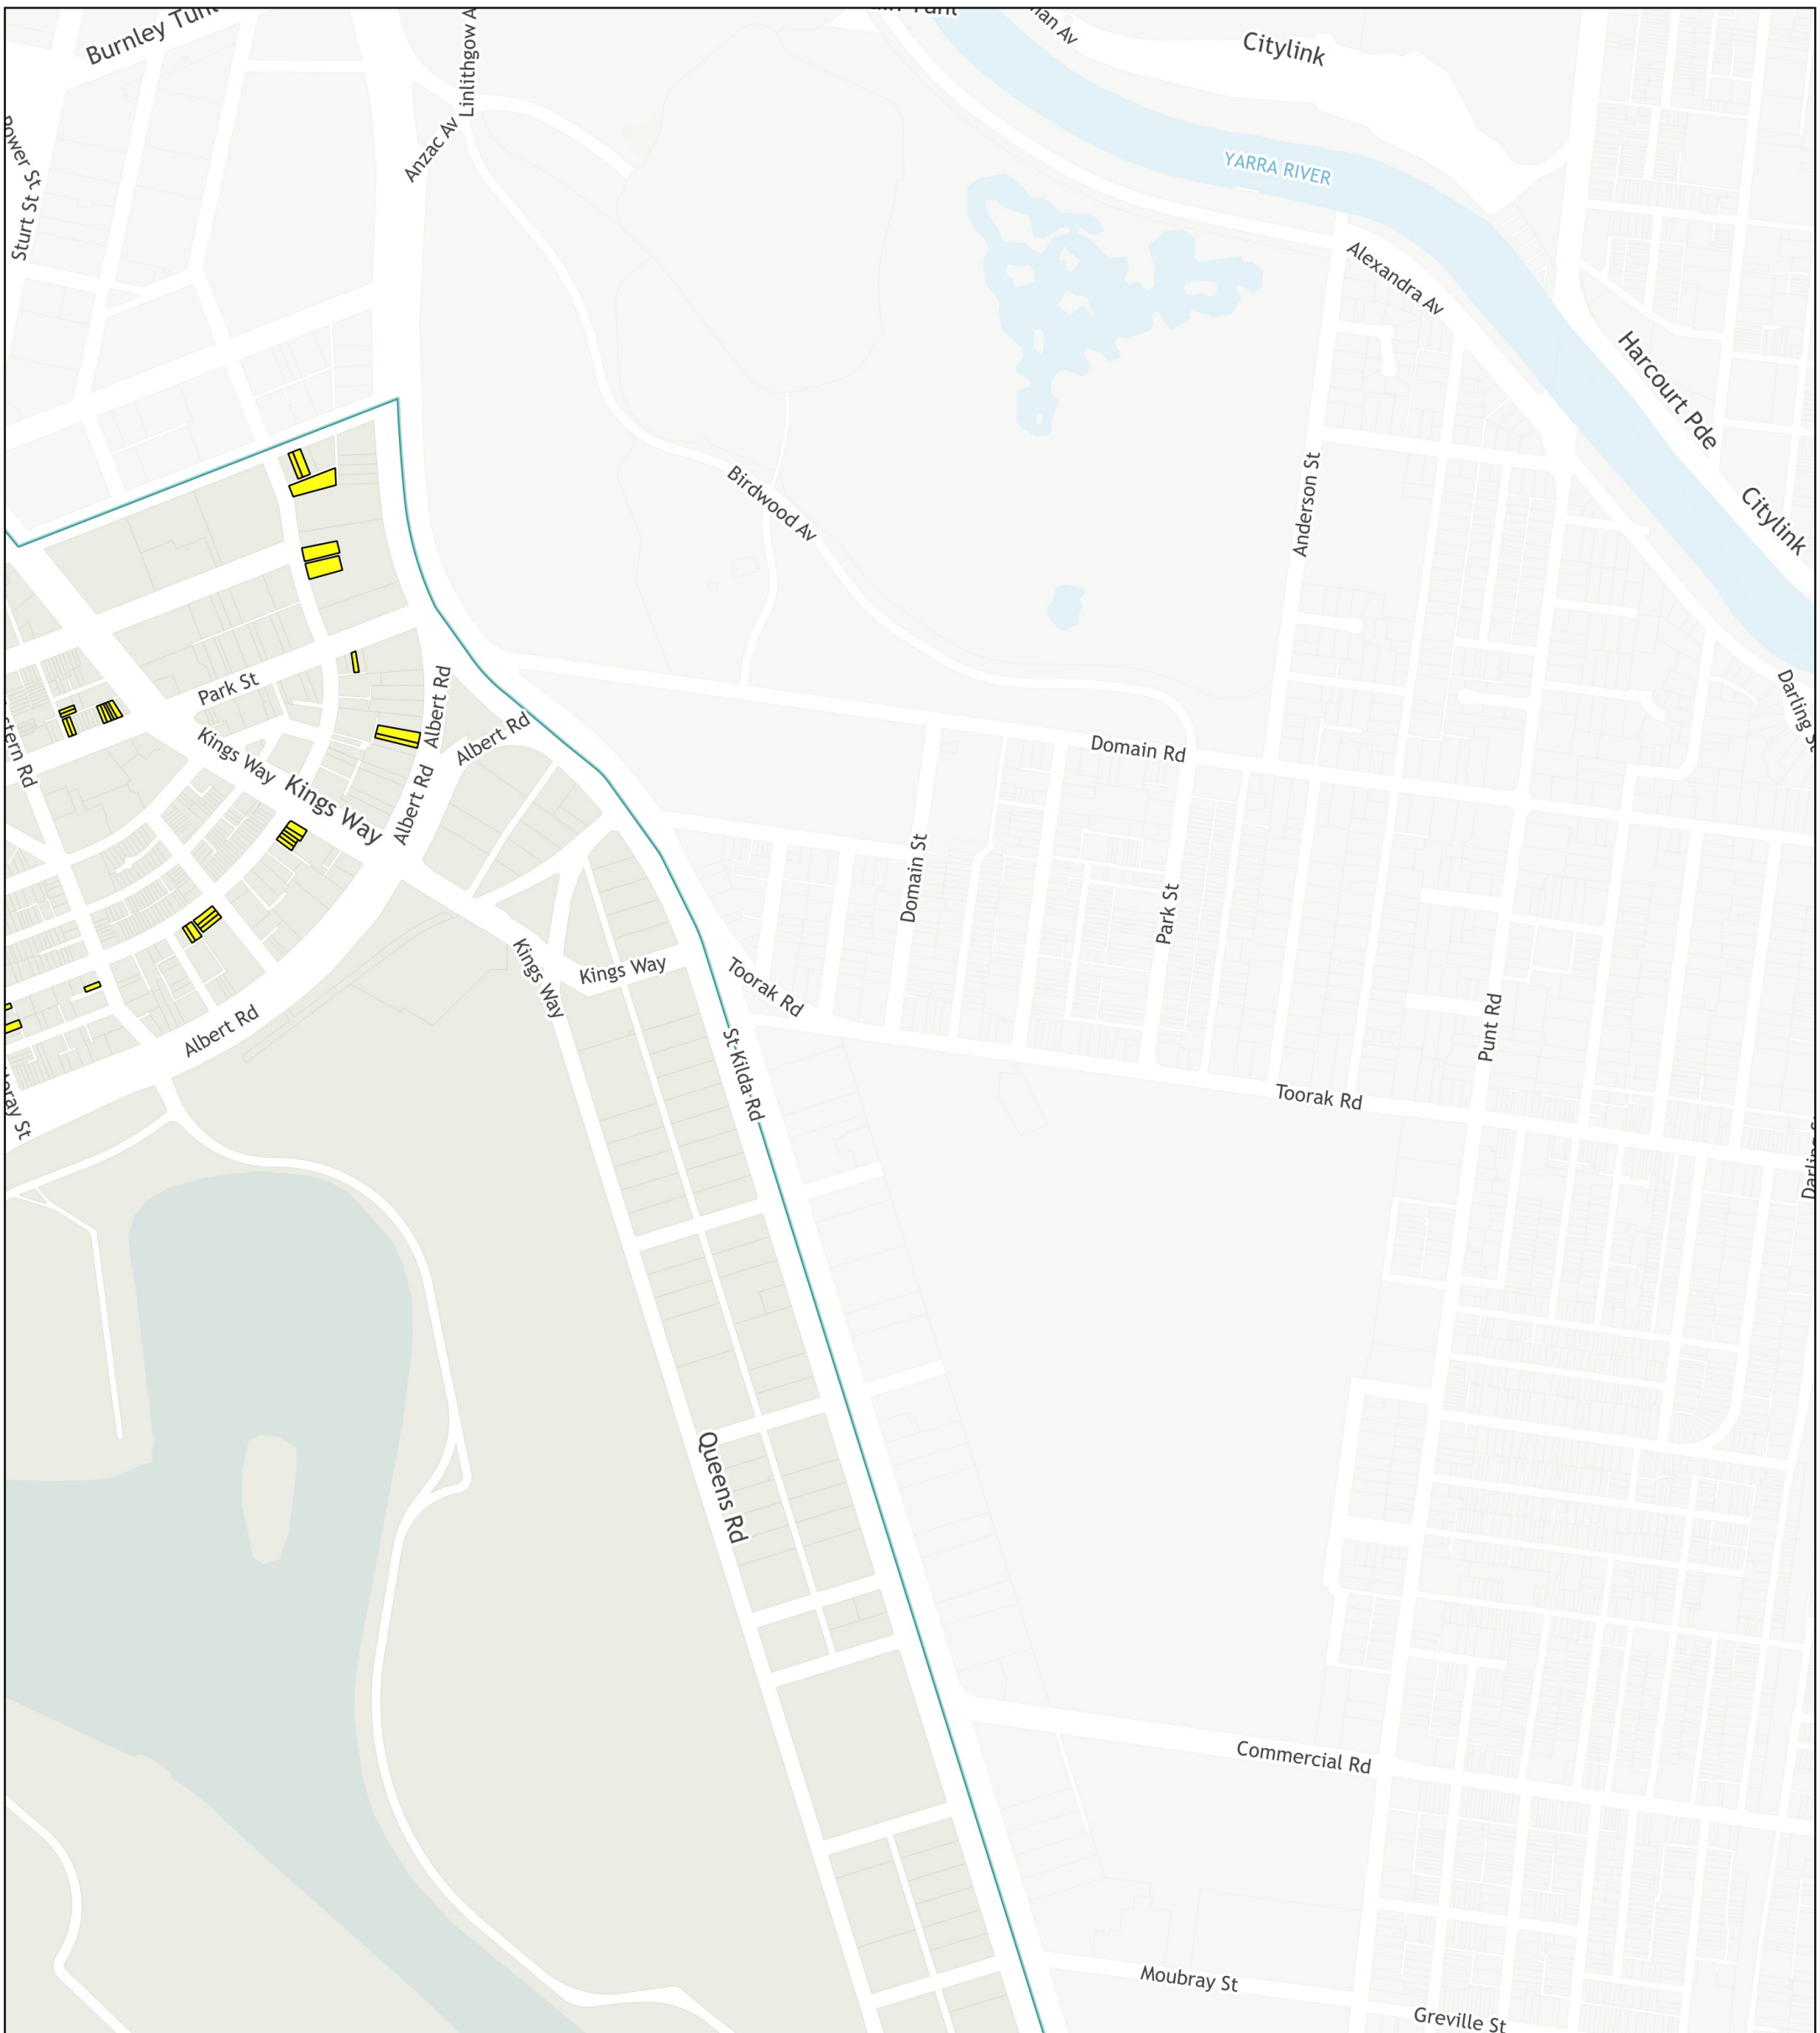

### Amendment C188port - Gazetted Version

Contributory Heritage Place - outside HO

Disclaimer: The City of Port Phillip does not warrant the accuracy or completeness of the information on this map and shall not bear any responsibility or liability for errors or omissions in the information. Reproduction is unauthorised unless with express written permission of the City of Port Phillip.

Source: Including, but not limited to City of Port Phillip and Vic Map. Copyright remains with its respective holders.

Printed: 16/01/2020

# City of Port Phillip Neighbourhood Character Map

## January 2020

Map 4 of 9