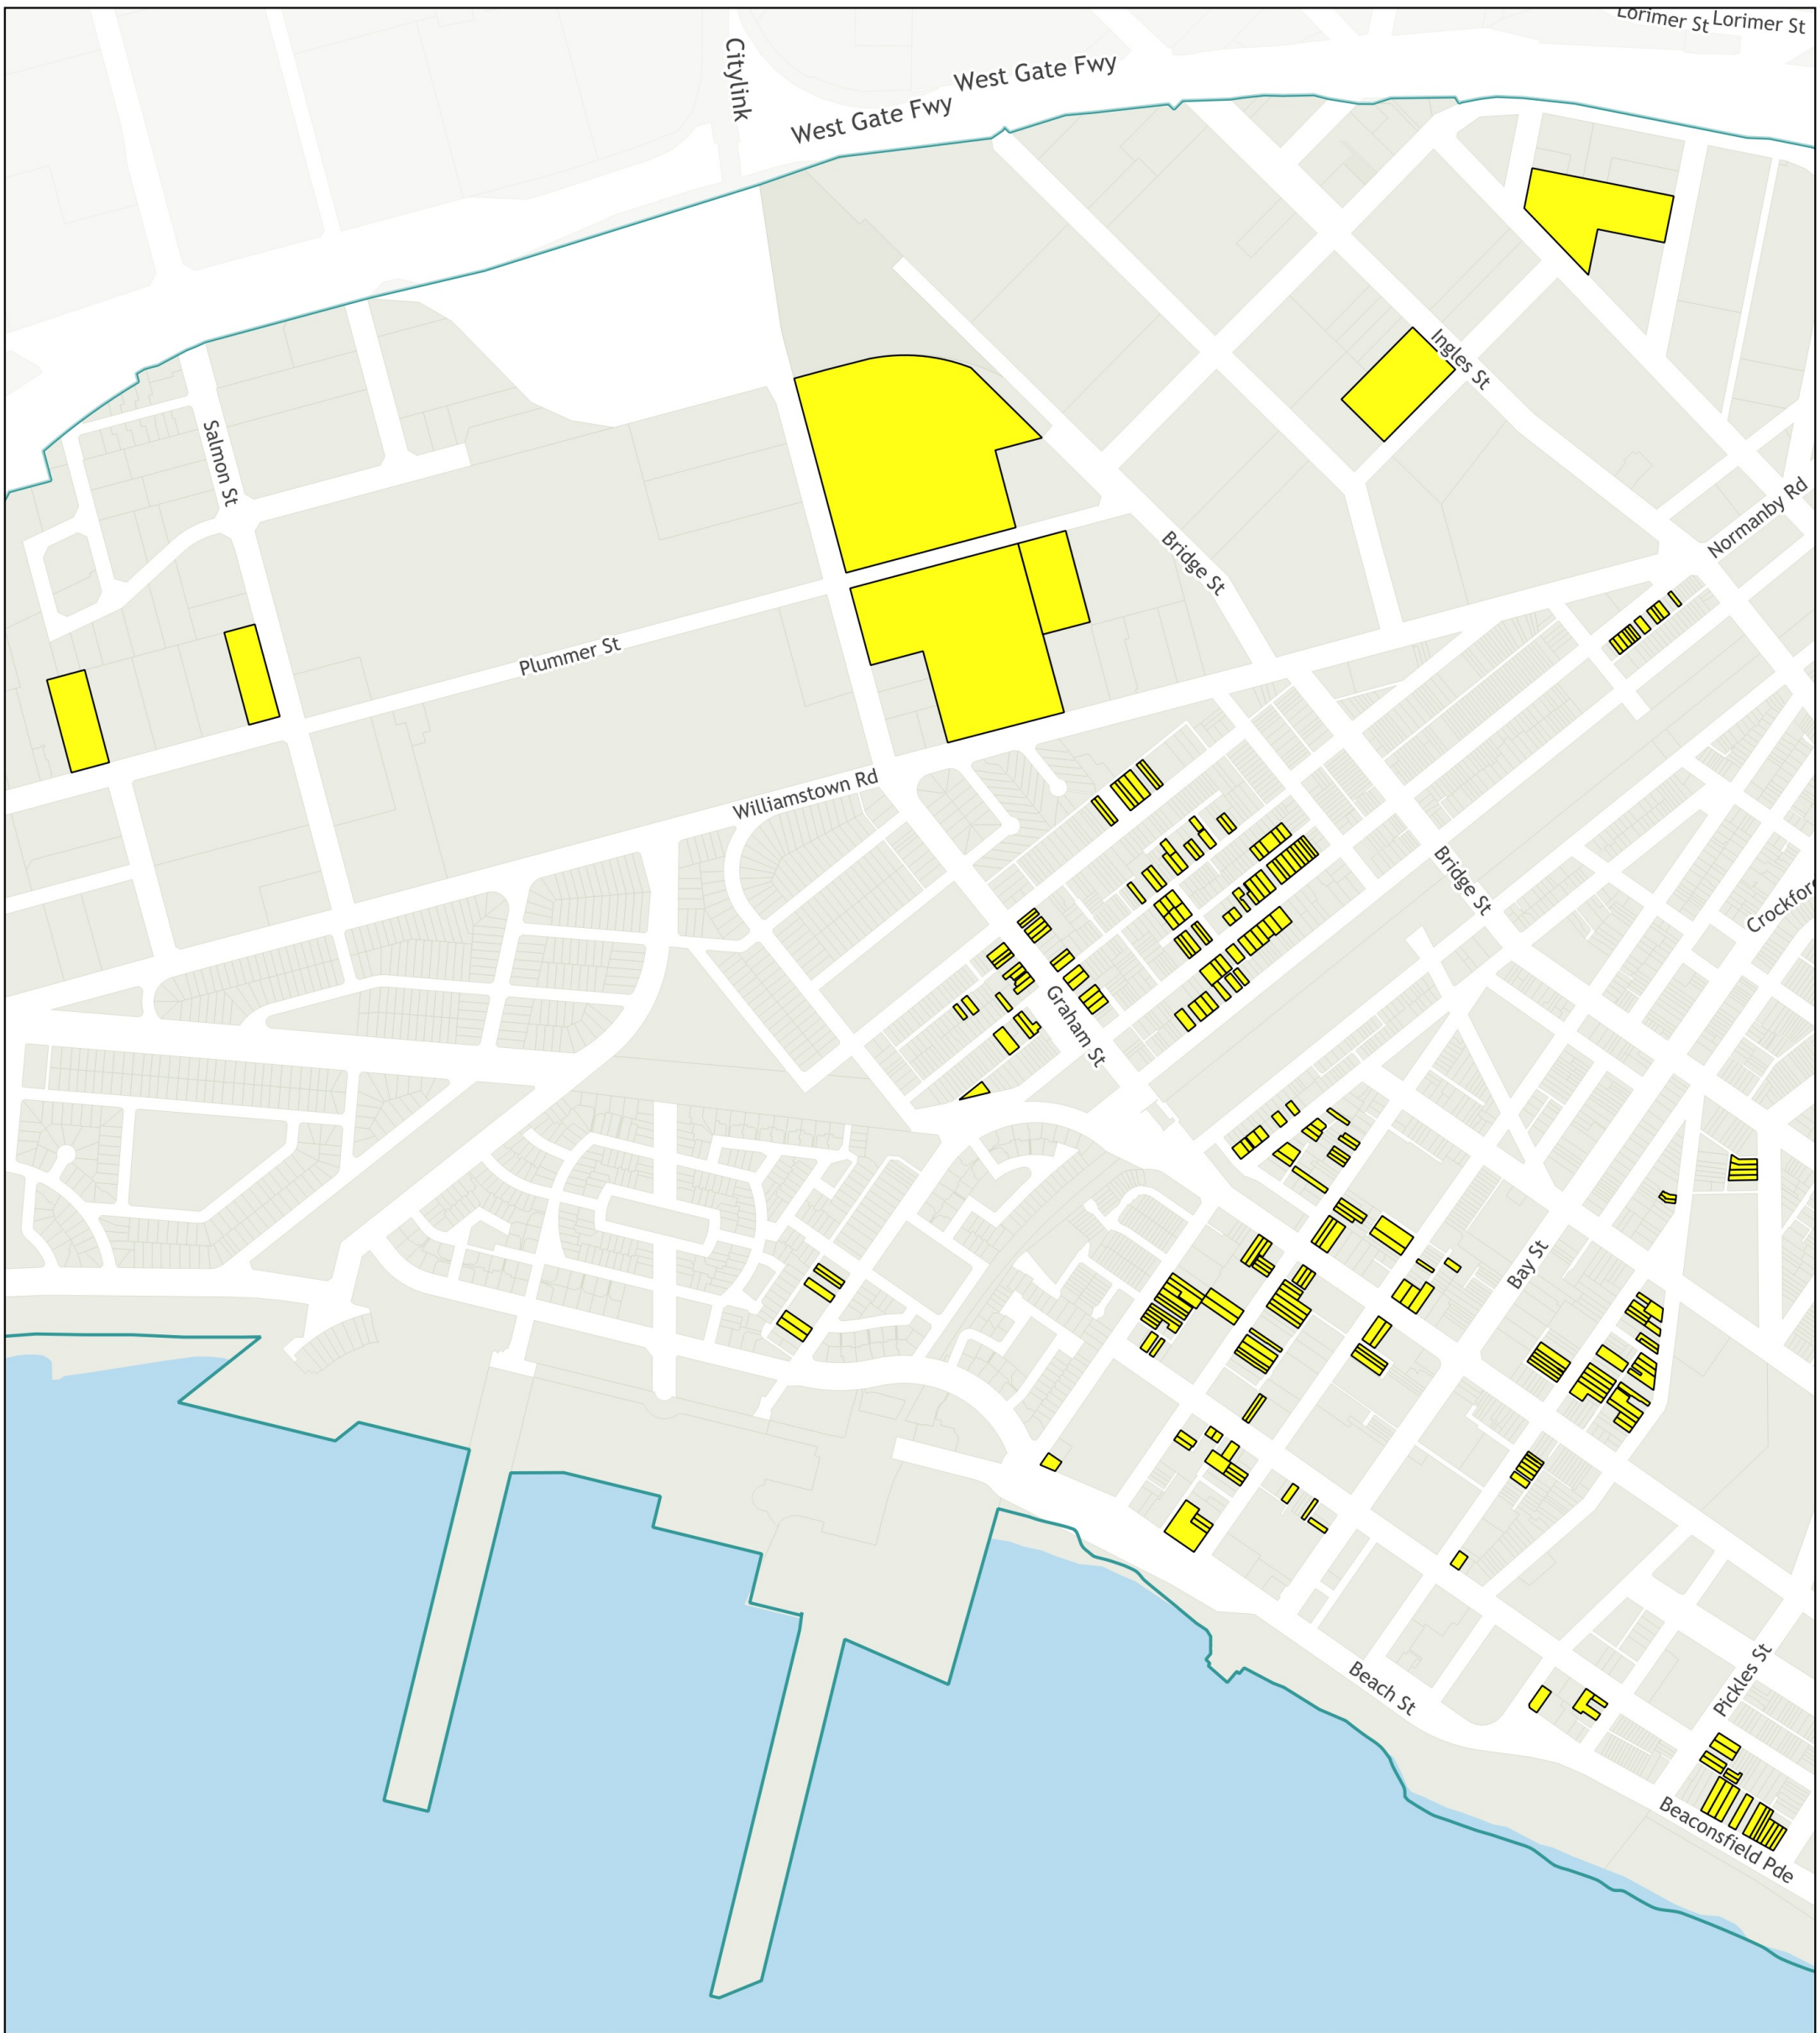

## January 2020

Map 1 of 9

### Amendment C188port - Gazetted Version

 Contributory Heritage Place - outside HO

Disclaimer: The City of Port Phillip does not warrant the accuracy or completeness of the information on this map and shall not bear any responsibility or liability for errors or omissions in the information. Reproduction is unauthorised unless with express written permission of the City of Port Phillip.  
 Source: Including, but not limited to City of Port Phillip and Vic Map. Copyright remains with its respective holders.

# City of Port Phillip Neighbourhood Character Map

## January 2020

Map 2 of 9