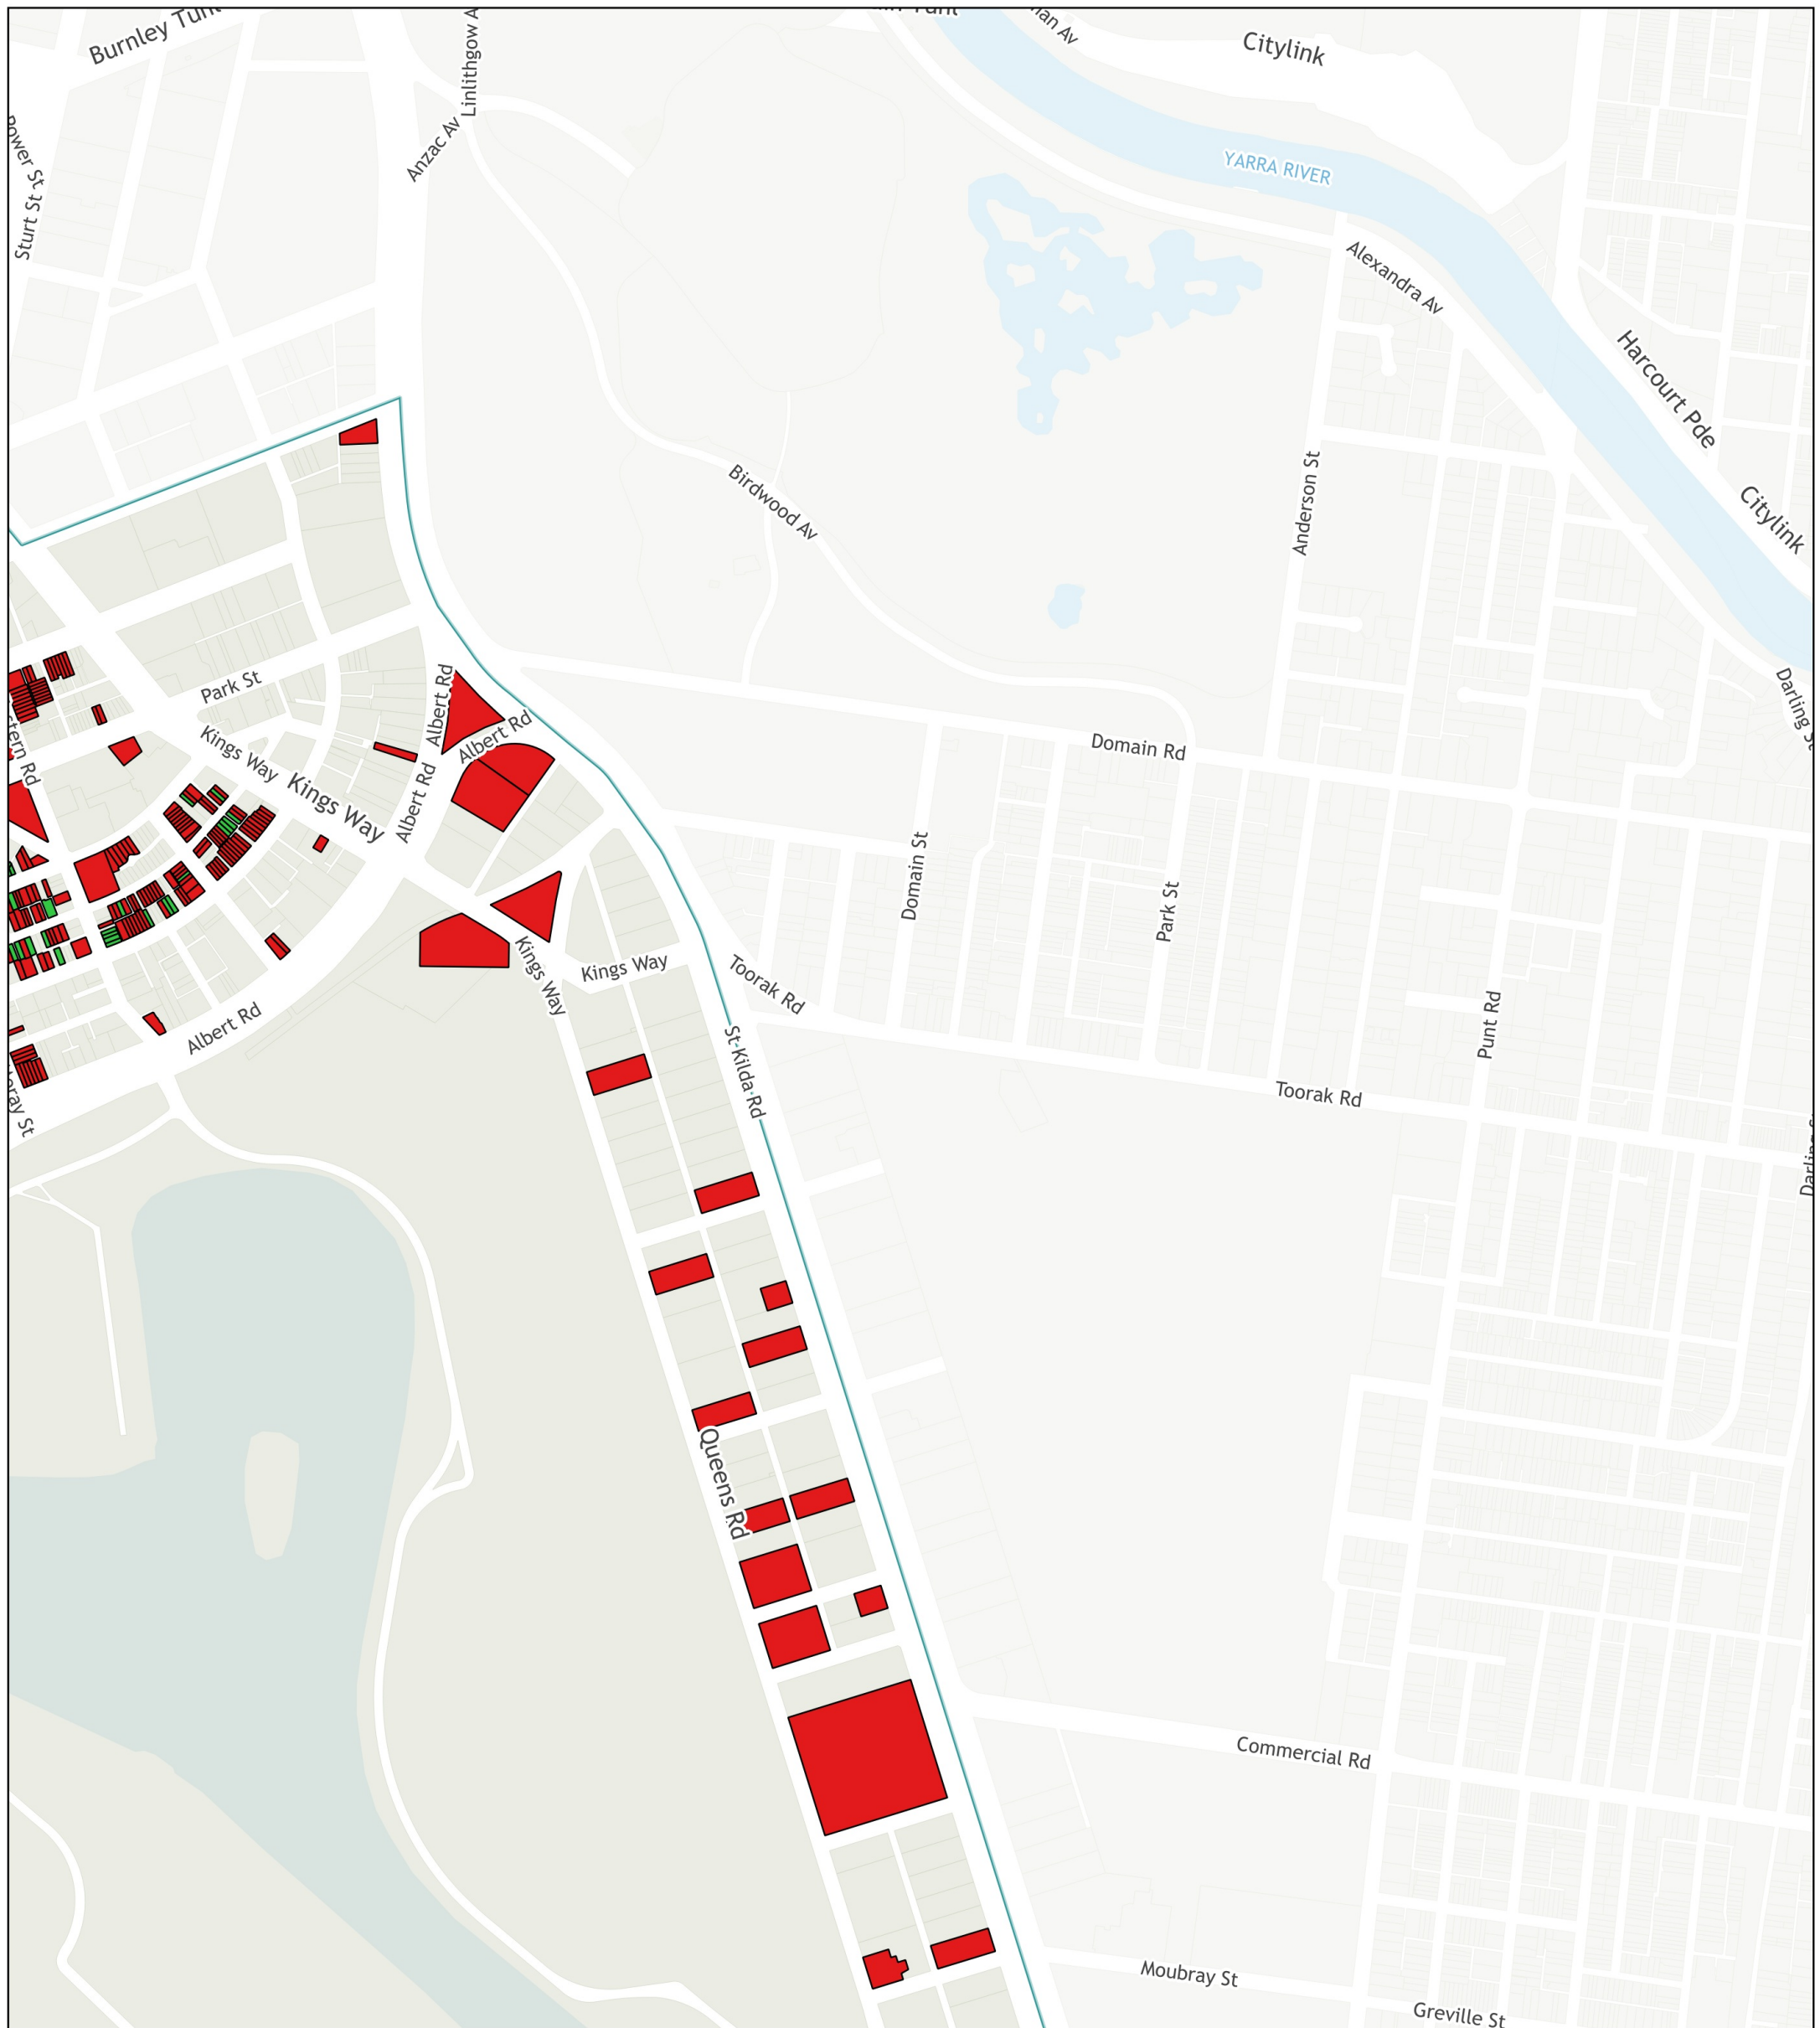

Source: Including, but not limited to City of Port Phillip and Vic Map. Copyright remains with its respective holders.

City of Port Phillip Heritage Policy Map

January 2020

Map 3 of 9

Amendment C188port - Gazetted Version

- Significant Heritage Place - inside HO
- Contributory Heritage Place - inside HO

Disclaimer: The City of Port Phillip does not warrant the accuracy or completeness of the information on this map and shall not bear any responsibility or liability for errors or omissions in the information. Reproduction is unauthorised unless with express written permission of the City of Port Phillip.

Source: Including, but not limited to City of Port Phillip and Vic Map. Copyright remains with its respective holders.

City of Port Phillip Heritage Policy Map

January 2020

Map 4 of 9

Amendment C188port - Gazetted Version

Source: Including, but not limited to City of Port Phillip and Vic Map. Copyright remains with its respective holders.

City of Port Phillip Heritage Policy Map

January 2020

Map 5 of 9

Amendment C188port - Gazetted Version