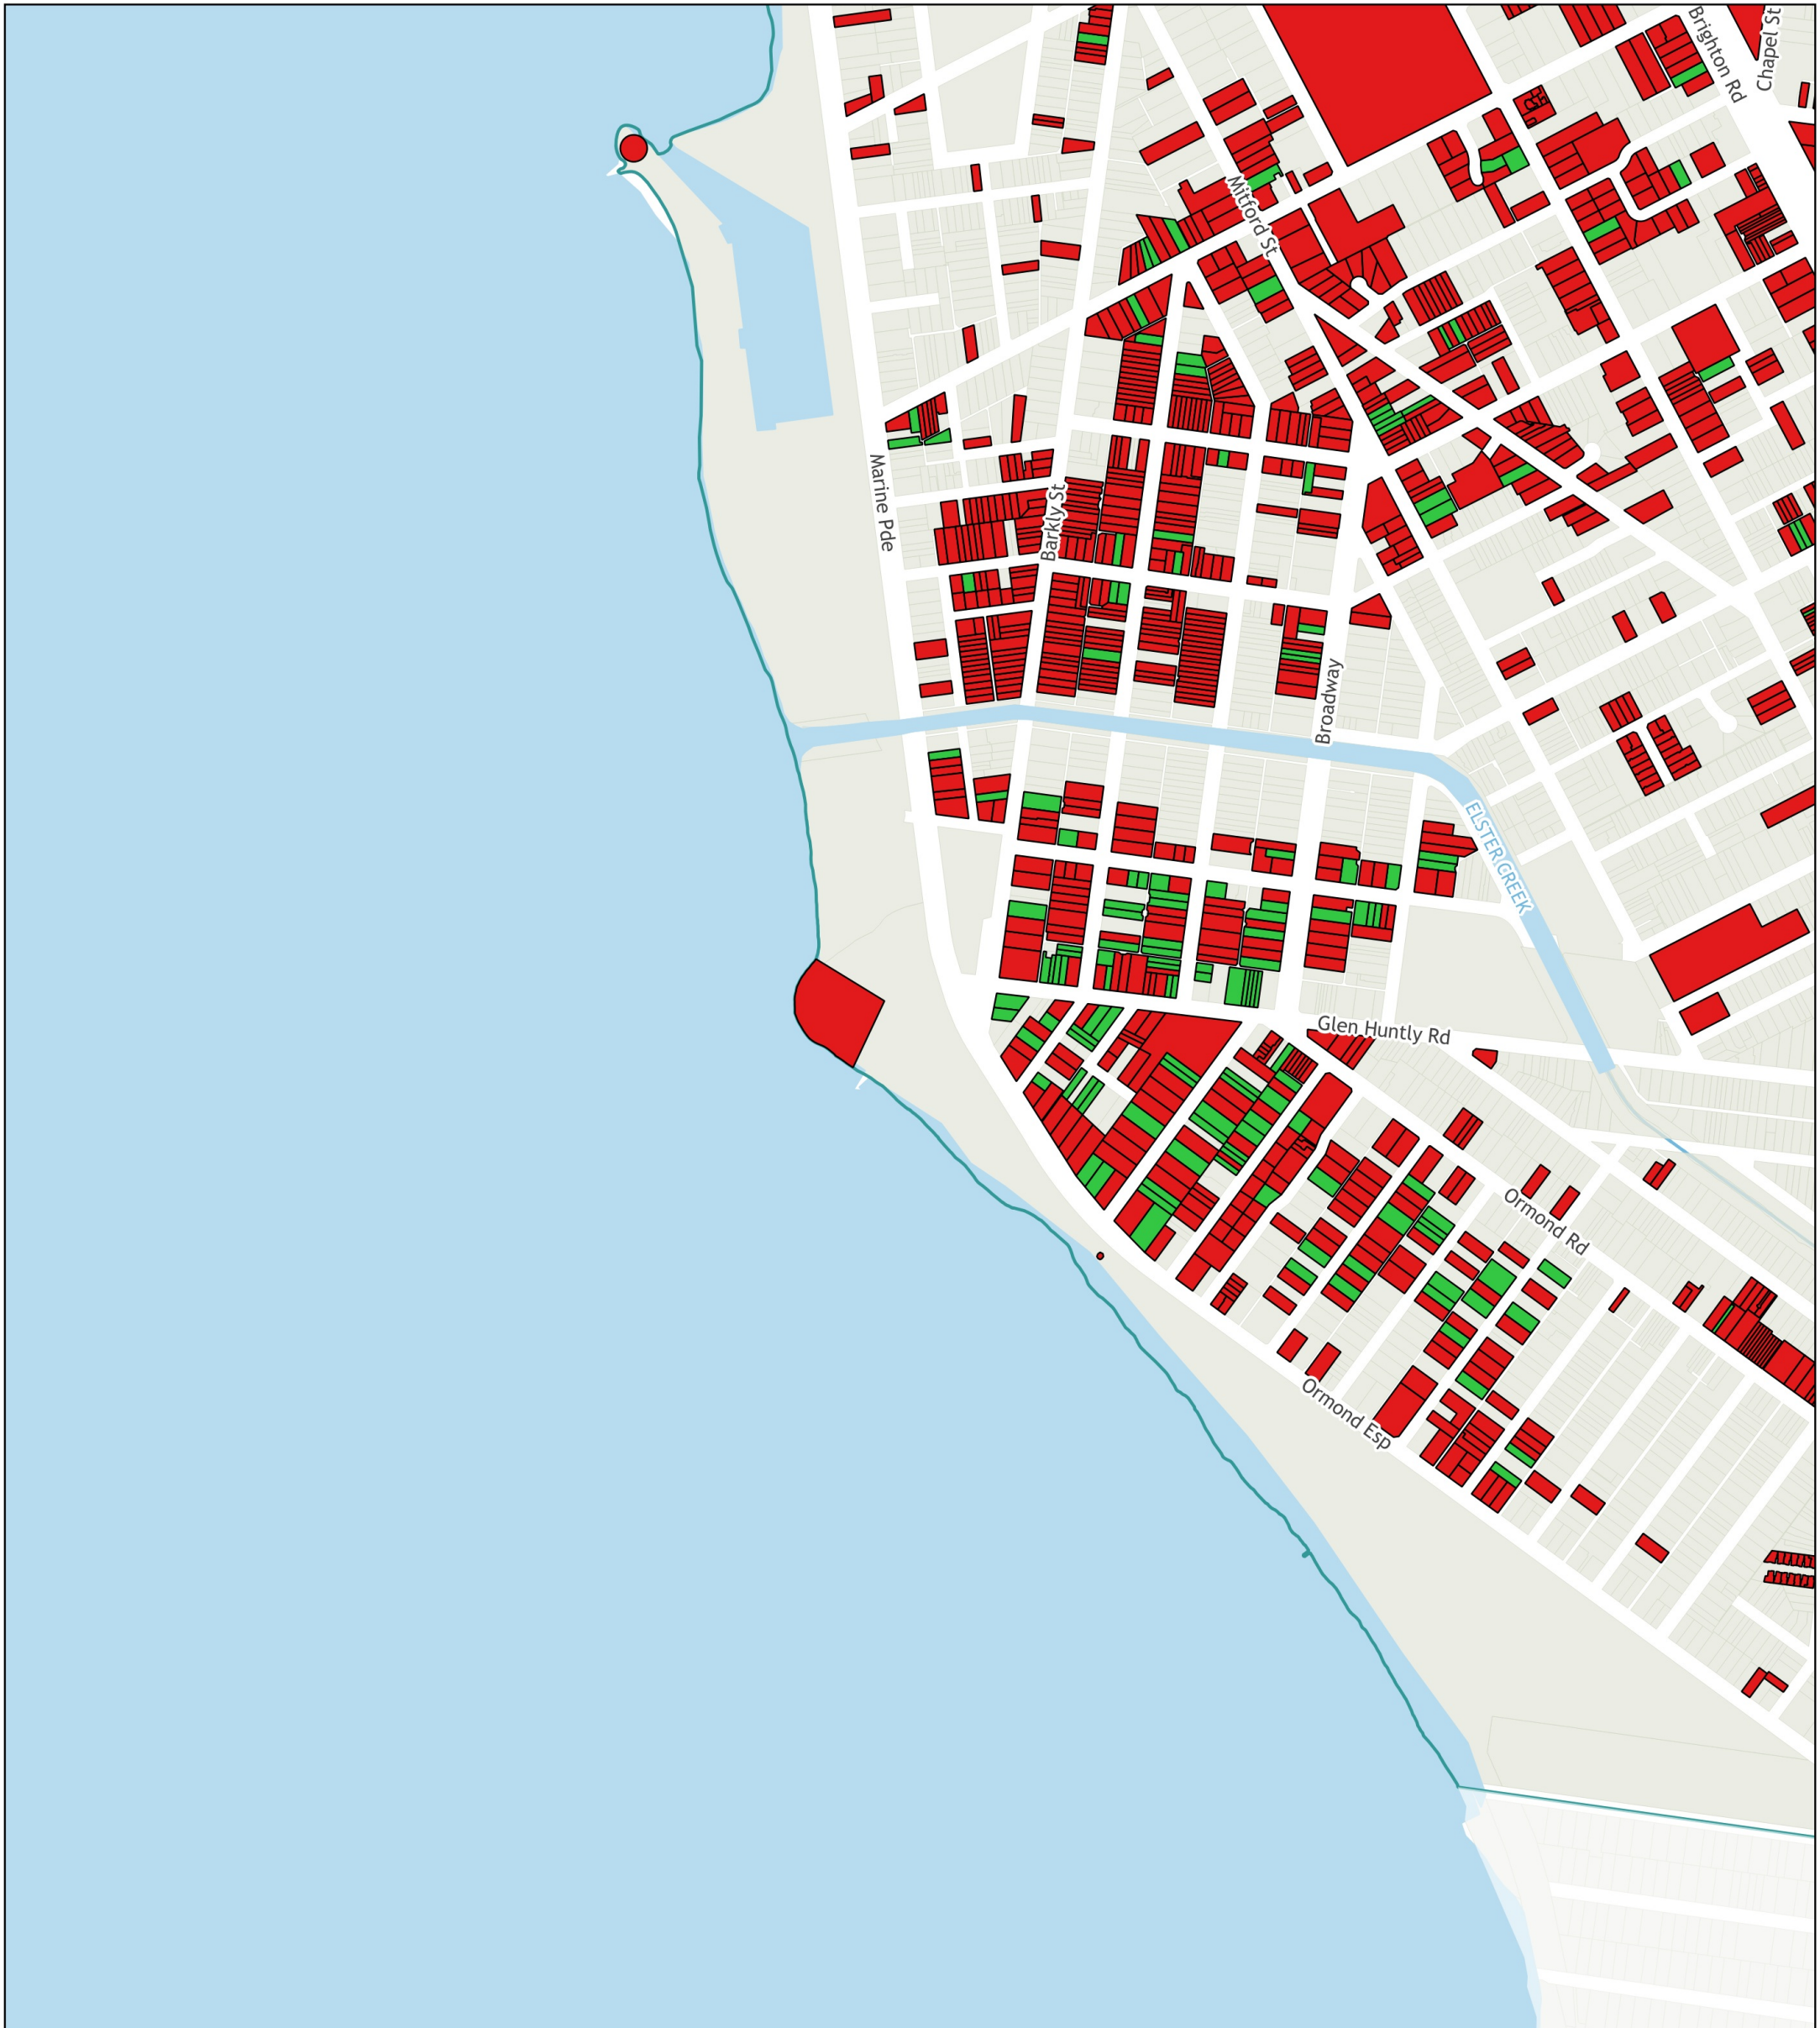

Source: Including, but not limited to City of Port Phillip and Vic Map. Copyright remains with its respective holders.

City of Port Phillip Heritage Policy Map

January 2020

Map 7 of 9

Amendment C188port - Gazetted Version

- Significant Heritage Place - inside HO
- Contributory Heritage Place - inside HO

Disclaimer: The City of Port Phillip does not warrant the accuracy or completeness of the information on this map and shall not bear any responsibility or liability for errors or omissions in the information. Reproduction is unauthorised unless with express written permission of the City of Port Phillip.

Source: Including, but not limited to City of Port Phillip and Vic Map. Copyright remains with its respective holders.

Printed: 15/01/2020

City of Port Phillip Heritage Policy Map

January 2020

Map 8 of 9

Amendment C188port - Gazetted Version