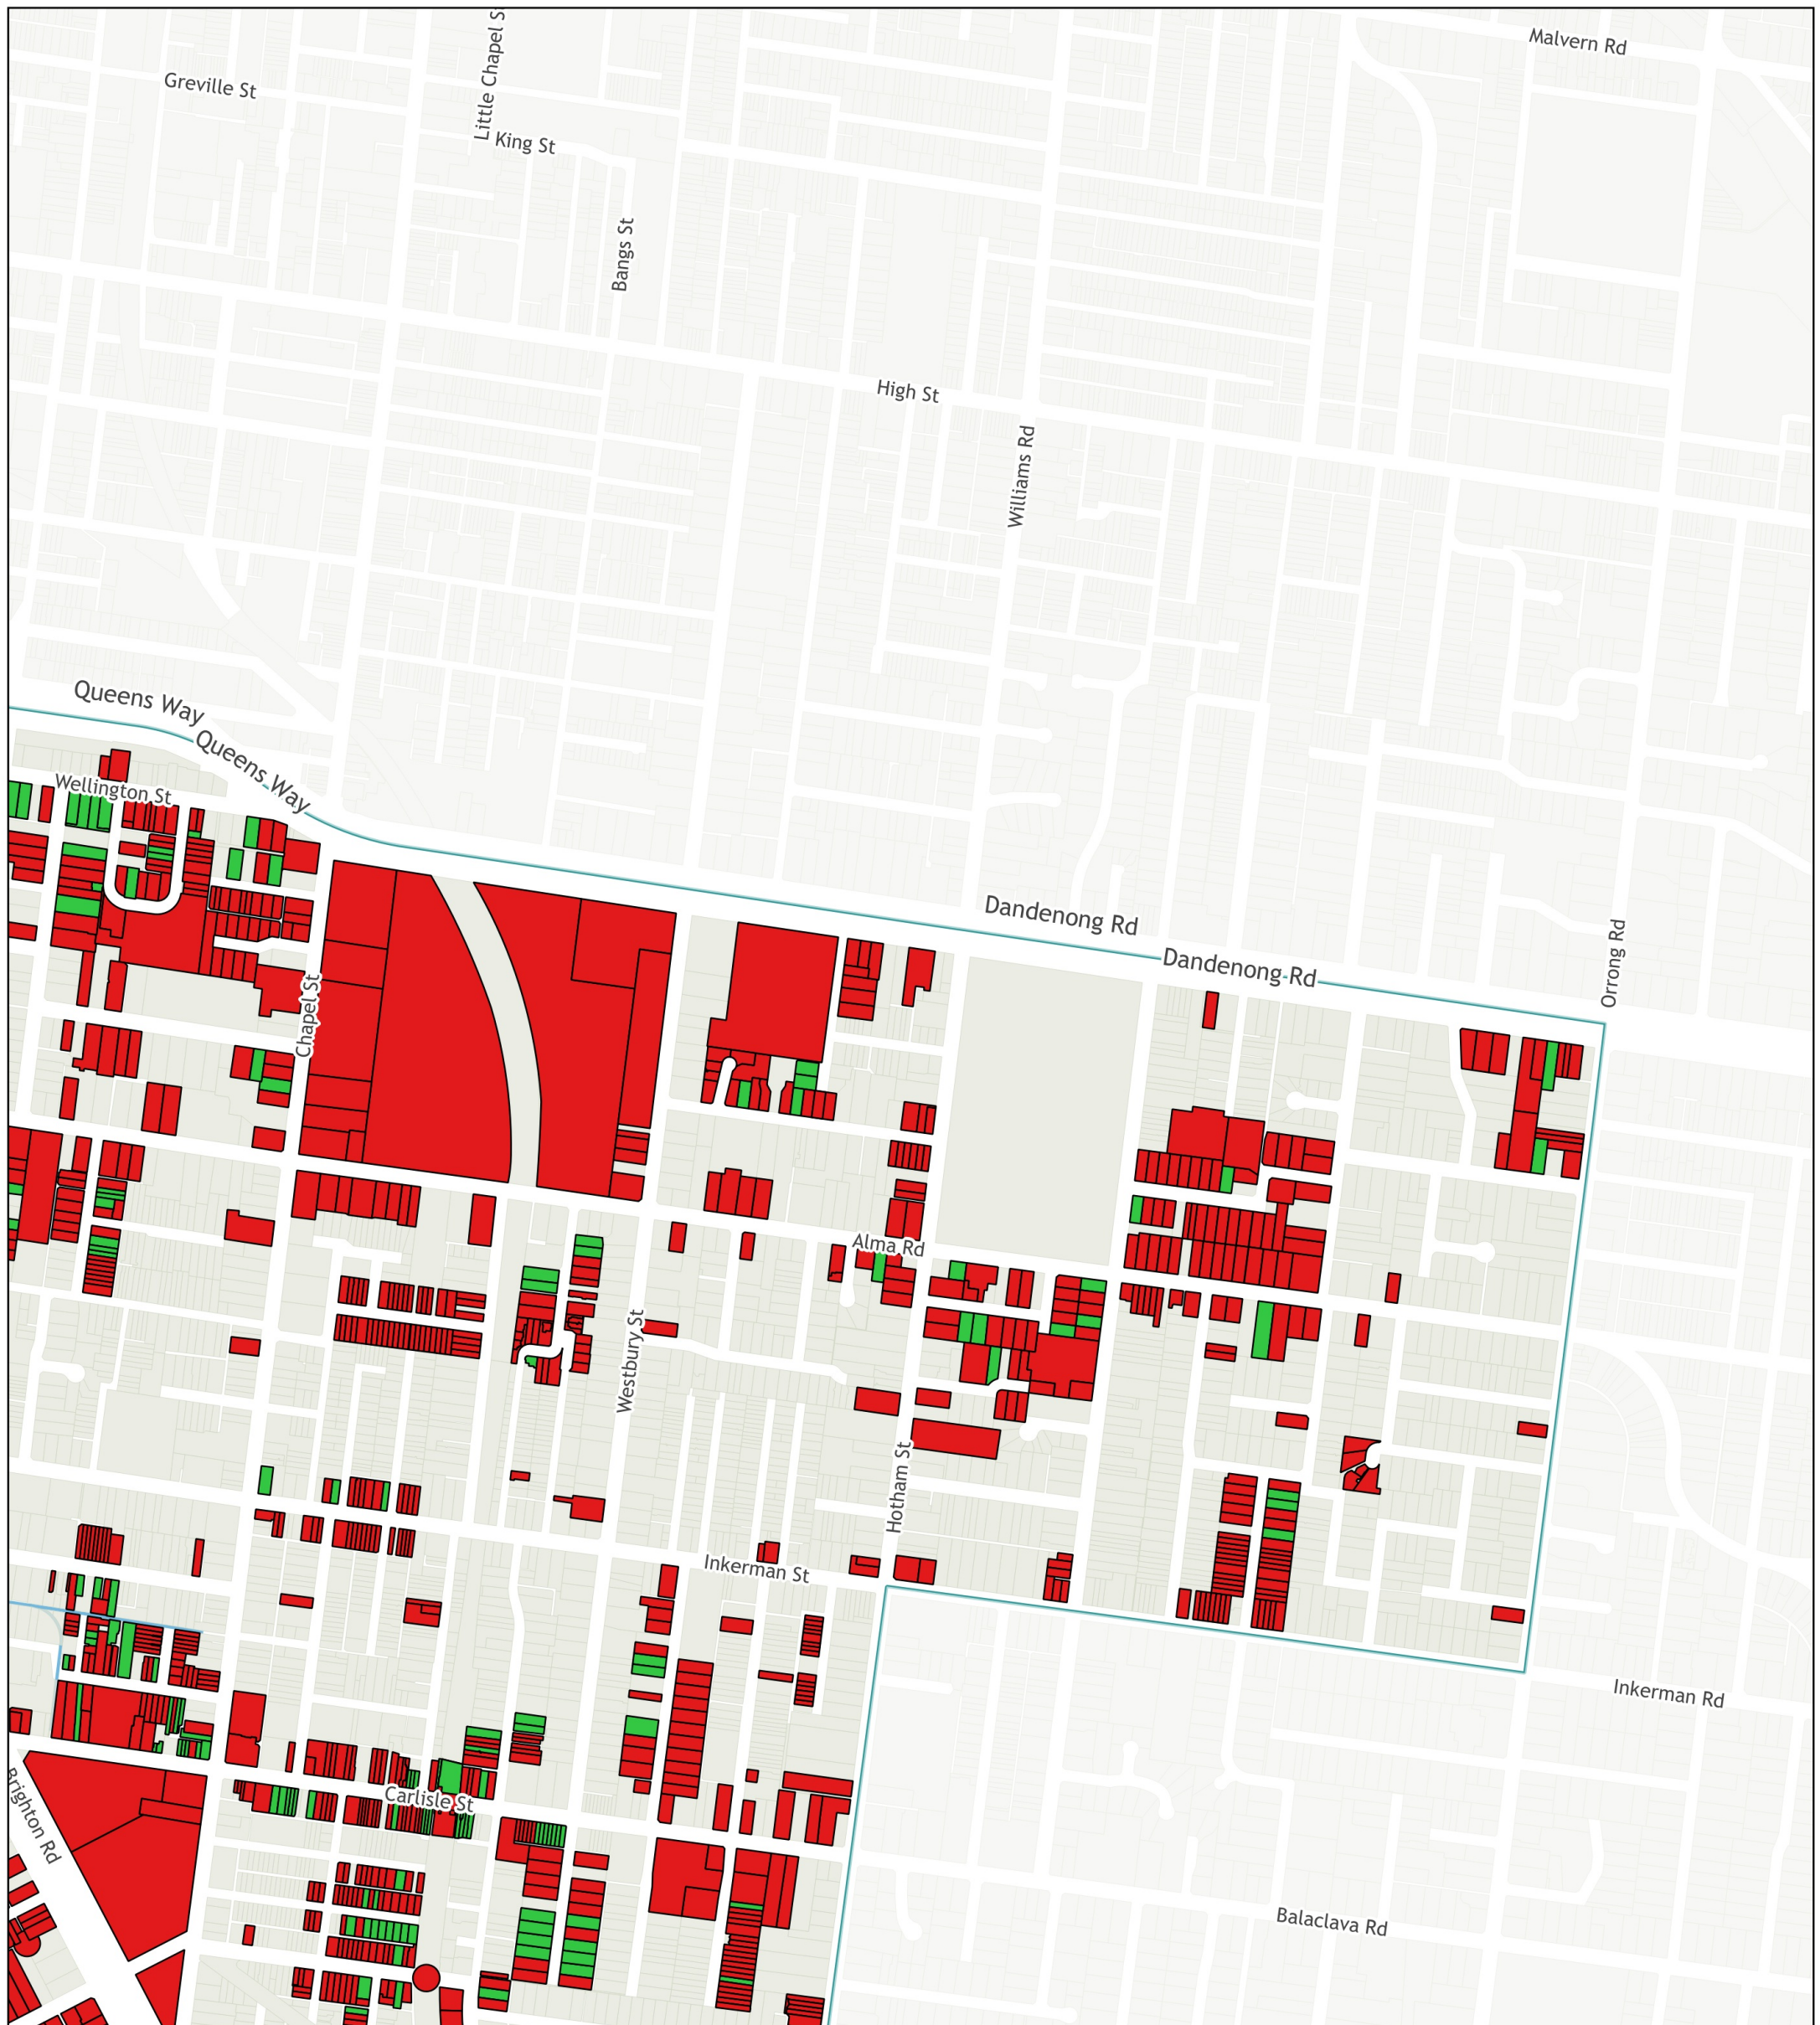

Source: Including, but not limited to City of Port Phillip and Vic Map. Copyright remains with its respective holders.

Printed: 15/01/2020

City of Port Phillip Heritage Policy Map

January 2020

Map 6 of 9

Amendment C188port - Gazetted Version

- Significant Heritage Place - inside HO
- Contributory Heritage Place - inside HO

Disclaimer: The City of Port Phillip does not warrant the accuracy or completeness of the information on this map and shall not bear any responsibility or liability for errors or omissions in the information. Reproduction is unauthorised unless with express written permission of the City of Port Phillip.

Source: Including, but not limited to City of Port Phillip and Vic Map. Copyright remains with its respective holders.

City of Port Phillip Heritage Policy Map

January 2020

Map 7 of 9

Amendment C188port - Gazetted Version