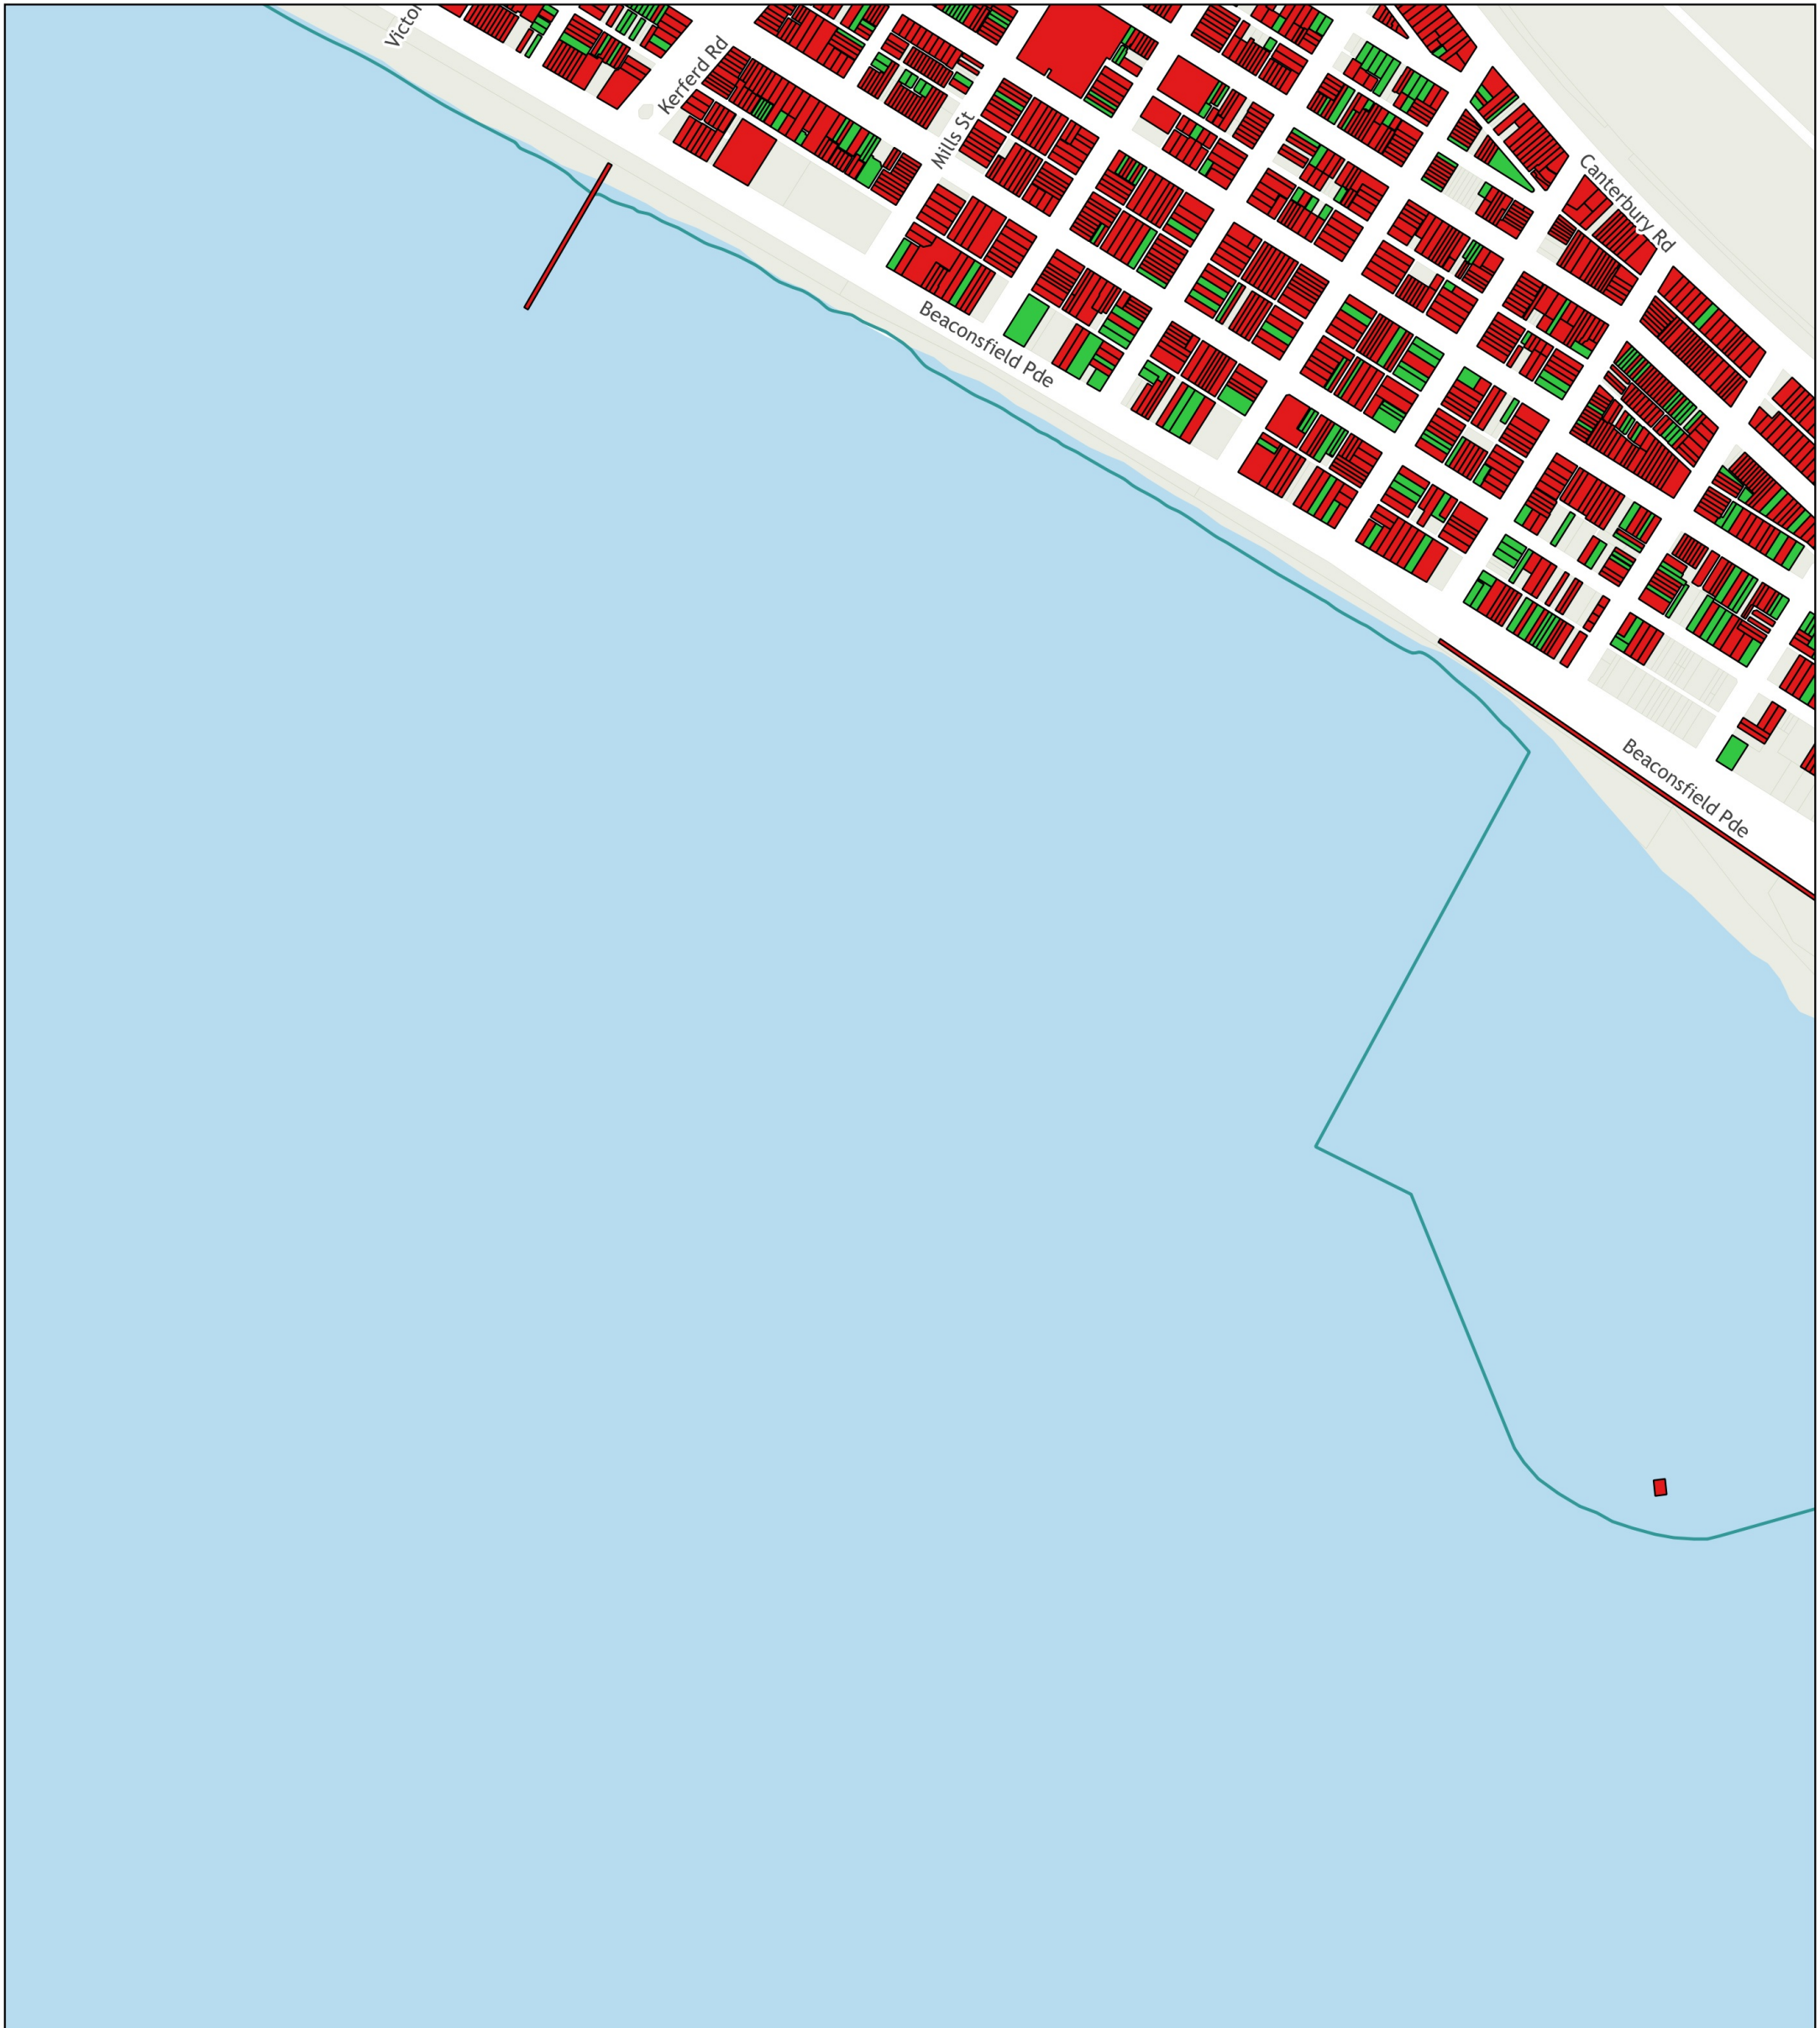

Source: Including, but not limited to City of Port Phillip and Vic Map. Copyright remains with its respective holders.

City of Port Phillip Heritage Policy Map

January 2020

Map 4 of 9

Amendment C188port - Gazetted Version

- Significant Heritage Place - inside HO
- Contributory Heritage Place - inside HO

Disclaimer: The City of Port Phillip does not warrant the accuracy or completeness of the information on this map and shall not bear any responsibility or liability for errors or omissions in the information. Reproduction is unauthorised unless with express written permission of the City of Port Phillip.

Source: Including, but not limited to City of Port Phillip and Vic Map. Copyright remains with its respective holders.

City of Port Phillip Heritage Policy Map

January 2020

Map 5 of 9

Amendment C188port - Gazetted Version

Source: Including, but not limited to City of Port Phillip and Vic Map. Copyright remains with its respective holders.

Printed: 15/01/2020

City of Port Phillip Heritage Policy Map

January 2020

Map 6 of 9

Amendment C188port - Gazetted Version