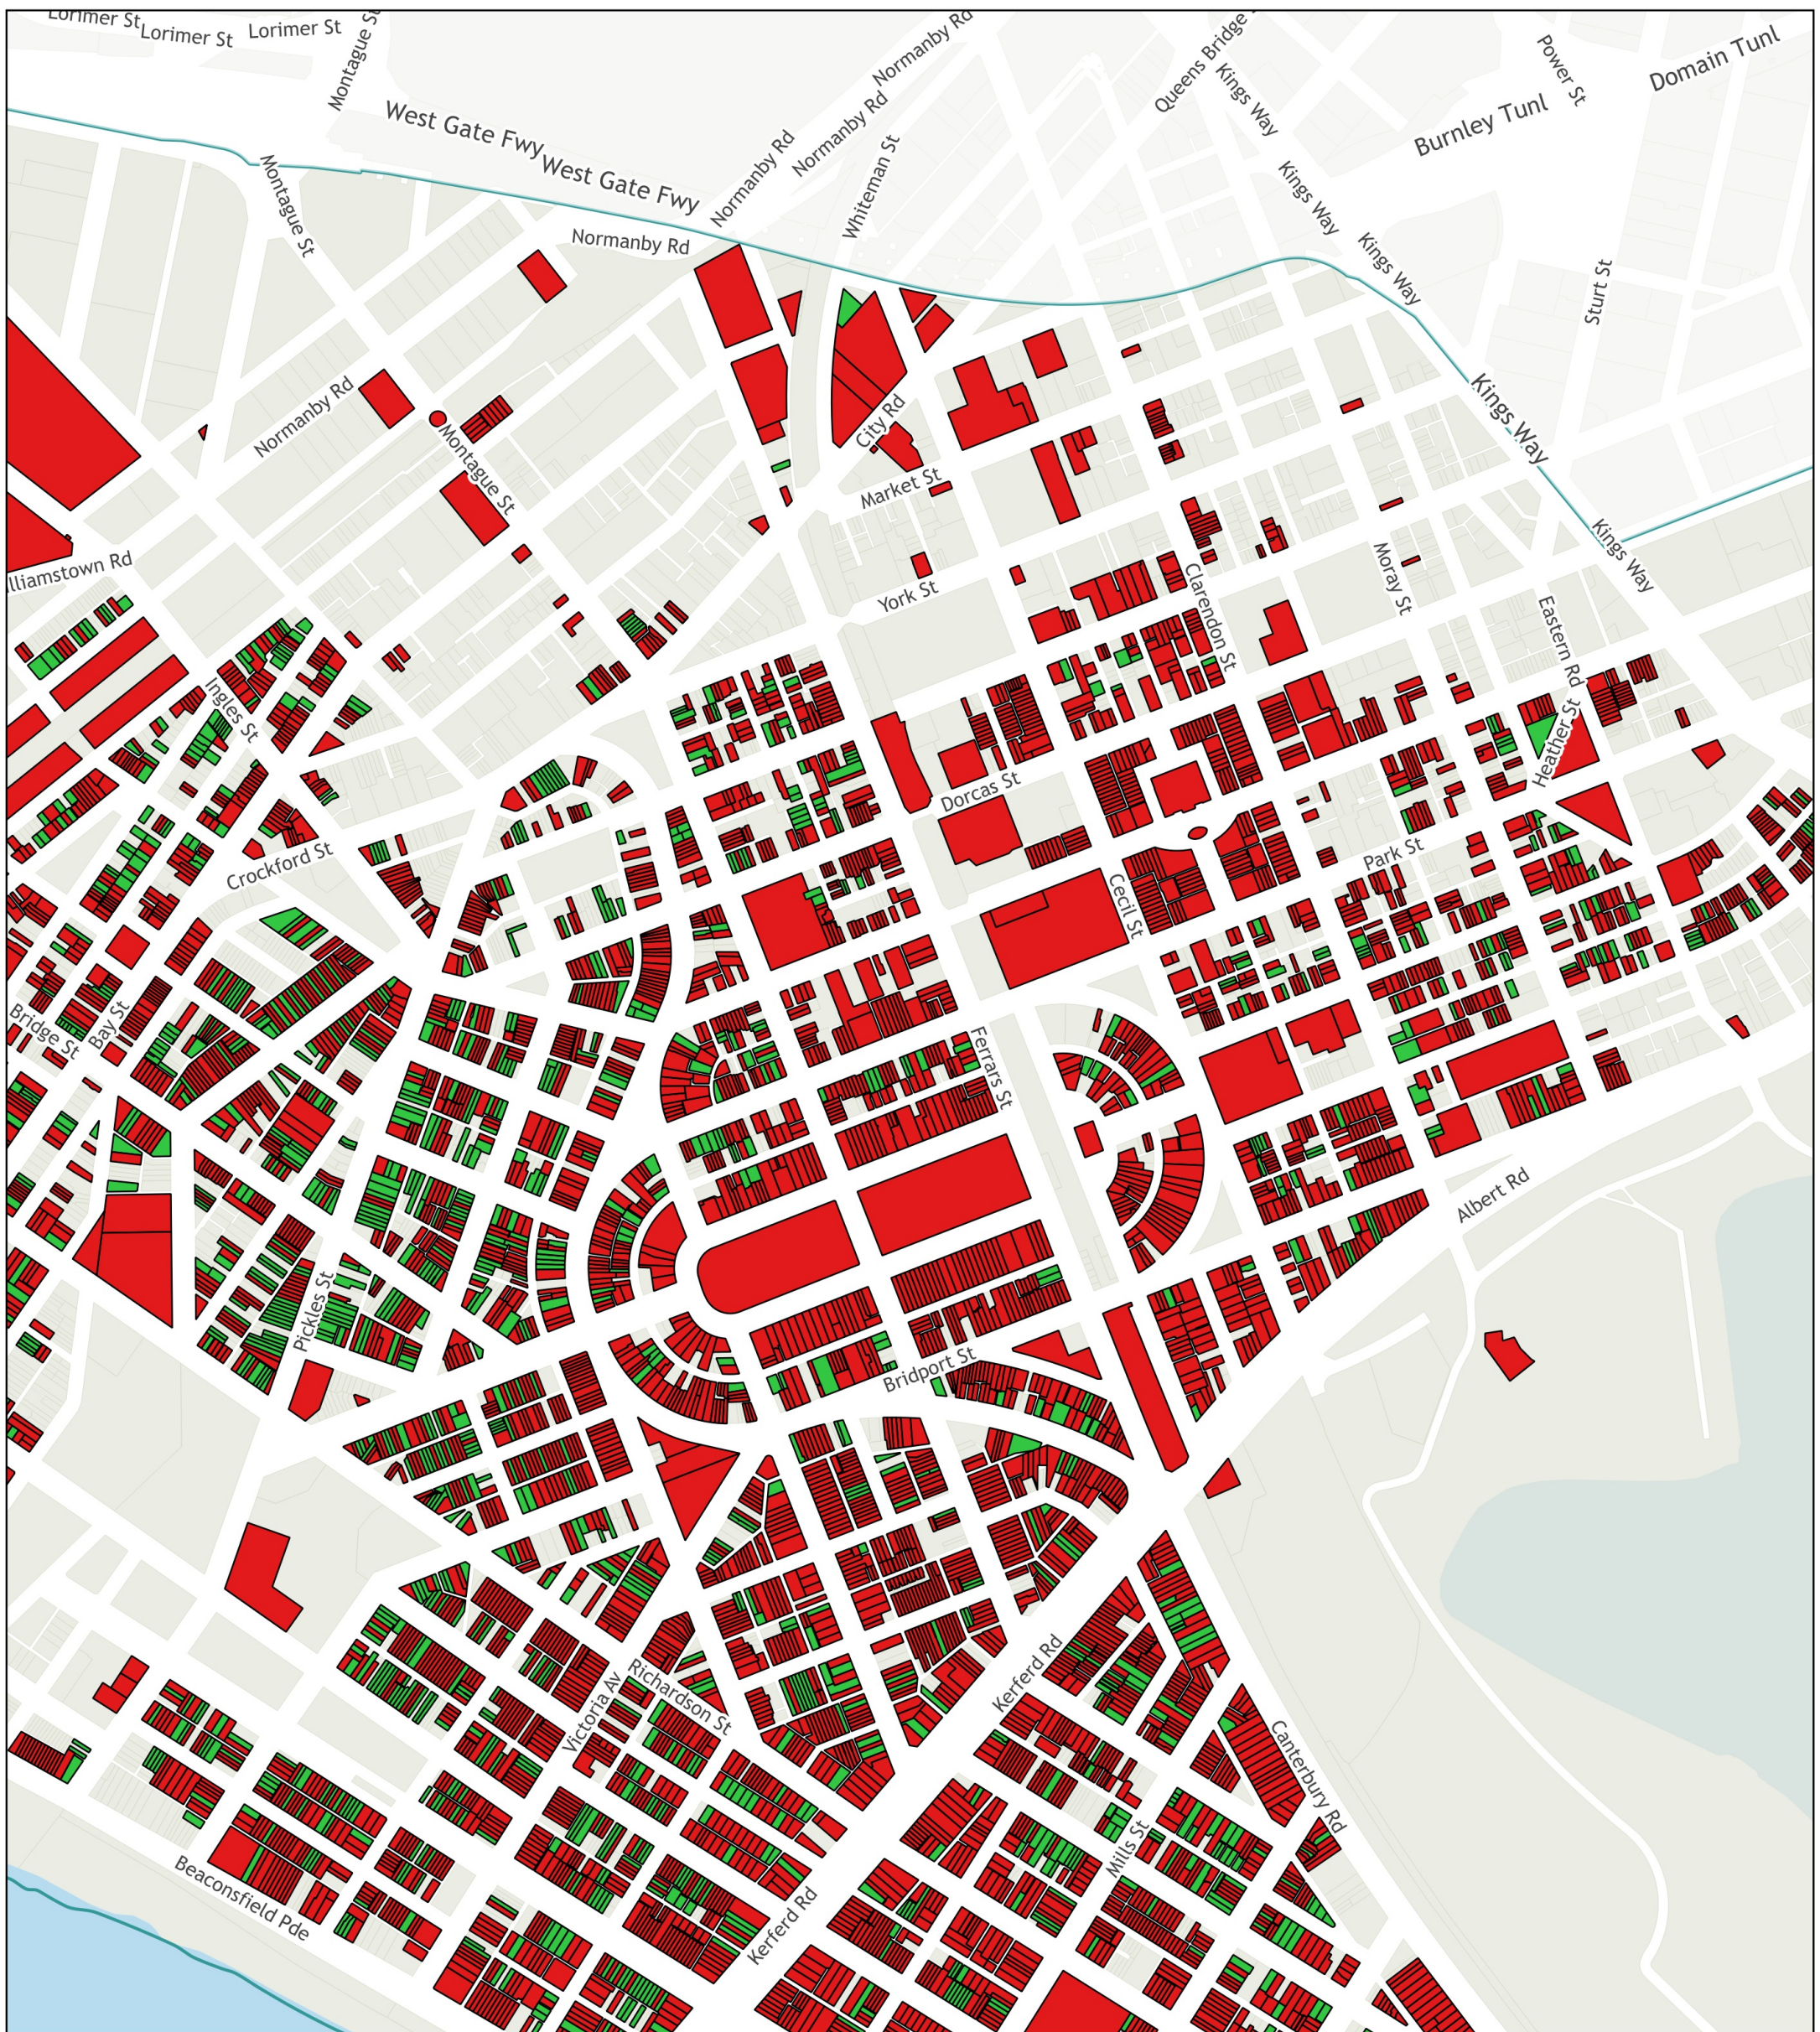

City of Port Phillip Heritage Policy Map

January 2020

Map 1 of 9

Amendment C188port - Gazetted Version

- Significant Heritage Place - inside HO
- Contributory Heritage Place - inside HO

Disclaimer: The City of Port Phillip does not warrant the accuracy or completeness of the information on this map and shall not bear any responsibility or liability for errors or omissions in the information. Reproduction is unauthorised unless with express written permission of the City of Port Phillip.

Source: Including, but not limited to City of Port Phillip and Vic Map. Copyright remains with its respective holders.

City of Port Phillip Heritage Policy Map

January 2020

Map 2 of 9

Amendment C188port - Gazetted Version

- Significant Heritage Place - inside HO
- Contributory Heritage Place - inside HO

Disclaimer: The City of Port Phillip does not warrant the accuracy or completeness of the information on this map and shall not bear any responsibility or liability for errors or omissions in the information. Reproduction is unauthorised unless with express written permission of the City of Port Phillip.

Source: Including, but not limited to City of Port Phillip and Vic Map. Copyright remains with its respective holders.

City of Port Phillip Heritage Policy Map

January 2020

Map 3 of 9

Amendment C188port - Gazetted Version