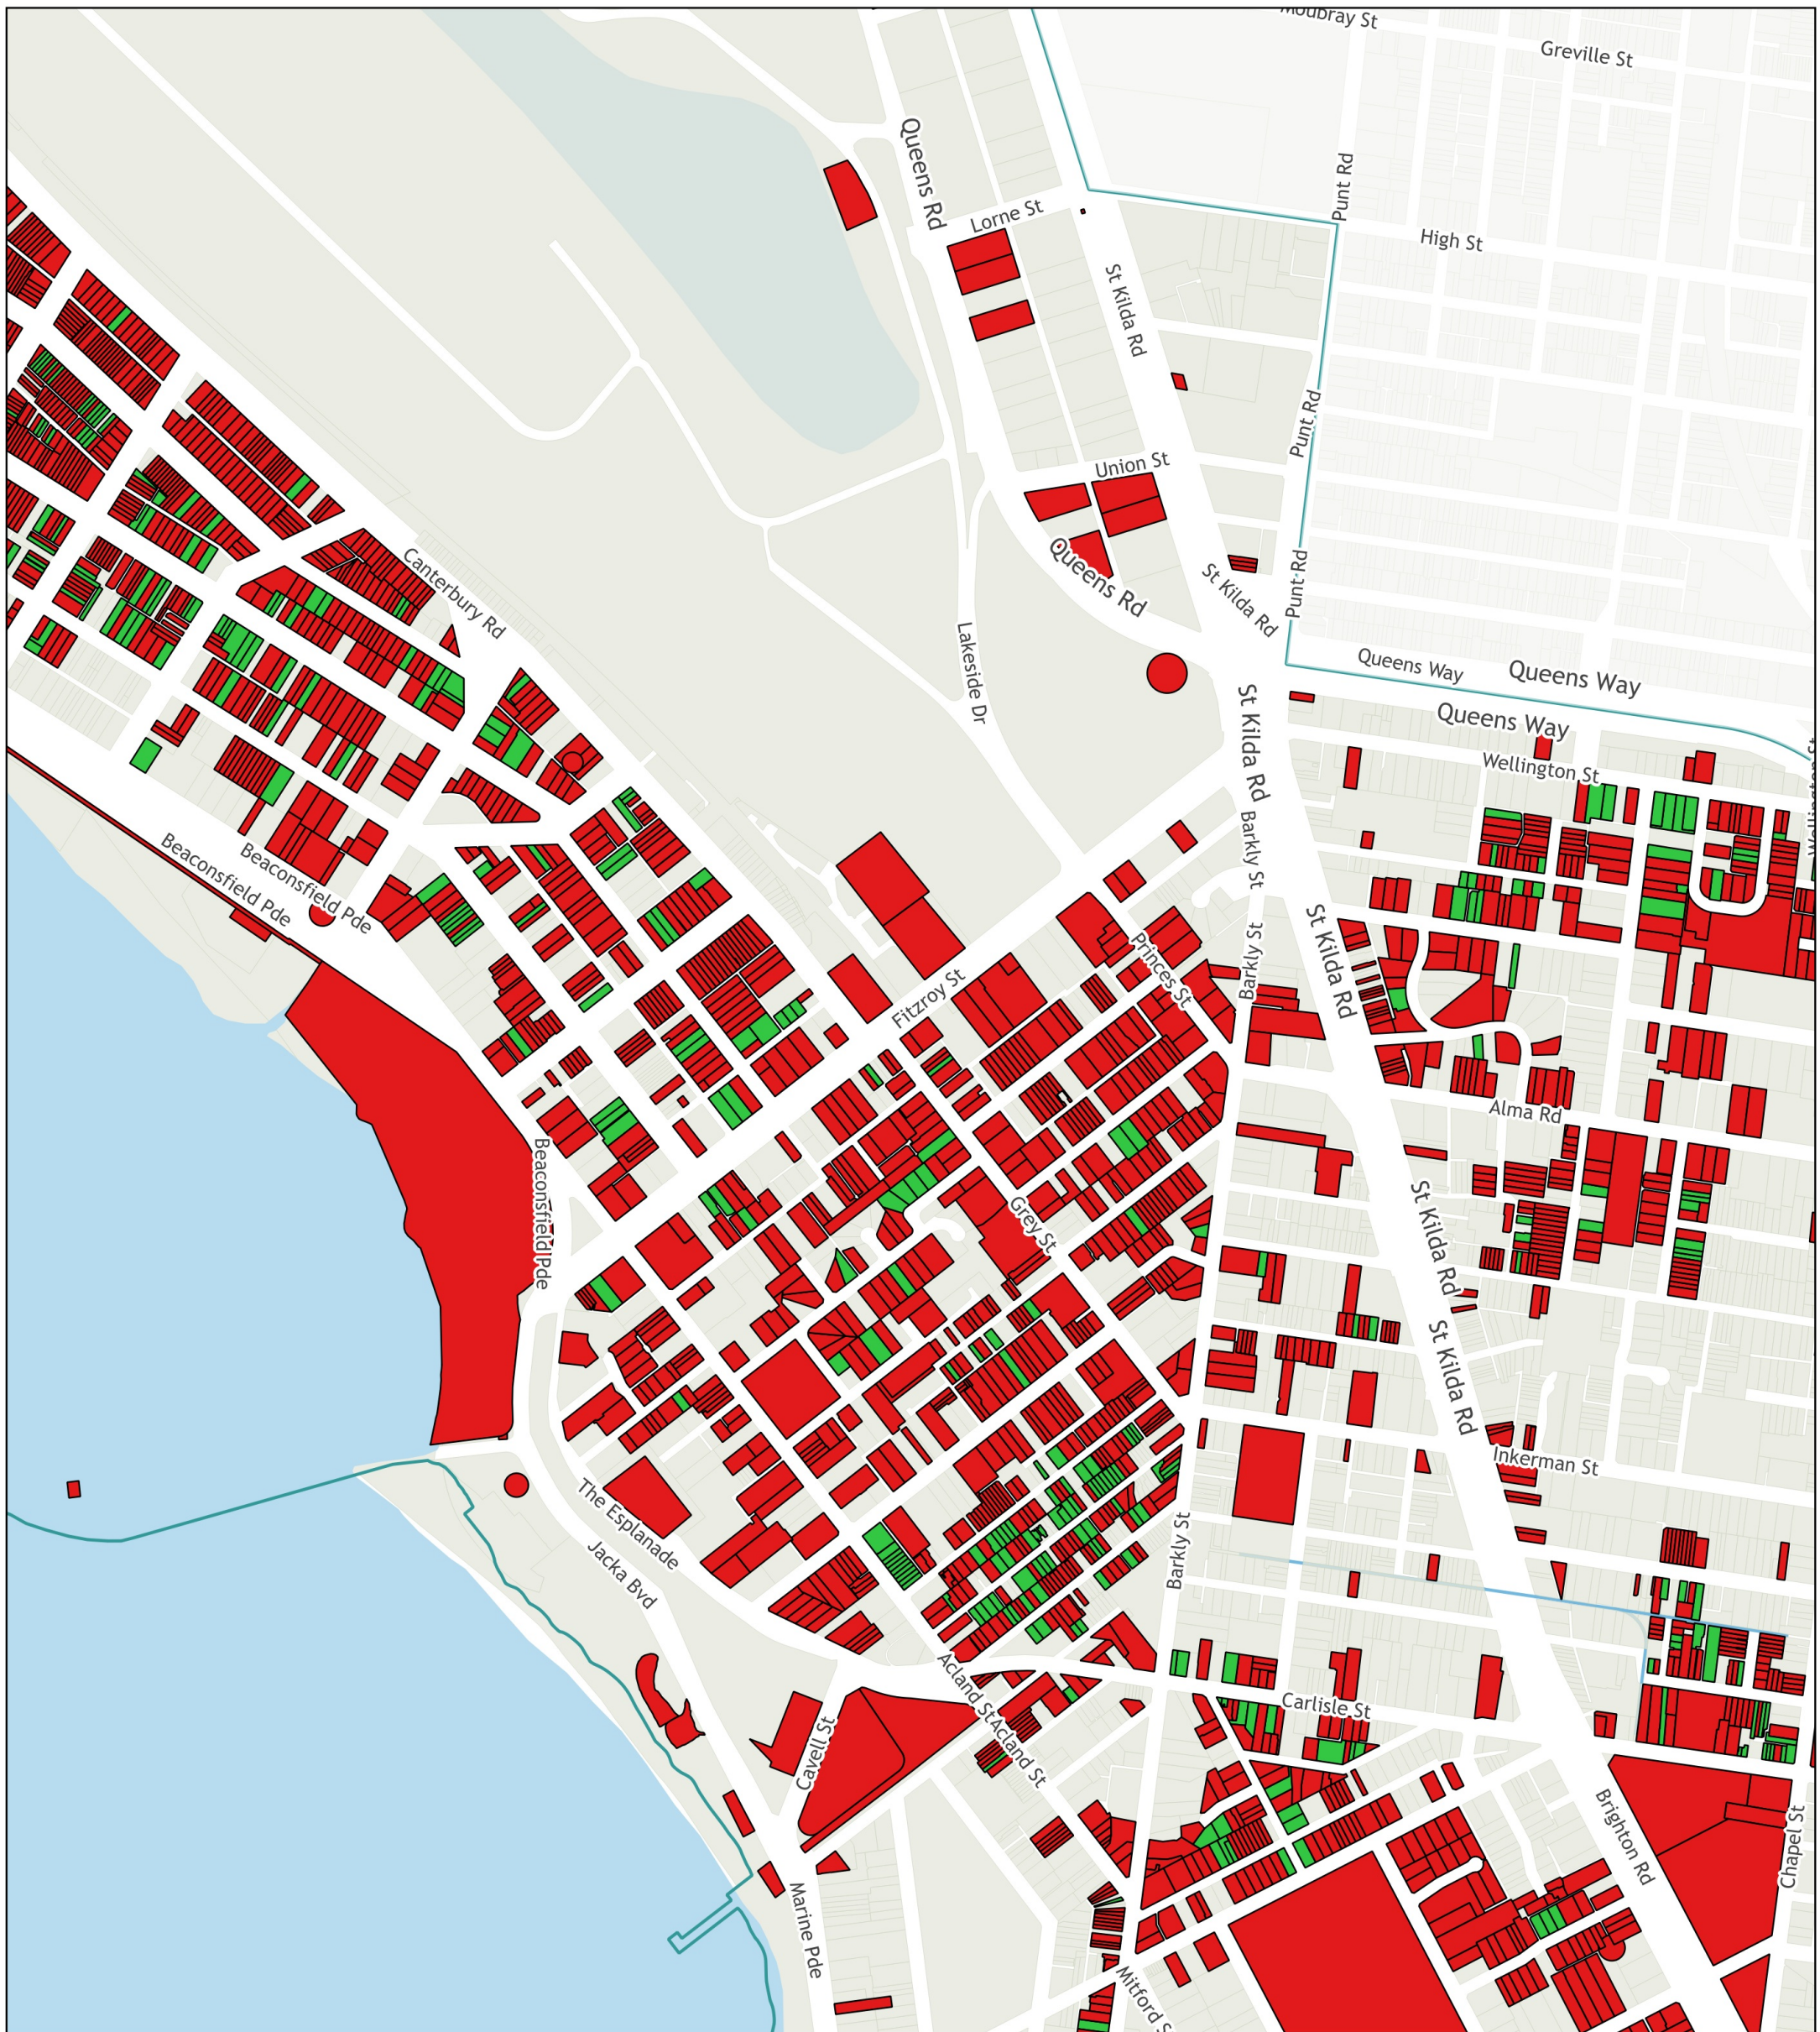

Source: Including, but not limited to City of Port Phillip and Vic Map. Copyright remains with its respective holders.

City of Port Phillip Heritage Policy Map

January 2020

Map 5 of 9

Amendment C188port - Gazetted Version

- Significant Heritage Place - inside HO
- Contributory Heritage Place - inside HO

Disclaimer: The City of Port Phillip does not warrant the accuracy or completeness of the information on this map and shall not bear any responsibility or liability for errors or omissions in the information. Reproduction is unauthorised unless with express written permission of the City of Port Phillip.

Source: Including, but not limited to City of Port Phillip and Vic Map. Copyright remains with its respective holders.

Printed: 15/01/2020

City of Port Phillip Heritage Policy Map

January 2020

Map 6 of 9

Amendment C188port - Gazetted Version

Source: Including, but not limited to City of Port Phillip and Vic Map. Copyright remains with its respective holders.

City of Port Phillip Heritage Policy Map

January 2020

Map 7 of 9

Amendment C188port - Gazetted Version