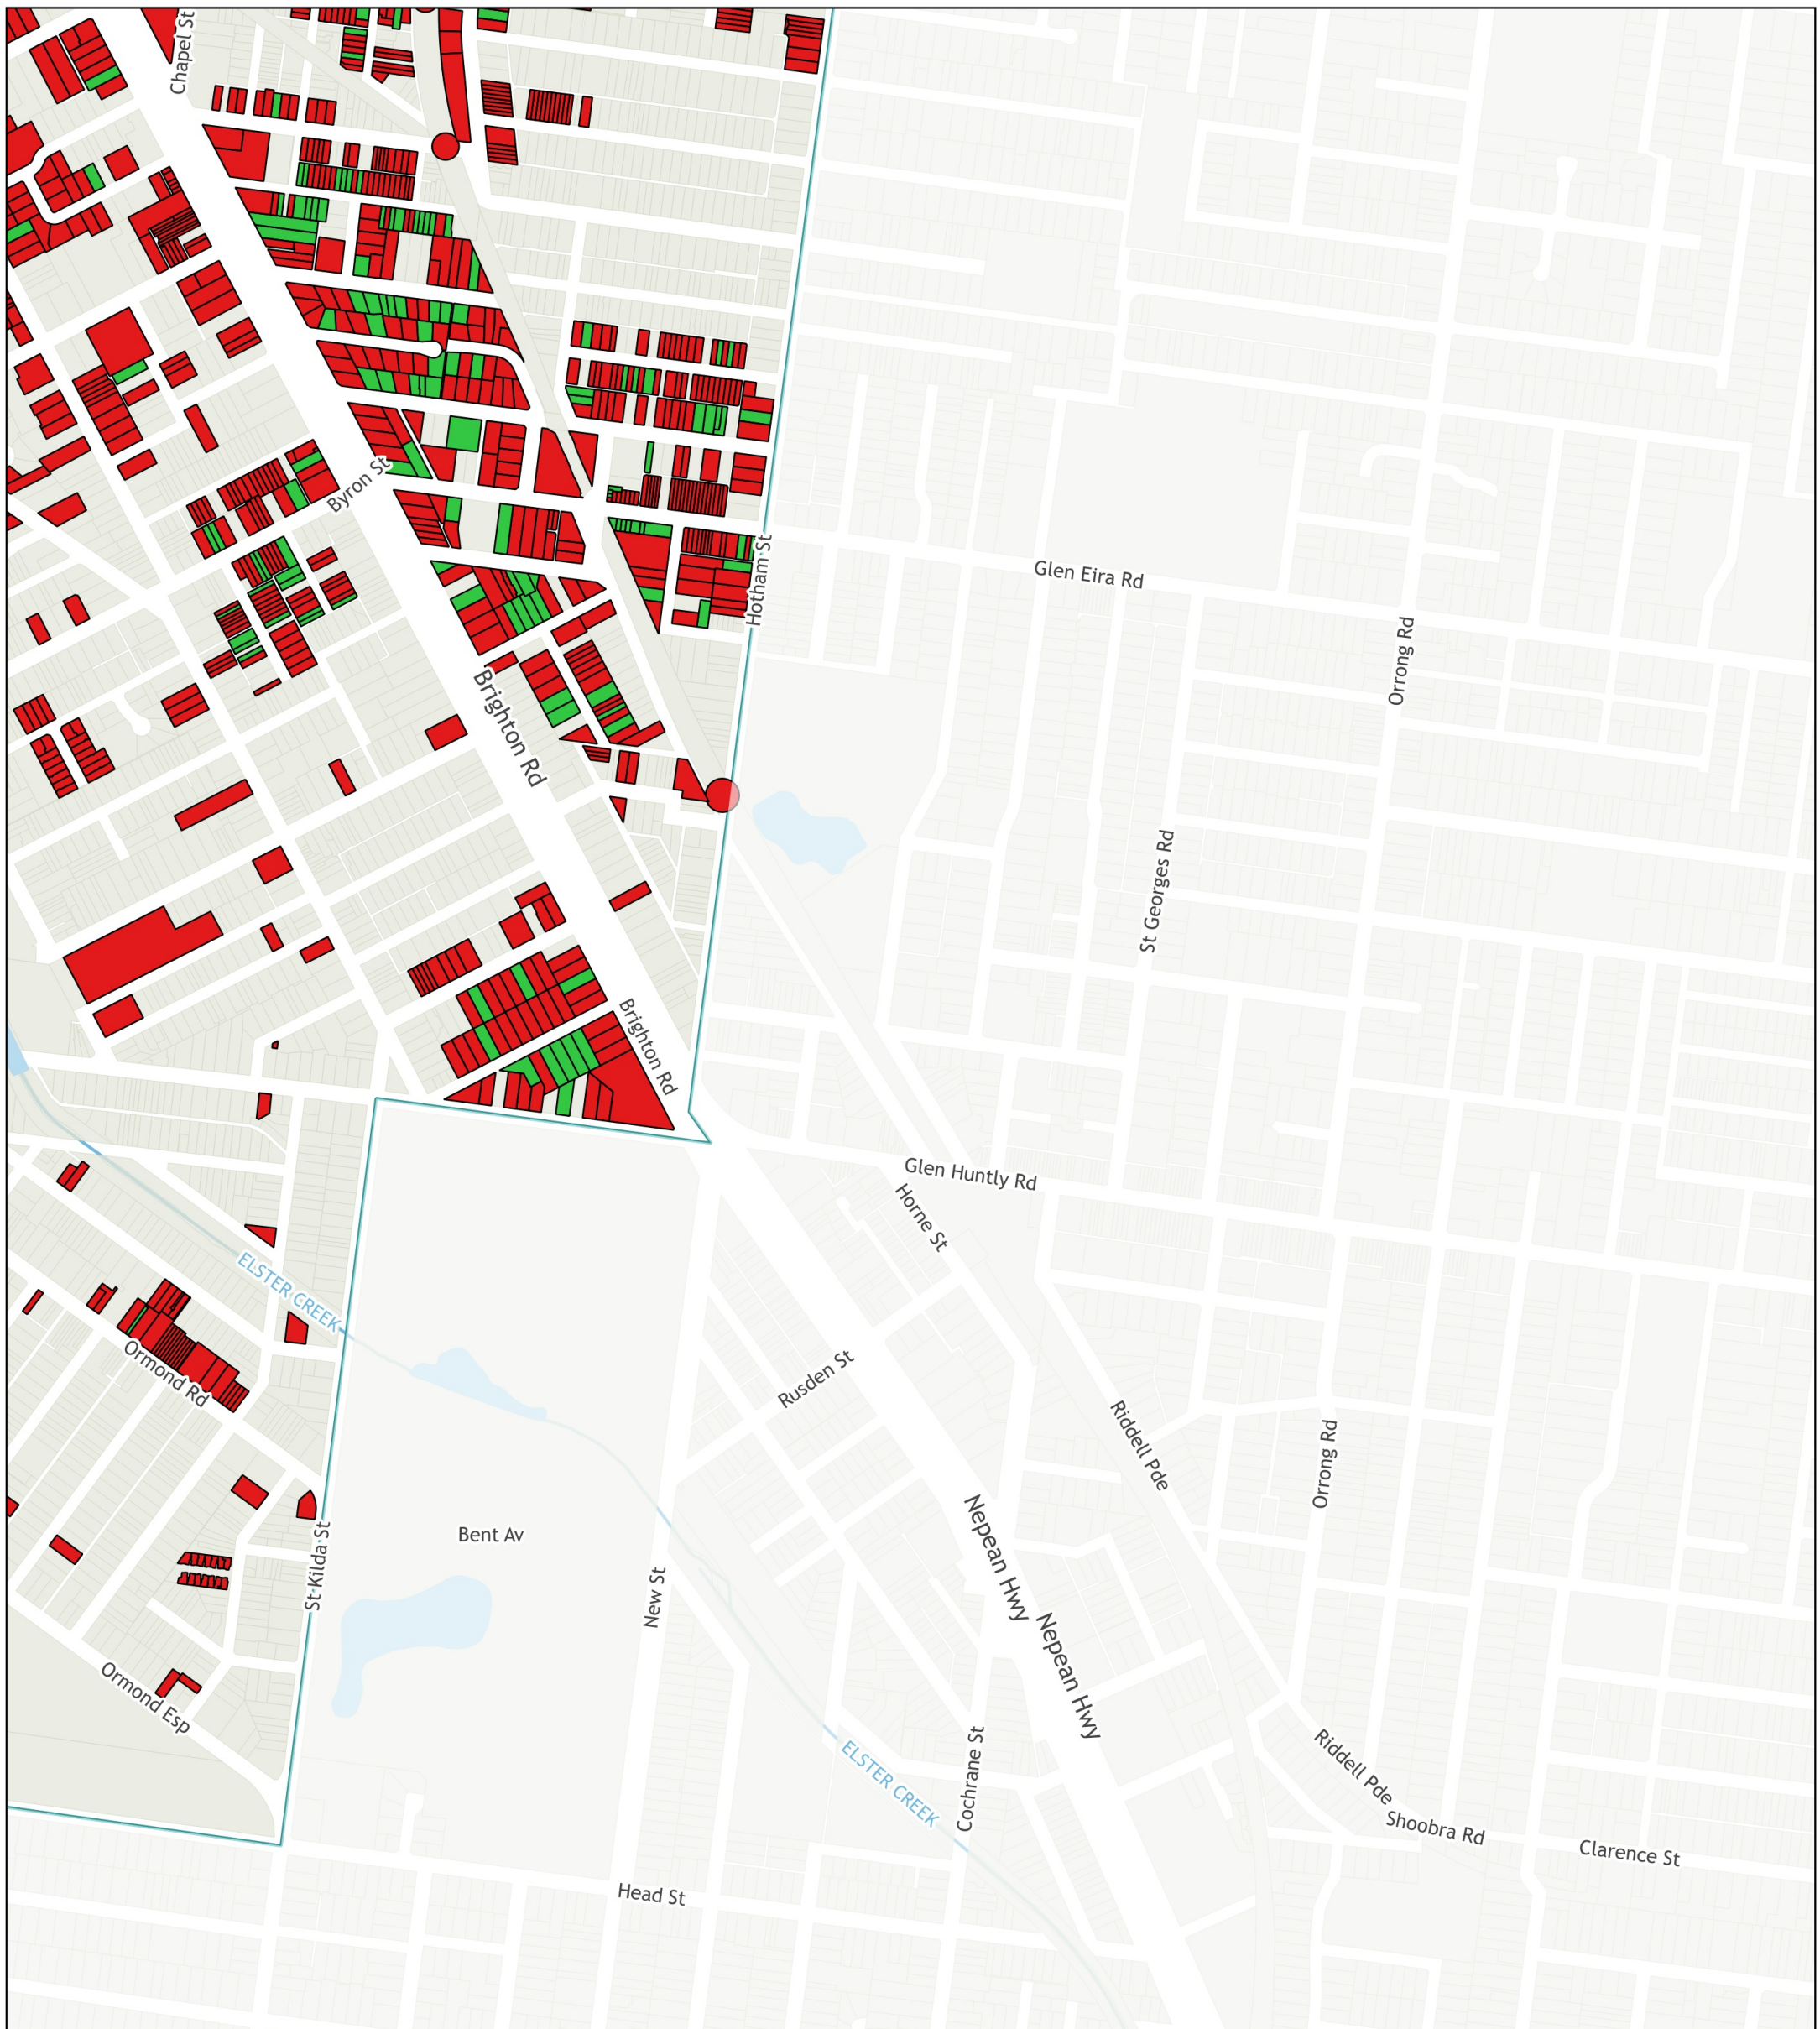

Source: Including, but not limited to City of Port Phillip and Vic Map. Copyright remains with its respective holders.

Printed: 15/01/2020

City of Port Phillip Heritage Policy Map

January 2020

Map 8 of 9

Amendment C188port - Gazetted Version

- Significant Heritage Place - inside HO
- Contributory Heritage Place - inside HO

Disclaimer: The City of Port Phillip does not warrant the accuracy or completeness of the information on this map and shall not bear any responsibility or liability for errors or omissions in the information. Reproduction is unauthorised unless with express written permission of the City of Port Phillip.

Source: Including, but not limited to City of Port Phillip and Vic Map. Copyright remains with its respective holders.

City of Port Phillip Heritage Policy Map

January 2020

Map 9 of 9

Amendment C188port - Gazetted Version

Source: Including, but not limited to City of Port Phillip and Vic Map. Copyright remains with its respective holders.