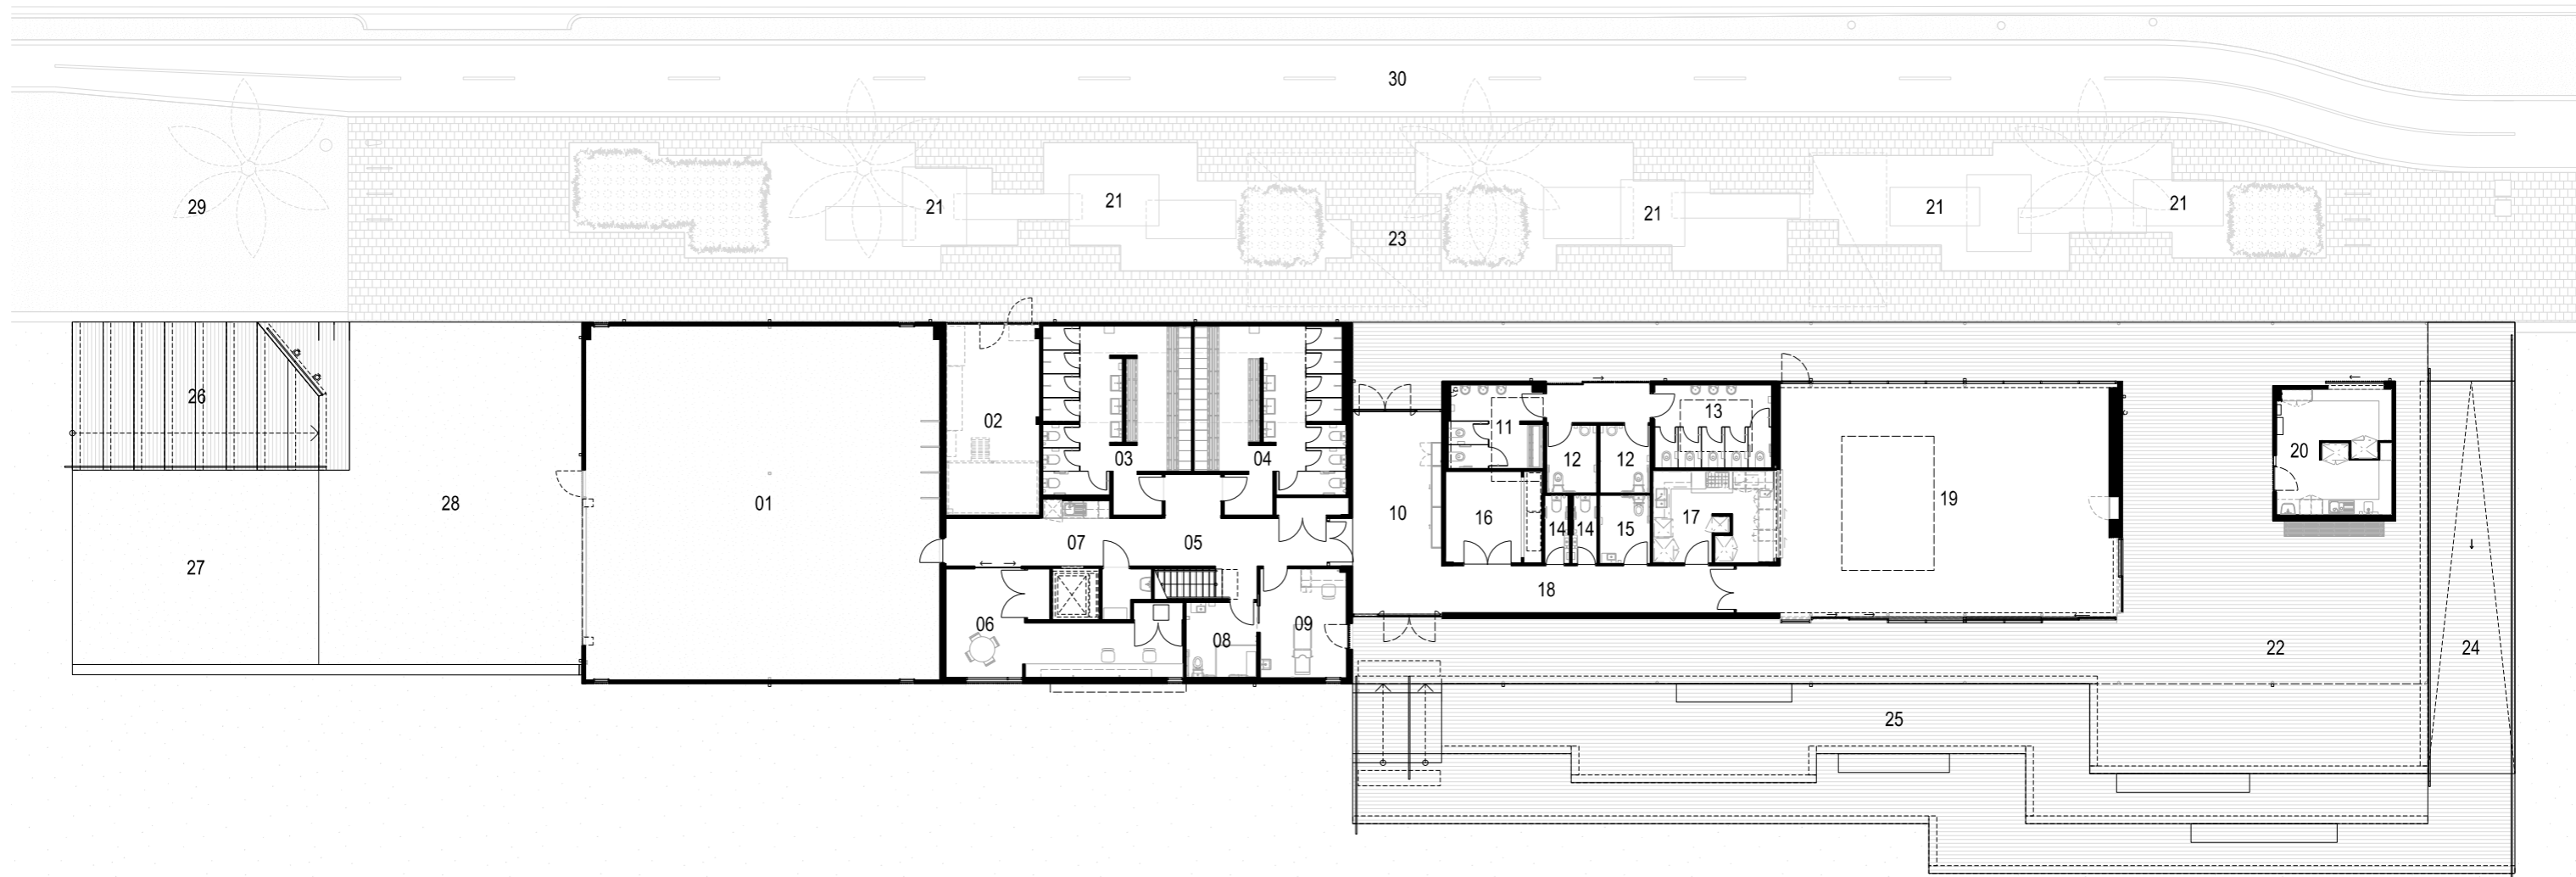

BEACONSFIELD PARADE

SOUTH MELBOURNE BEACH

- | | | | | | |
|------------------------|--------------------|-----------------------|-----------------------|-----------------------|---------------------------|
| 01. CLUB AQUATIC STORE | 06. OFFICE / ADMIN | 11. MALE PUBLIC W/C | 16. MP STORE | 21. SEATING PODS | 26. NORTH TCE SEATING |
| 02. BINS & SERVICES | 07. KITCHENETTE | 12. PUBLIC DDA W/C | 17. KITCHEN | 22. DECK | 27. VEHICLE ACCESS RAMP |
| 03. MALE CHANGE & WC | 08. DDA W/C | 13. FEMALE PUBLIC W/C | 18. CIRCULATION | 23. FORECOURT | 28. LANDING |
| 04. FEMALE CHANGE & WC | 09. FIRST AID | 14. MP W/C | 19. MULTIPURPOSE ROOM | 24. BEACH ACCESS RAMP | 29. EXISTING LAWN |
| 05. CIRCULATION | 10. ENTRY | 15. MP DDA W/C | 20. KIOSK | 25. SOUTH TCE SEATING | 30. NEW ASPHALT BIKE PATH |