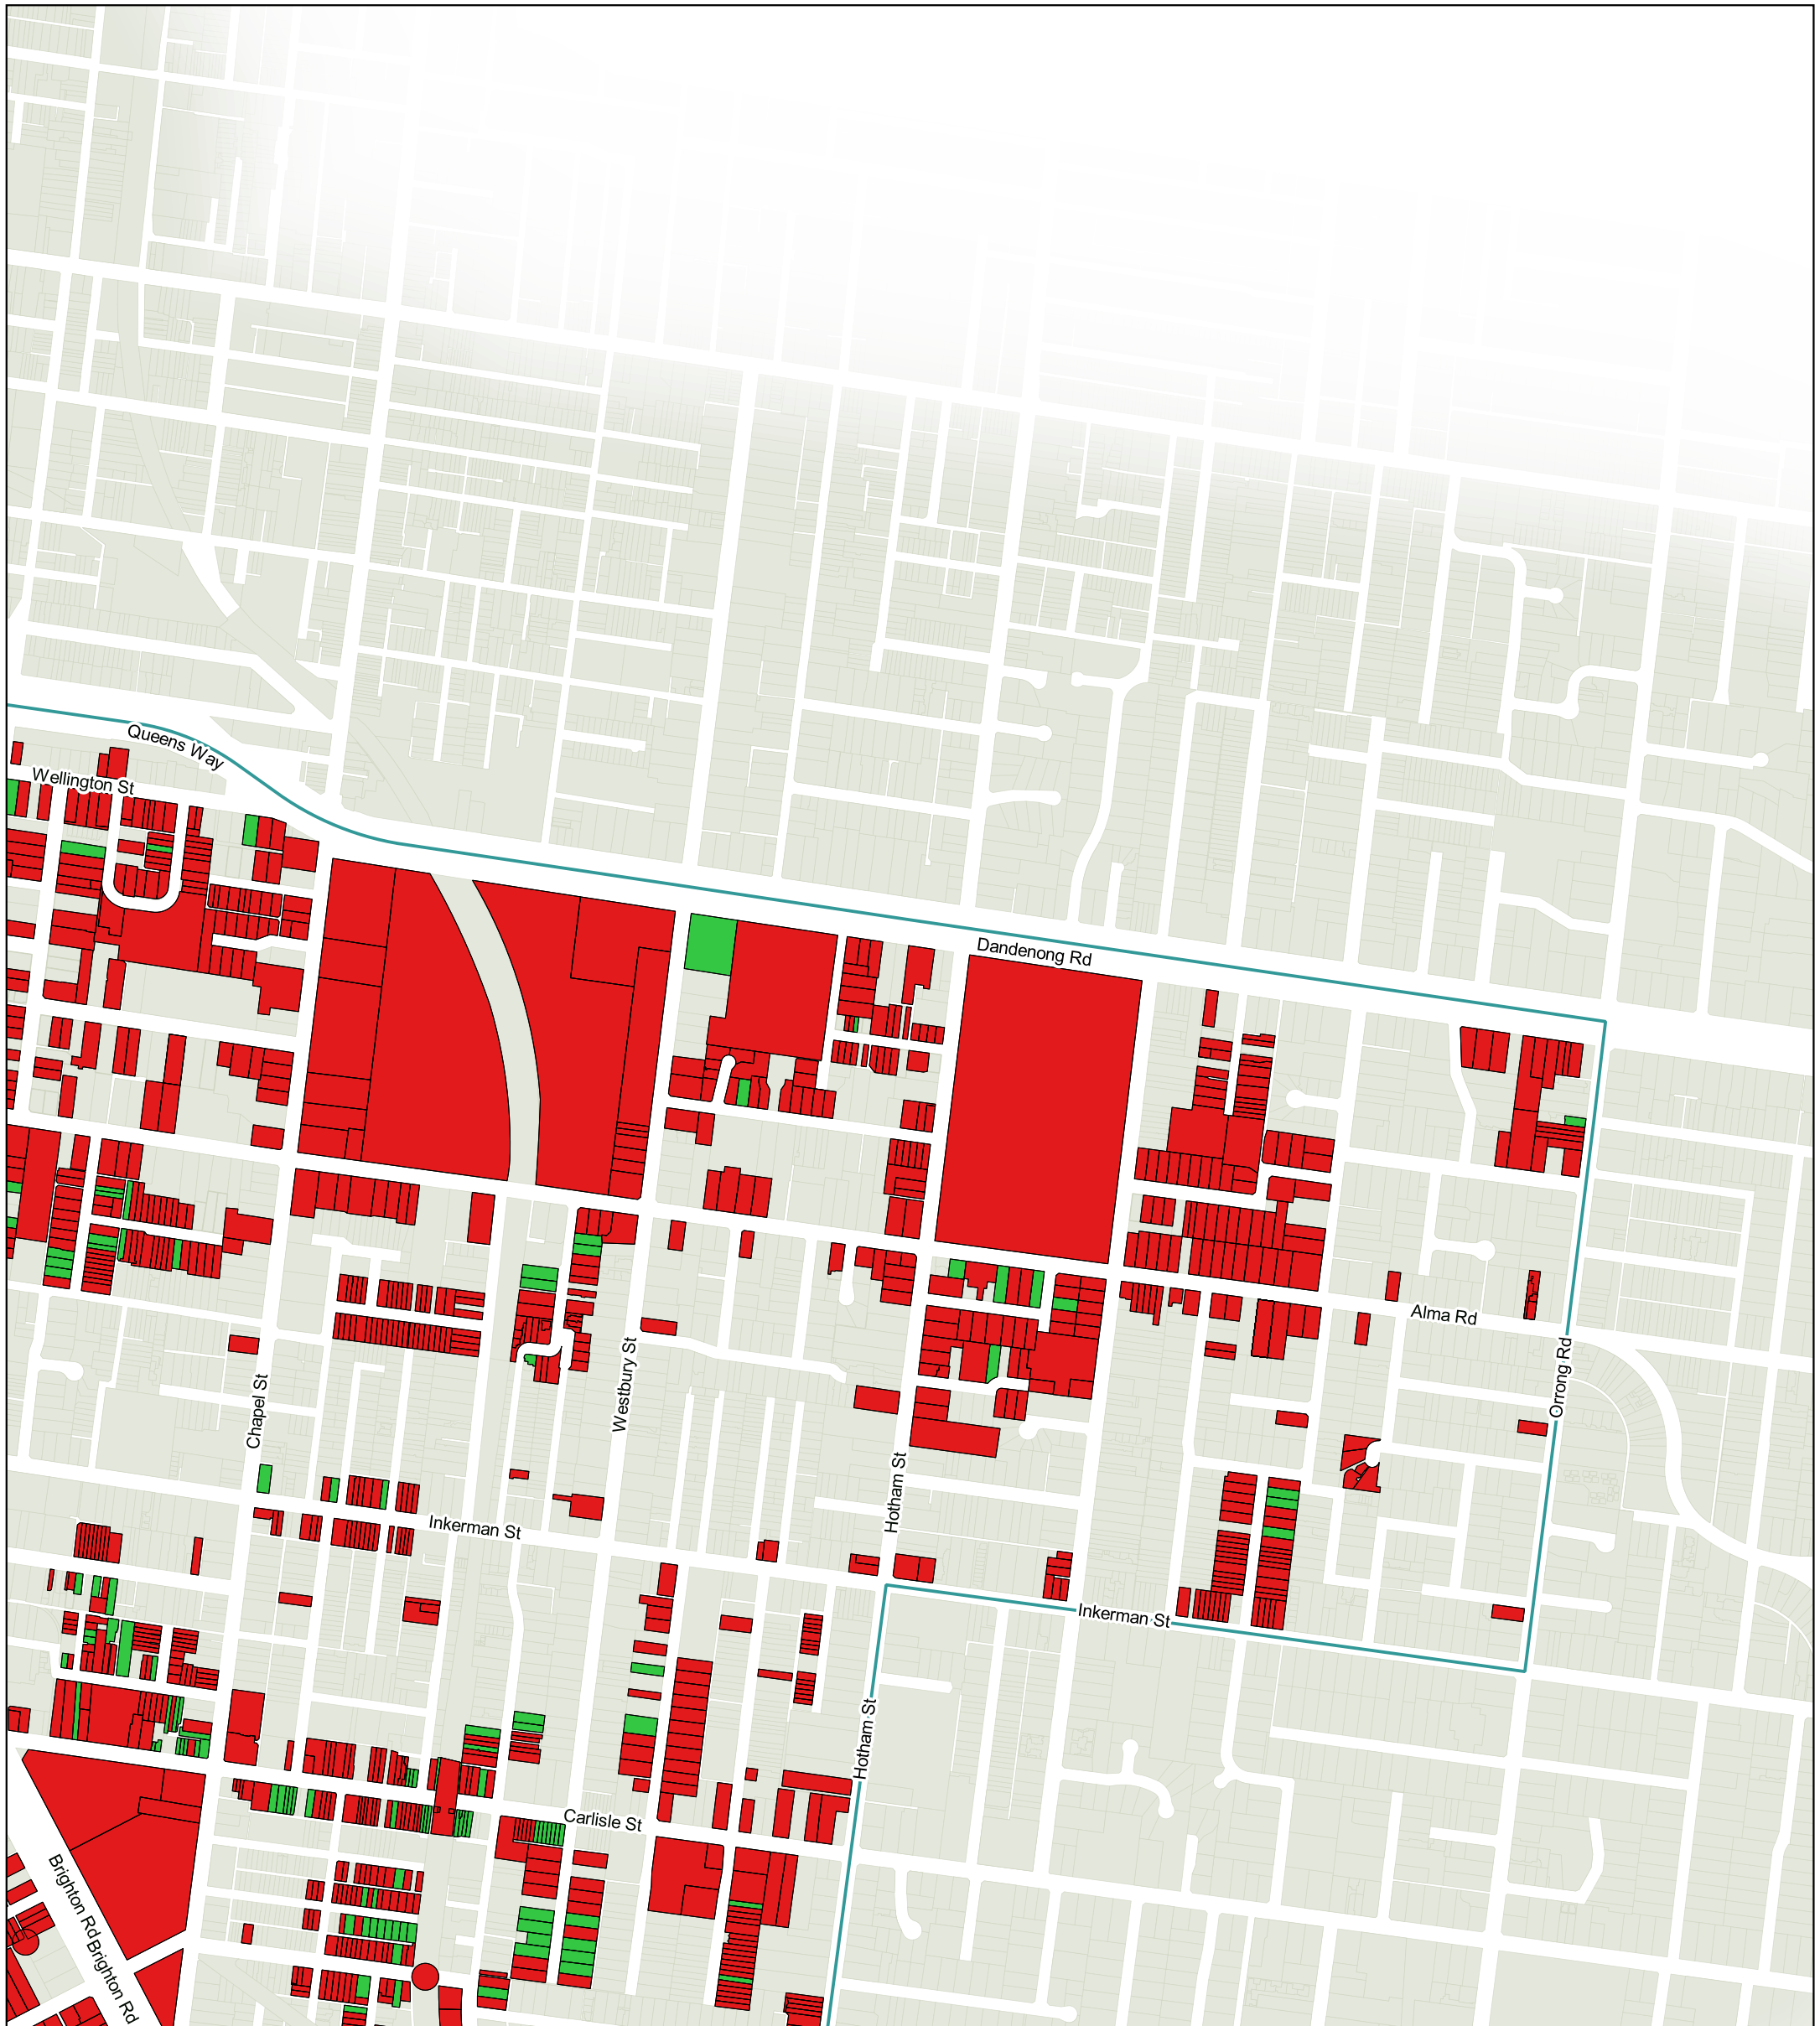

- Significant Heritage Place - inside HO
- Contributory Heritage Place - inside HO

Disclaimer: The City of Port Phillip does not warrant the accuracy or completeness of the information on this map and shall not bear any responsibility or liability for errors or omissions in the information. Reproduction is unauthorised unless with express written permission of the City of Port Phillip.

Source: Including, but not limited to City of Port Phillip and Vic Map. Copyright remains with its respective holders.

City of Port Phillip Heritage Policy Map

March 2021

Map 6 of 9

Amendment C186 - Gazetted Version

- Significant Heritage Place - inside HO
- Contributory Heritage Place - inside HO

Disclaimer: The City of Port Phillip does not warrant the accuracy or completeness of the information on this map and shall not bear any responsibility or liability for errors or omissions in the information. Reproduction is unauthorised unless with express written permission of the City of Port Phillip.
 Source: Including, but not limited to City of Port Phillip and Vic Map. Copyright remains with its respective holders.

City of Port Phillip Heritage Policy Map

March 2021

Map 7 of 9

Amendment C186 - Gazetted Version

- Significant Heritage Place - inside HO
- Contributory Heritage Place - inside HO

Disclaimer: The City of Port Phillip does not warrant the accuracy or completeness of the information on this map and shall not bear any responsibility or liability for errors or omissions in the information. Reproduction is unauthorised unless with express written permission of the City of Port Phillip.
 Source: Including, but not limited to City of Port Phillip and Vic Map. Copyright remains with its respective holders.