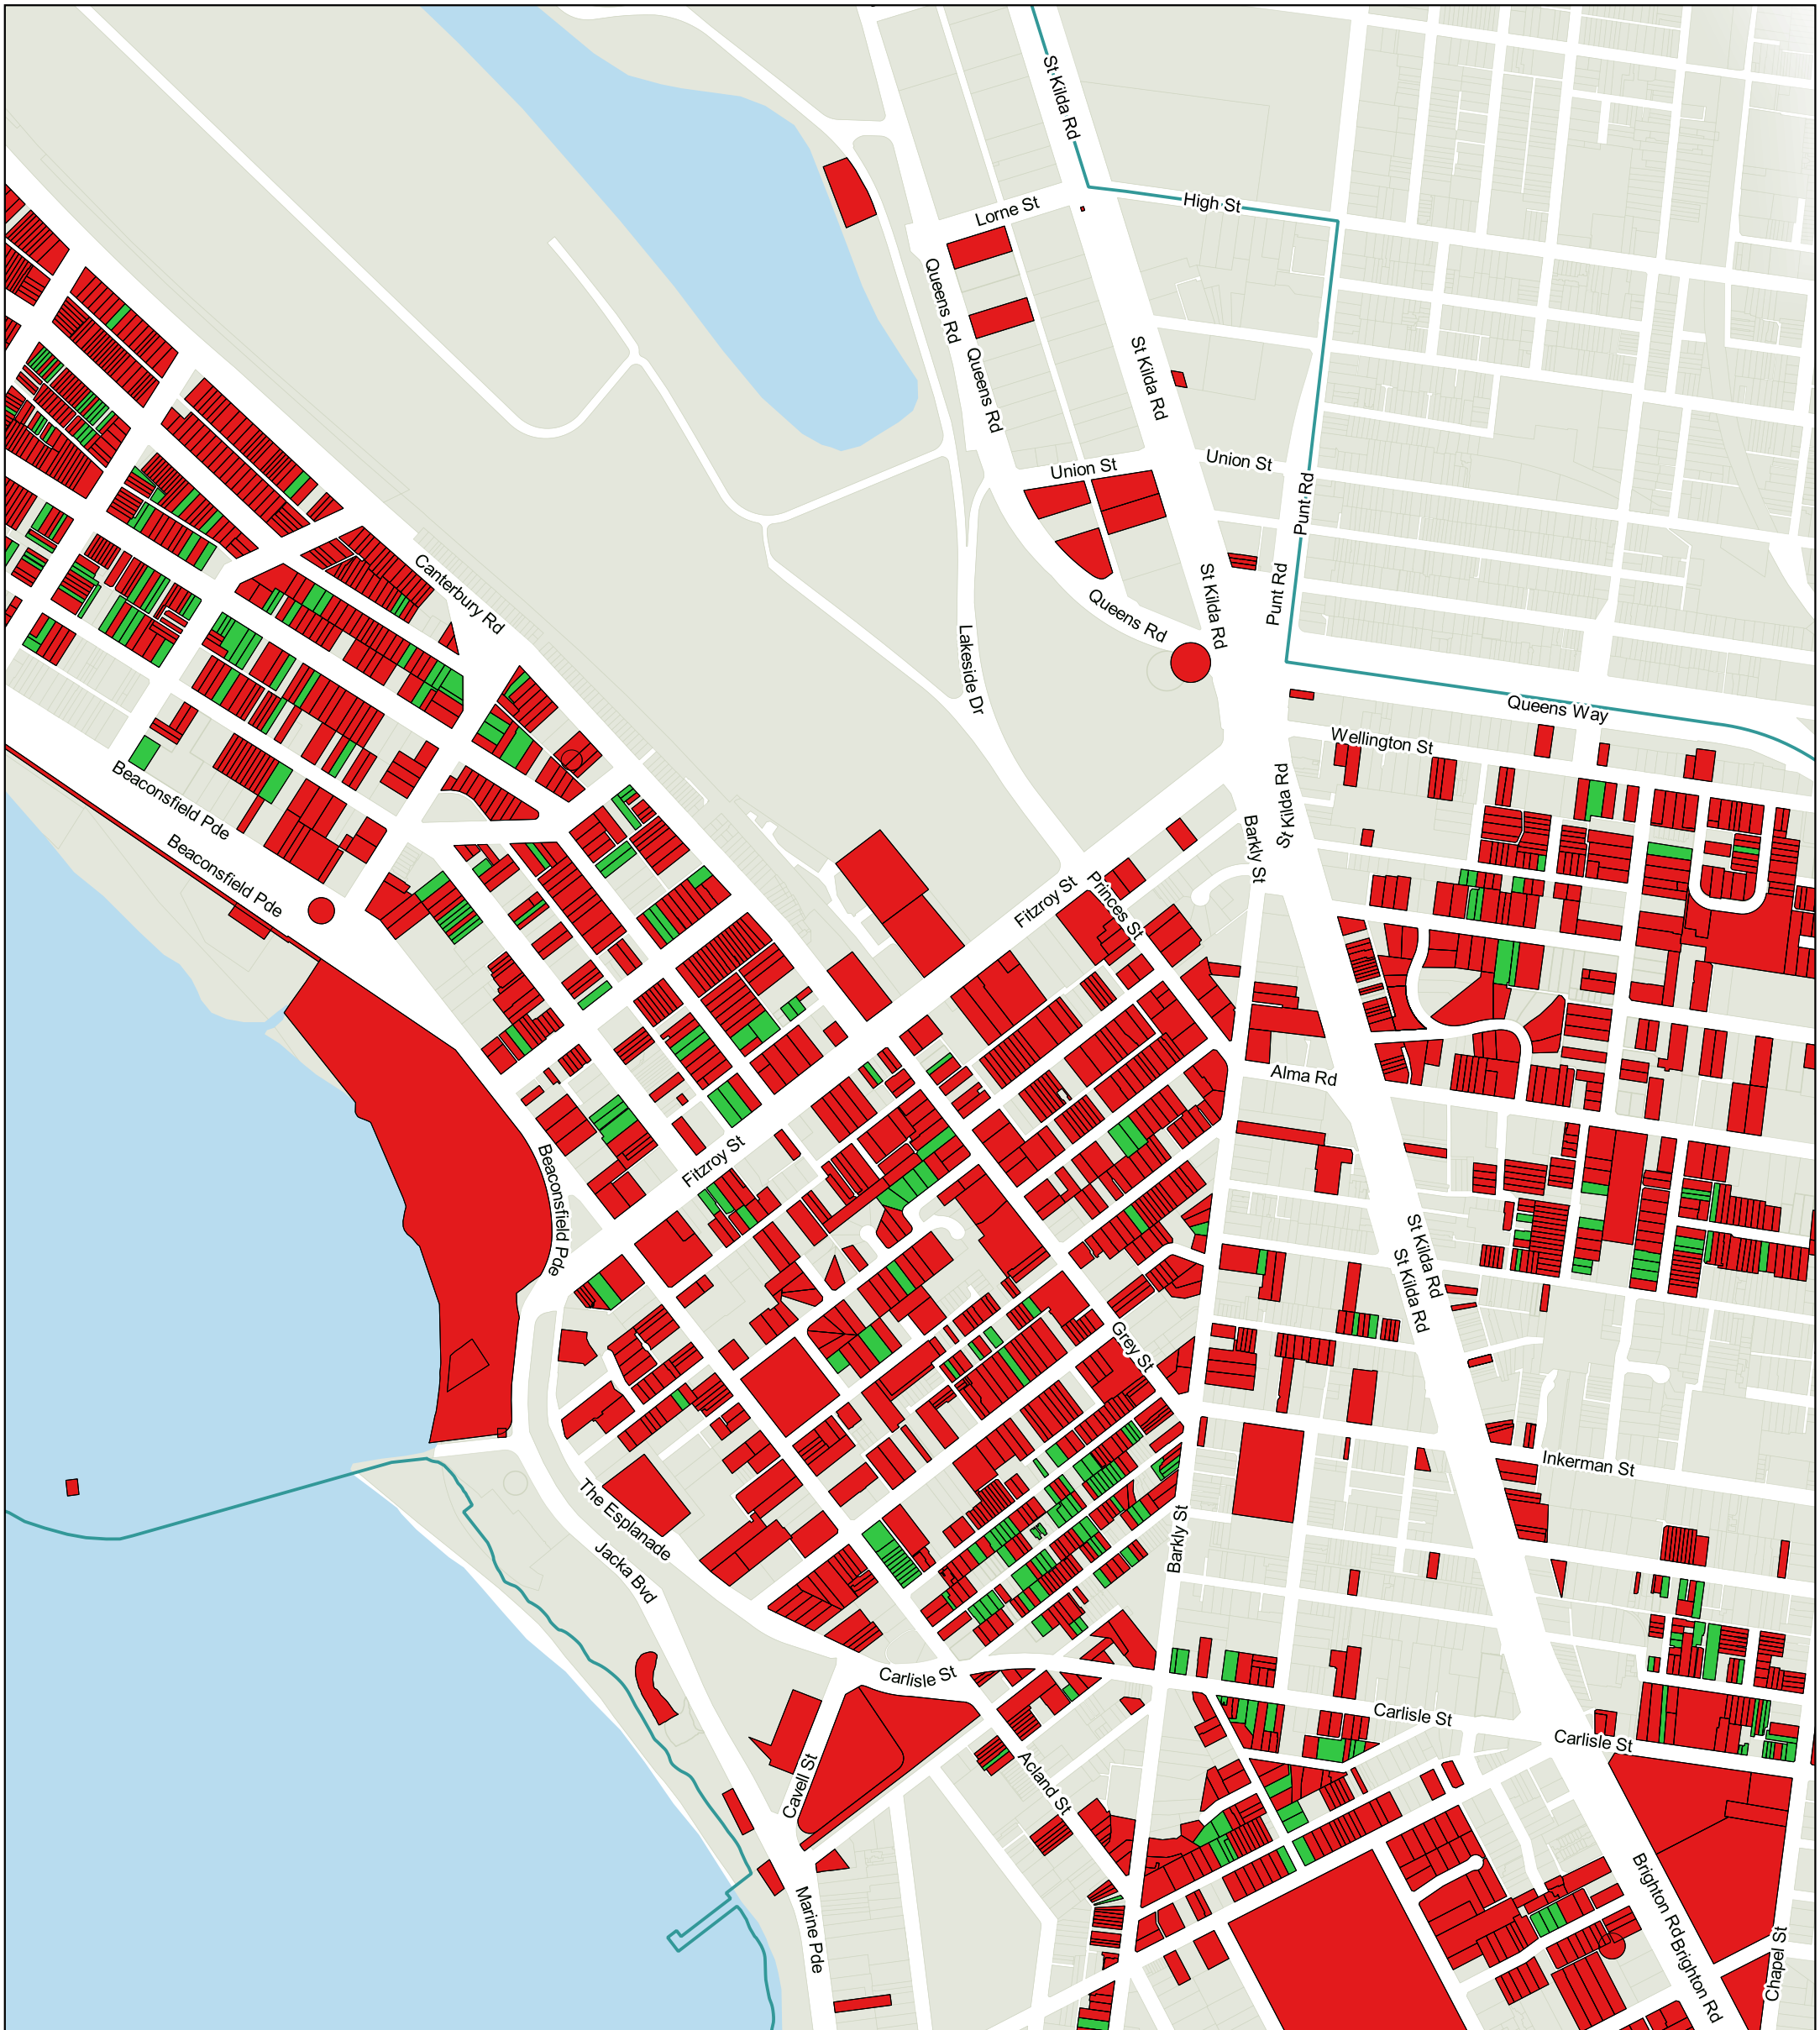

Source: Including, but not limited to City of Port Phillip and Vic Map. Copyright remains with its respective holders.

City of Port Phillip Heritage Policy Map

March 2021

Map 5 of 9

Amendment C186 - Gazetted Version

- Significant Heritage Place - inside HO
- Contributory Heritage Place - inside HO

Disclaimer: The City of Port Phillip does not warrant the accuracy or completeness of the information on this map and shall not bear any responsibility or liability for errors or omissions in the information. Reproduction is unauthorised unless with express written permission of the City of Port Phillip.

Source: Including, but not limited to City of Port Phillip and Vic Map. Copyright remains with its respective holders.

City of Port Phillip Heritage Policy Map

March 2021

Map 6 of 9

Amendment C186 - Gazetted Version

- Significant Heritage Place - inside HO
- Contributory Heritage Place - inside HO

Disclaimer: The City of Port Phillip does not warrant the accuracy or completeness of the information on this map and shall not bear any responsibility or liability for errors or omissions in the information. Reproduction is unauthorised unless with express written permission of the City of Port Phillip.
 Source: Including, but not limited to City of Port Phillip and Vic Map. Copyright remains with its respective holders.