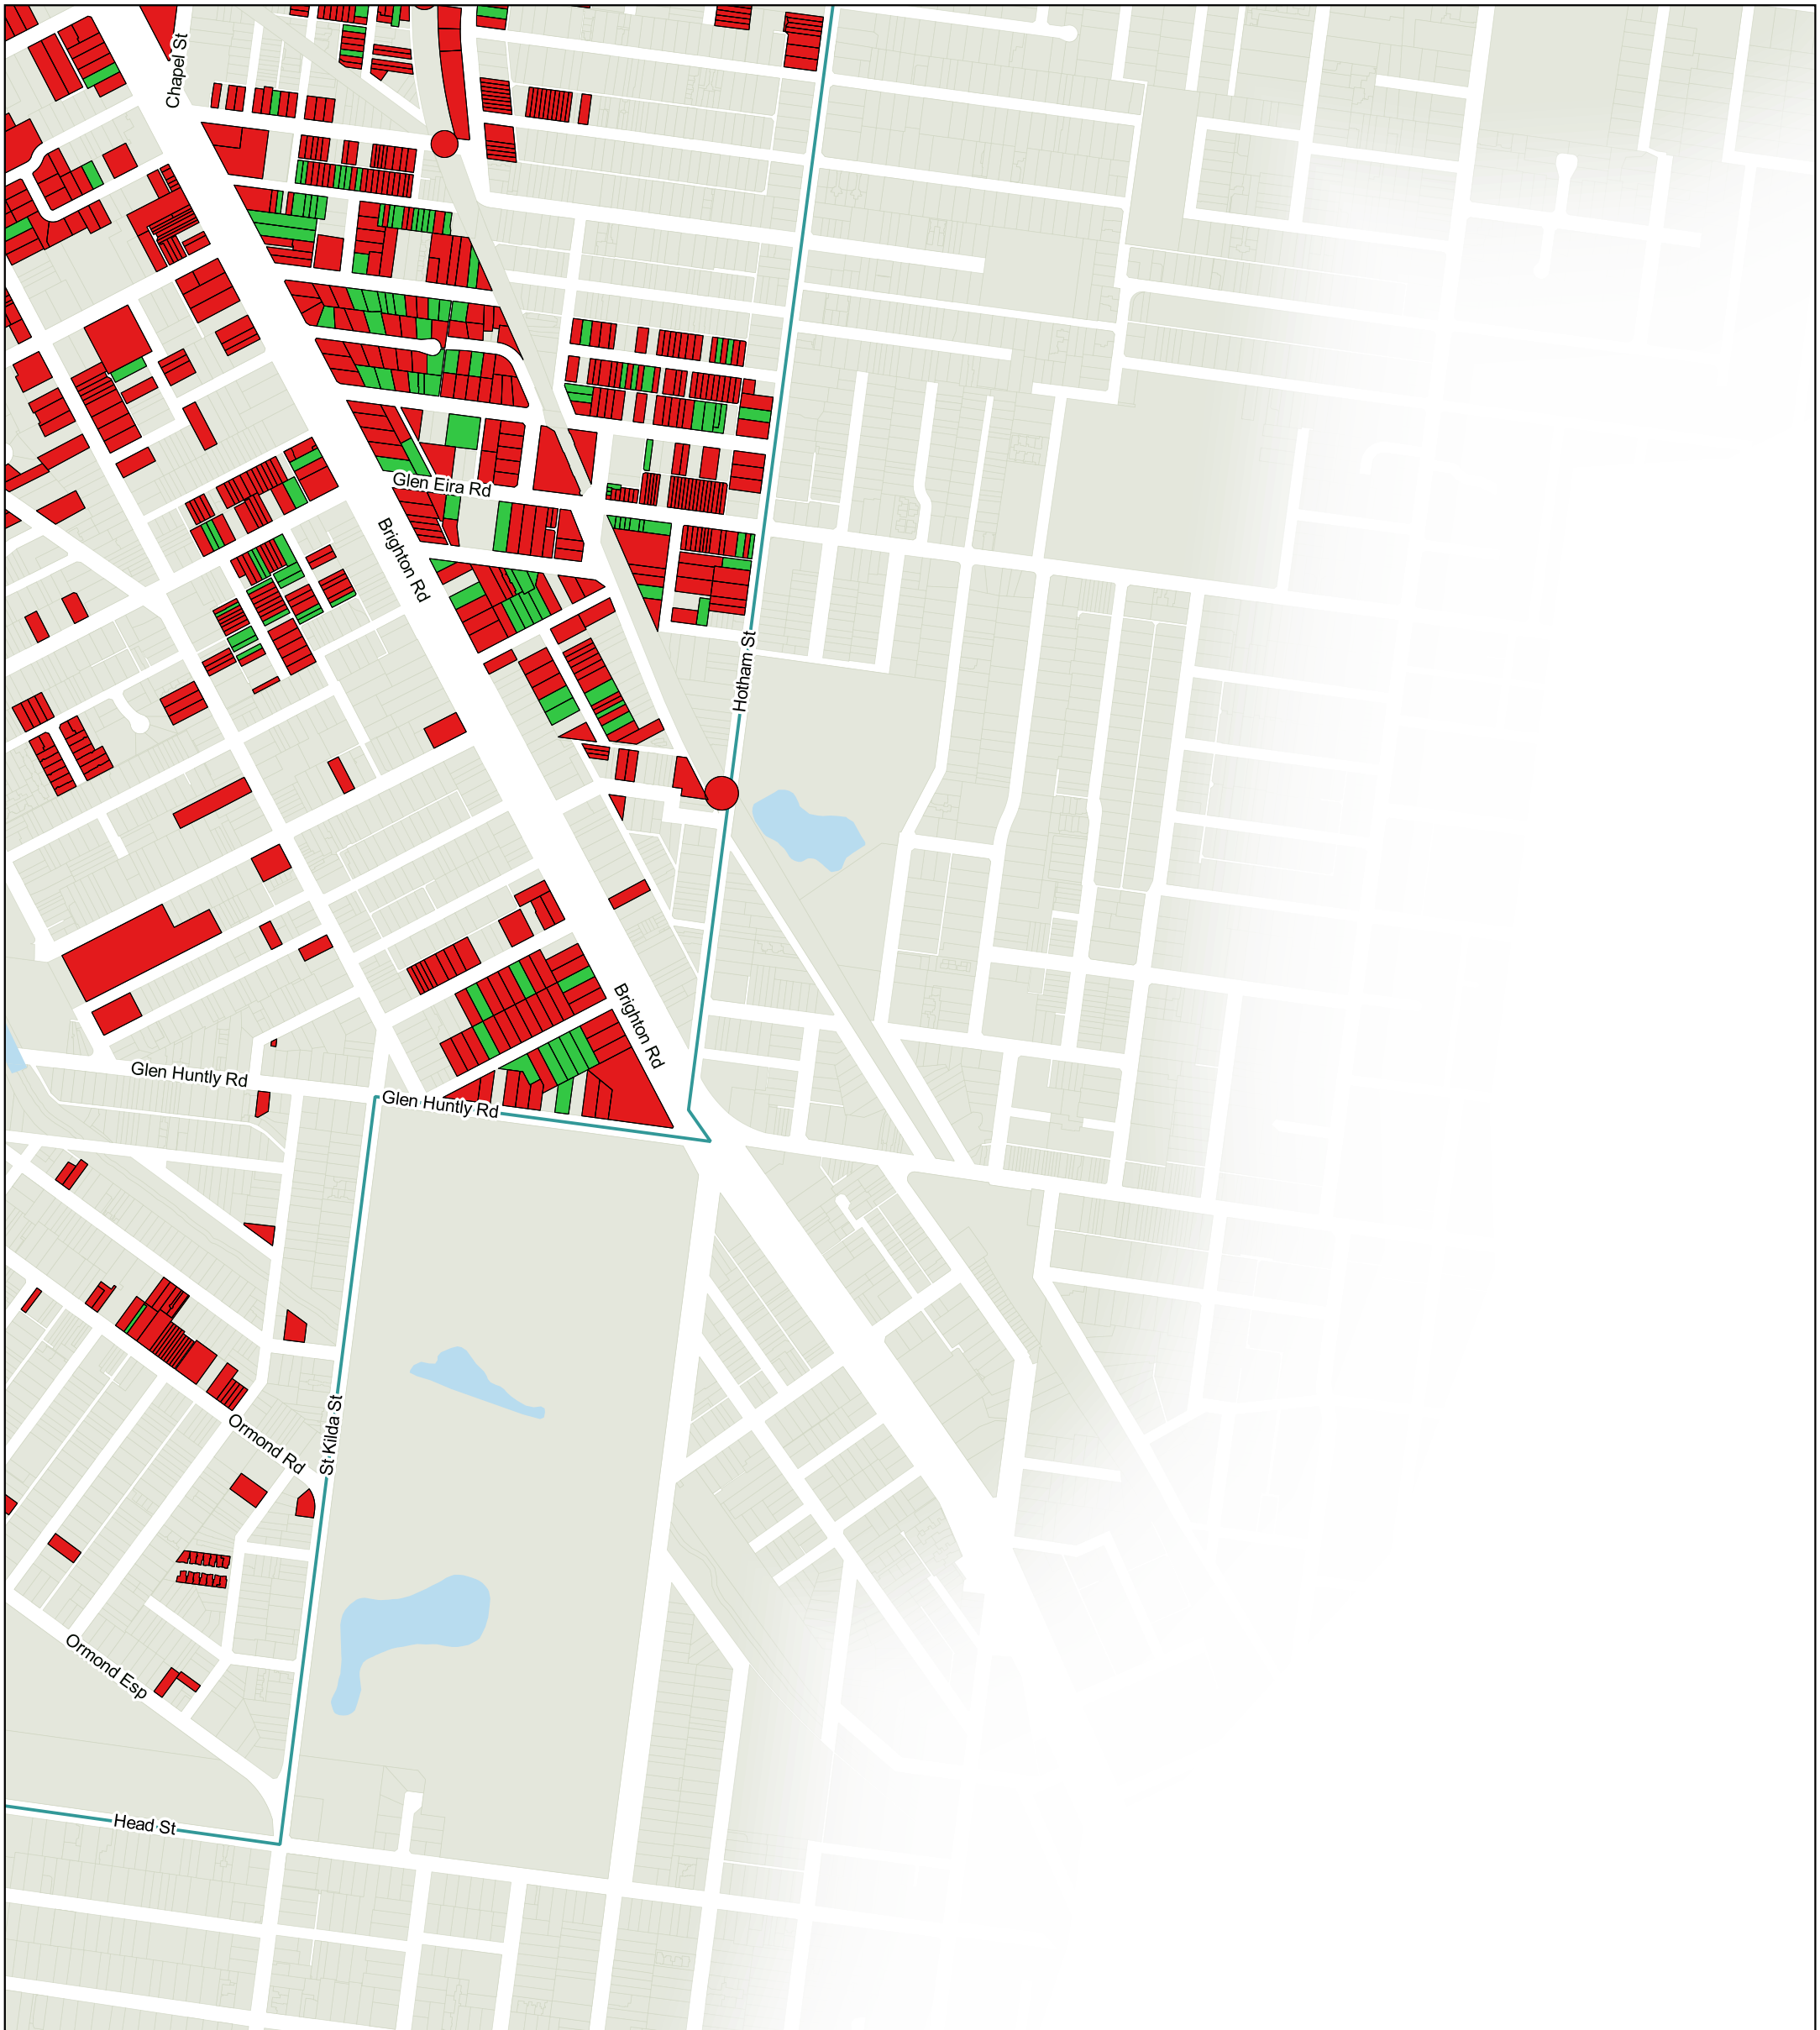

City of Port Phillip Heritage Policy Map

March 2021

Map 7 of 9

Amendment C186 - Gazetted Version

- Significant Heritage Place - inside HO
- Contributory Heritage Place - inside HO

Disclaimer: The City of Port Phillip does not warrant the accuracy or completeness of the information on this map and shall not bear any responsibility or liability for errors or omissions in the information. Reproduction is unauthorised unless with express written permission of the City of Port Phillip.
 Source: Including, but not limited to City of Port Phillip and Vic Map. Copyright remains with its respective holders.

City of Port Phillip Heritage Policy Map

March 2021

Map 8 of 9

Amendment C186 - Gazetted Version

- Significant Heritage Place - inside HO
- Contributory Heritage Place - inside HO

Disclaimer: The City of Port Phillip does not warrant the accuracy or completeness of the information on this map and shall not bear any responsibility or liability for errors or omissions in the information. Reproduction is unauthorised unless with express written permission of the City of Port Phillip.

Source: Including, but not limited to City of Port Phillip and Vic Map. Copyright remains with its respective holders.

City of Port Phillip Heritage Policy Map

March 2021

Map 9 of 9

Amendment C186 - Gazetted Version

- Significant Heritage Place - inside HO
- Contributory Heritage Place - inside HO

Disclaimer: The City of Port Phillip does not warrant the accuracy or completeness of the information on this map and shall not bear any responsibility or liability for errors or omissions in the information. Reproduction is unauthorised unless with express written permission of the City of Port Phillip.
 Source: Including, but not limited to City of Port Phillip and Vic Map. Copyright remains with its respective holders.