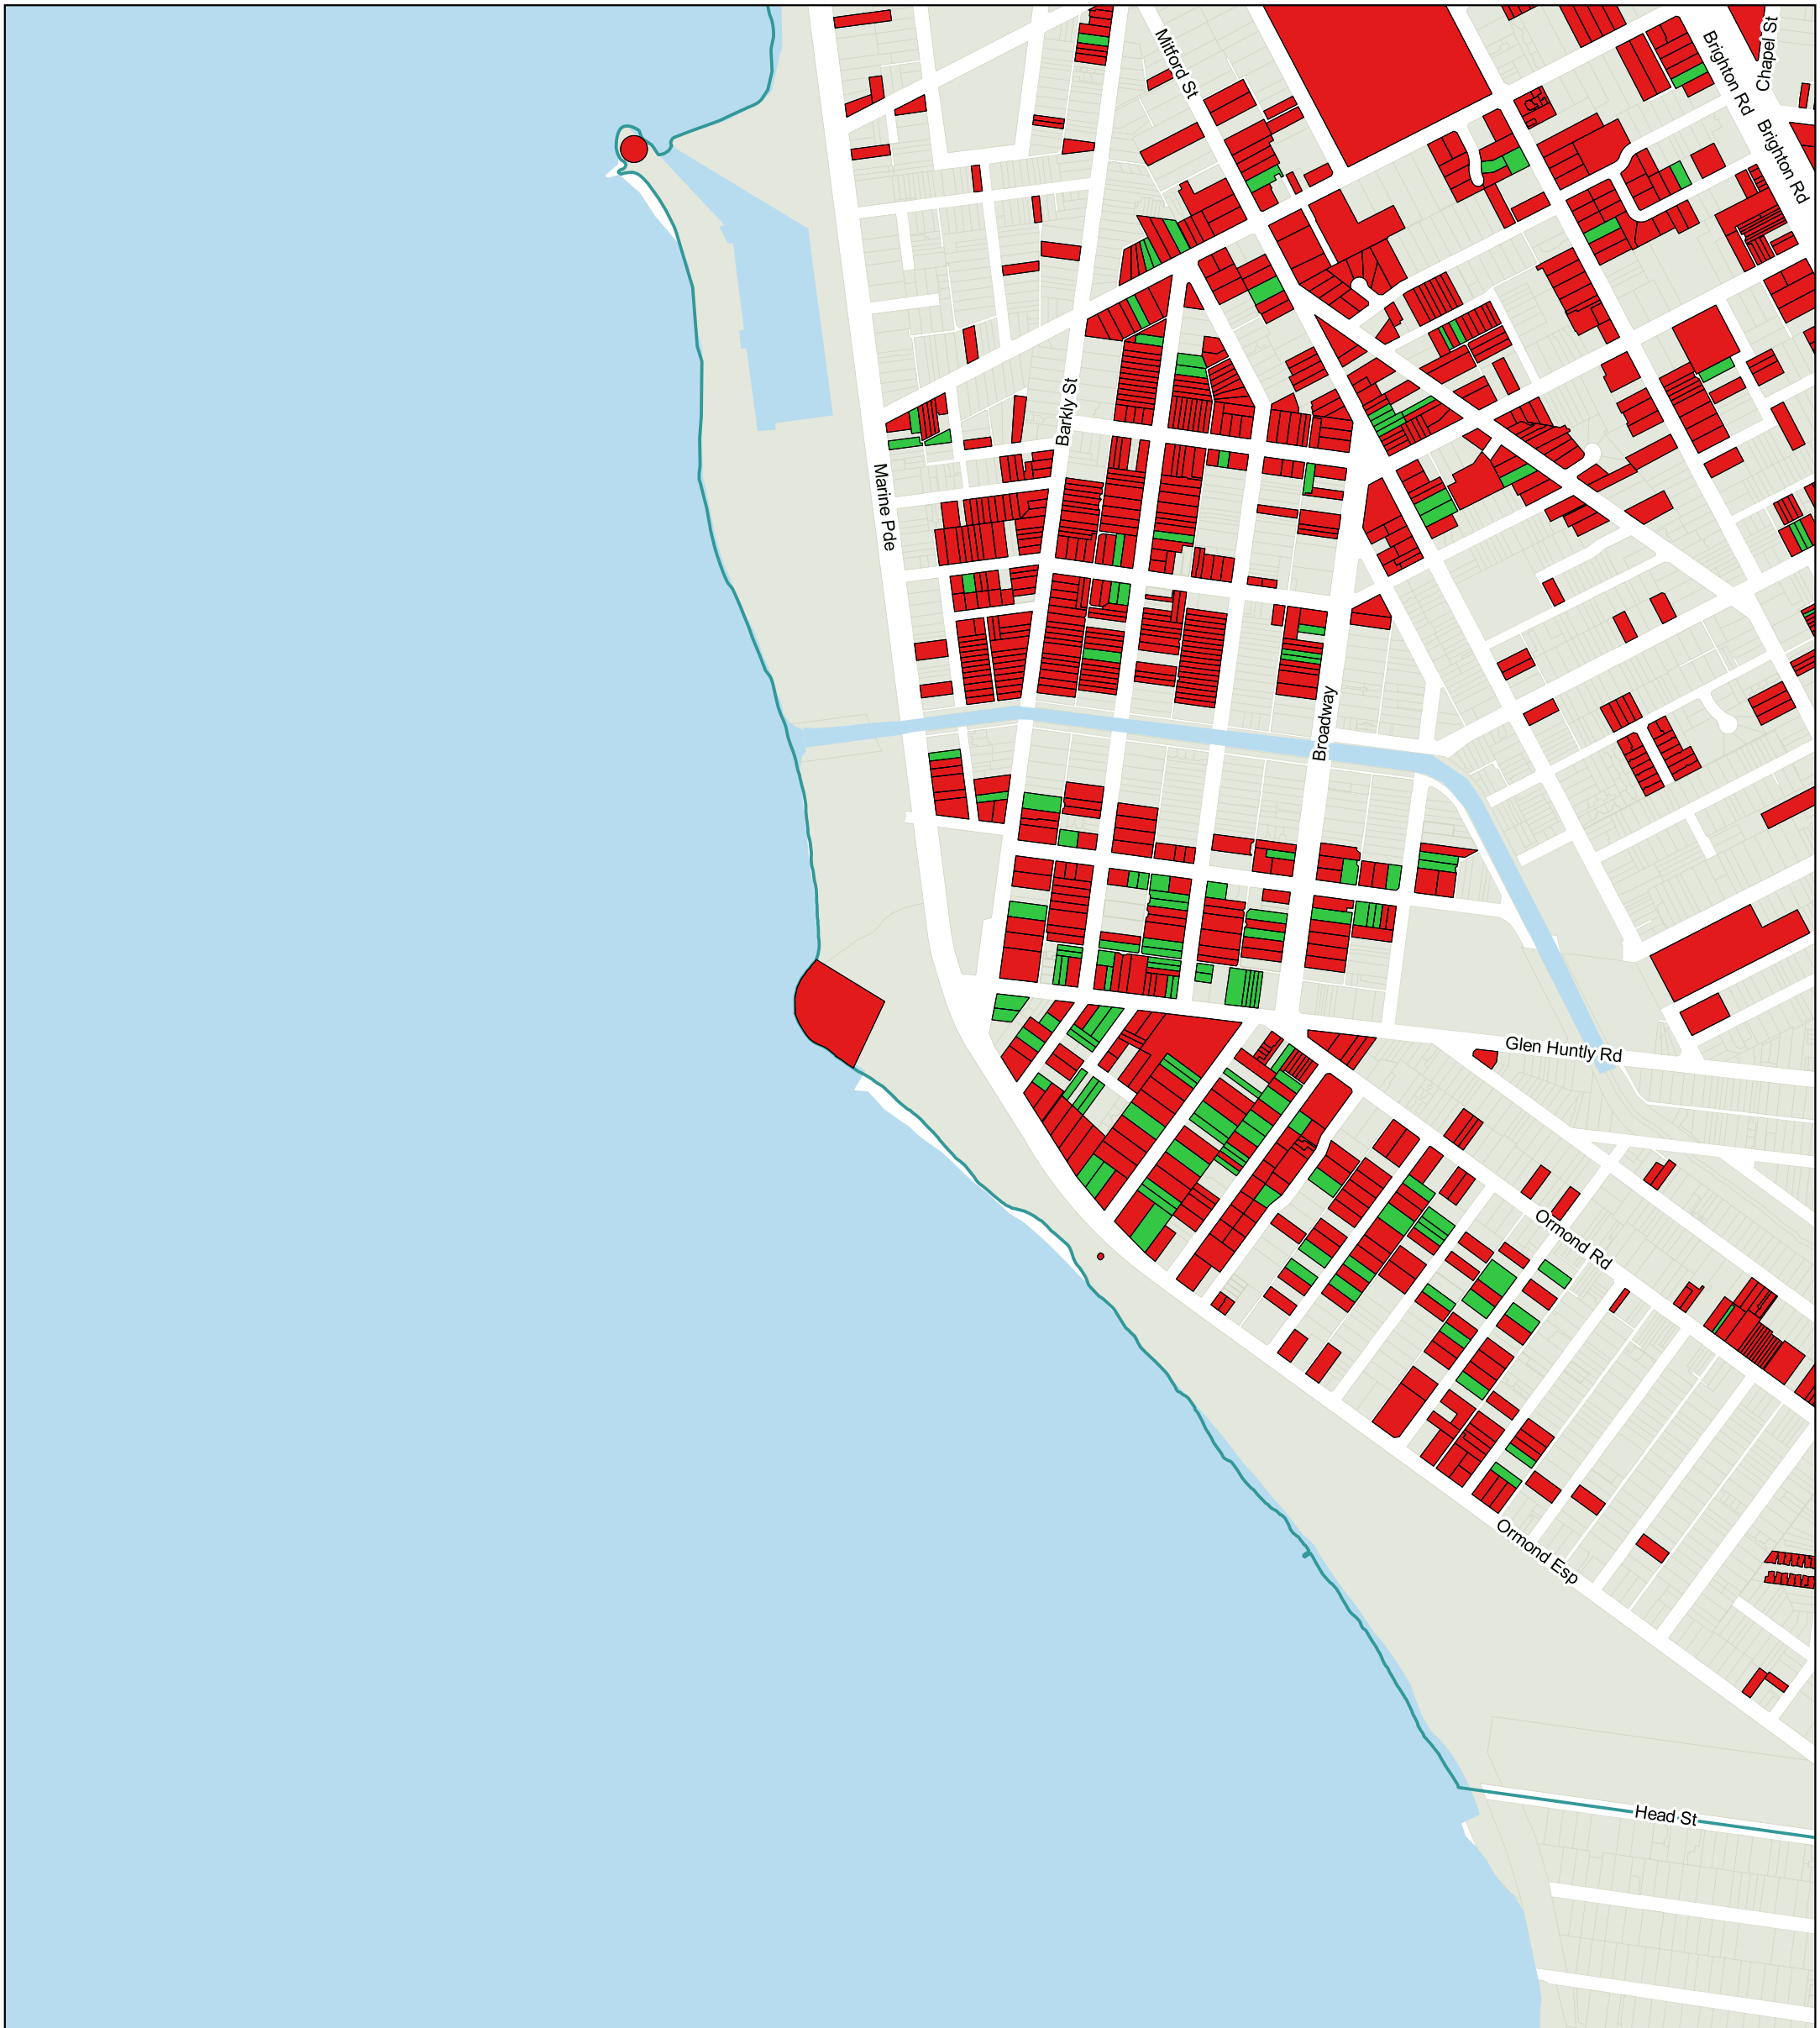

- Significant Heritage Place - inside HO
- Contributory Heritage Place - inside HO

Disclaimer: The City of Port Phillip does not warrant the accuracy or completeness of the information on this map and shall not bear any responsibility or liability for errors or omissions in the information. Reproduction is unauthorised unless with express written permission of the City of Port Phillip.

- Significant Heritage Place - inside HO
- Contributory Heritage Place - inside HO

Disclaimer: The City of Port Phillip does not warrant the accuracy or completeness of the information on this map and shall not bear any responsibility or liability for errors or omissions in the information. Reproduction is unauthorised unless with express written permission of the City of Port Phillip.
 Source: Including, but not limited to City of Port Phillip and Vic Map. Copyright remains with its respective holders.

City of Port Phillip Heritage Policy Map

March 2021

Map 7 of 9

Amendment C186 - Gazetted Version

- Significant Heritage Place - inside HO
- Contributory Heritage Place - inside HO

Disclaimer: The City of Port Phillip does not warrant the accuracy or completeness of the information on this map and shall not bear any responsibility or liability for errors or omissions in the information. Reproduction is unauthorised unless with express written permission of the City of Port Phillip.
 Source: Including, but not limited to City of Port Phillip and Vic Map. Copyright remains with its respective holders.

City of Port Phillip Heritage Policy Map

March 2021

Map 8 of 9

Amendment C186 - Gazetted Version

- Significant Heritage Place - inside HO
- Contributory Heritage Place - inside HO

Disclaimer: The City of Port Phillip does not warrant the accuracy or completeness of the information on this map and shall not bear any responsibility or liability for errors or omissions in the information. Reproduction is unauthorised unless with express written permission of the City of Port Phillip.