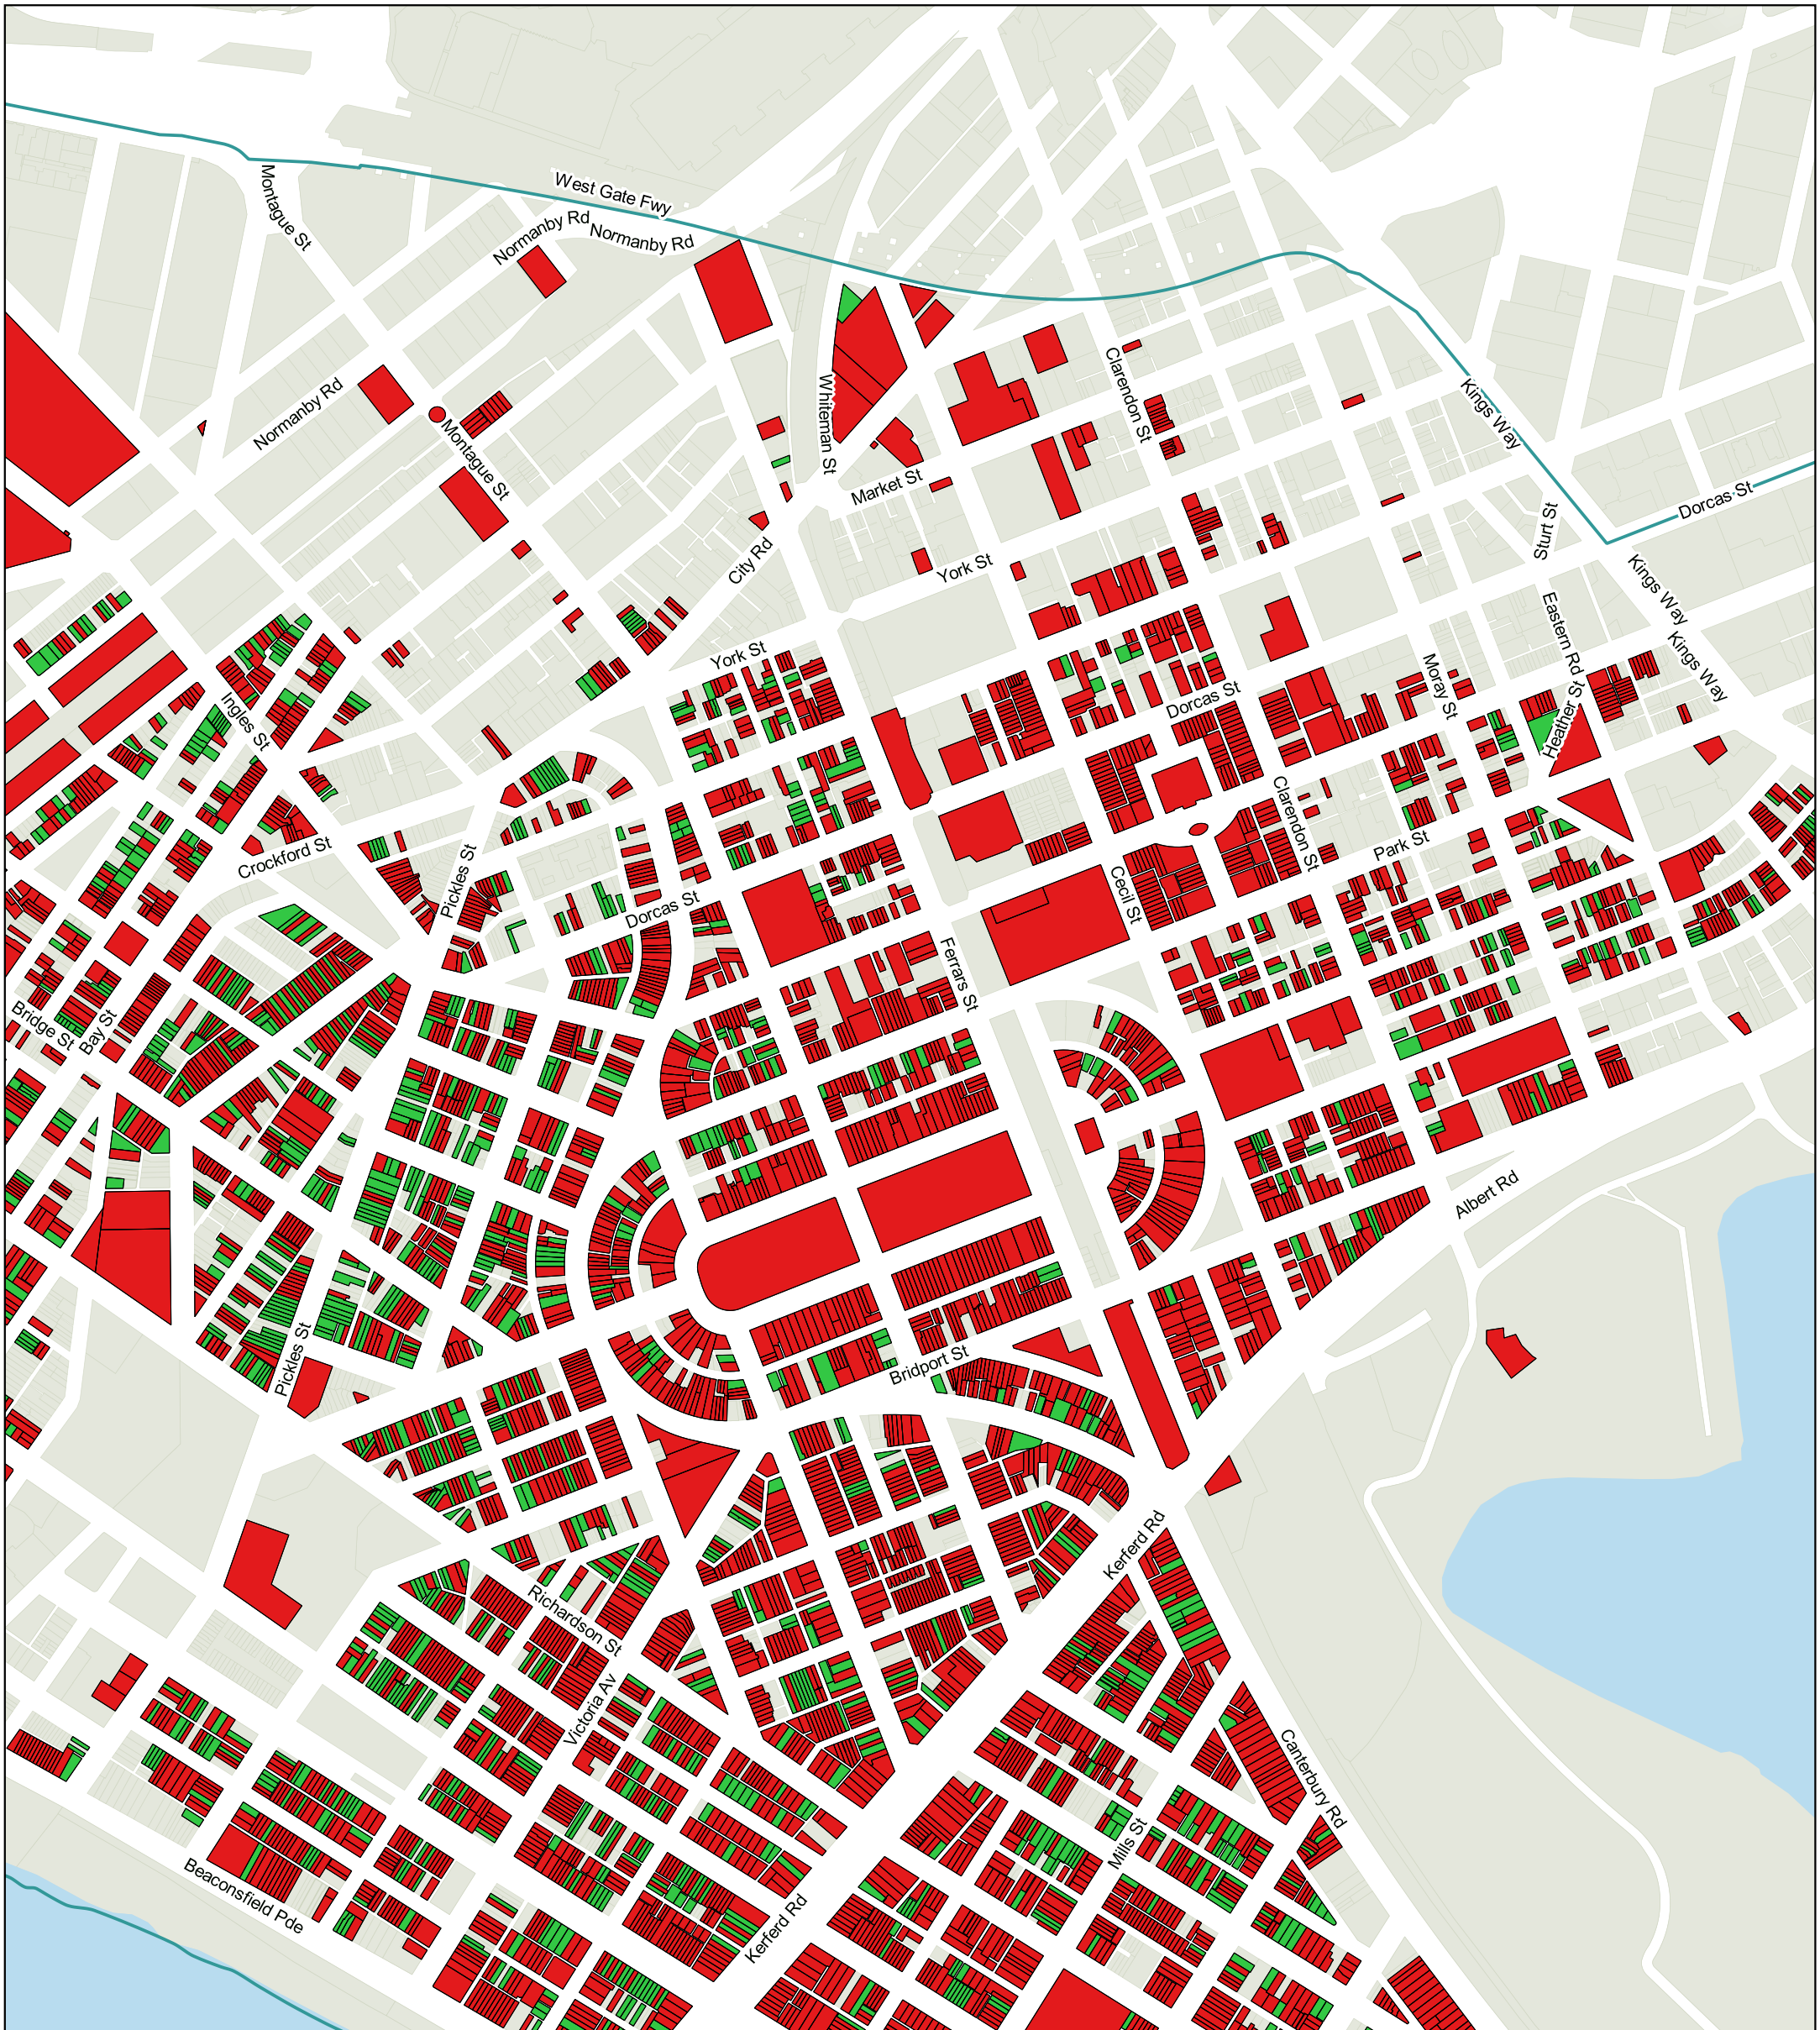

Source: Including, but not limited to City of Port Phillip and Vic Map. Copyright remains with its respective holders.

City of Port Phillip Heritage Policy Map

March 2021

Map 2 of 9

Amendment C186 - Gazetted Version

- Significant Heritage Place - inside HO
- Contributory Heritage Place - inside HO

Disclaimer: The City of Port Phillip does not warrant the accuracy or completeness of the information on this map and shall not bear any responsibility or liability for errors or omissions in the information. Reproduction is unauthorised unless with express written permission of the City of Port Phillip.

Source: Including, but not limited to City of Port Phillip and Vic Map. Copyright remains with its respective holders.

City of Port Phillip Heritage Policy Map

March 2021

Map 3 of 9

Amendment C186 - Gazetted Version