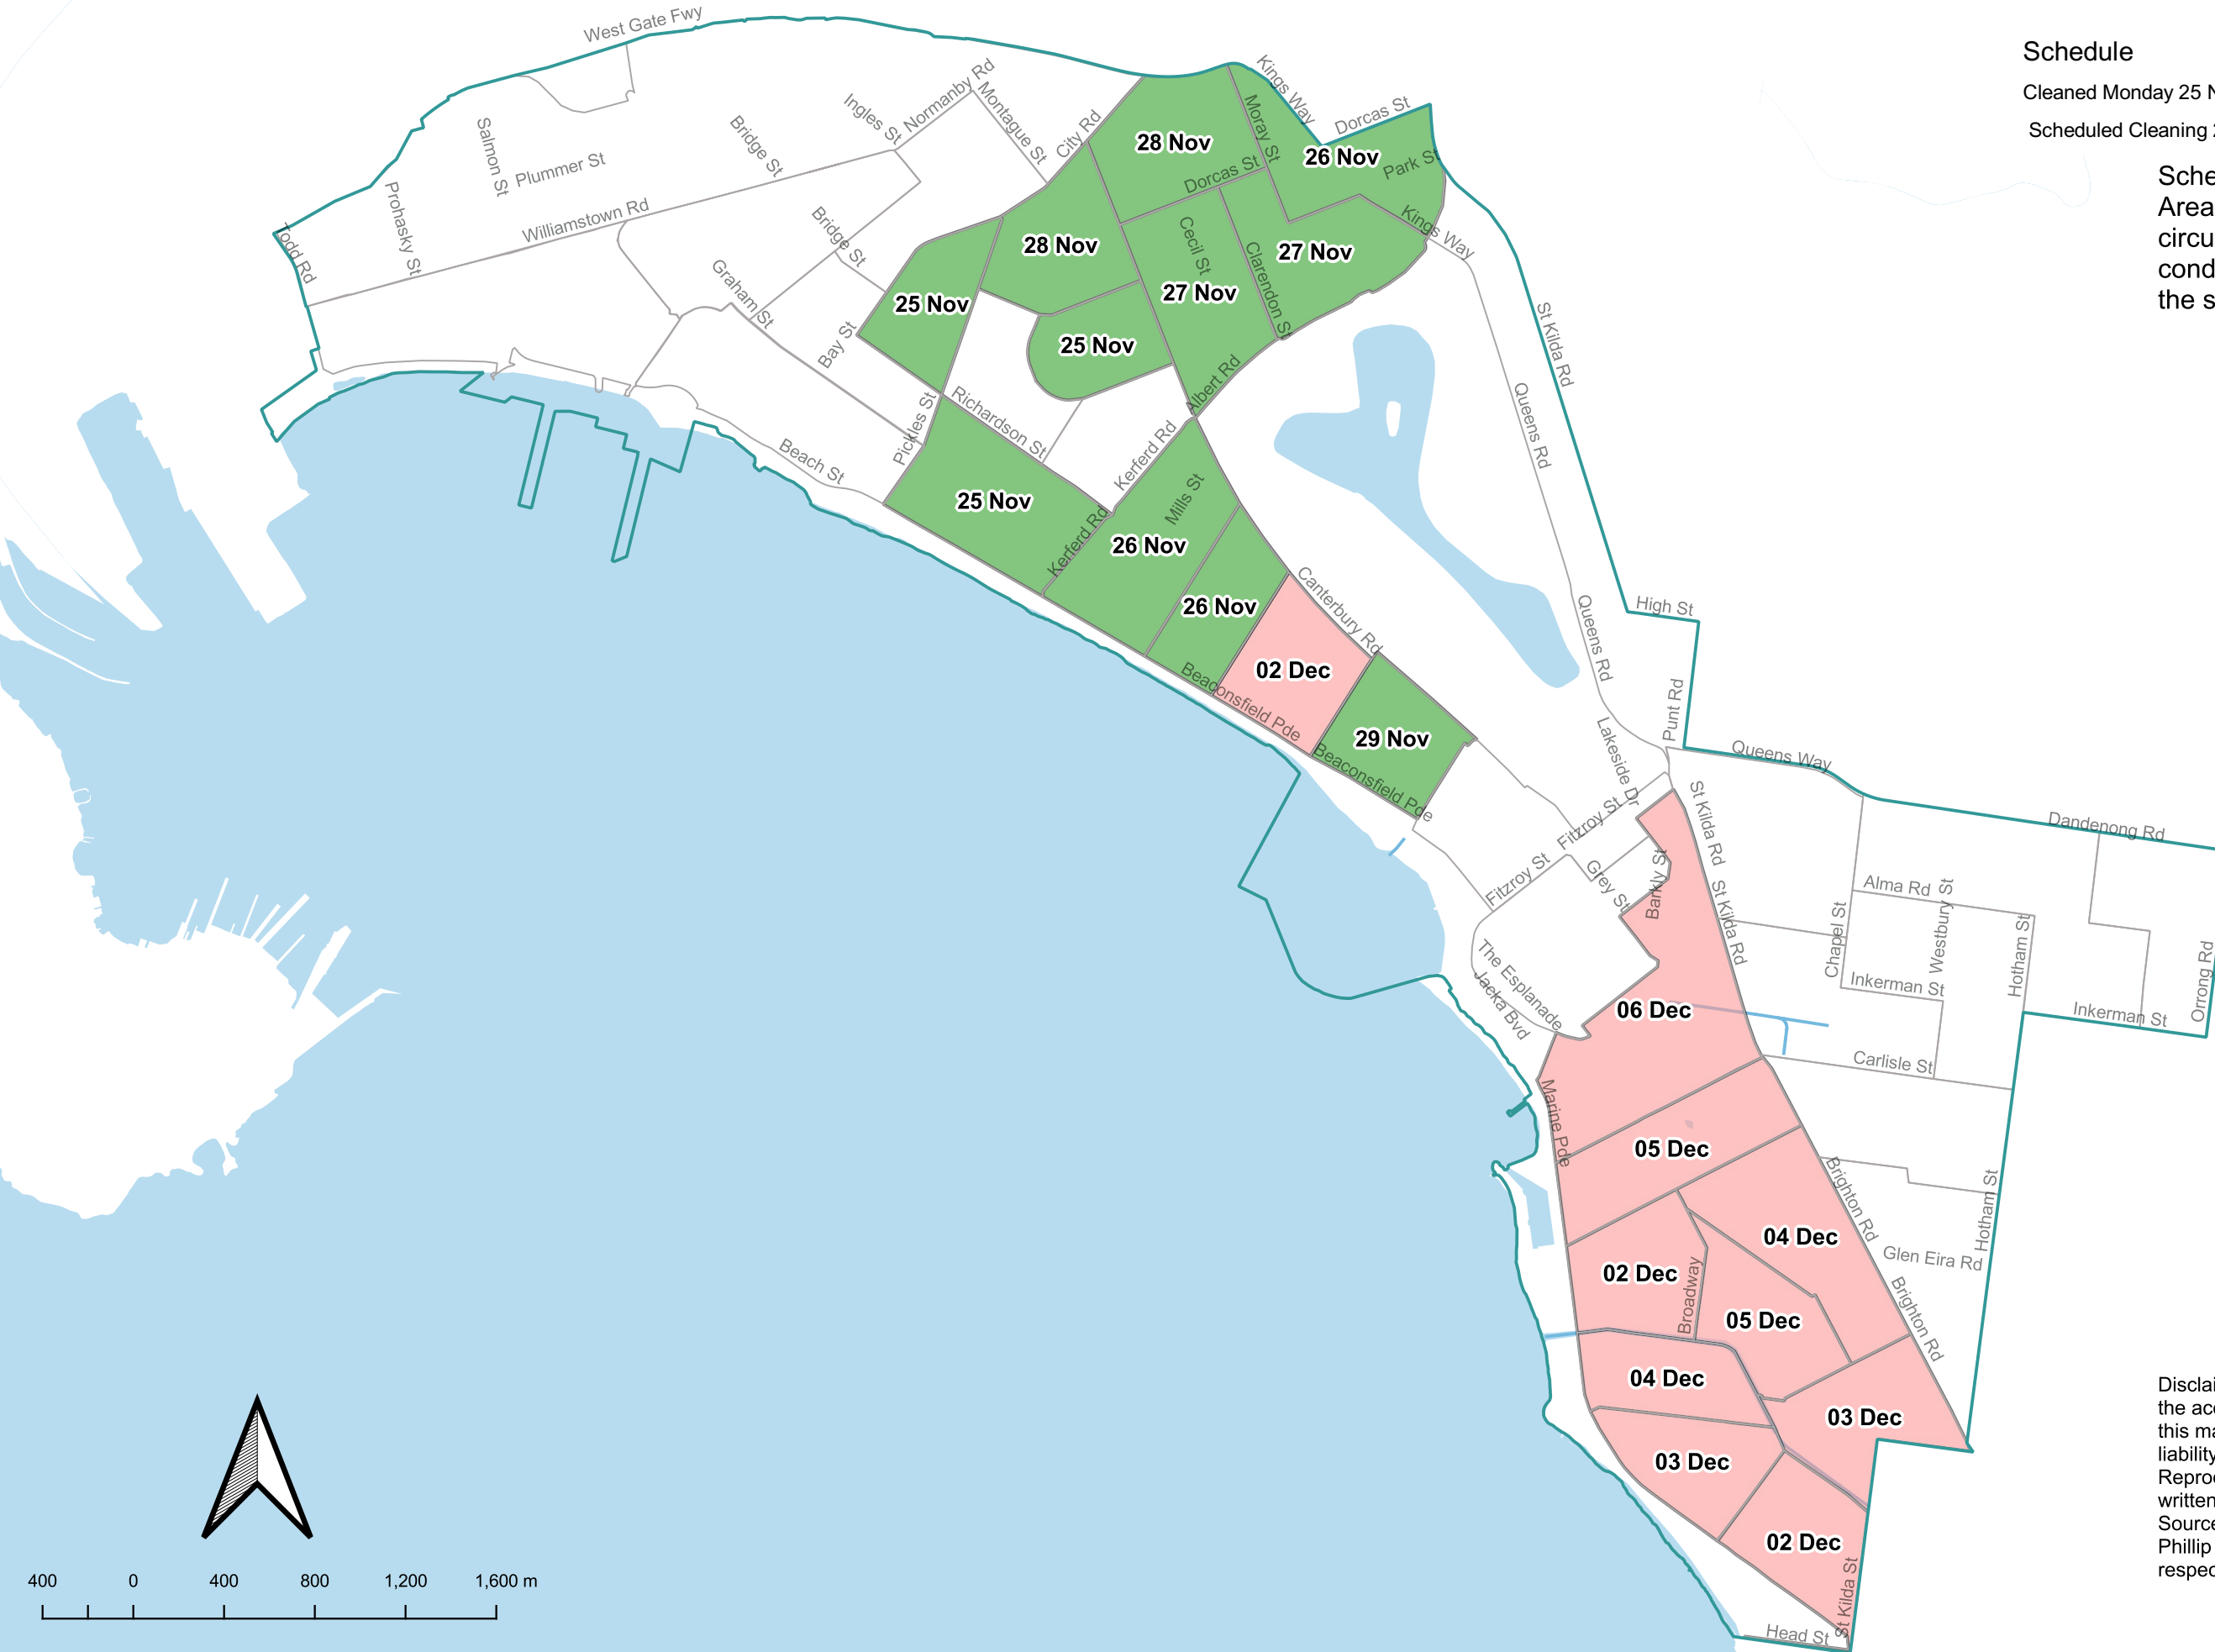

Scheduled Programmed Cleansing Area

Schedule

Cleaned Monday 25 November to Friday 29 November 2024 ■

Scheduled Cleaning 2 December to 6 December 2024 ■

Scheduled Programmed Cleansing Areas may change due to unforeseen circumstances or inclement weather conditions necessitating changes to the schedule.

400 0 400 800 1,200 1,600 m

Disclaimer: The City of Port Phillip does not warrant the accuracy or completeness of the information on this map and shall not bear any responsibility or liability for errors or omissions in the information. Reproduction is unauthorised unless with express written permission of the City of Port Phillip. Source: Including, but not limited to City of Port Phillip and Vic Map. Copyright remains with its respective holders.