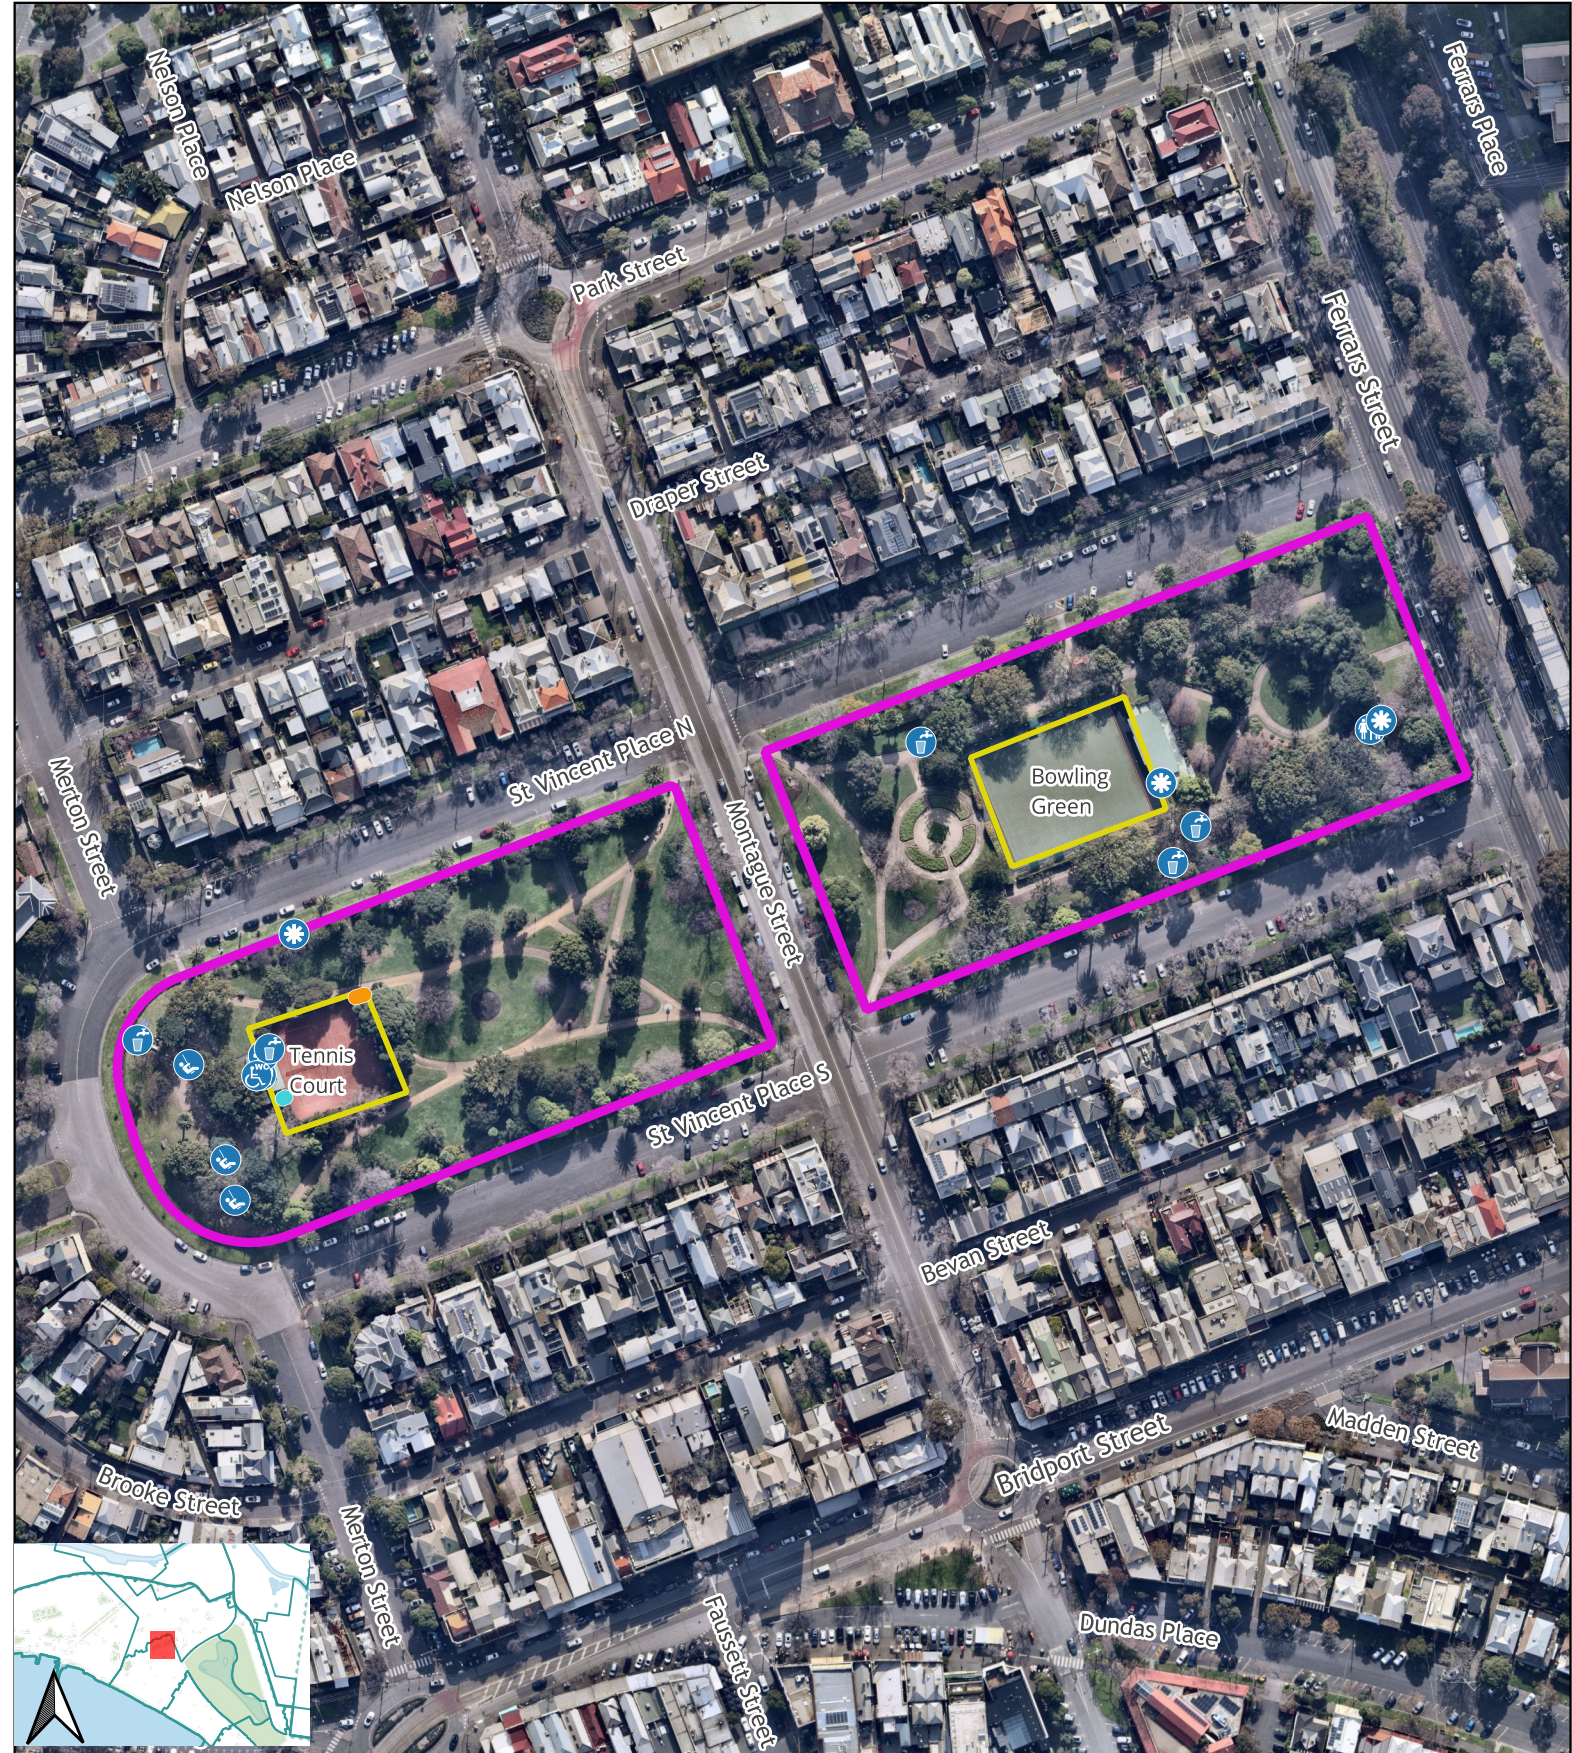

# St Vincent Gardens, Albert Park

Site Area :34052.51 sqm

- Legend**
- Accessible public toilet
  - Drinking water
  - Play ground
  - Power box
  - Public toilet
  - Gate - pedestrian
  - Gate - vehicle access
  - Event site
  - Parent event site

**Disclaimer:** The City of Port Phillip does not warrant the accuracy or completeness of the information on this map and shall not bear any responsibility or liability for errors or omissions in the information. Reproduction is unauthorised unless with express written permission of the City of Port Phillip.