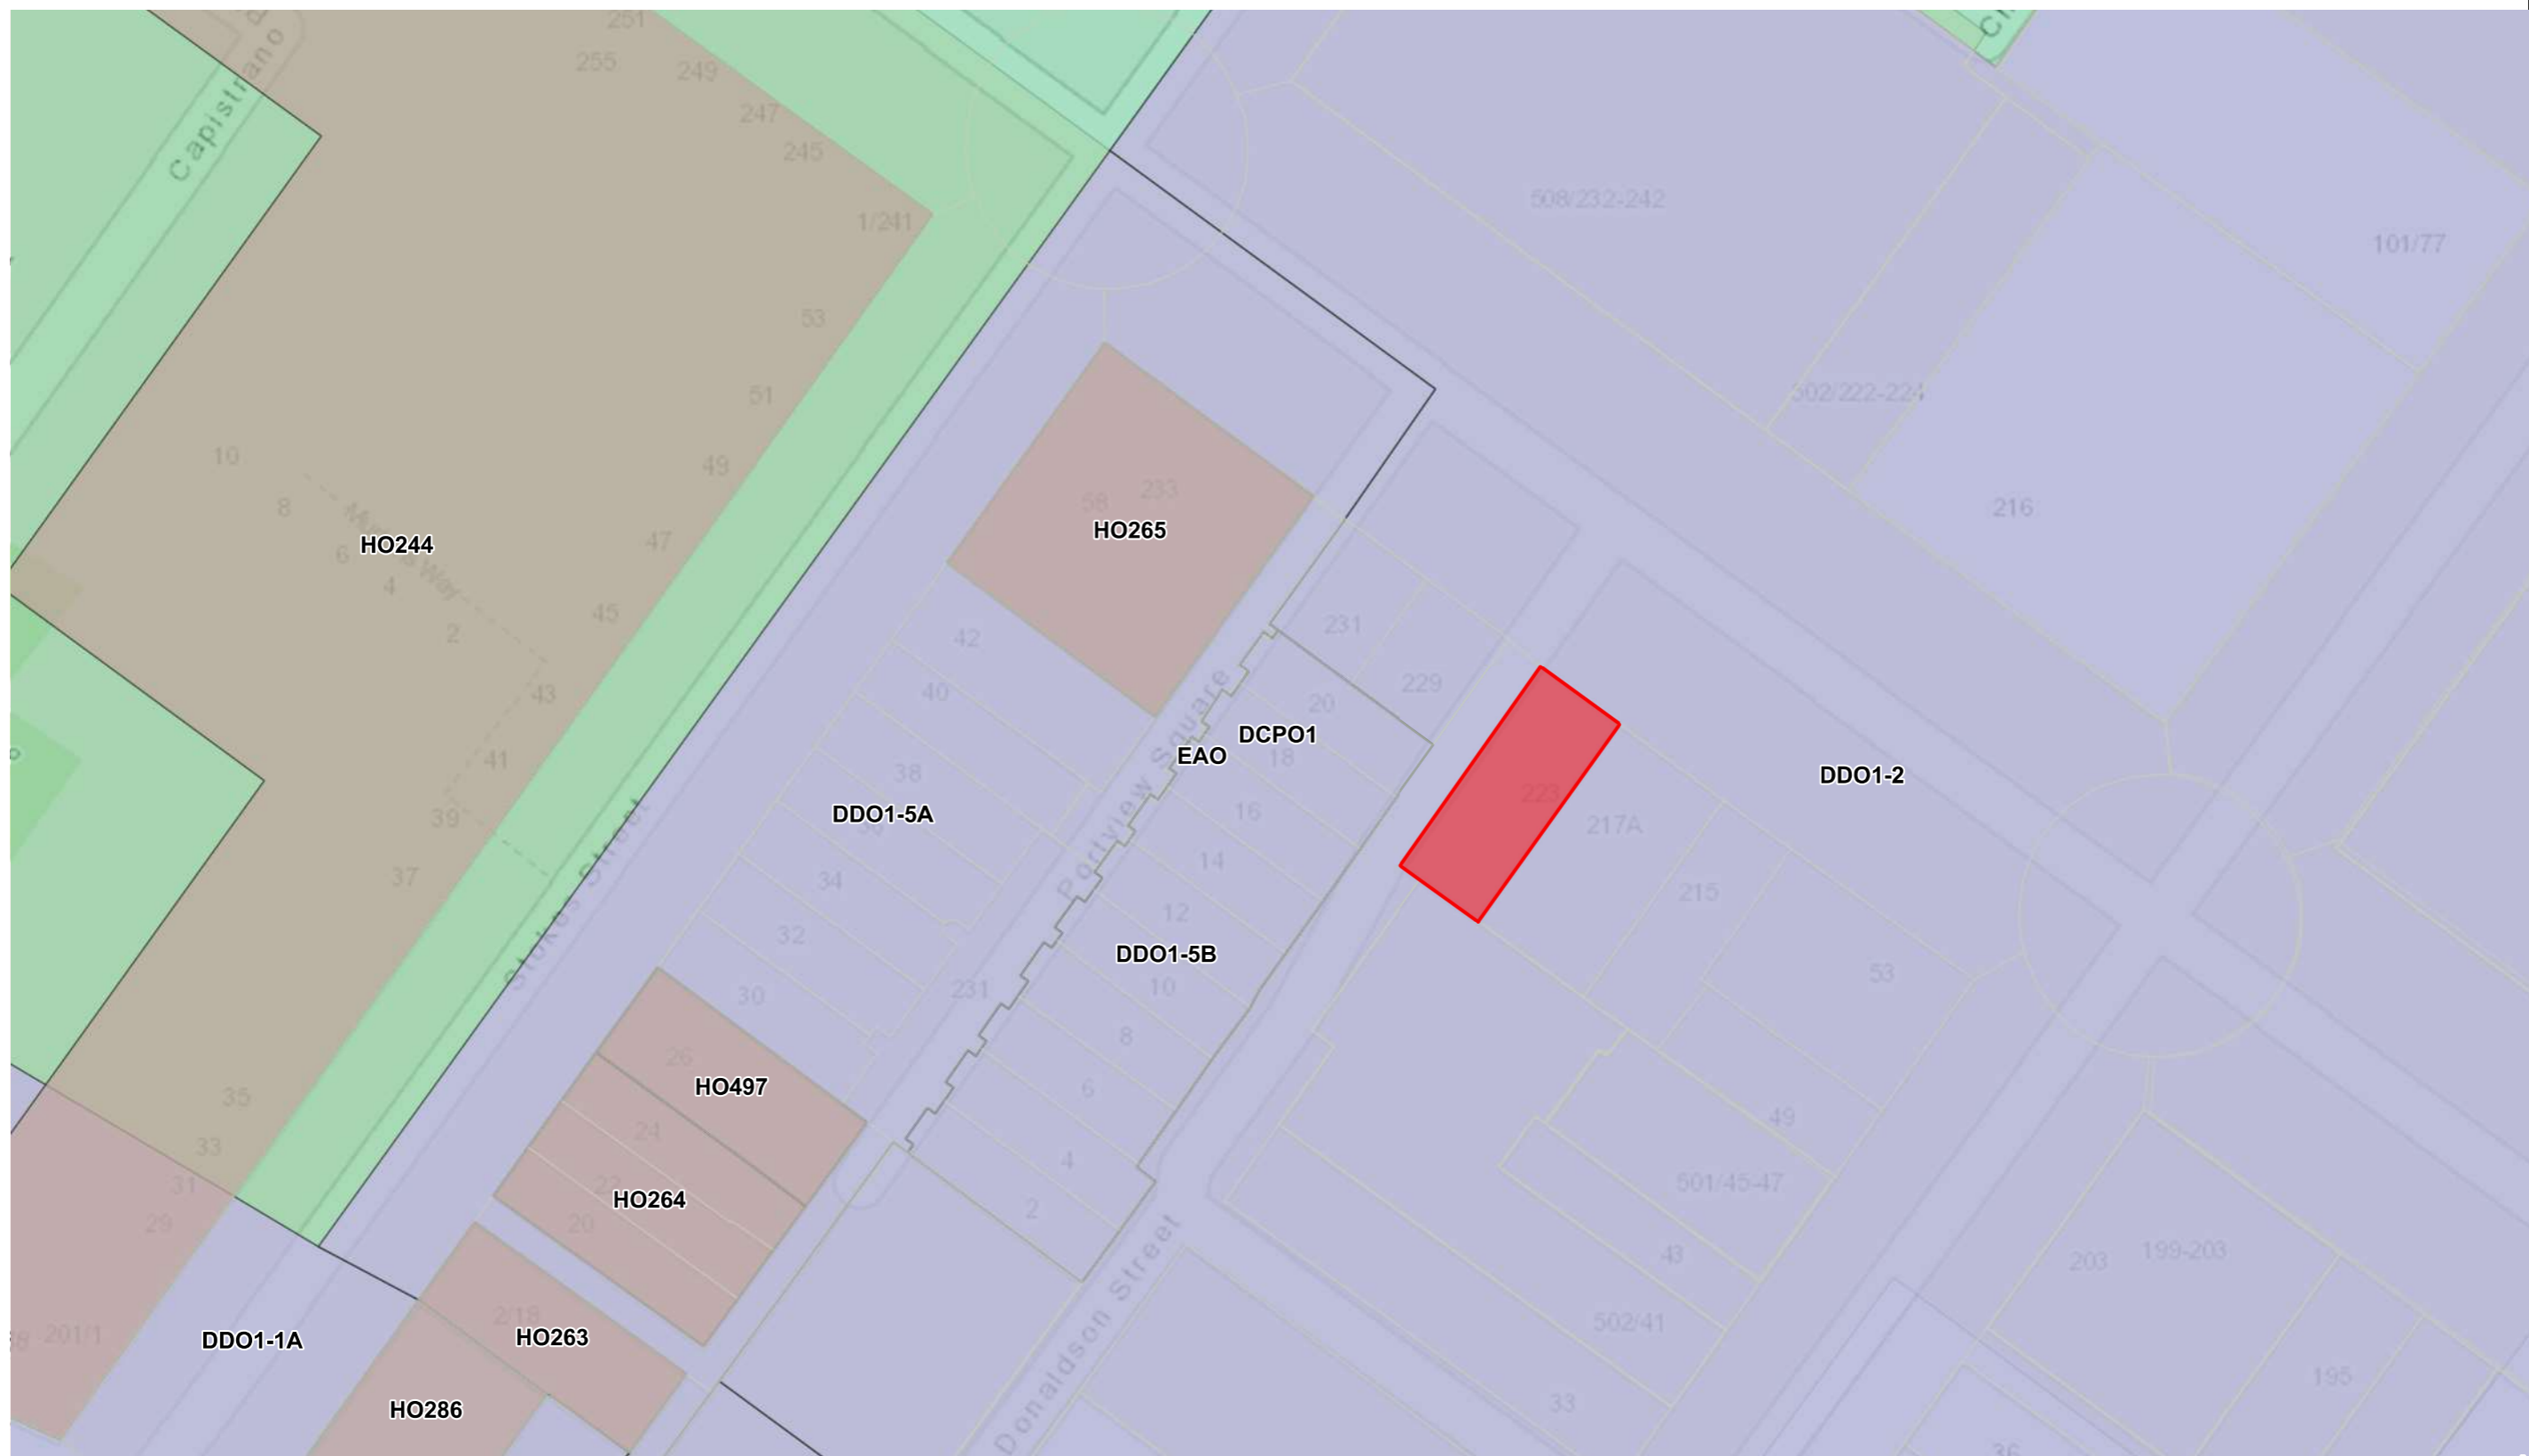

223 Rouse Street, Port Melbourne - Zone Map

Date: 30/11/2023

Scale: 1:800 at A3

Disclaimer:
 This map contains Vicmap information collated from The State of Victoria, Department of Sustainability and Environment and the City of Port Phillip, 2023. This material may be of assistance to you but the state of Victoria and the City of Port Phillip do not guarantee that the publication is without flaw of any kind or is wholly appropriate for your particular purposes and therefore disclaims all liability for any error, loss or consequences which may arise from your relying on any information contained in this material.

223 Rouse Street, Port Melbourne - Zone Map

Date: 30/11/2023

Scale: 1:800 at A3

Disclaimer:
 This map contains Vicmap information collated from The State of Victoria, Department of Sustainability and Environment and the City of Port Phillip. 2023. This material may be of assistance to you but the state of Victoria and the City of Port Phillip do not guarantee that the publication is without flaw of any kind or is wholly appropriate for your particular purposes and therefore disclaims all liability for any error, loss or consequences which may arise from your relying on any information contained in this material.