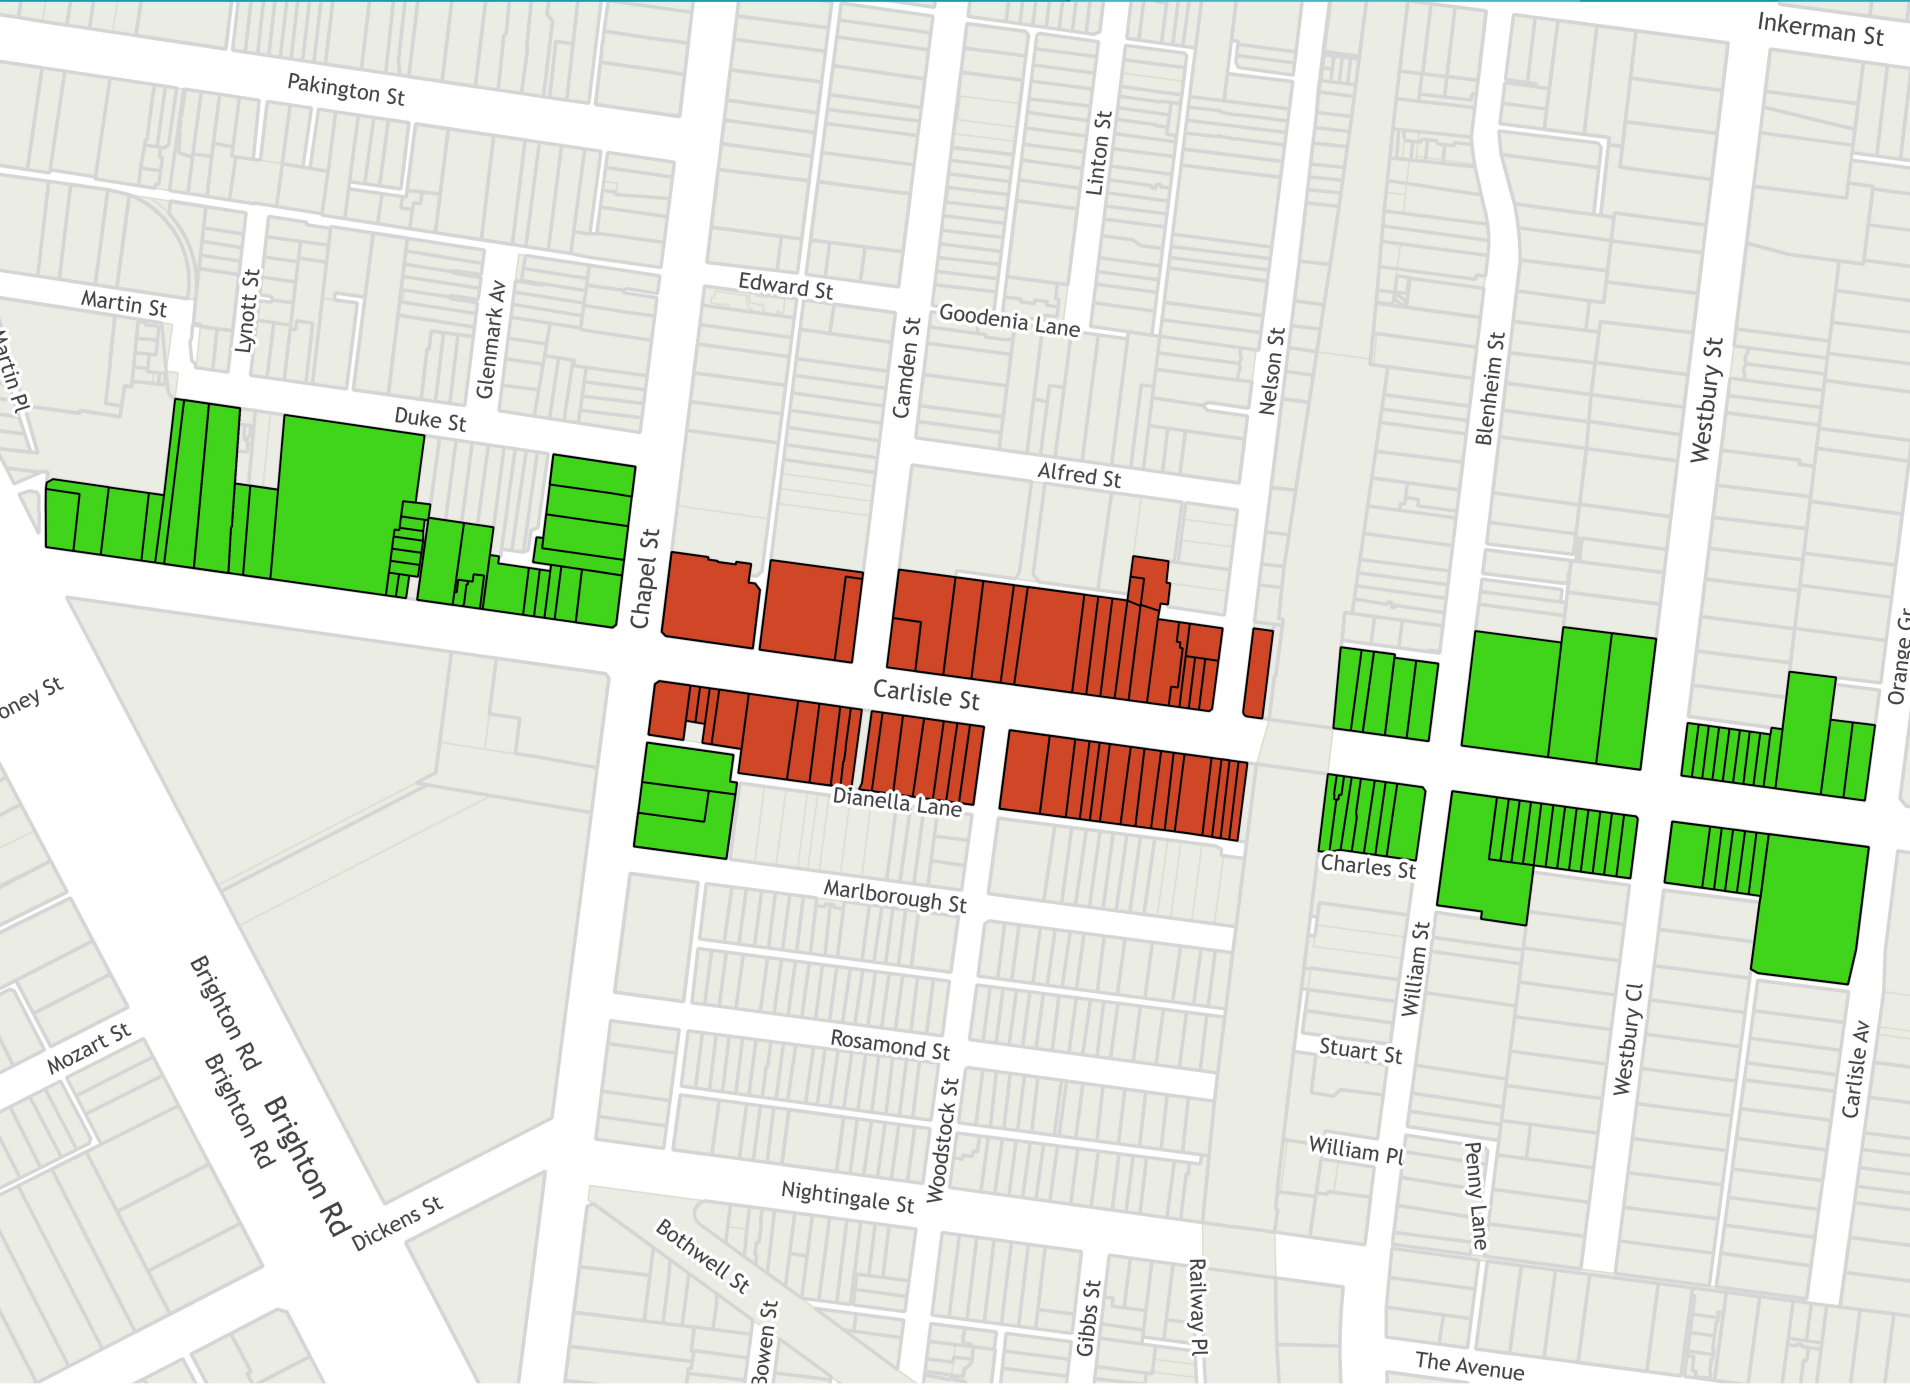

Footpath Trading Fee Structure Precinct - Carlisle Street

- Primary Area
- Secondary Area

Disclaimer: The City of Port Phillip does not warrant the accuracy or completeness of the information on this map and shall not bear any responsibility or liability for errors or omissions in the information. Reproduction is unauthorised unless with express written permission of the City of Port Phillip. Source: Including, but not limited to City of Port Phillip and Vic Map. Copyright remains with its respective holders.