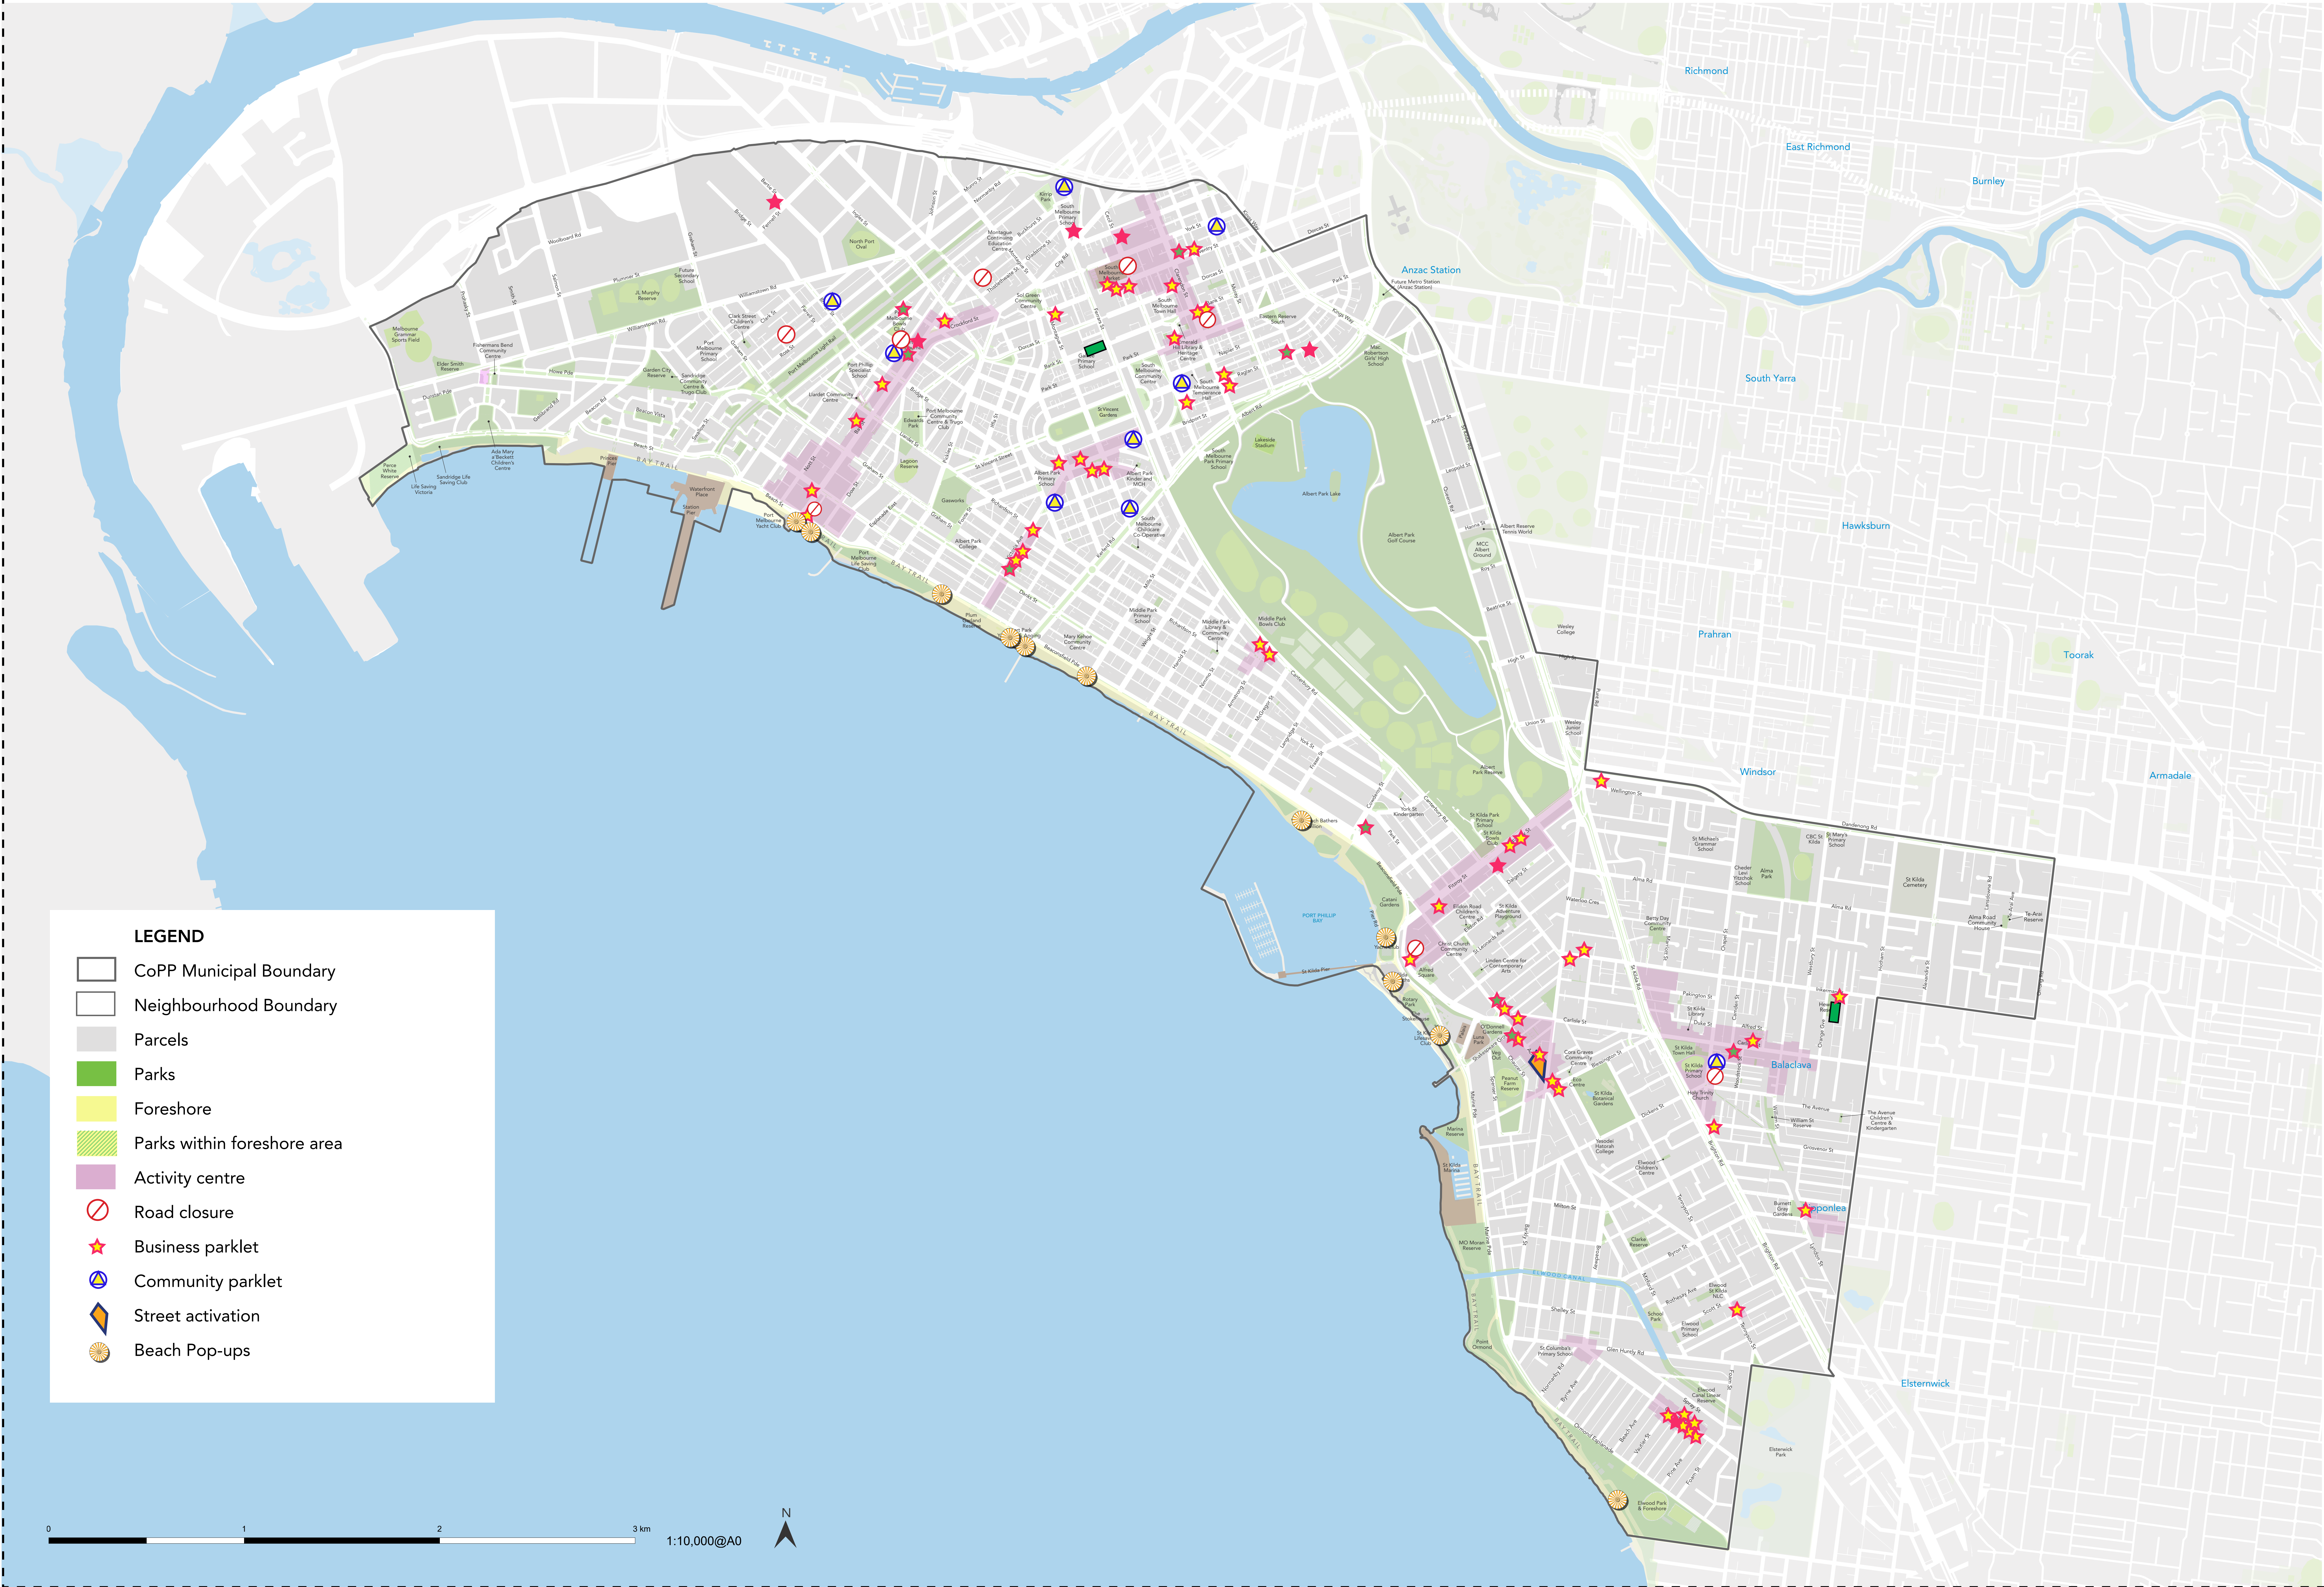

Parklets and road closures

LEGEND

- CoPP Municipal Boundary
- Neighbourhood Boundary
- Parcels
- Parks
- Foreshore
- Parks within foreshore area
- Activity centre
- Road closure
- Business parklet
- Community parklet
- Street activation
- Beach Pop-ups

0 1 2 3 km 1:10,000@A0