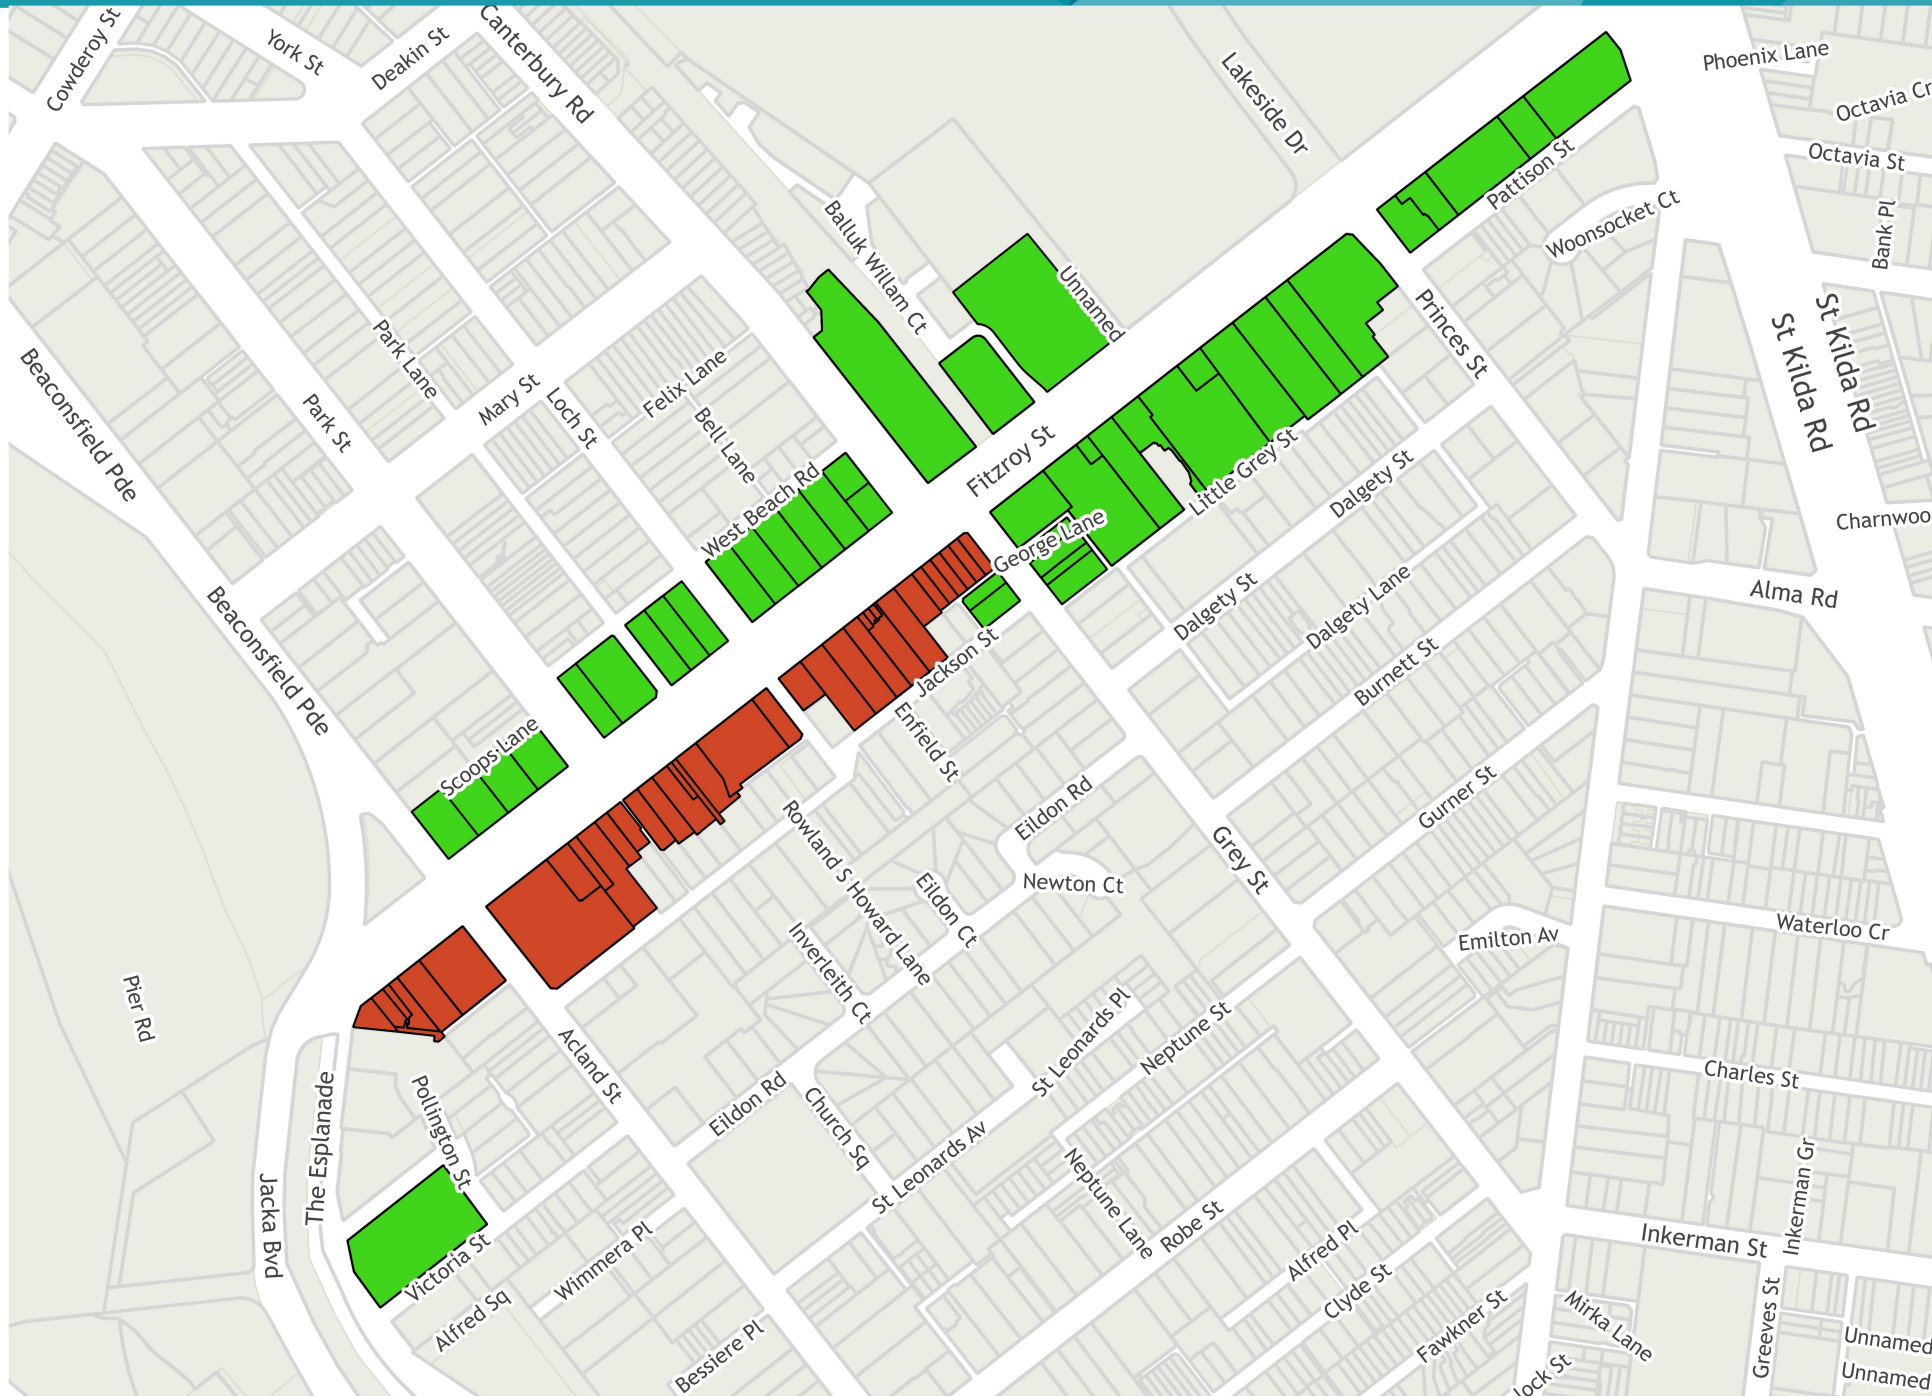

Footpath Trading Fee Structure Precinct - Fitzroy Street

- Primary Area
- Secondary Area

Disclaimer: The City of Port Phillip does not warrant the accuracy or completeness of the information on this map and shall not bear any responsibility or liability for errors or omissions in the information. Reproduction is unauthorised unless with express written permission of the City of Port Phillip. Source: Including, but not limited to City of Port Phillip and Vic Map. Copyright remains with its respective holders.