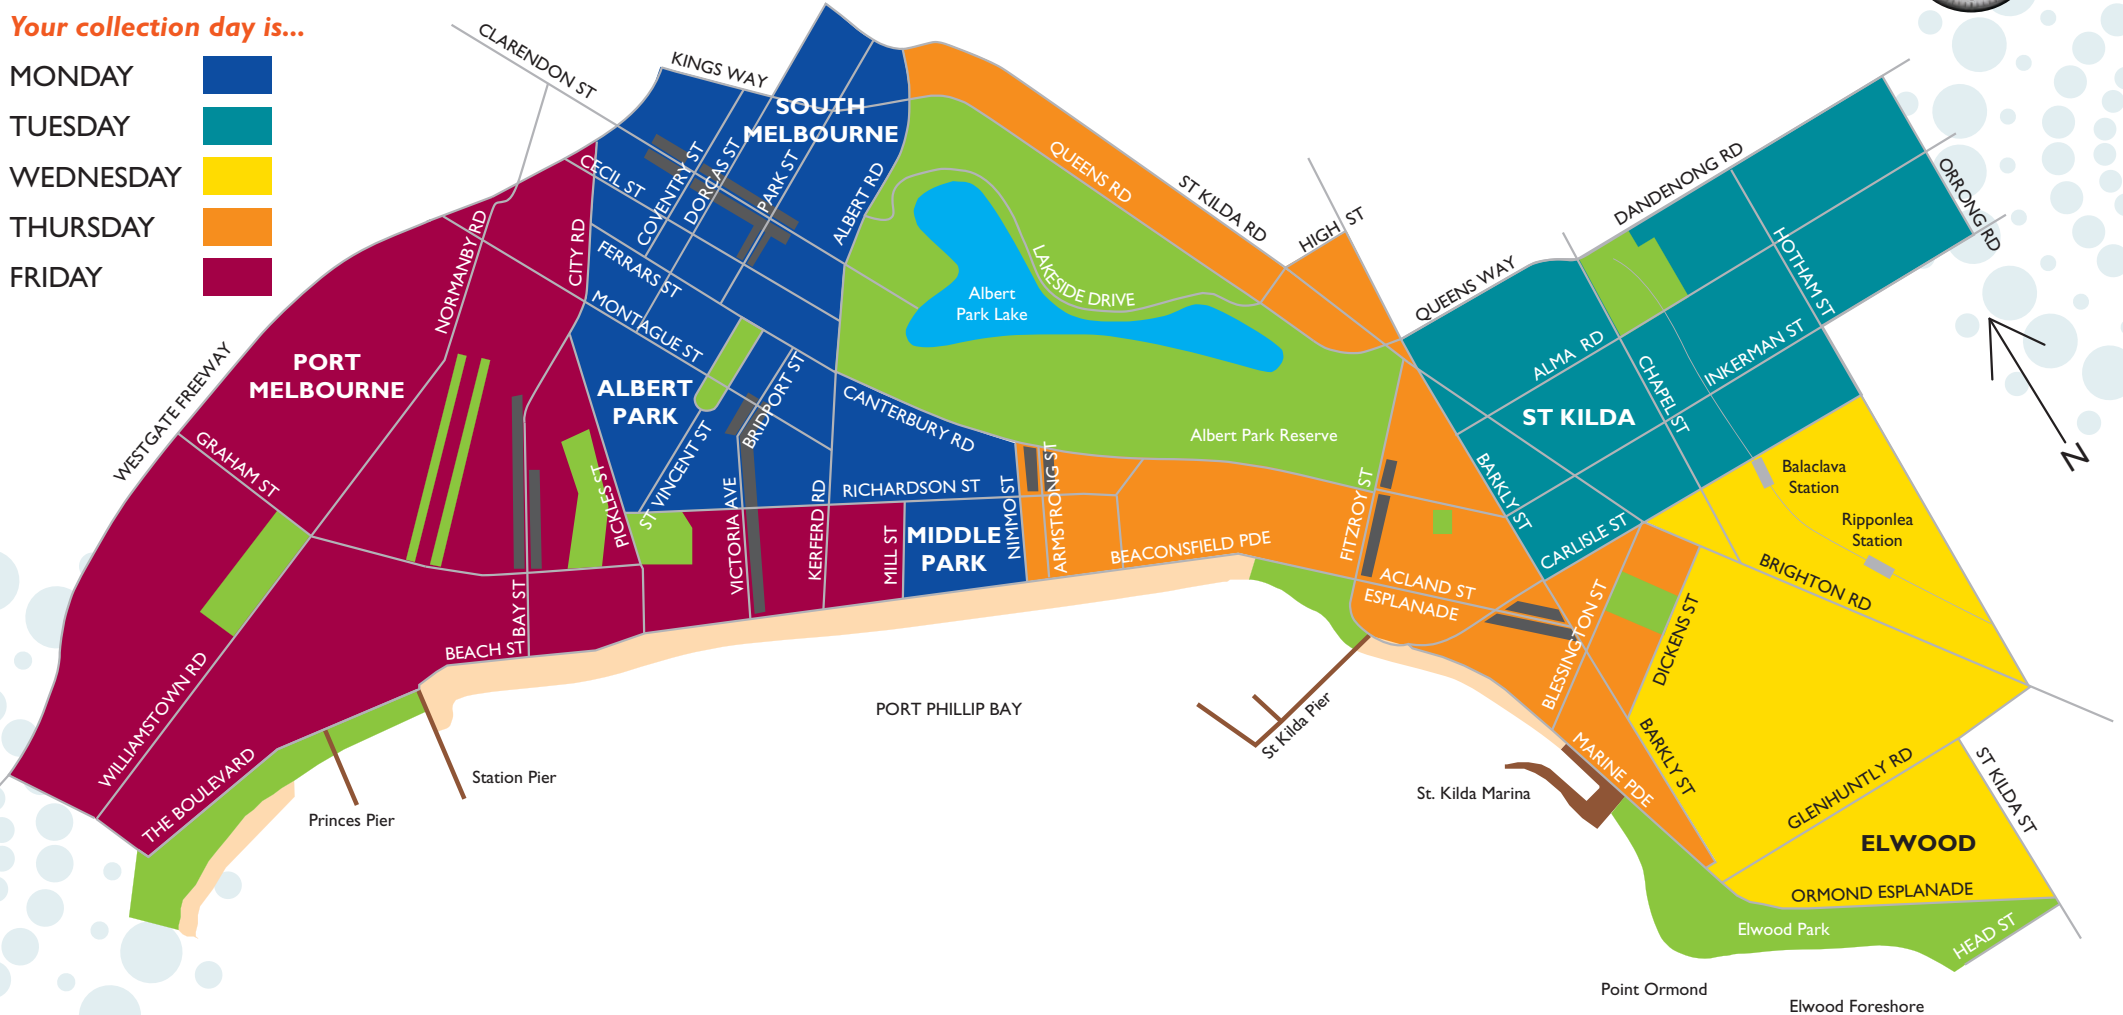

GARBAGE AND RECYCLING COLLECTION DAYS

Garbage and recycling bins are emptied weekly.
The map shows your collection day.

Your collection day is...

MONDAY	
TUESDAY	
WEDNESDAY	
THURSDAY	
FRIDAY	

On collection day

- Ensure bins are at the kerbside by 6am.
- Please take your bins inside within 24 hours of collection.

Notes about bins

Damaged bins will be repaired or replaced. Stolen or missing bins will be replaced after a bin application has been completed. Bins remain council property.