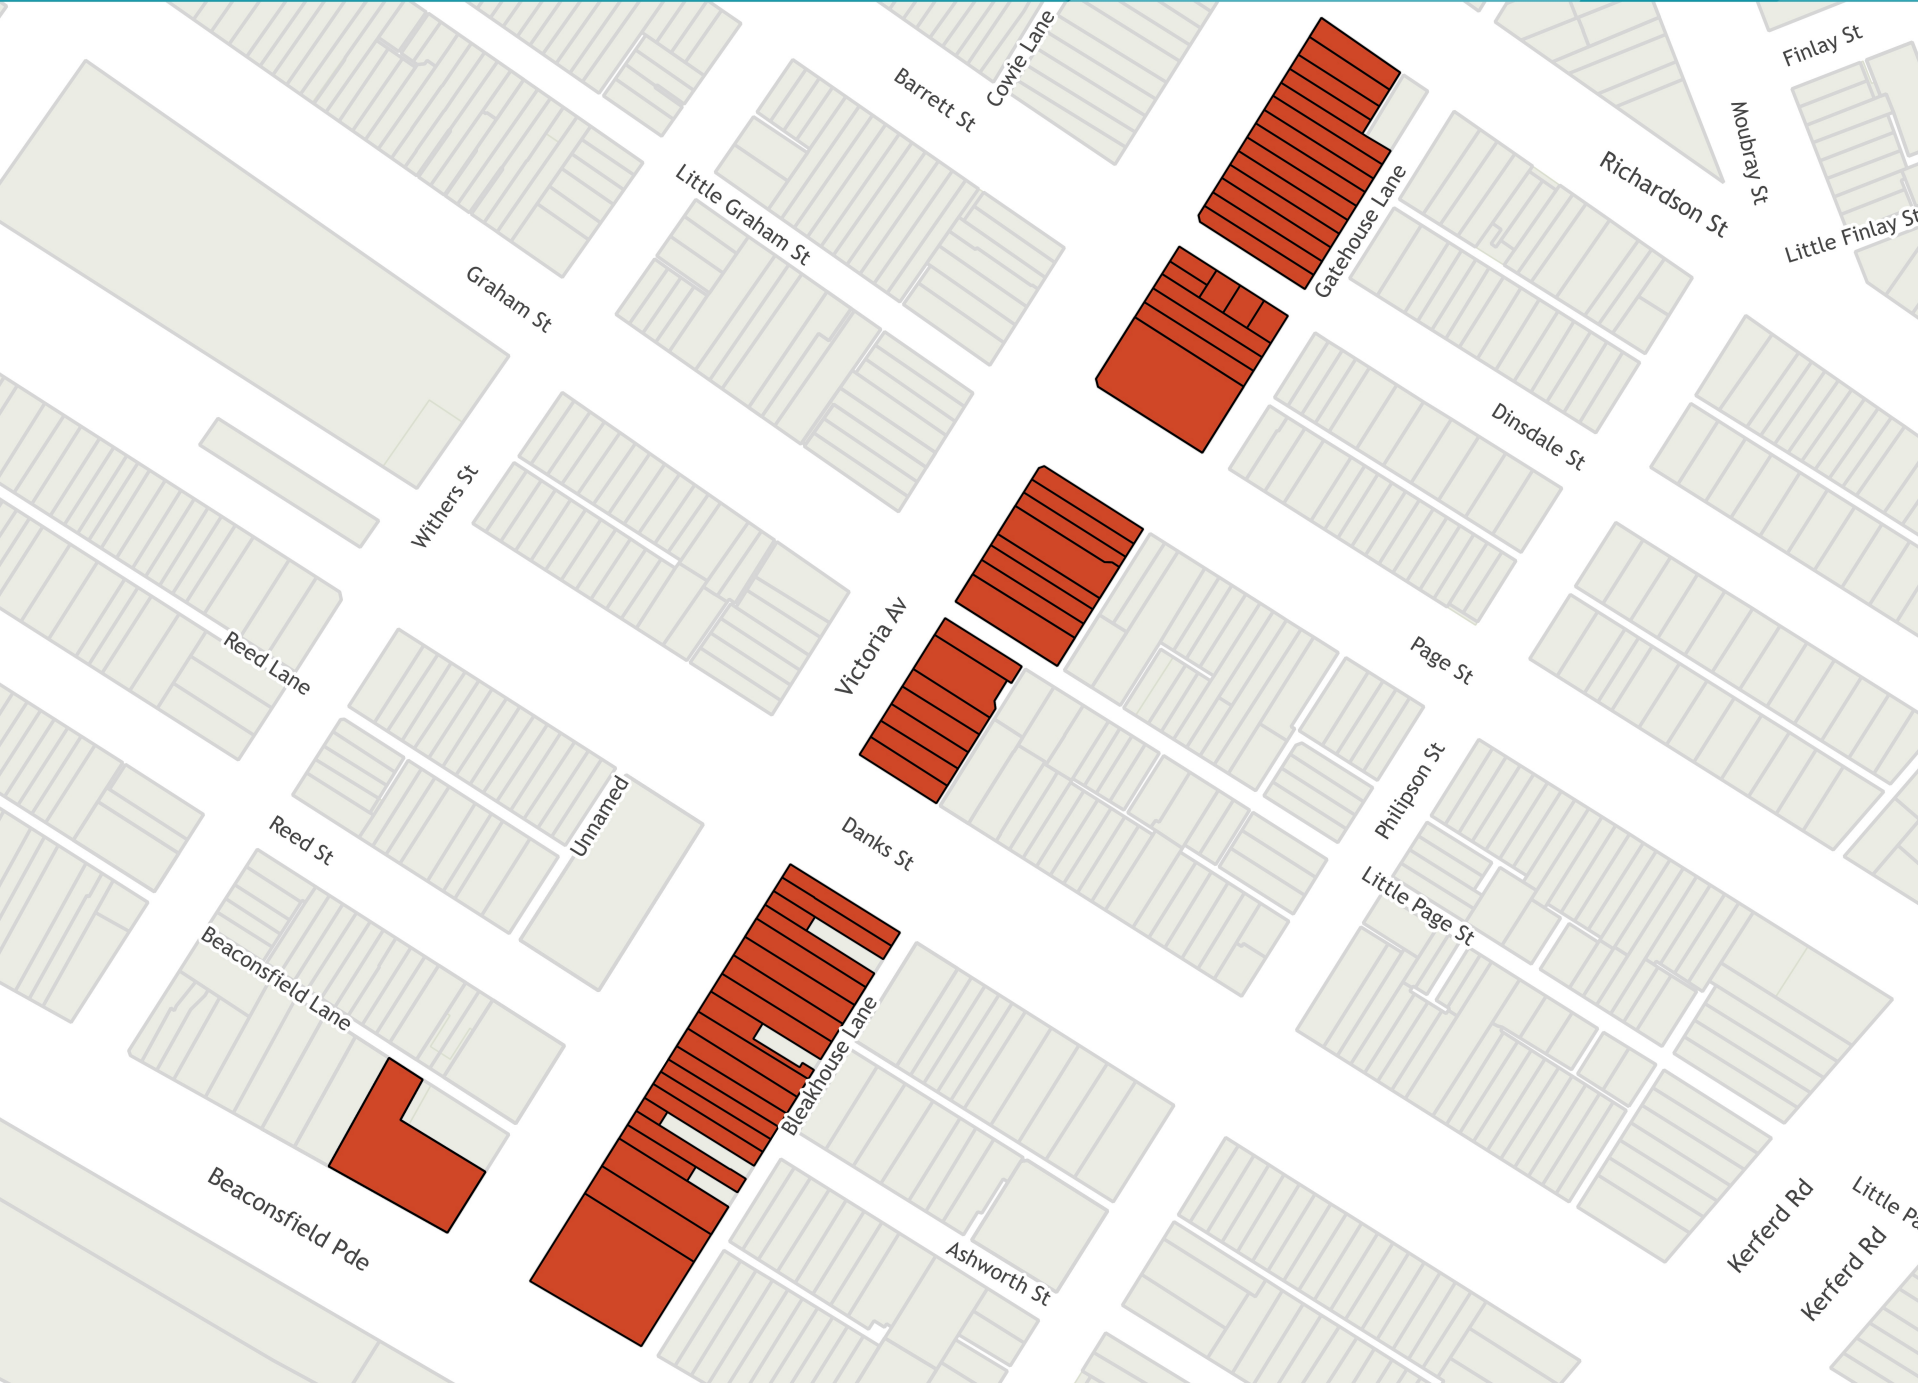

Footpath Trading Fee Structure Precinct - Victoria Avenue

Primary Area

Disclaimer: The City of Port Phillip does not warrant the accuracy or completeness of the information on this map and shall not bear any responsibility or liability for errors or omissions in the information. Reproduction is unauthorised unless with express written permission of the City of Port Phillip. Source: Including, but not limited to City of Port Phillip and Vic Map. Copyright remains with its respective holders.