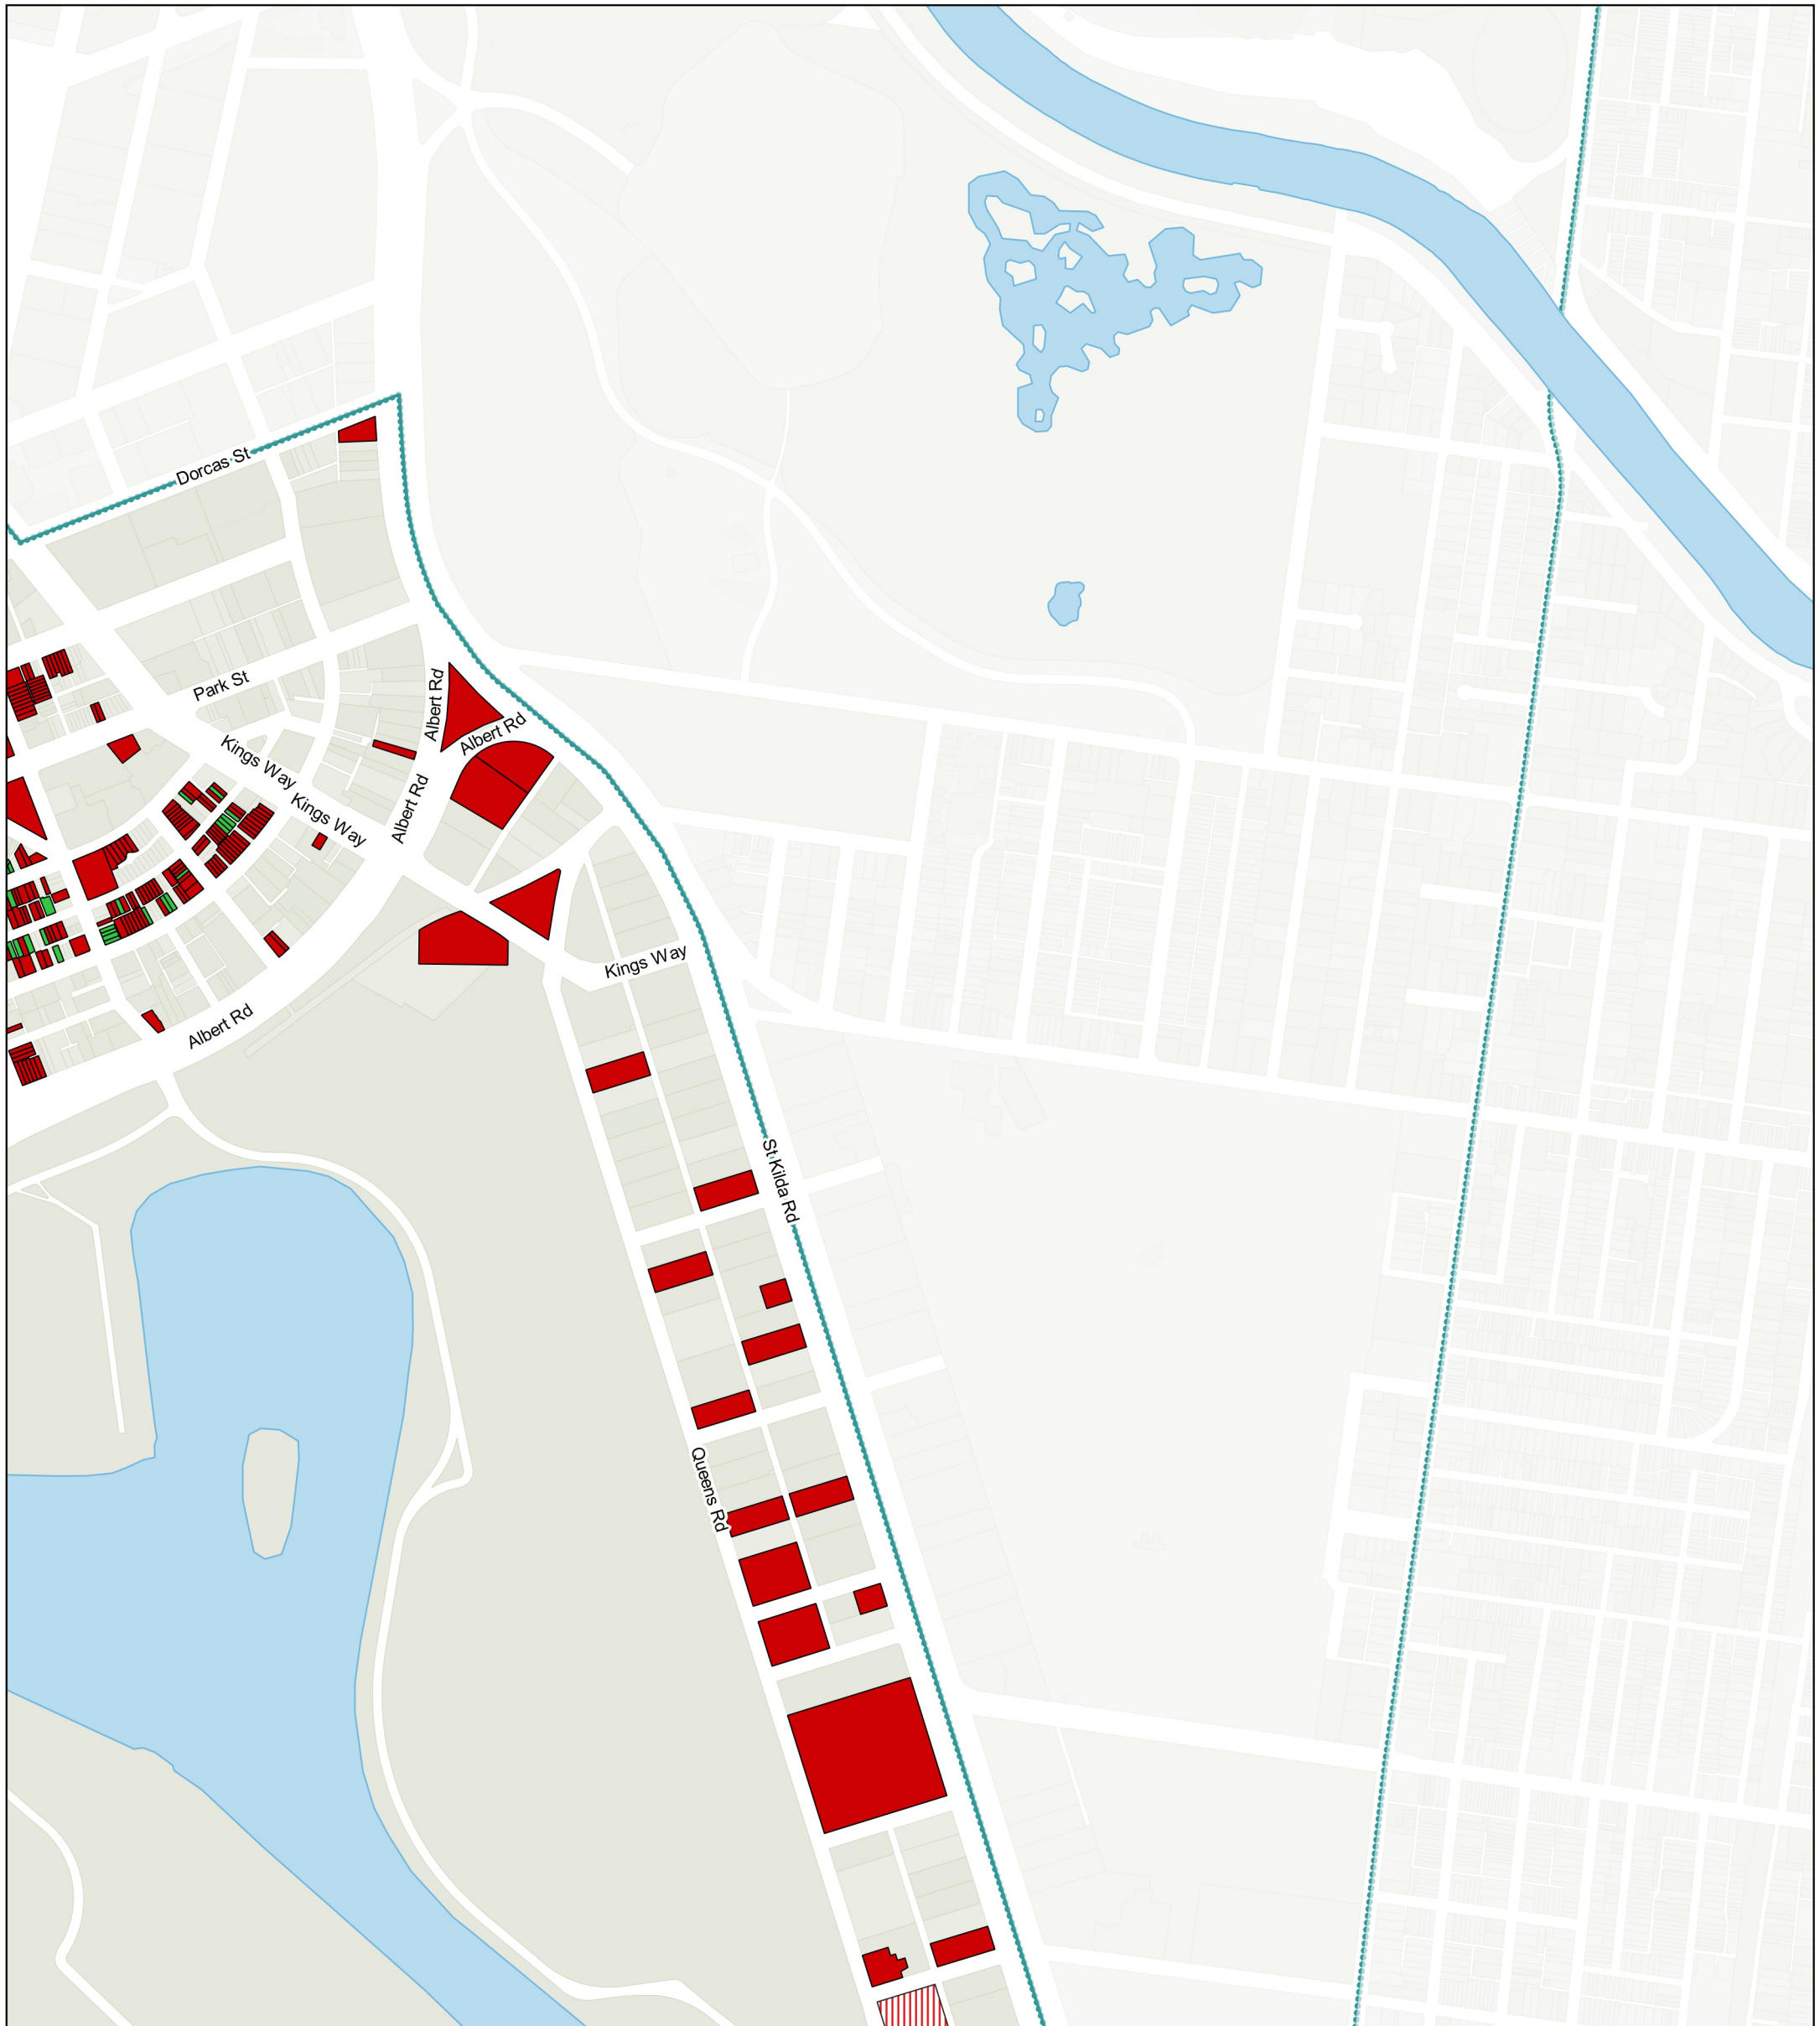

Source: Including, but not limited to City of Port Phillip and Vic Map. Copyright remains with its respective holders.

### Current

- Contributory Heritage Place - inside HO
- Significant Heritage Place - inside HO

### Proposed

- Contributory Heritage Place - inside HO
- Significant Heritage Place - inside HO
- Non Contributory - inside HO

# Amendment C161port to the Port Phillip Planning Scheme

Proposed Changes to the City of Port Phillip  
Heritage Policy Map (Incorporated Document)

Map 4 of 9

Disclaimer: The City of Port Phillip does not warrant the accuracy or completeness of the information on this map and shall not bear any responsibility or liability for errors or omissions in the information. Reproduction is unauthorised unless with express written permission of the City of Port Phillip.  
Source: Including, but not limited to City of Port Phillip and Vic Map. Copyright remains with its respective holders.