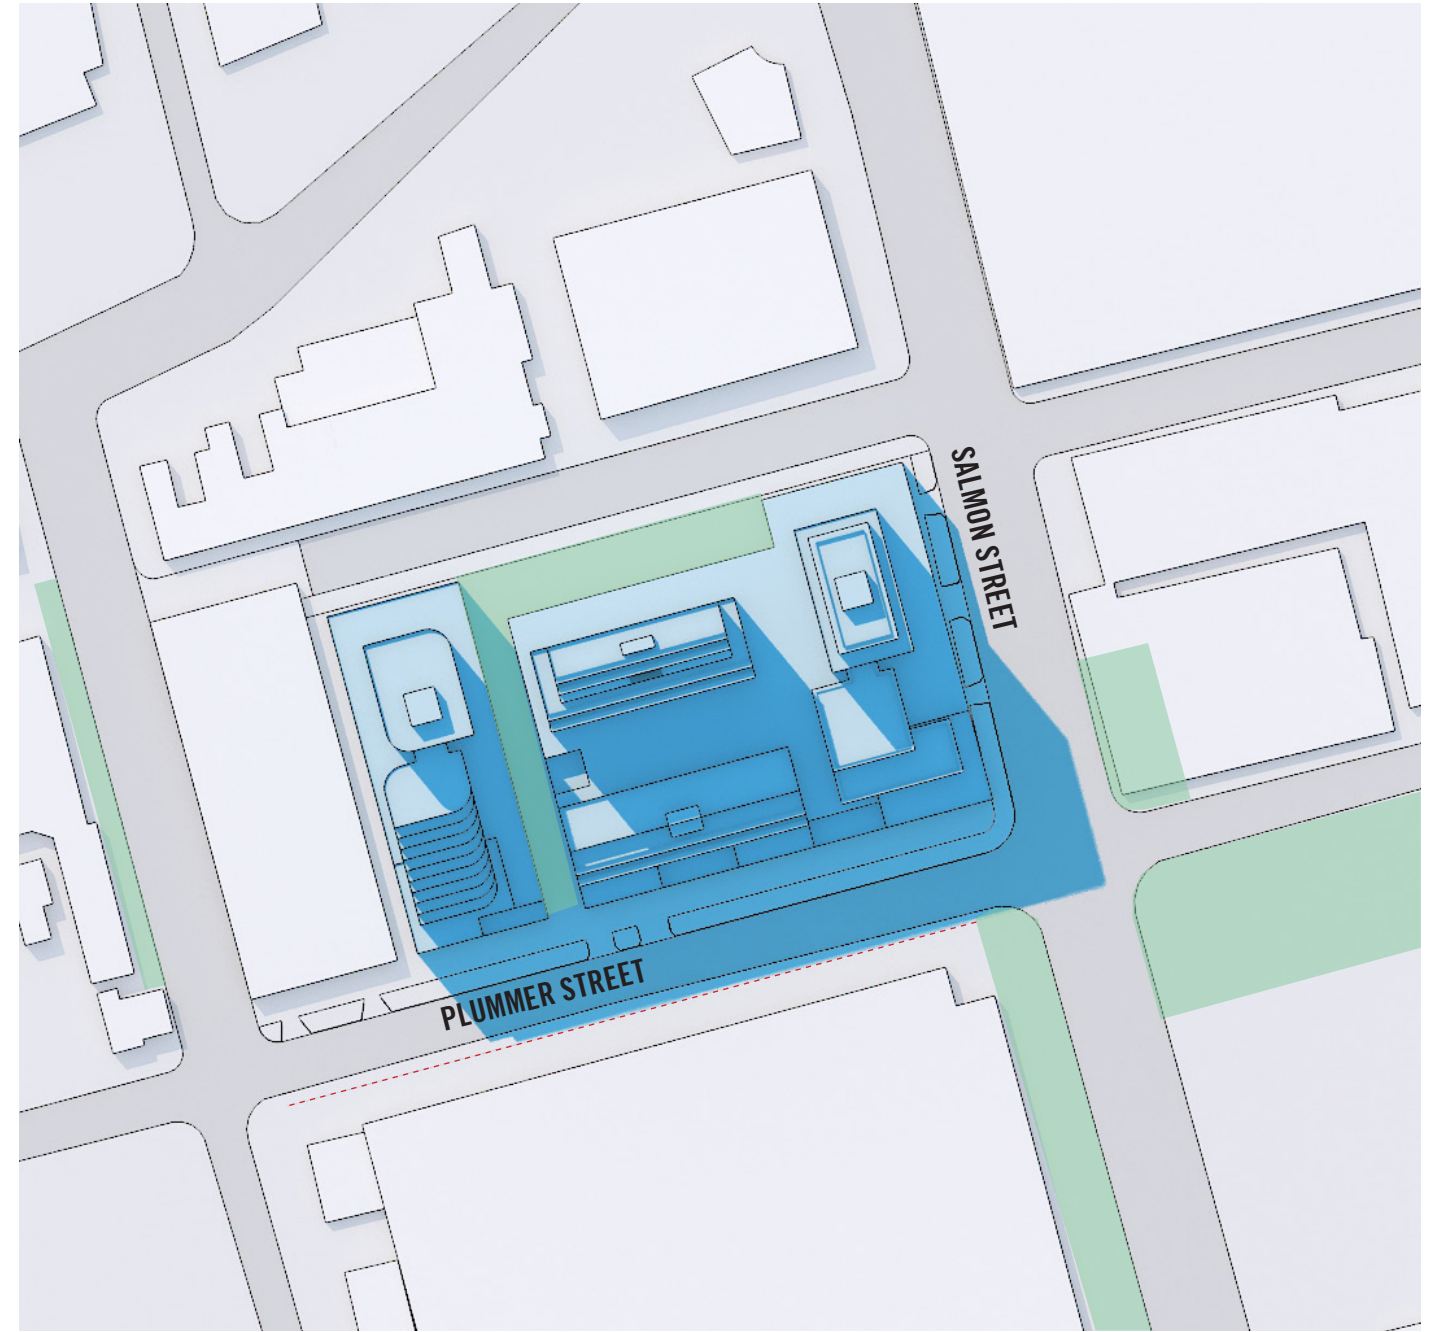

6.1 SHADOW STUDY

11:00AM

12:00PM

6M NORTH OF BOUNDARY

NEW PUBLIC OPEN SPACE

6.1 SHADOW STUDY

01:00PM

02:00PM

6M NORTH OF BOUNDARY

NEW PUBLIC OPEN SPACE