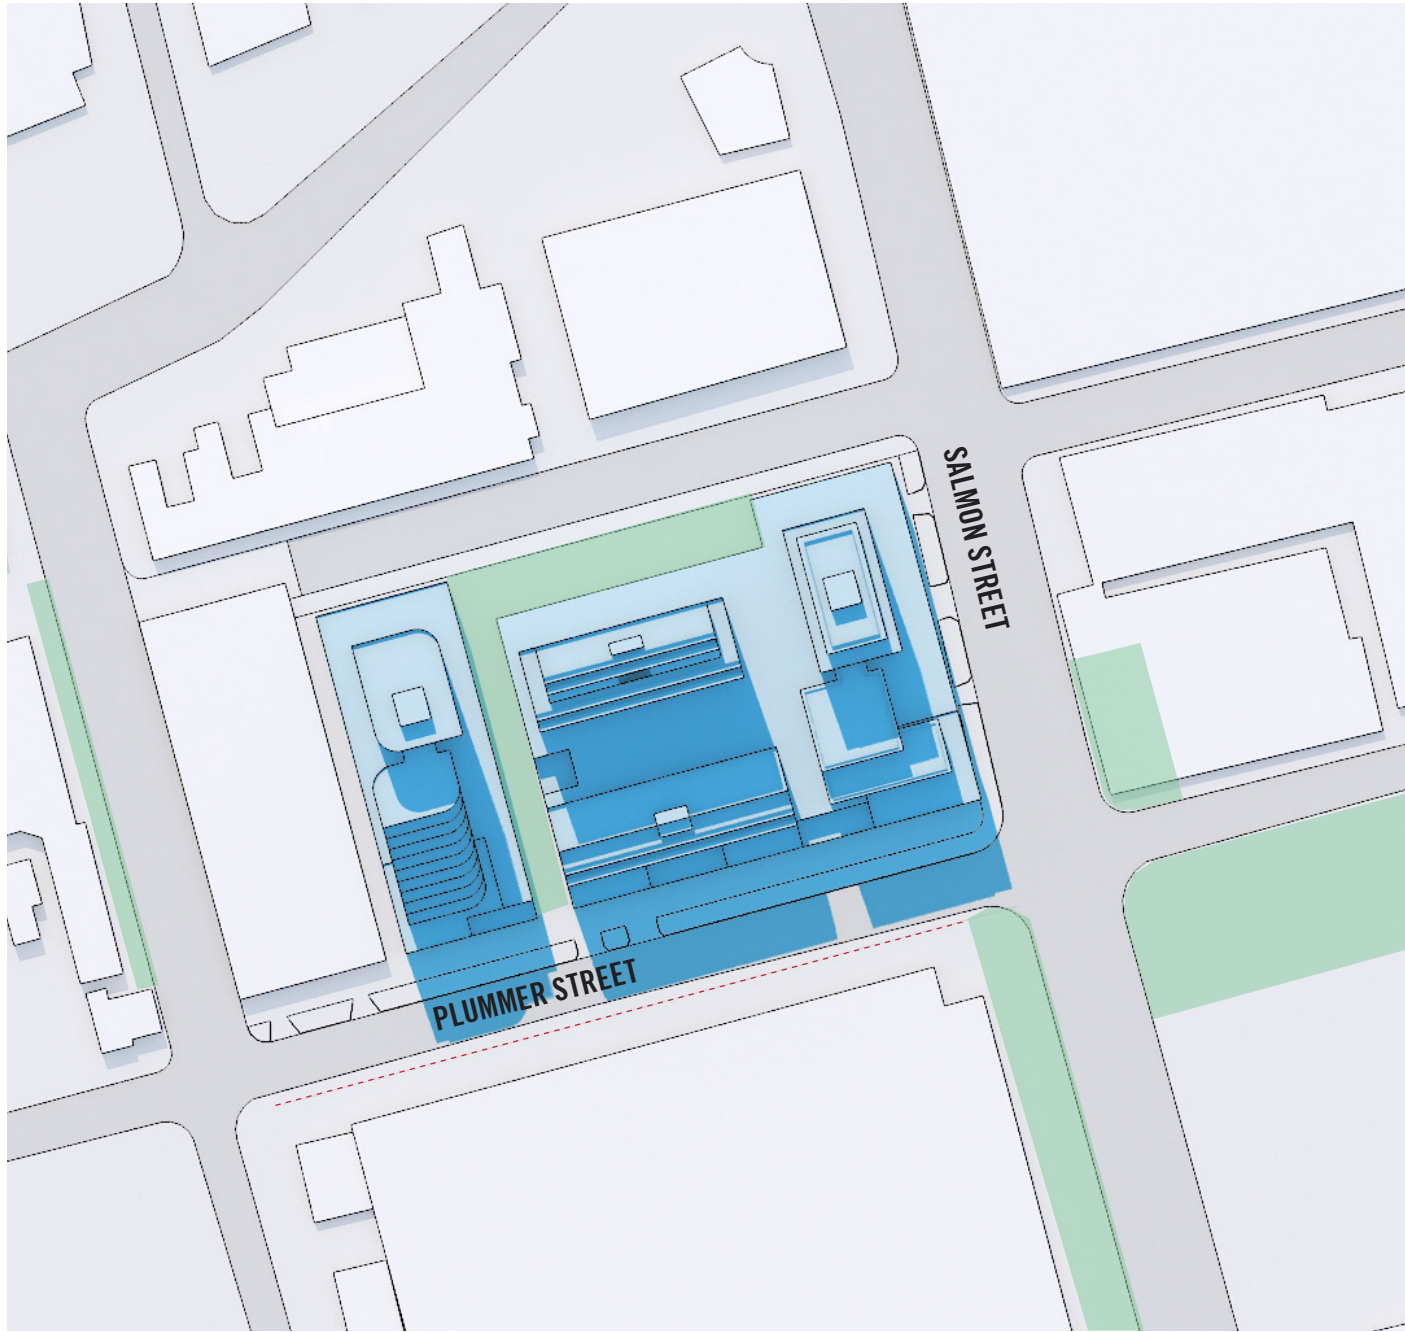

6.1 SHADOW STUDY

11:00AM

12:00PM

6M NORTH OF BOUNDARY

NEW PUBLIC OPEN SPACE

6.1 SHADOW STUDY

01:00PM

02:00PM

6M NORTH OF BOUNDARY

NEW PUBLIC OPEN SPACE