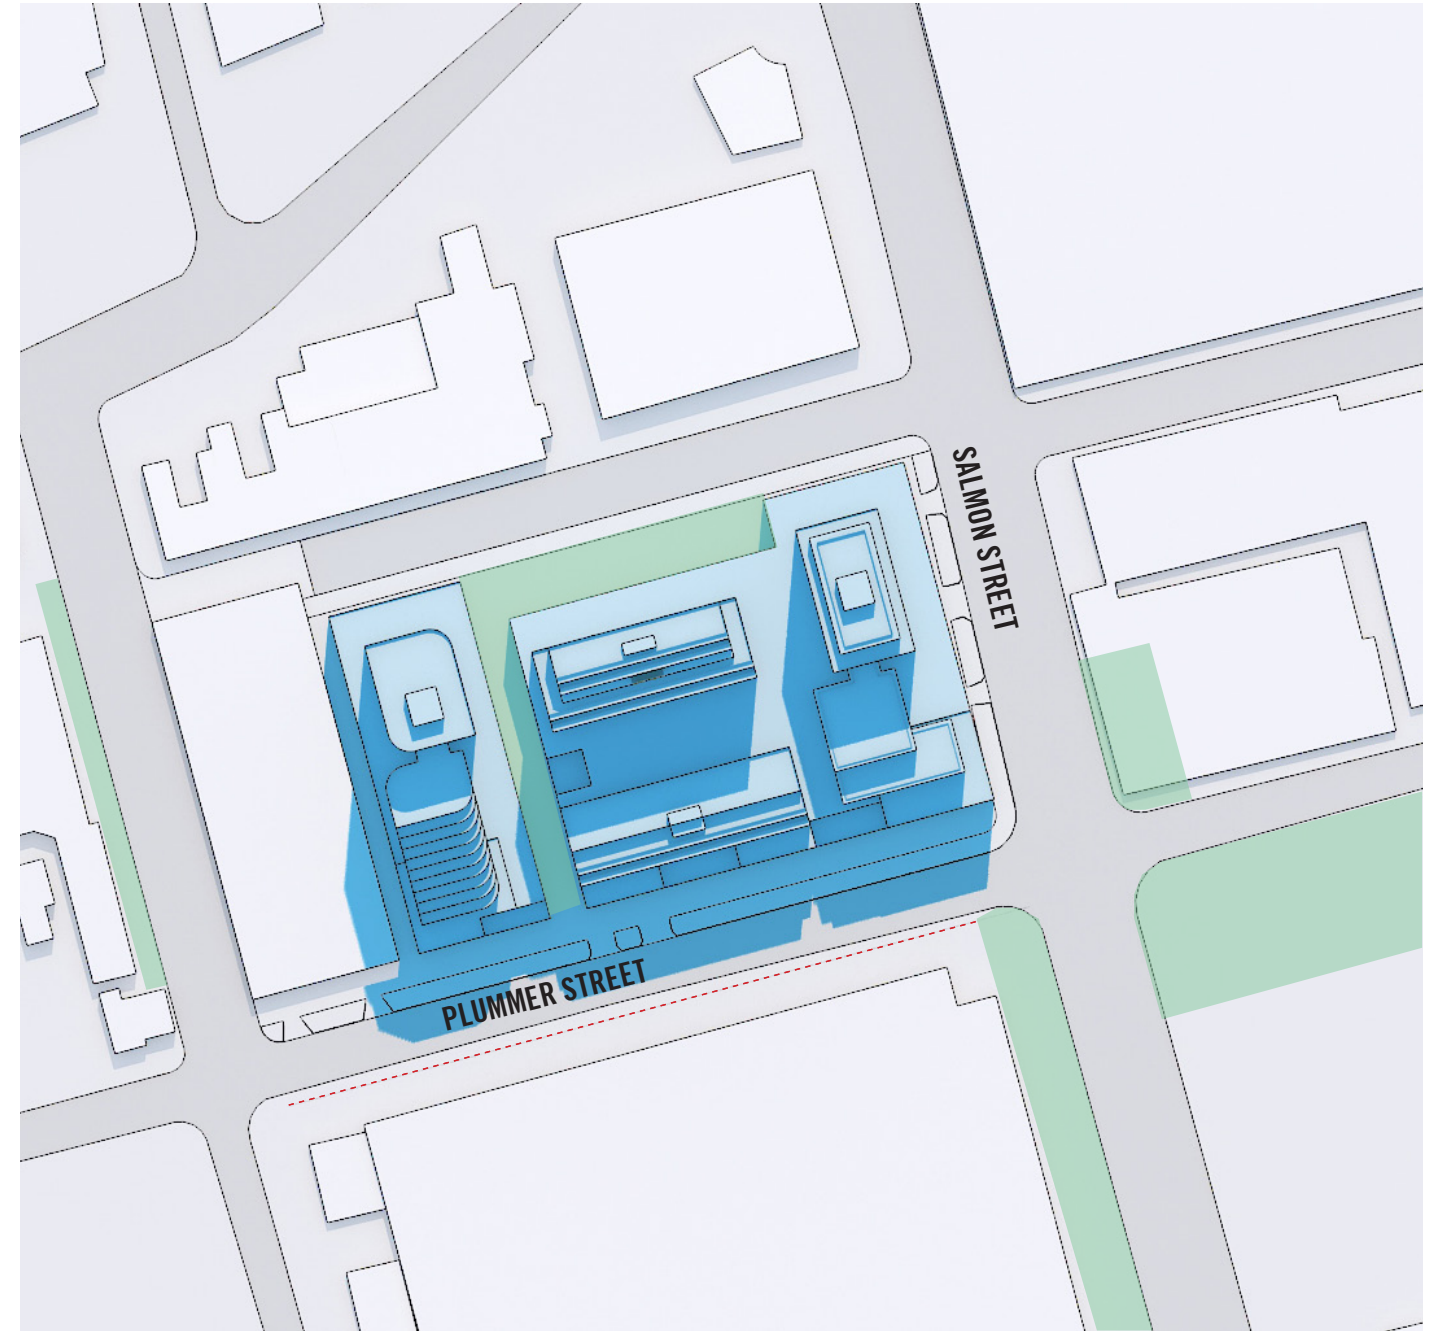

6.1 SHADOW STUDY

11:00AM

12:00PM

6M NORTH OF BOUNDARY

NEW PUBLIC OPEN SPACE

6.1 SHADOW STUDY

01:00PM

02:00PM

6M NORTH OF BOUNDARY

NEW PUBLIC OPEN SPACE