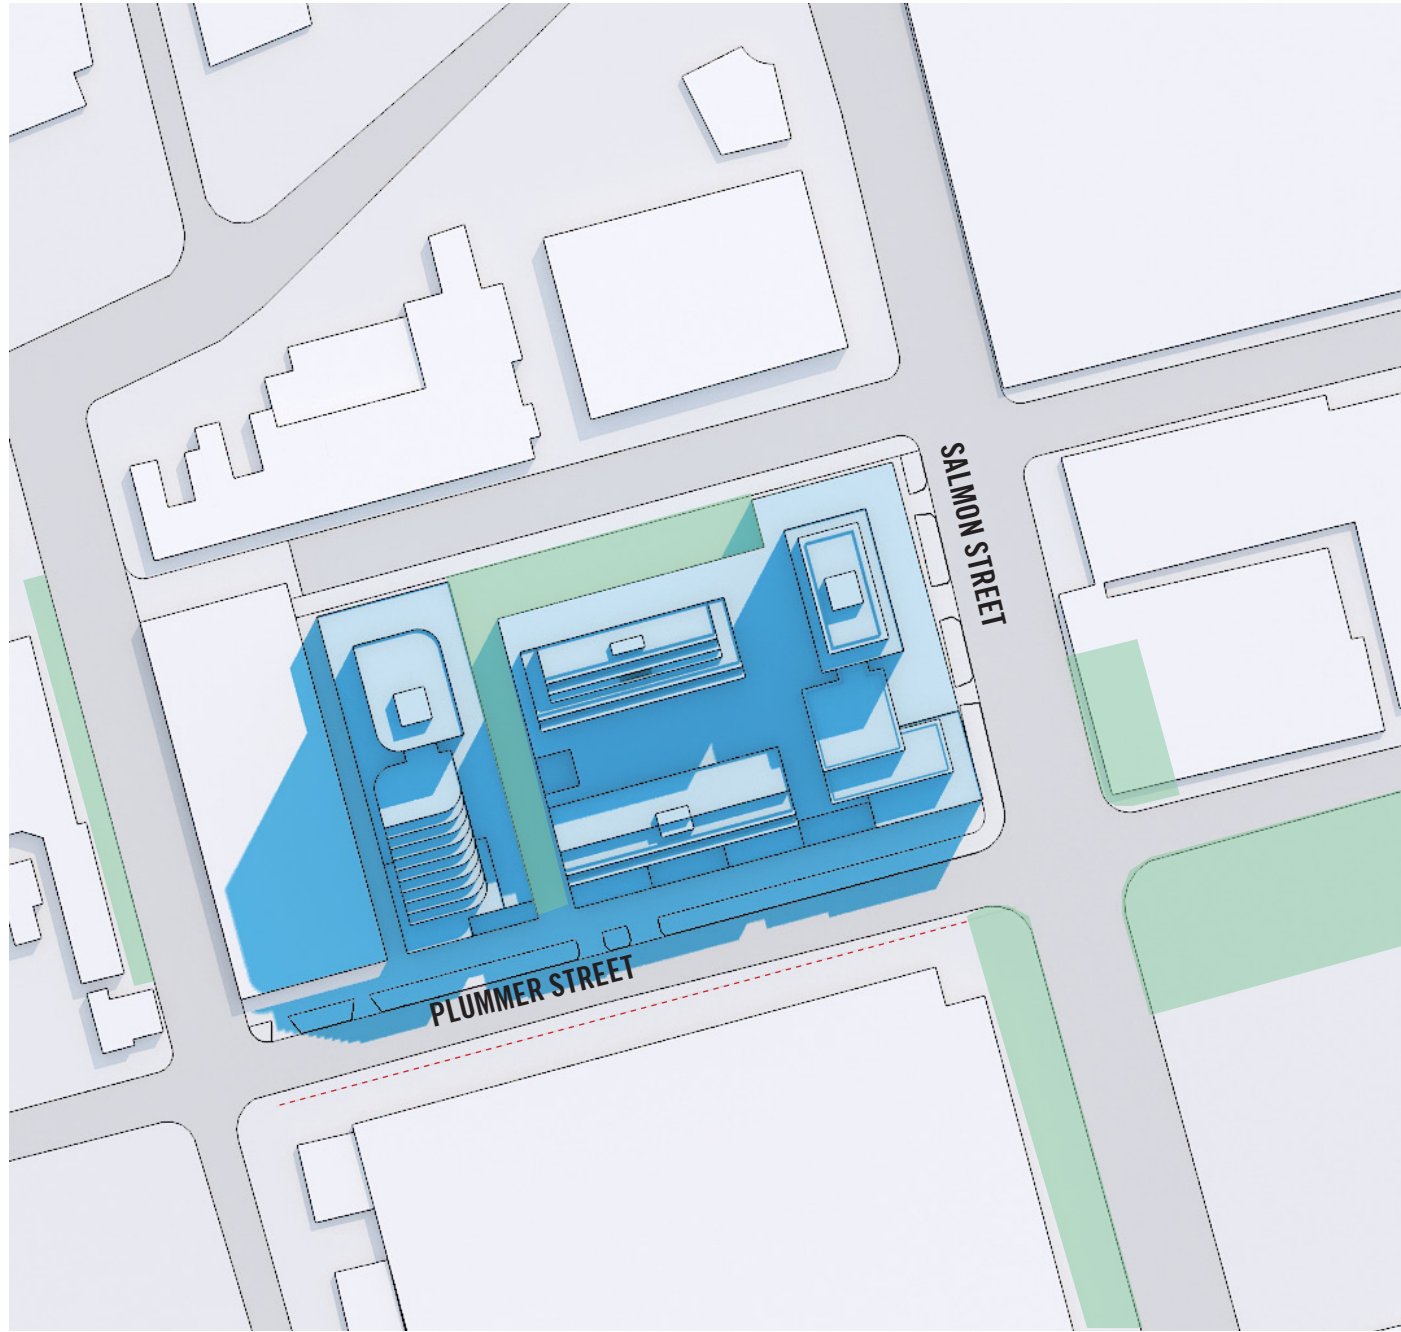

6.1 SHADOW STUDY

11:00AM

12:00PM

6M NORTH OF BOUNDARY

NEW PUBLIC OPEN SPACE

6.1 SHADOW STUDY

01:00PM

02:00PM

6M NORTH OF BOUNDARY

NEW PUBLIC OPEN SPACE