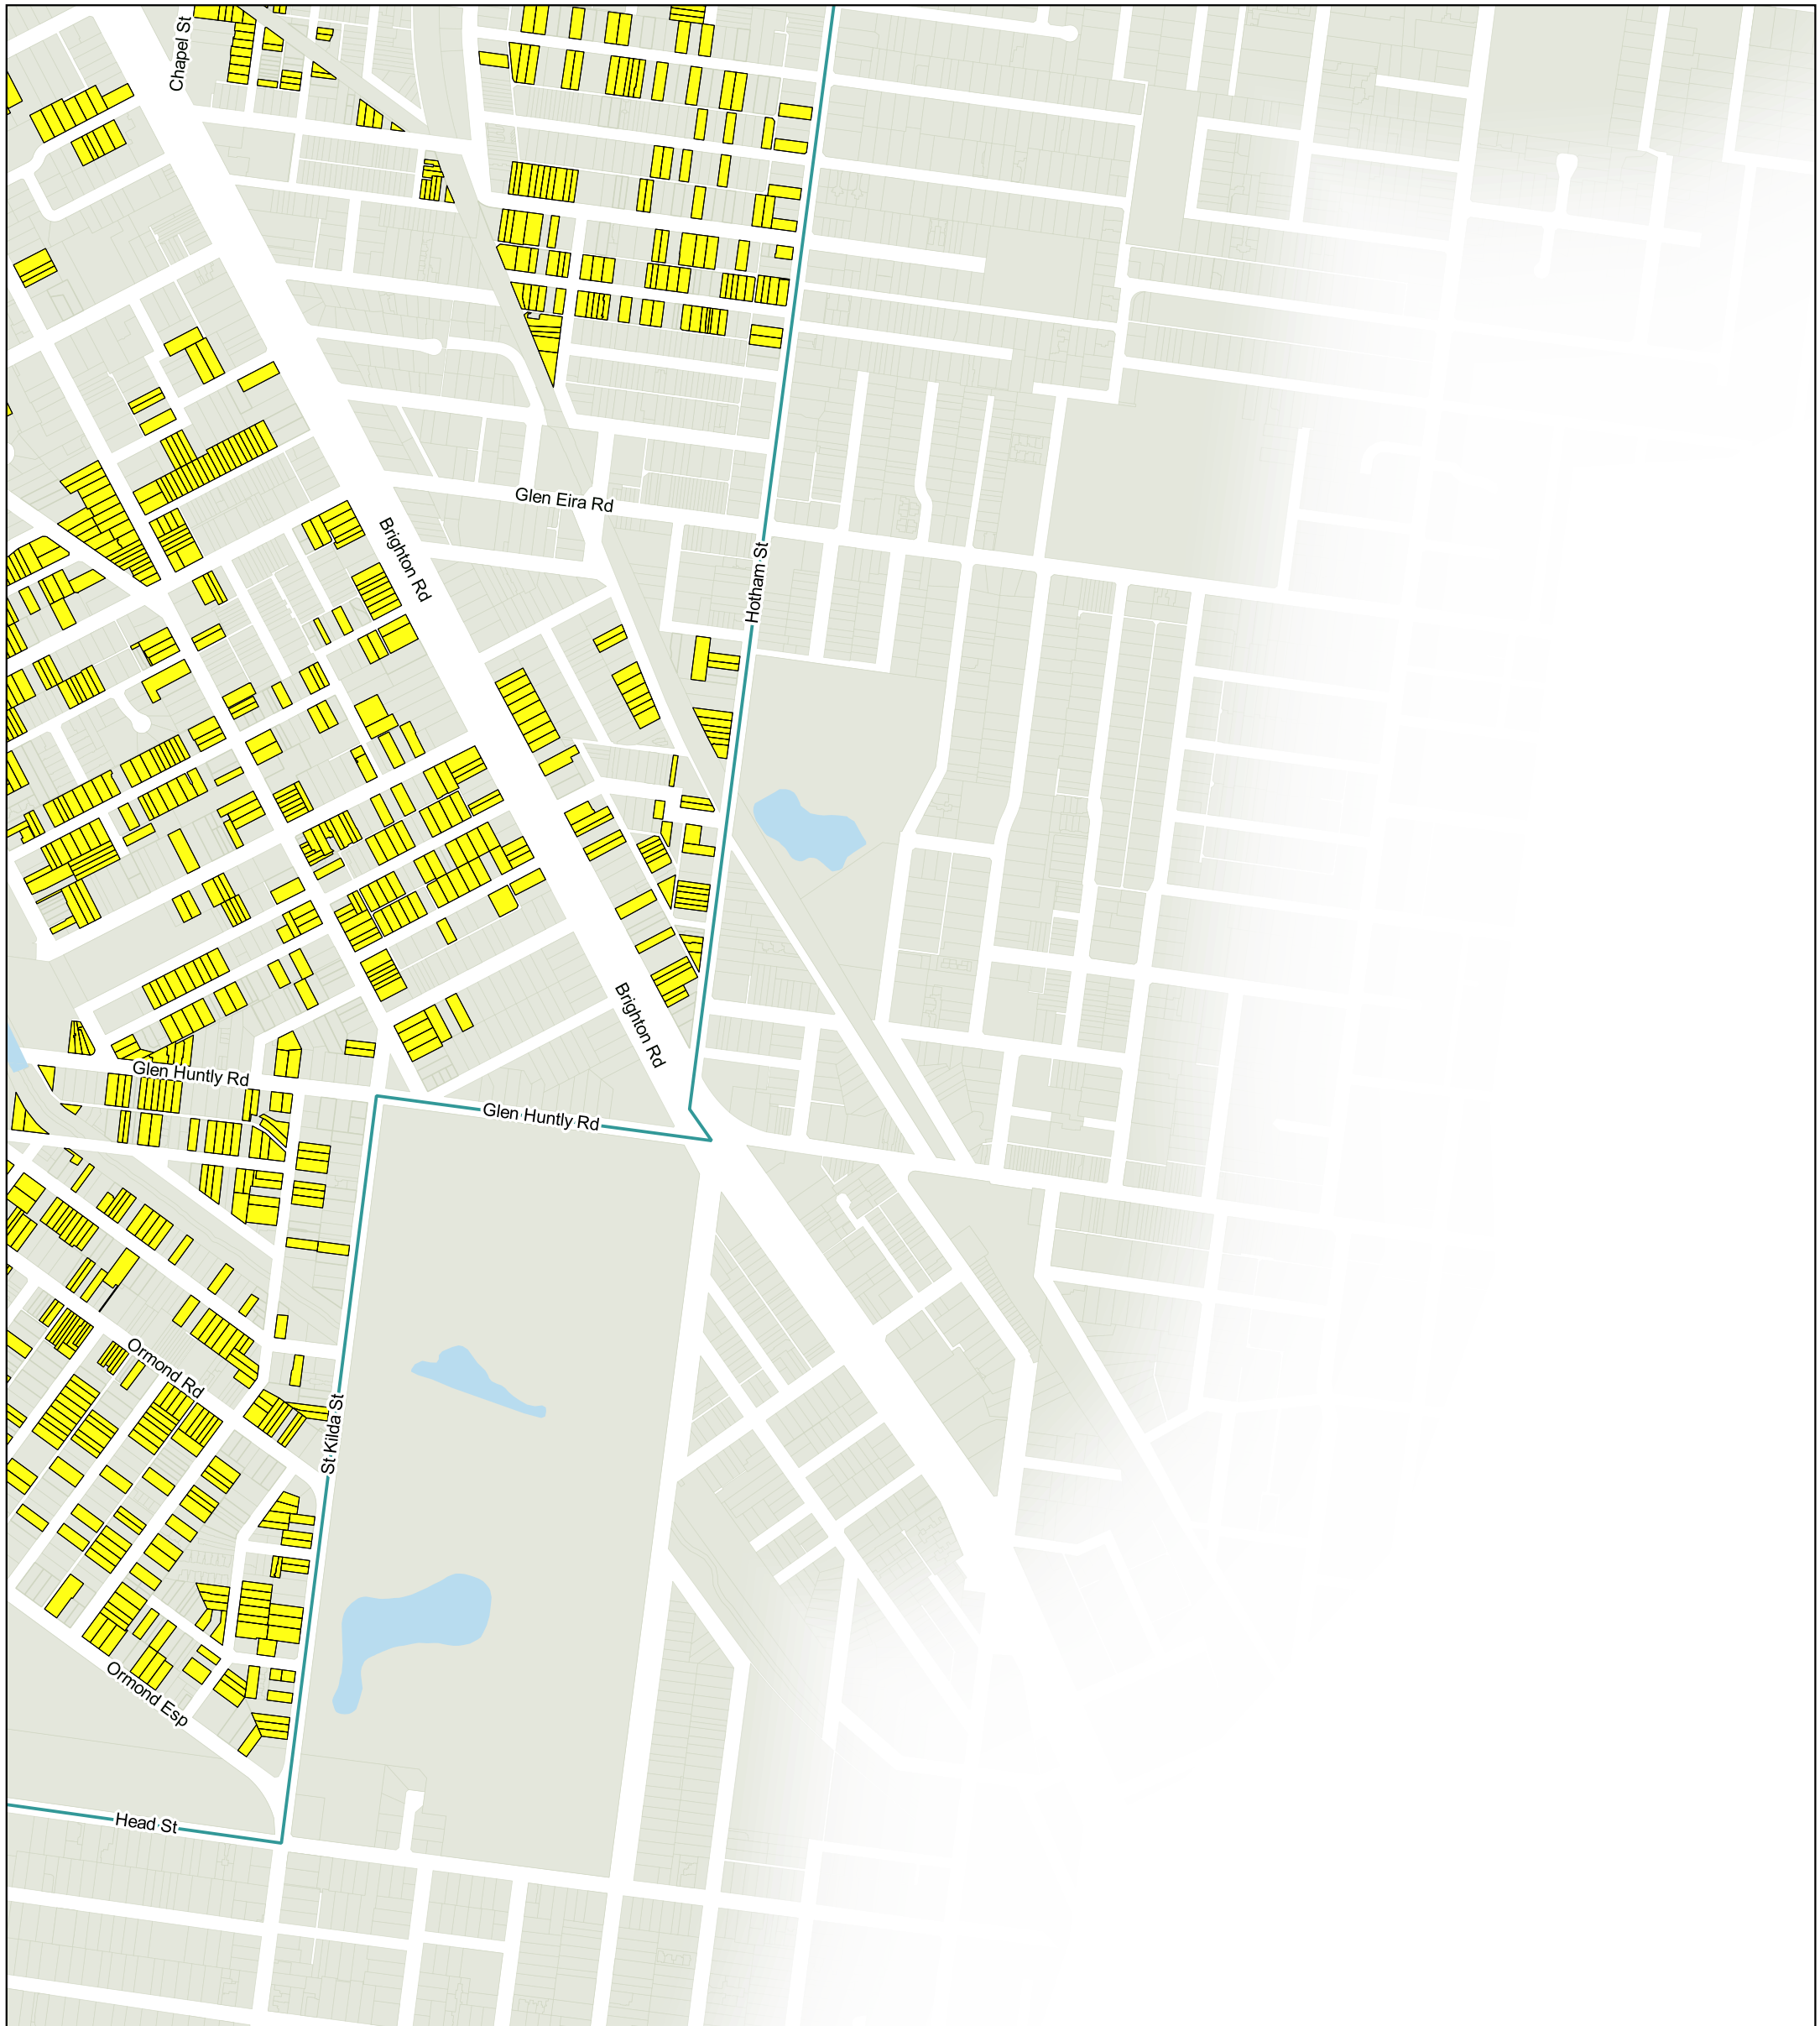

Source: Including, but not limited to City of Port Phillip and Vic Map. Copyright remains with its respective holders.

City of Port Phillip Neighborhood Character Map December 2021

Map 8 of 9

Amendment C161port Pt2 - Gazetted Version

 Contributory Heritage Place - outside HO

Disclaimer: The City of Port Phillip does not warrant the accuracy or completeness of the information on this map and shall not bear any responsibility or liability for errors or omissions in the information. Reproduction is unauthorised unless with express written permission of the City of Port Phillip.

Source: Including, but not limited to City of Port Phillip and Vic Map. Copyright remains with its respective holders.

Printed: 16/12/2021

City of Port Phillip Neighborhood Character Map December 2021

Map 9 of 9

Source: Including, but not limited to City of Port Phillip and Vic Map. Copyright remains with its respective holders.