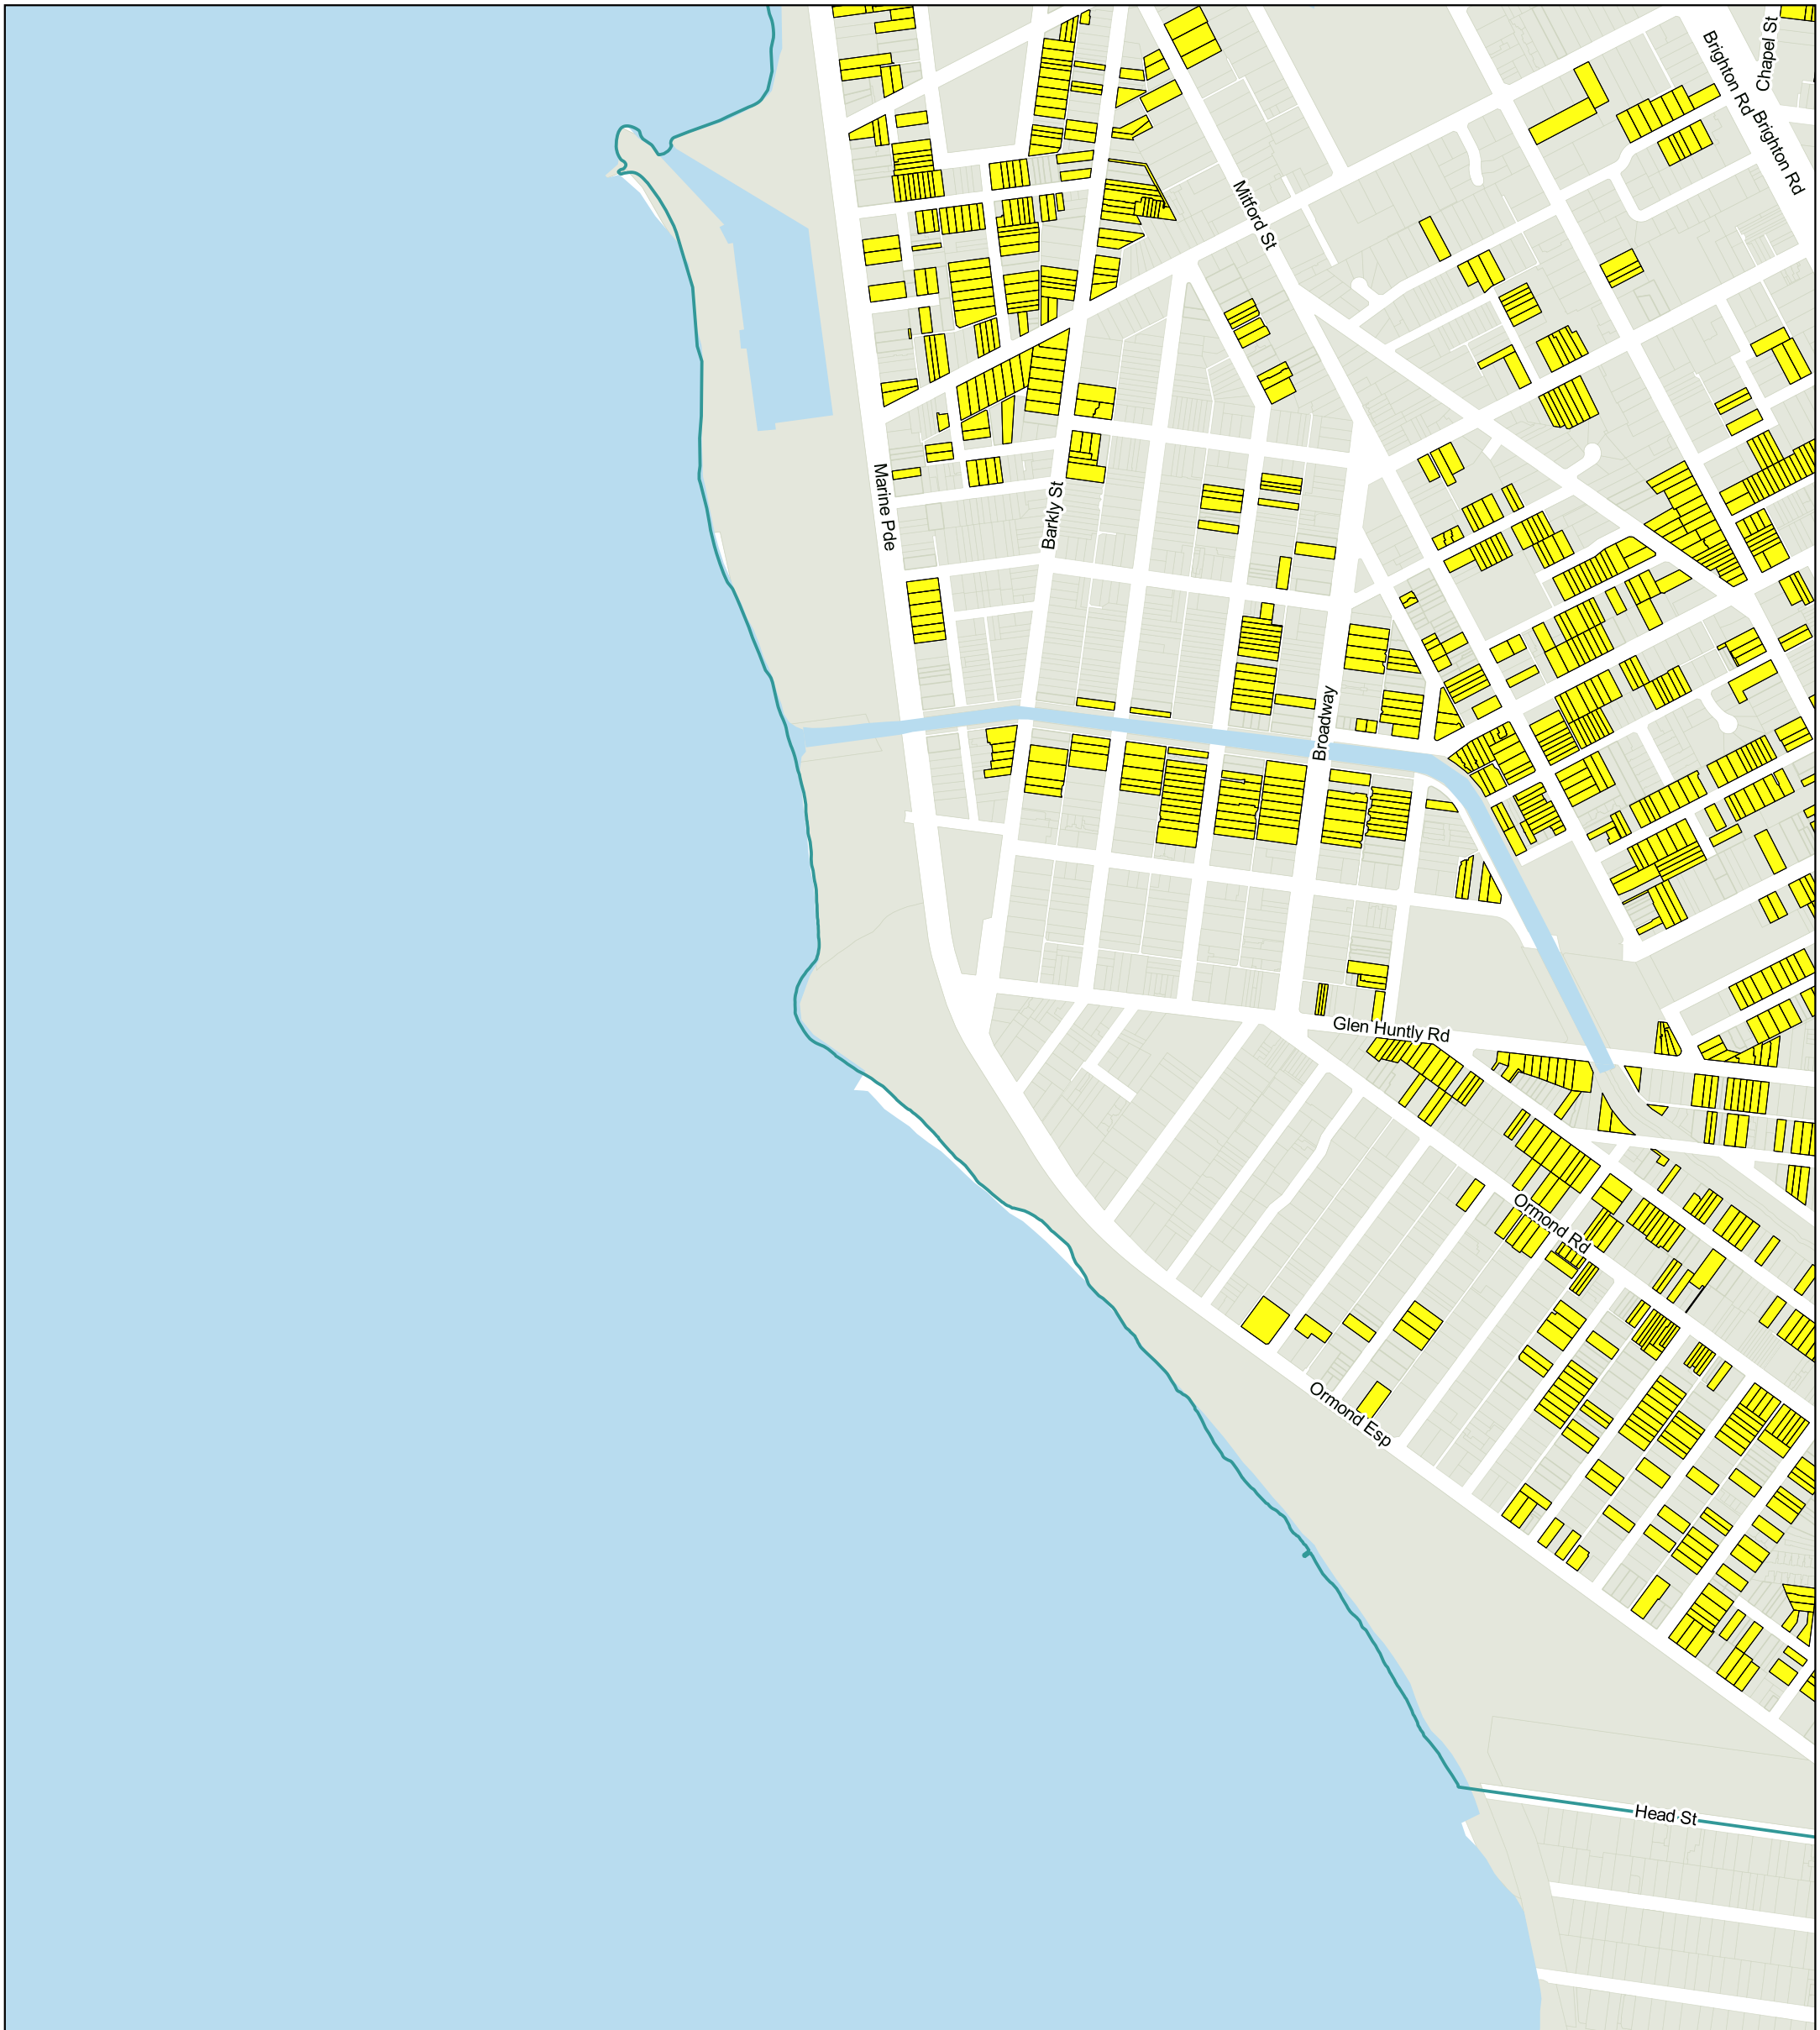

Source: Including, but not limited to City of Port Phillip and Vic Map. Copyright remains with its respective holders.

City of Port Phillip Neighborhood Character Map December 2021

Map 7 of 9

Amendment C161port Pt2 - Gazetted Version

Source: Including, but not limited to City of Port Phillip and Vic Map. Copyright remains with its respective holders.

City of Port Phillip Neighborhood Character Map December 2021

Map 8 of 9

Amendment C161port Pt2 - Gazetted Version