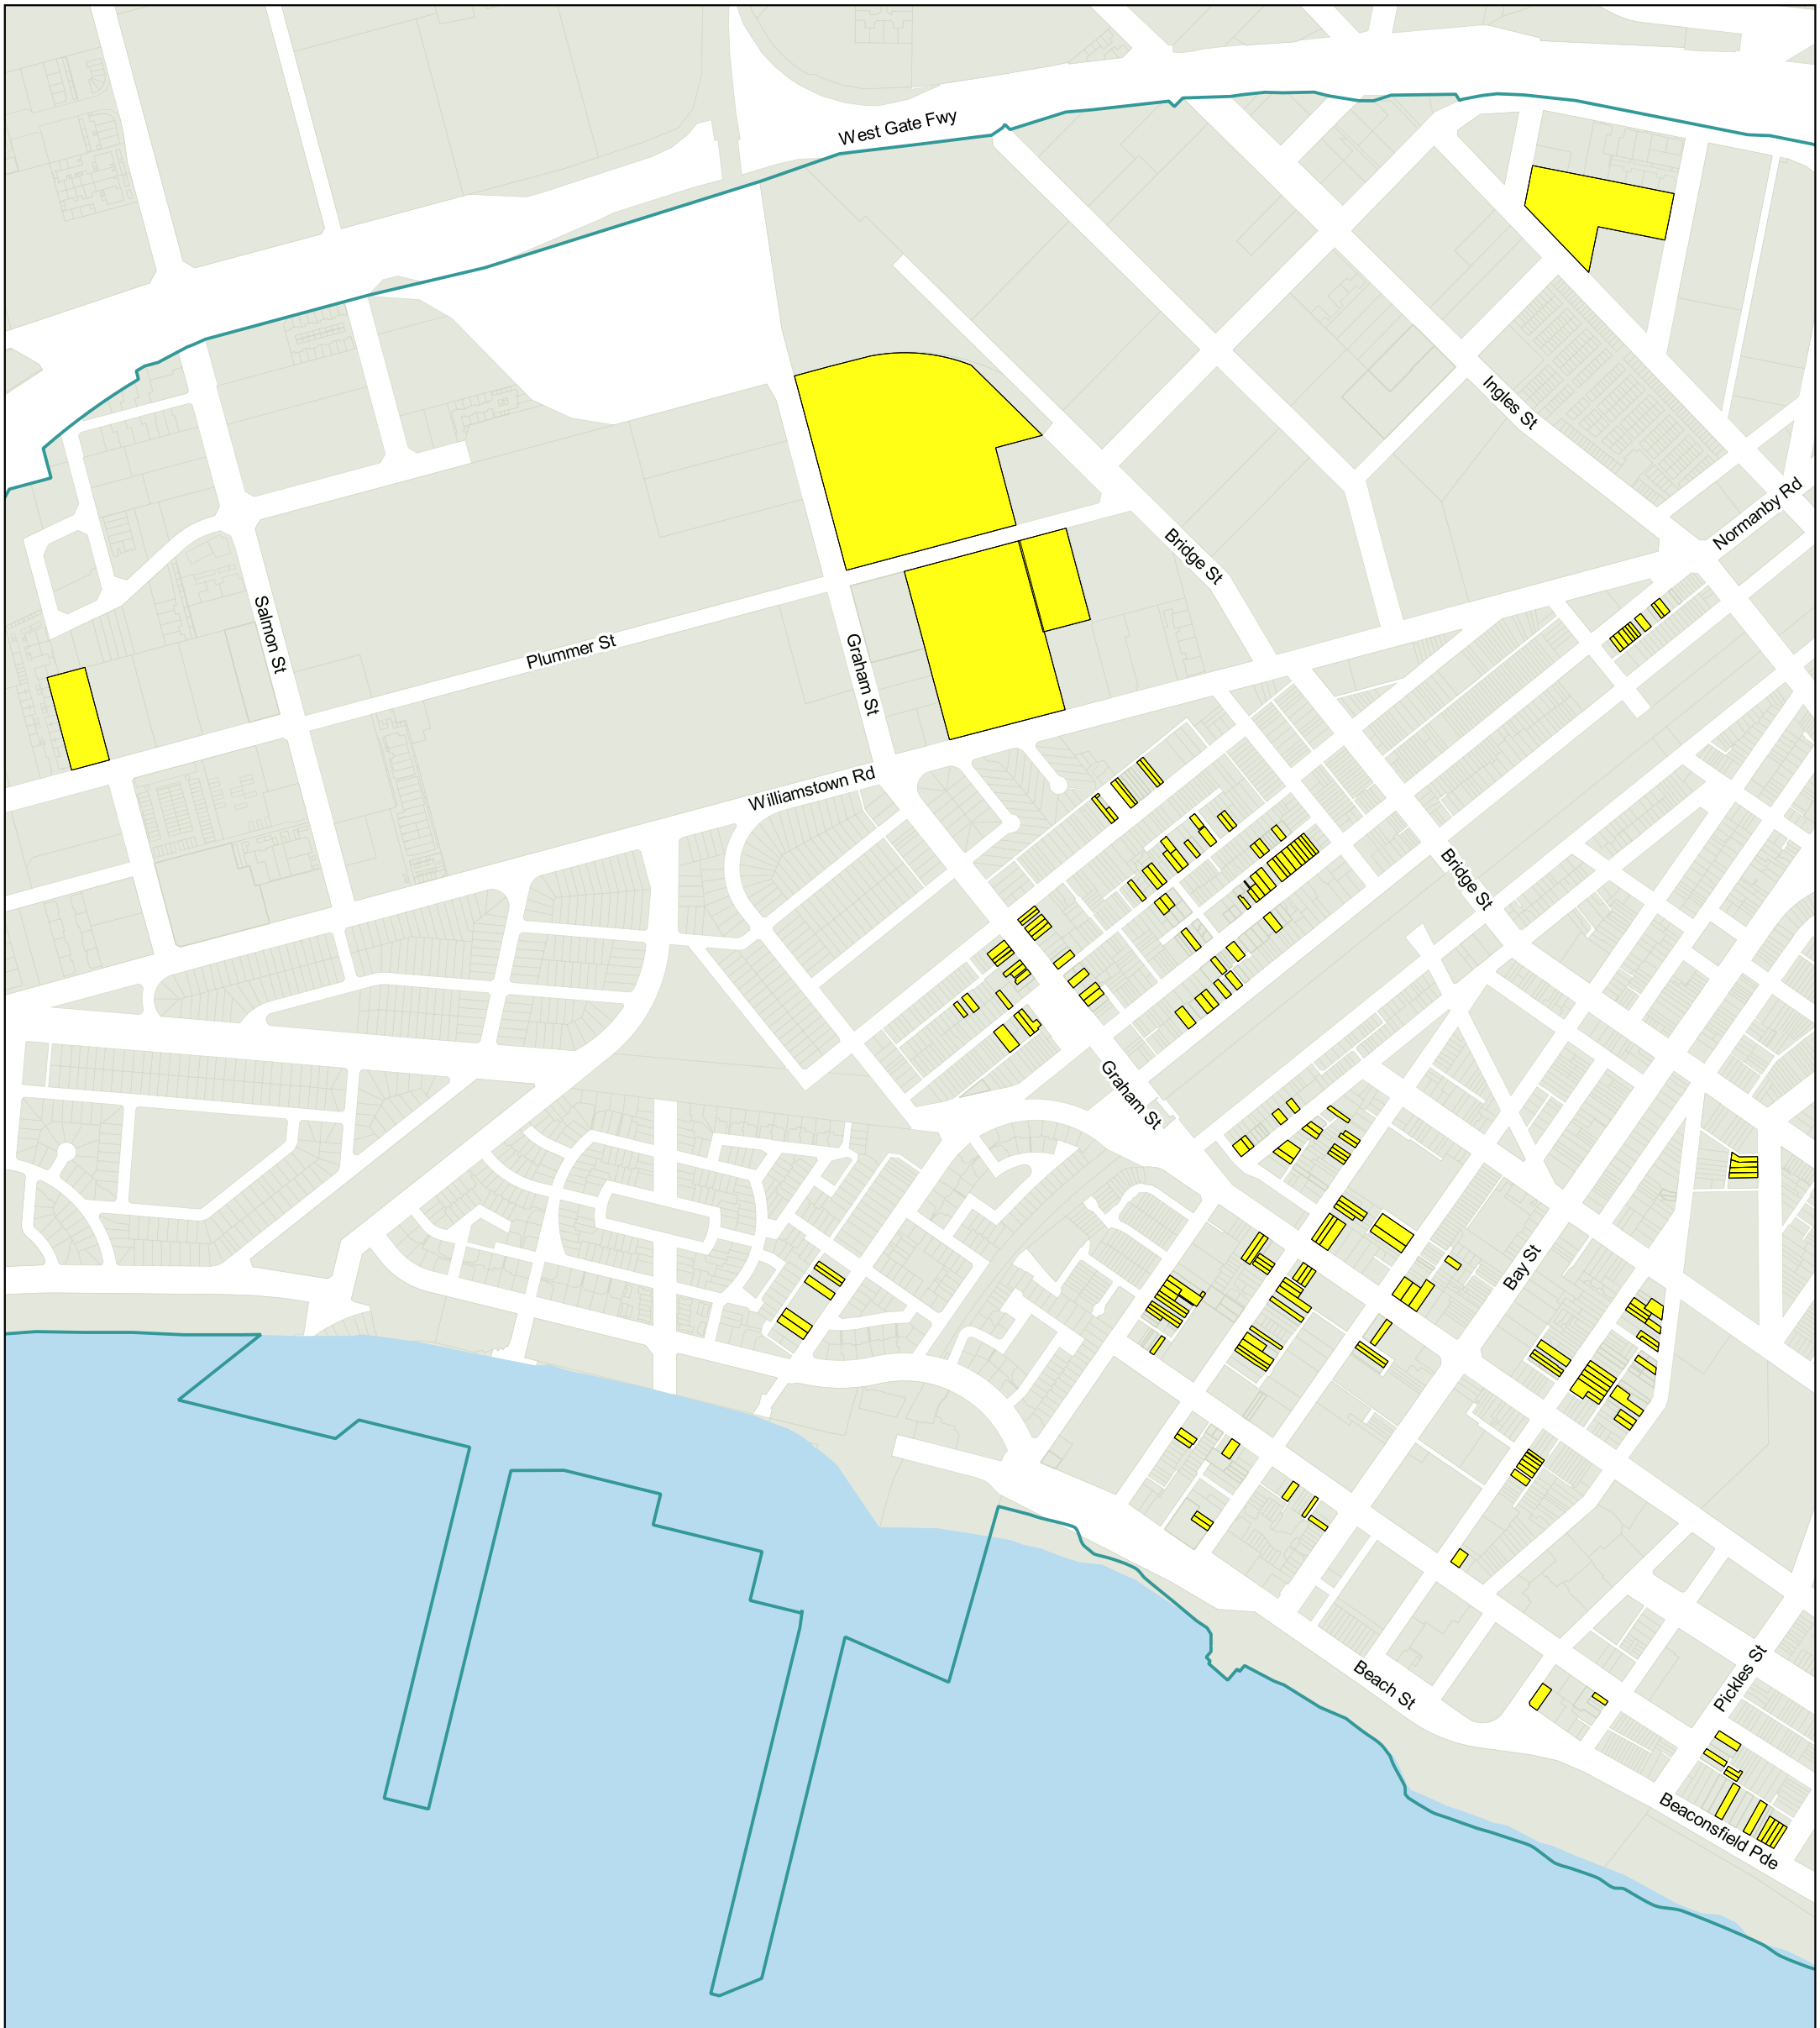

City of Port Phillip Neighborhood Character Map December 2021

Map 1 of 9

Amendment C161port Pt2 - Gazetted Version

 Contributory Heritage Place - outside HO

Disclaimer: The City of Port Phillip does not warrant the accuracy or completeness of the information on this map and shall not bear any responsibility or liability for errors or omissions in the information. Reproduction is unauthorised unless with express written permission of the City of Port Phillip.

Source: Including, but not limited to City of Port Phillip and Vic Map. Copyright remains with its respective holders.

City of Port Phillip Neighborhood Character Map December 2021

Map 2 of 9

Amendment C161port Pt2 - Gazetted Version

Contributory Heritage Place - outside HO

Disclaimer: The City of Port Phillip does not warrant the accuracy or completeness of the information on this map and shall not bear any responsibility or liability for errors or omissions in the information. Reproduction is unauthorised unless with express written permission of the City of Port Phillip.

Source: Including, but not limited to City of Port Phillip and Vic Map. Copyright remains with its respective holders.

City of Port Phillip Neighborhood Character Map December 2021

Map 3 of 9

Amendment C161port Pt2 - Gazetted Version