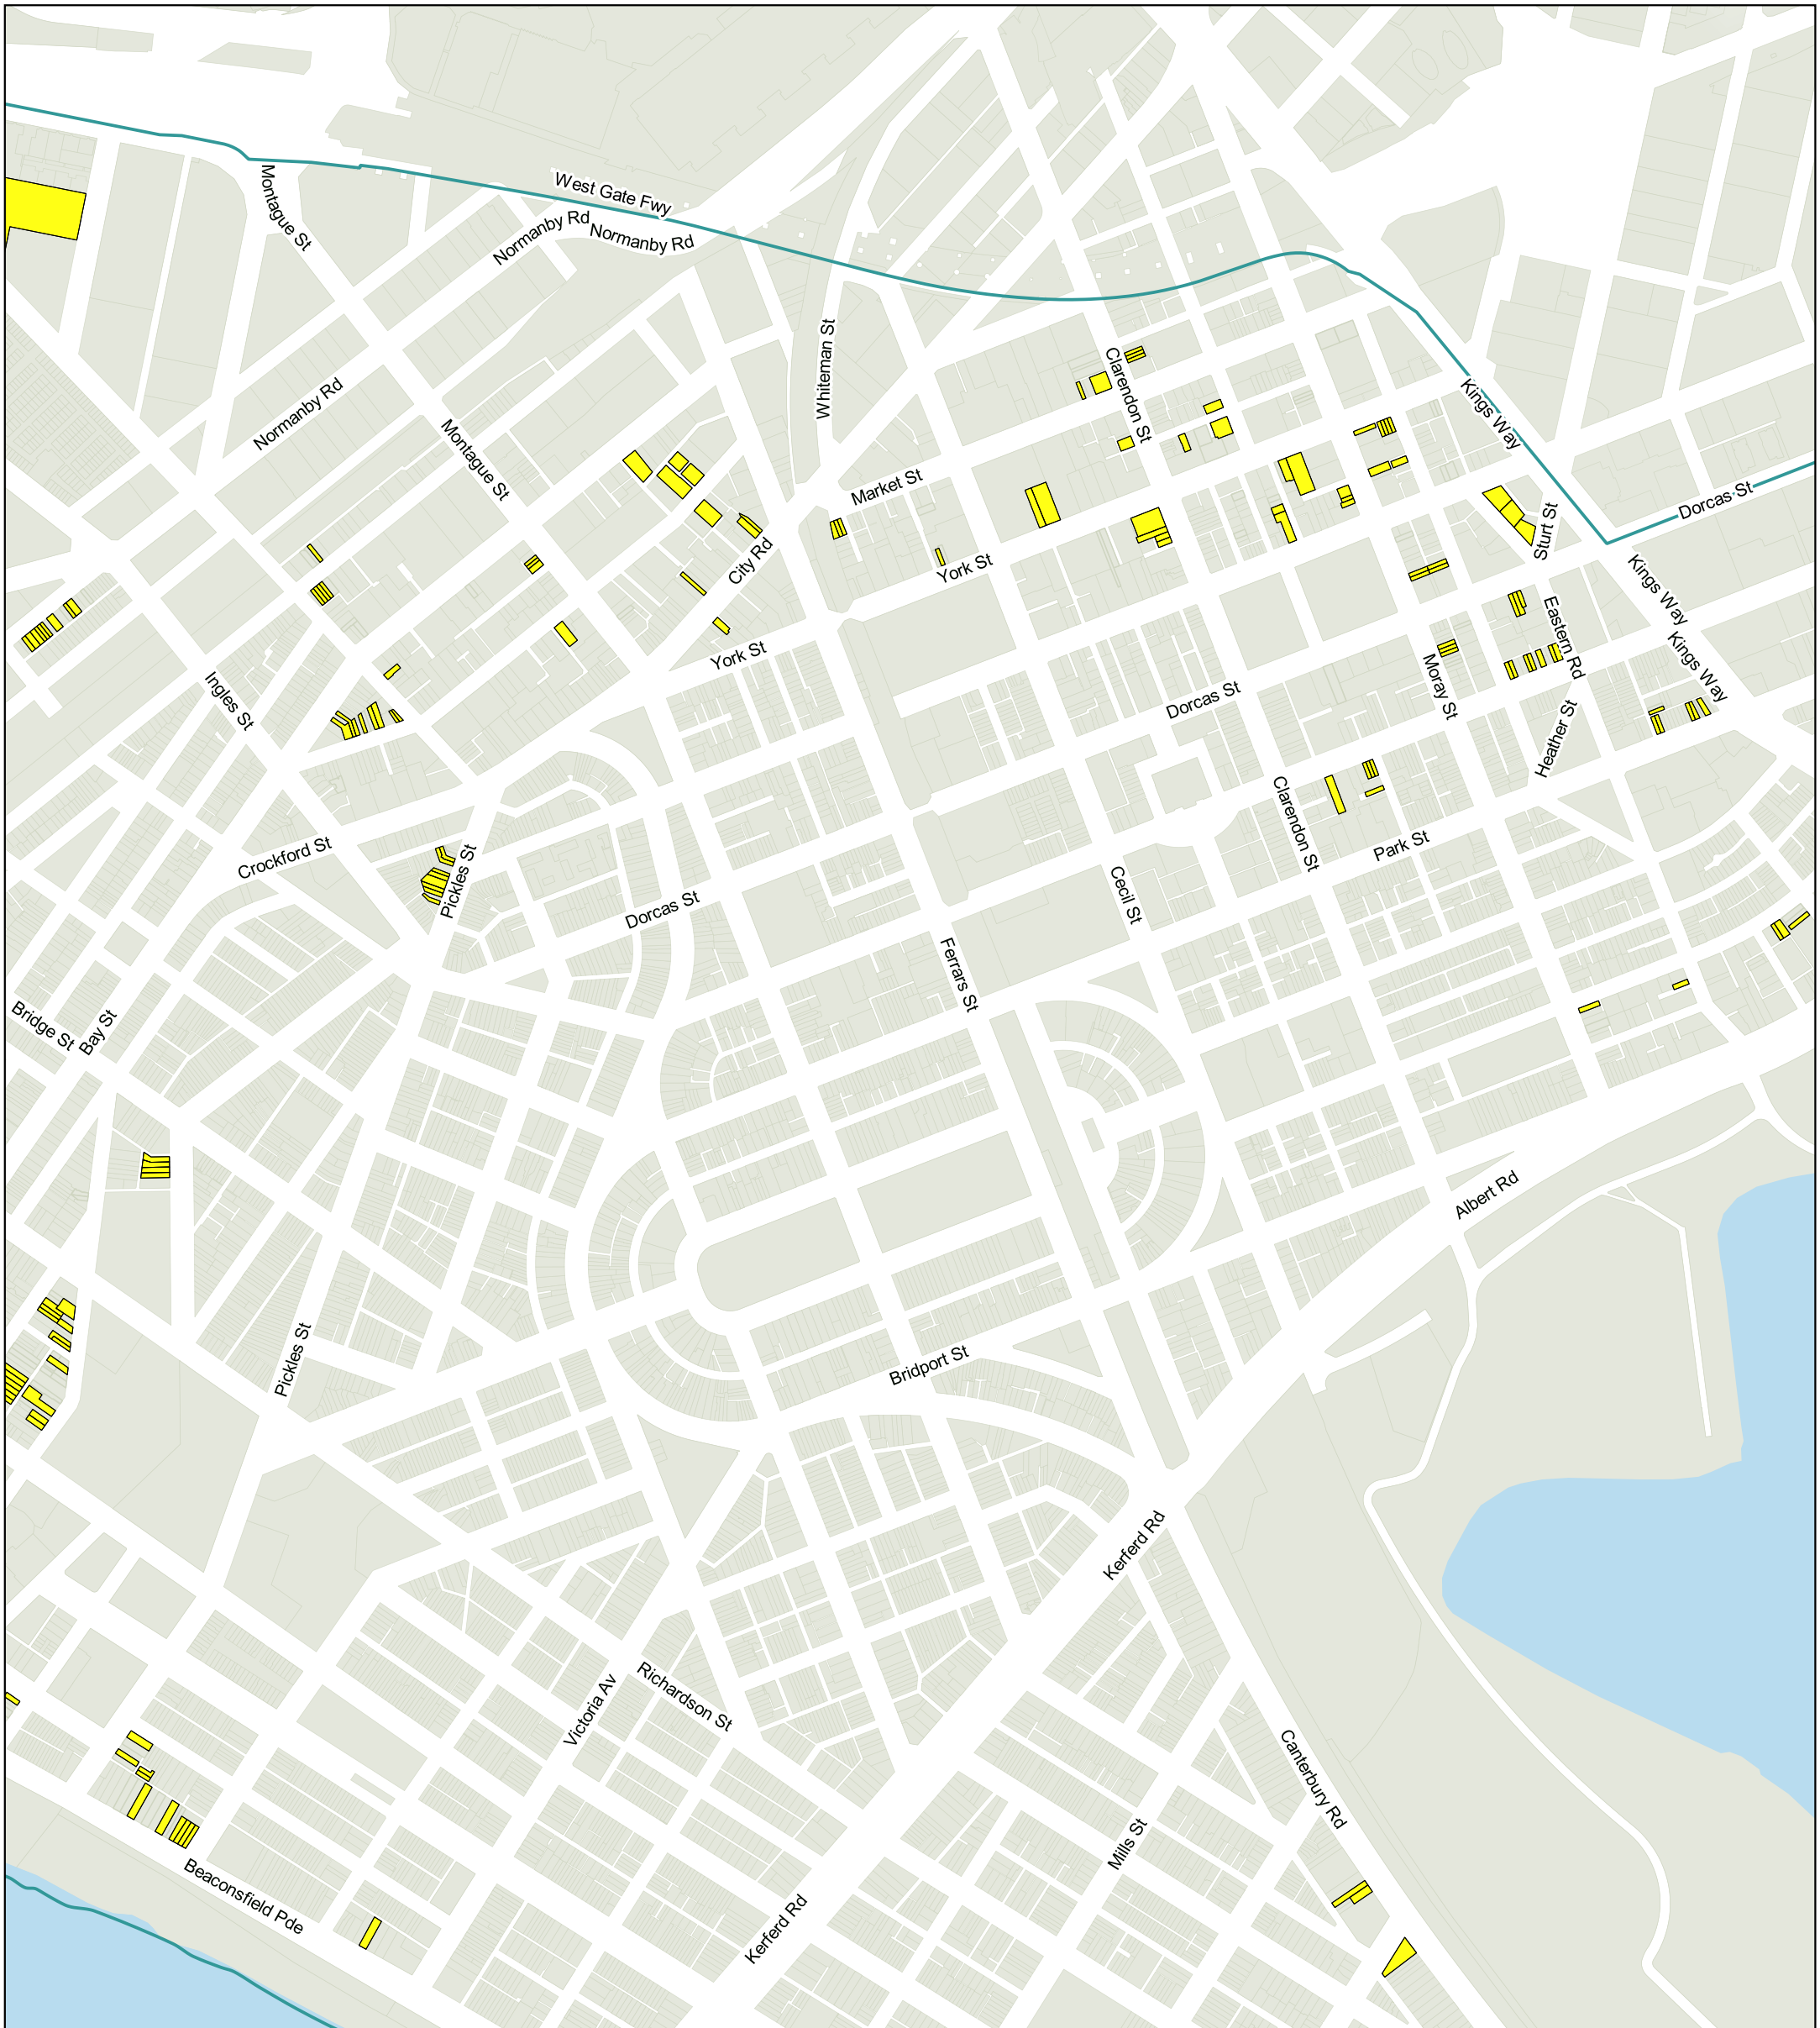

City of Port Phillip Neighborhood Character Map December 2021

Map 1 of 9

Amendment C161port Pt2 - Gazetted Version

 Contributory Heritage Place - outside HO

Disclaimer: The City of Port Phillip does not warrant the accuracy or completeness of the information on this map and shall not bear any responsibility or liability for errors or omissions in the information. Reproduction is unauthorised unless with express written permission of the City of Port Phillip.

Source: Including, but not limited to City of Port Phillip and Vic Map. Copyright remains with its respective holders.

City of Port Phillip Neighborhood Character Map December 2021

Map 2 of 9

Amendment C161port Pt2 - Gazetted Version

Contributory Heritage Place - outside HO

Disclaimer: The City of Port Phillip does not warrant the accuracy or completeness of the information on this map and shall not bear any responsibility or liability for errors or omissions in the information. Reproduction is unauthorised unless with express written permission of the City of Port Phillip.

Source: Including, but not limited to City of Port Phillip and Vic Map. Copyright remains with its respective holders.

City of Port Phillip Neighborhood Character Map December 2021

Map 3 of 9

Amendment C161port Pt2 - Gazetted Version