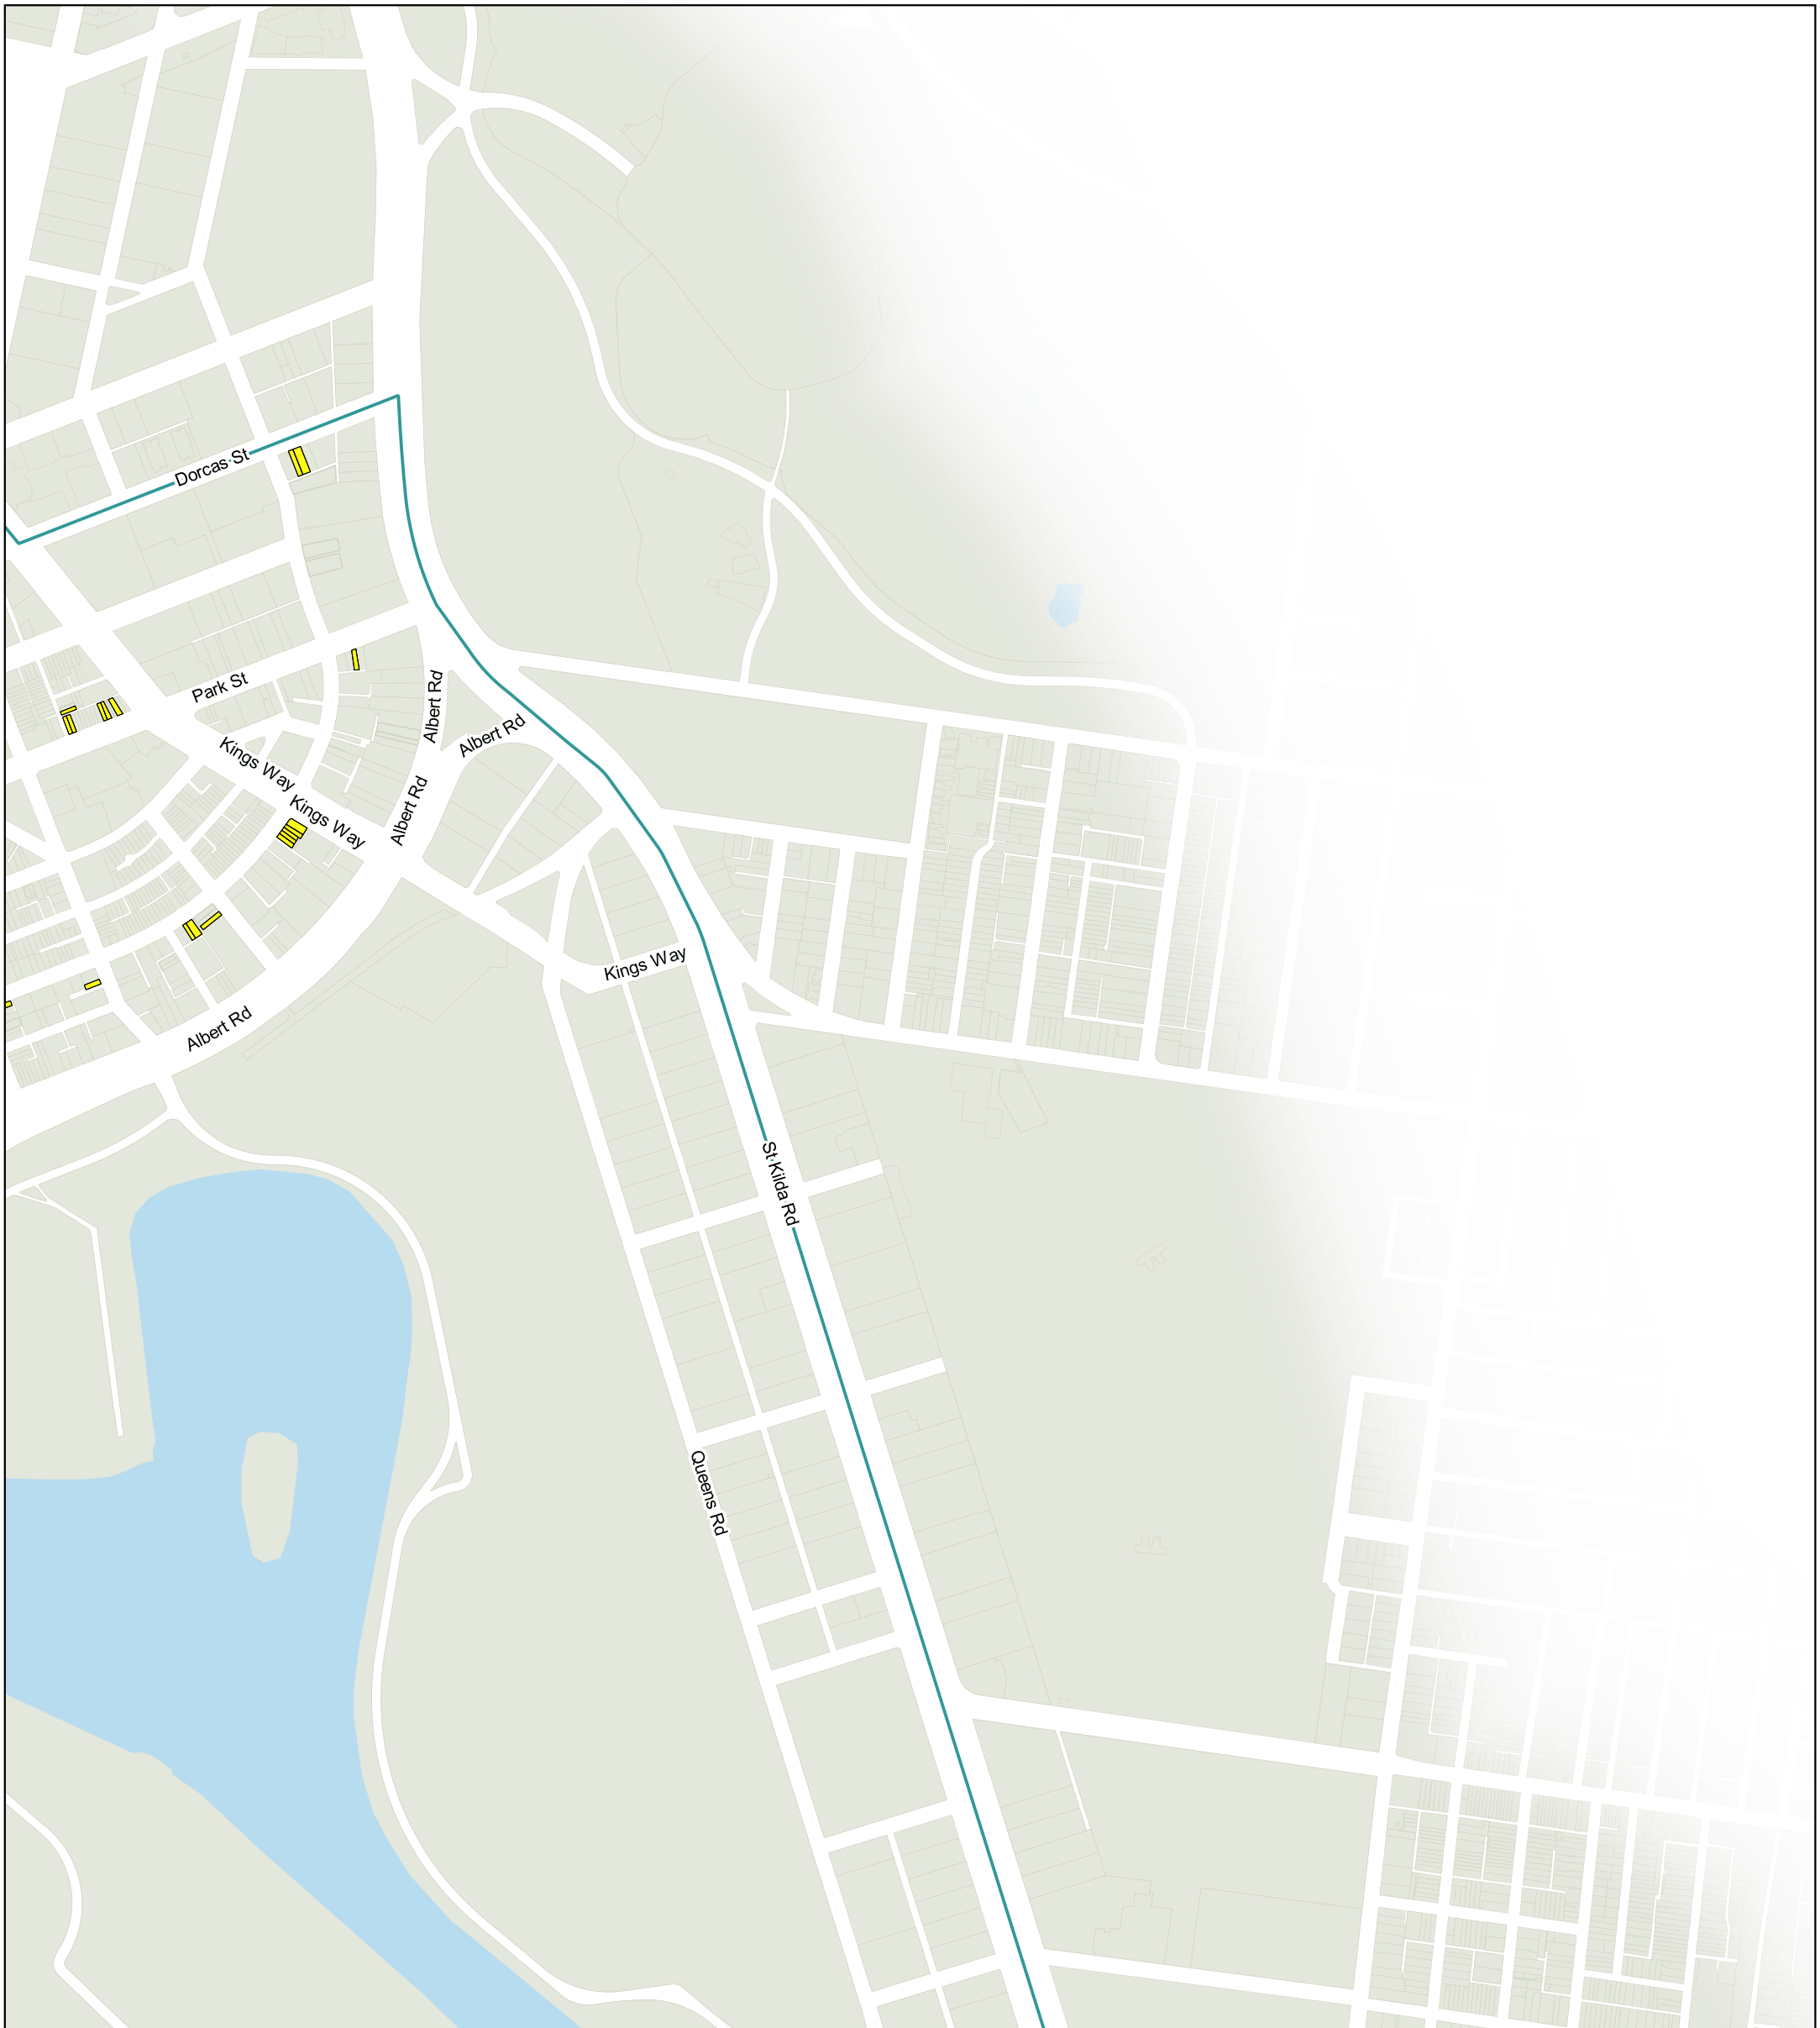

City of Port Phillip Neighborhood Character Map December 2021

Map 1 of 9

Amendment C161port Pt2 - Gazetted Version

 Contributory Heritage Place - outside HO

Disclaimer: The City of Port Phillip does not warrant the accuracy or completeness of the information on this map and shall not bear any responsibility or liability for errors or omissions in the information. Reproduction is unauthorised unless with express written permission of the City of Port Phillip.

Source: Including, but not limited to City of Port Phillip and Vic Map. Copyright remains with its respective holders.

City of Port Phillip Neighborhood Character Map December 2021

Map 2 of 9

Amendment C161port Pt2 - Gazetted Version

Source: Including, but not limited to City of Port Phillip and Vic Map. Copyright remains with its respective holders.

City of Port Phillip Neighborhood Character Map December 2021

Map 3 of 9

Amendment C161port Pt2 - Gazetted Version

Source: Including, but not limited to City of Port Phillip and Vic Map. Copyright remains with its respective holders.

City of Port Phillip Neighborhood Character Map December 2021

Map 4 of 9

Amendment C161port Pt2 - Gazetted Version