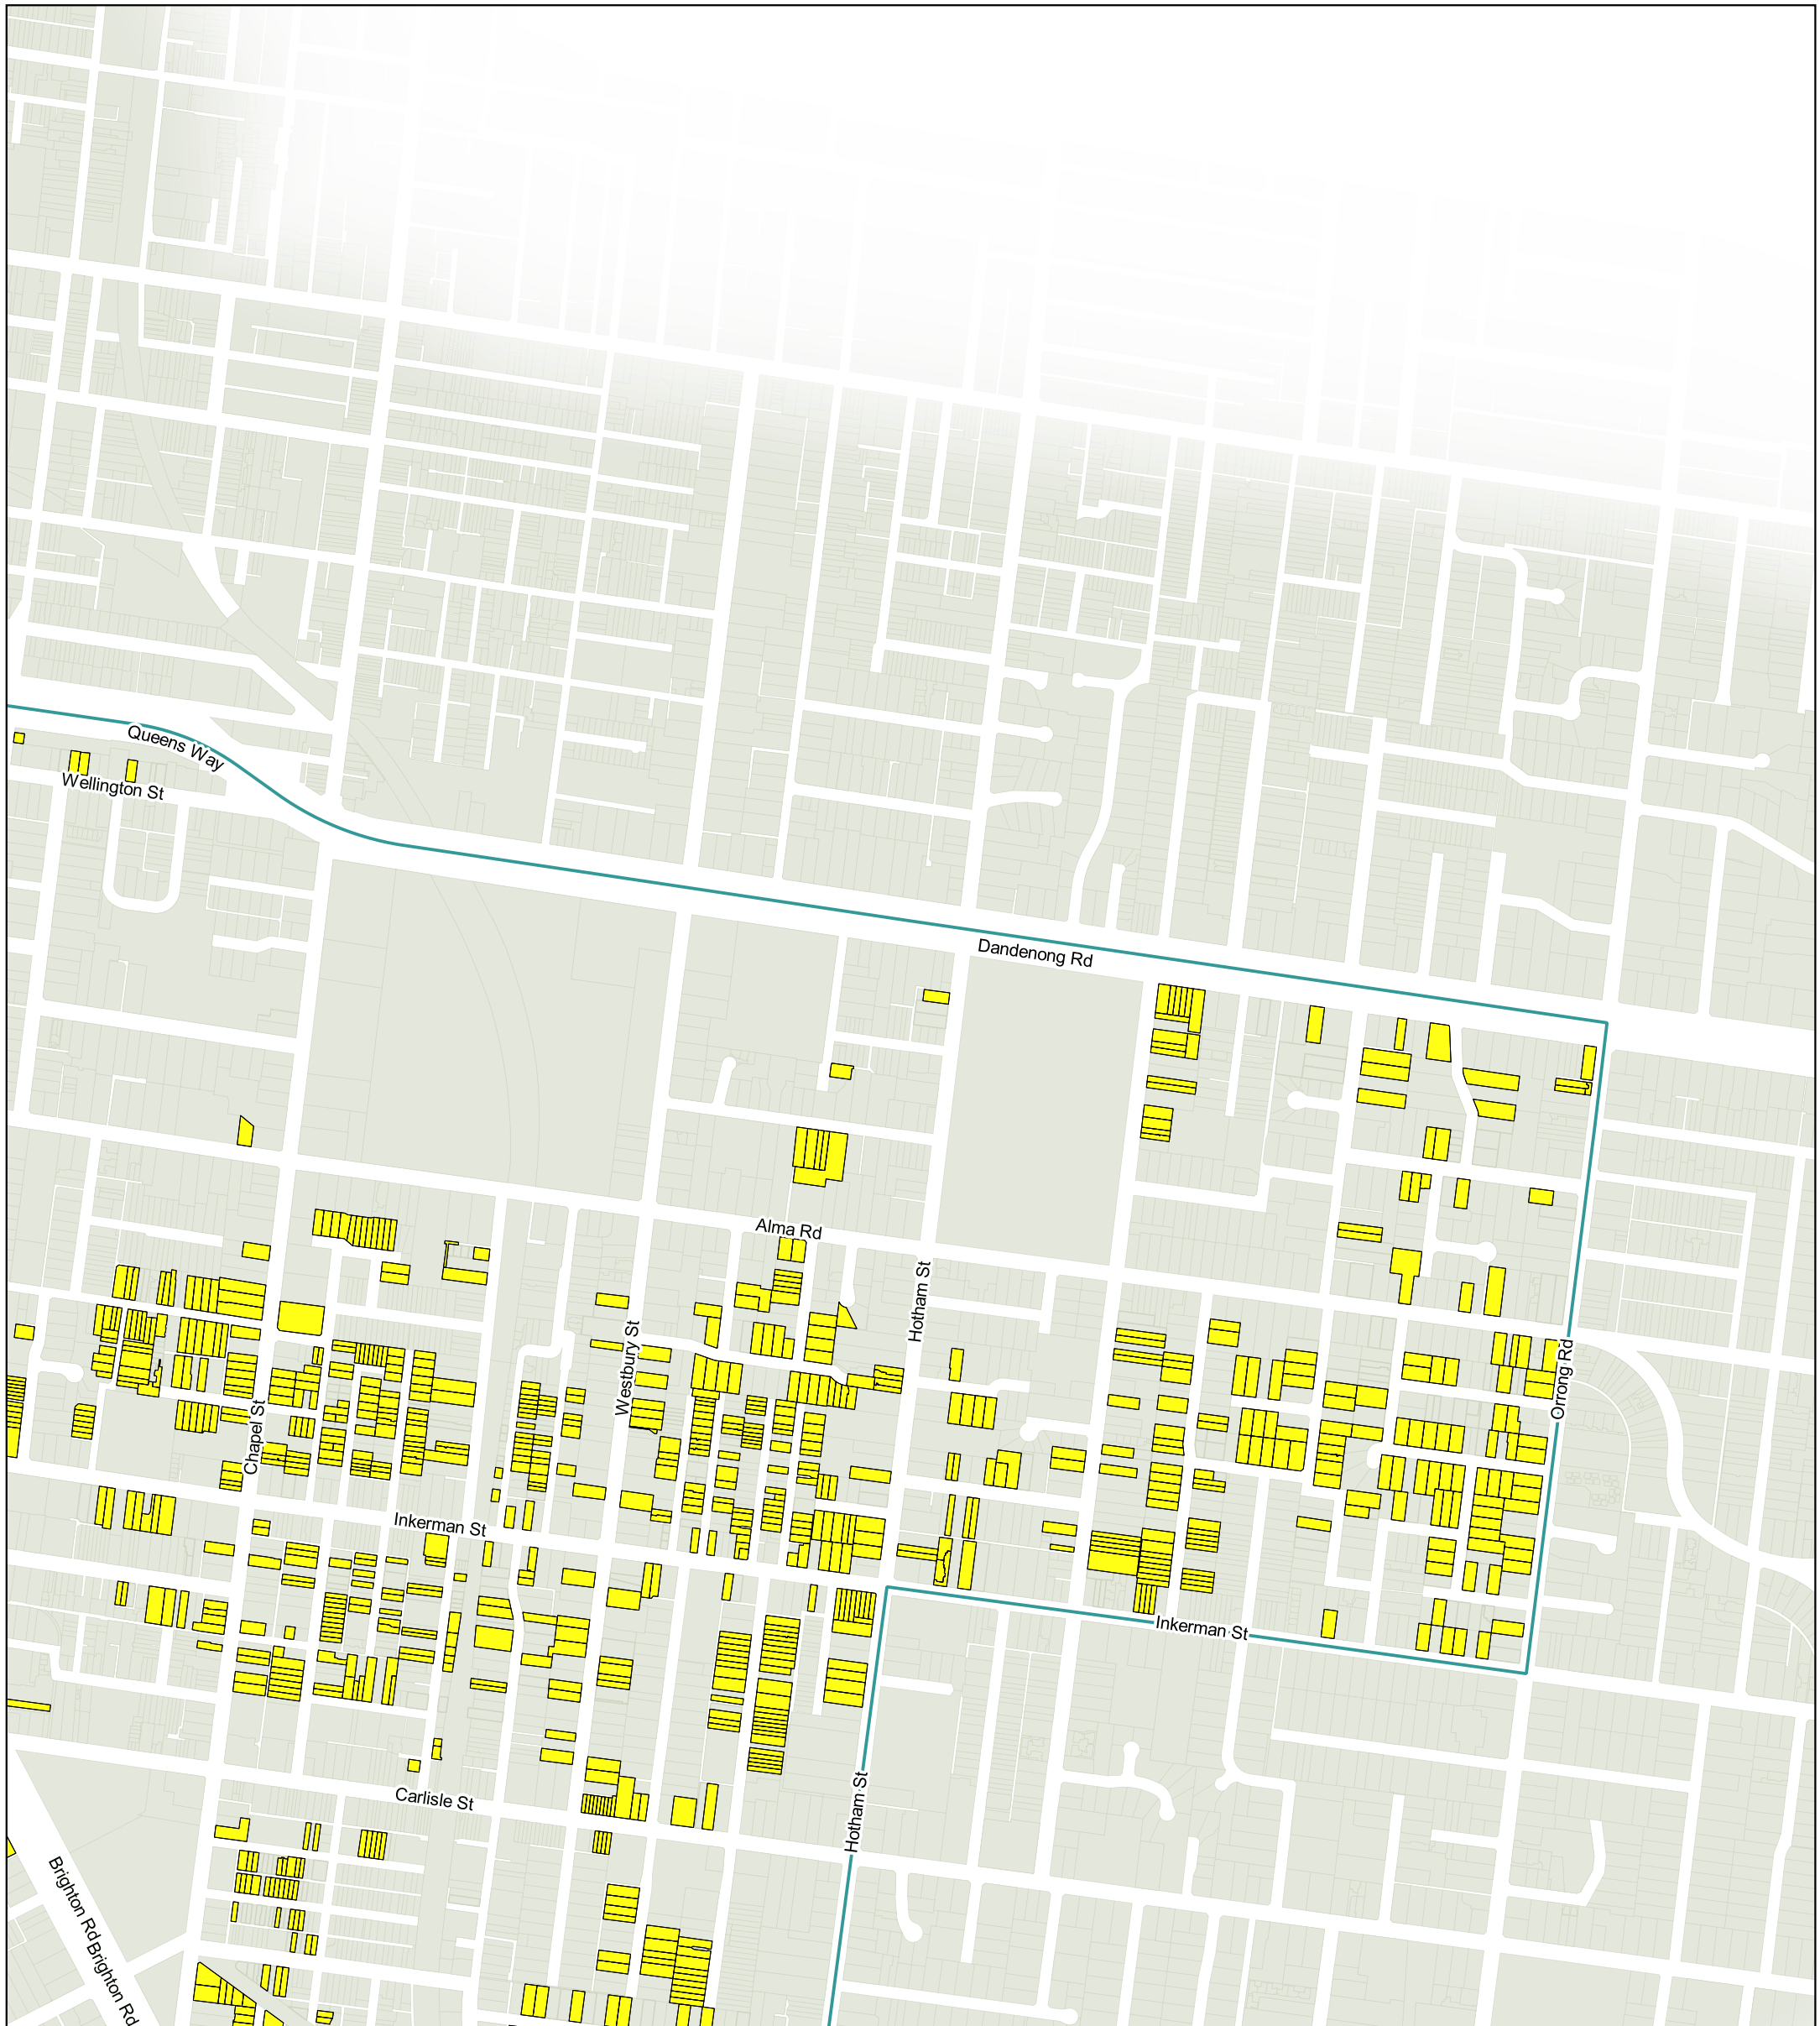

Source: Including, but not limited to City of Port Phillip and Vic Map. Copyright remains with its respective holders.

City of Port Phillip Neighborhood Character Map December 2021

Map 5 of 9

Amendment C161port Pt2 - Gazetted Version

Source: Including, but not limited to City of Port Phillip and Vic Map. Copyright remains with its respective holders.

City of Port Phillip Neighborhood Character Map December 2021

Map 6 of 9

Amendment C161port Pt2 - Gazetted Version

Contributory Heritage Place - outside HO

Disclaimer: The City of Port Phillip does not warrant the accuracy or completeness of the information on this map and shall not bear any responsibility or liability for errors or omissions in the information. Reproduction is unauthorised unless with express written permission of the City of Port Phillip.

Source: Including, but not limited to City of Port Phillip and Vic Map. Copyright remains with its respective holders.

City of Port Phillip Neighborhood Character Map December 2021

Map 7 of 9

Amendment C161port Pt2 - Gazetted Version