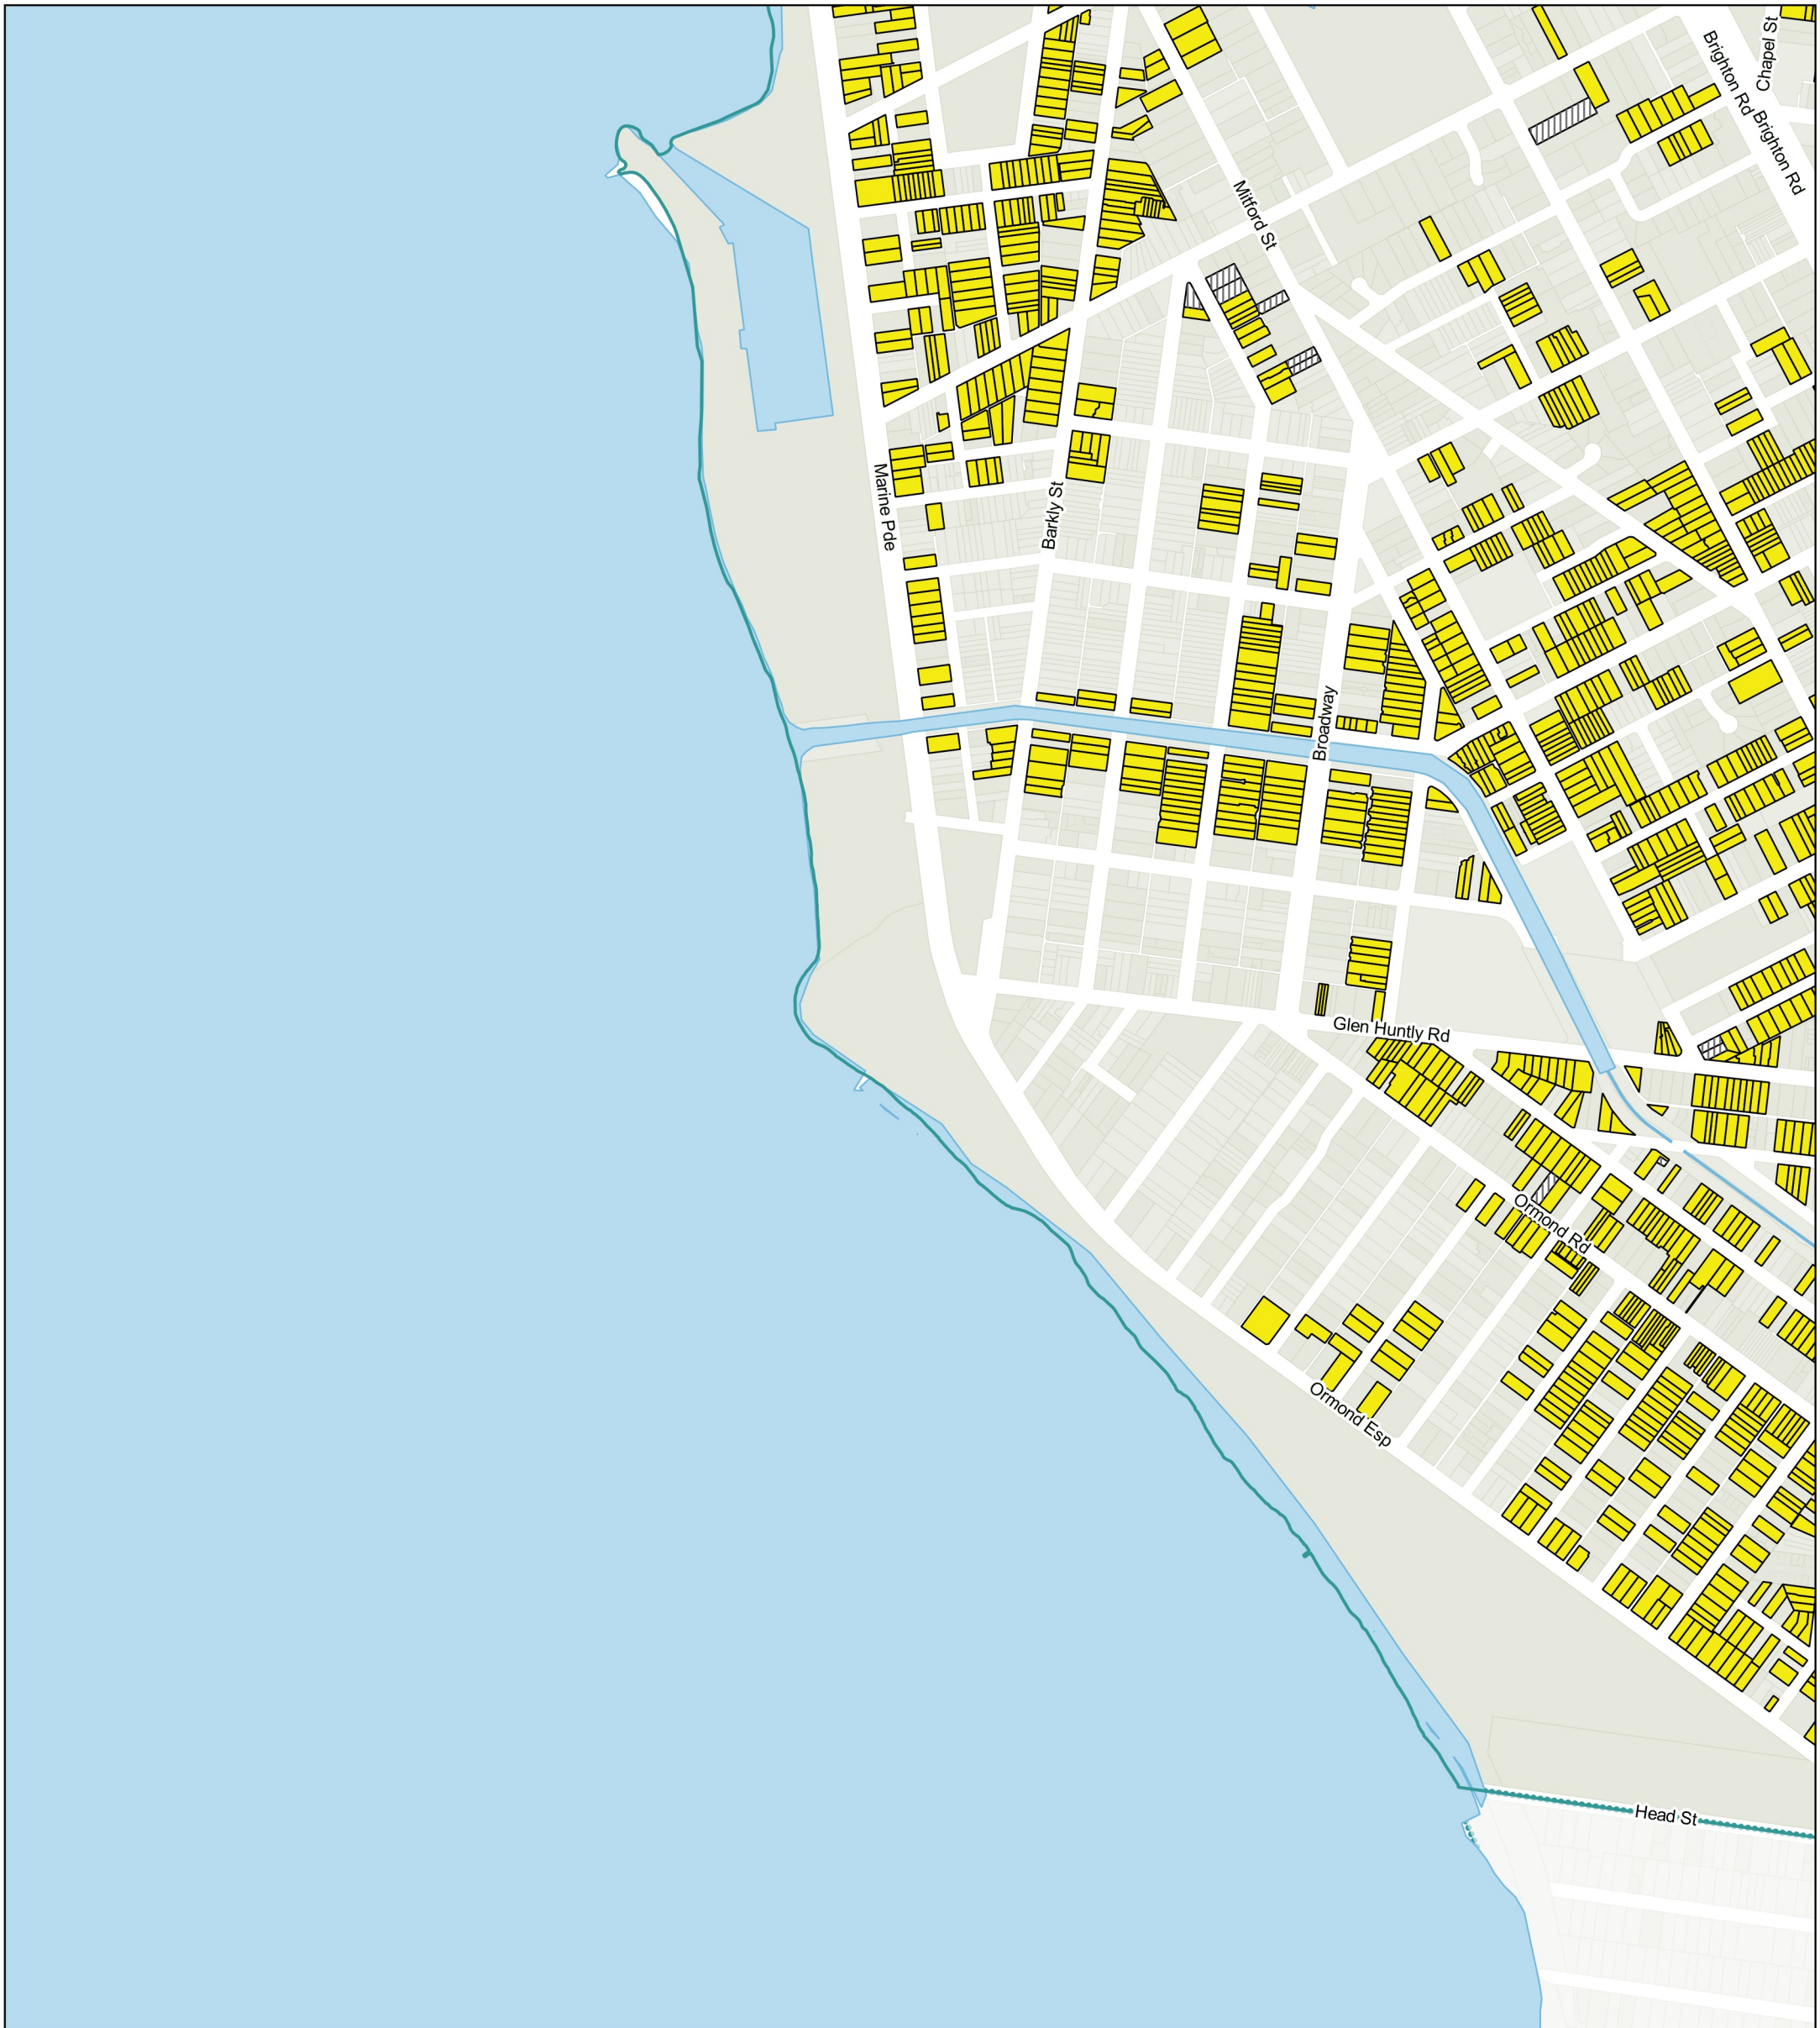

Amendment C161port to the Port Phillip Planning Scheme

Proposed Changes to the City of Port Phillip
Neighbourhood Character Map (Incorporated Document)

Map 8 of 9

Disclaimer: The City of Port Phillip does not warrant the accuracy or completeness of the information on this map and shall not bear any responsibility or liability for errors or omissions in the information. Reproduction is unauthorised unless with express written permission of the City of Port Phillip.

Source: Including, but not limited to City of Port Phillip and Vic Map. Copyright remains with its respective holders.

Current

Contributory Heritage Place - outside HO

Proposed

Contributory Heritage Place - outside HO

Non Contributory Heritage Place