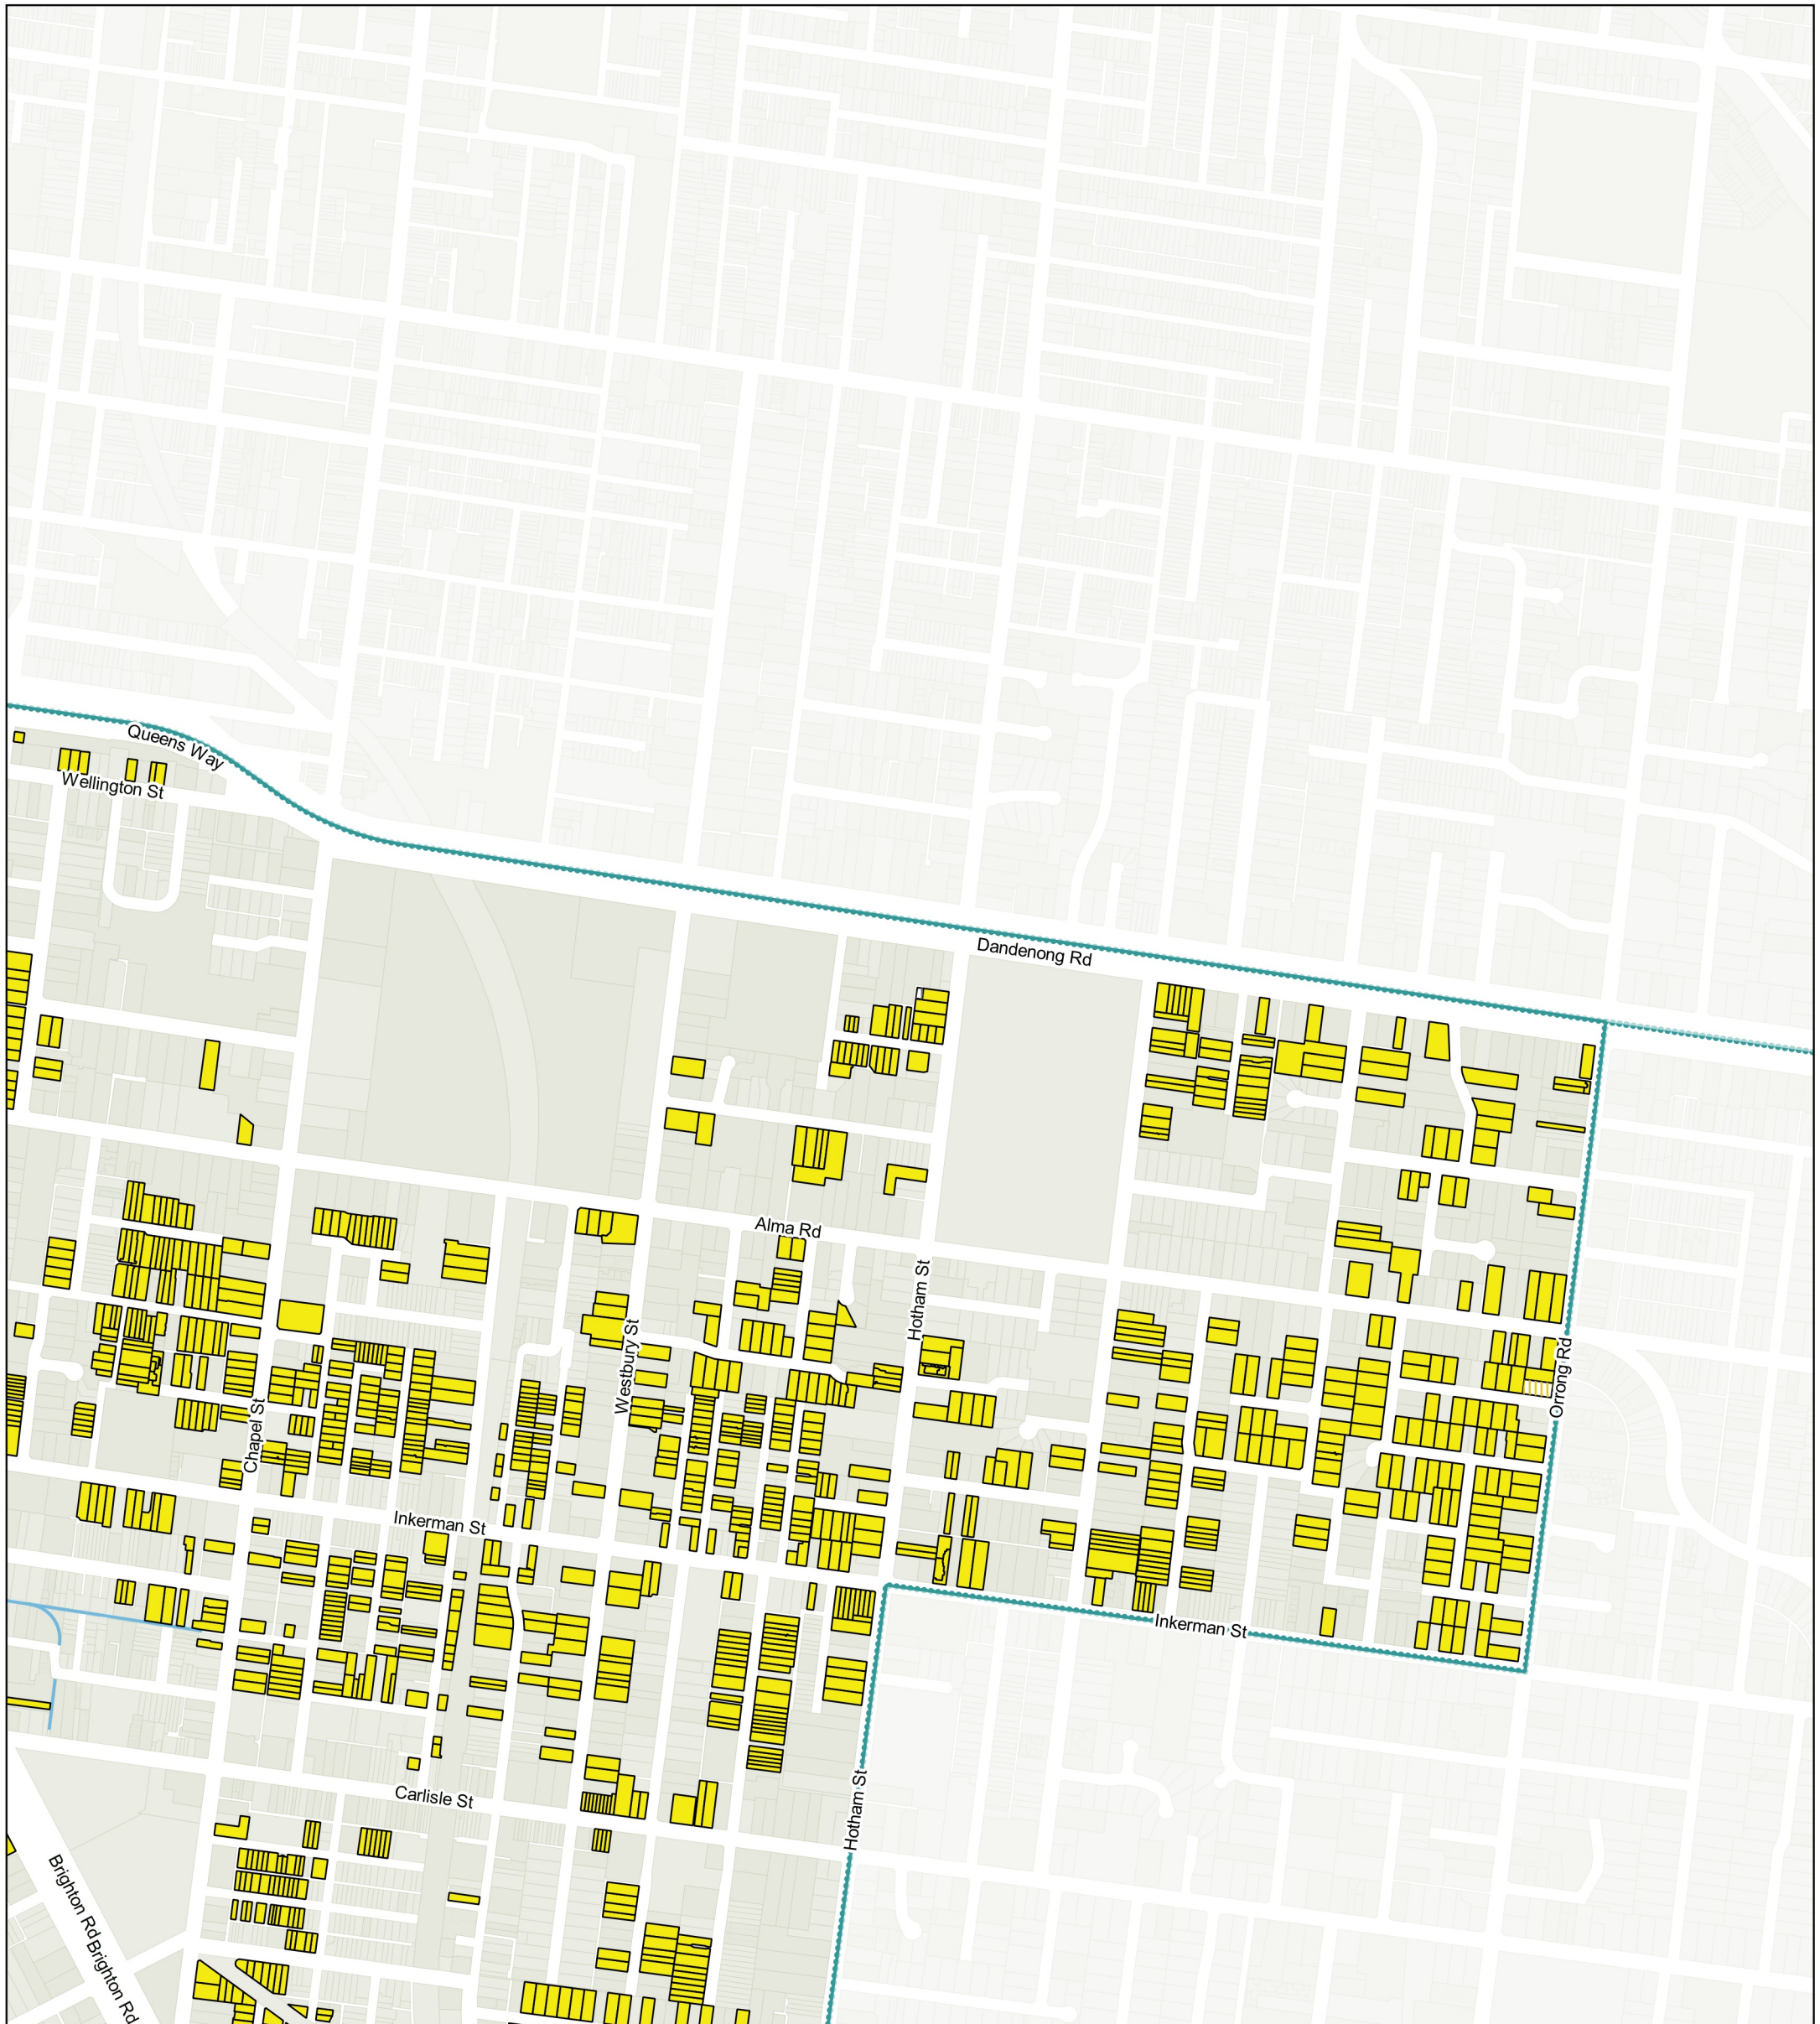

Source: Including, but not limited to City of Port Phillip and Vic Map. Copyright remains with its respective holders.

Current

 Contributory Heritage Place - outside HO

Proposed

 Contributory Heritage Place - outside HO

Map 6 of 9

Disclaimer: The City of Port Phillip does not warrant the accuracy or completeness of the information on this map and shall not bear any responsibility or liability for errors or omissions in the information. Reproduction is unauthorised unless with express written permission of the City of Port Phillip.

Non Contributory Heritage Place

Amendment C161port to the Port Phillip Planning Scheme

Proposed Changes to the City of Port Phillip
Neighbourhood Character Map (Incorporated Document)

Map 7 of 9

Disclaimer: The City of Port Phillip does not warrant the accuracy or completeness of the information on this map and shall not bear any responsibility or liability for errors or omissions in the information. Reproduction is unauthorised unless with express written permission of the City of Port Phillip.
Source: Including, but not limited to City of Port Phillip and Vic Map. Copyright remains with its respective holders.