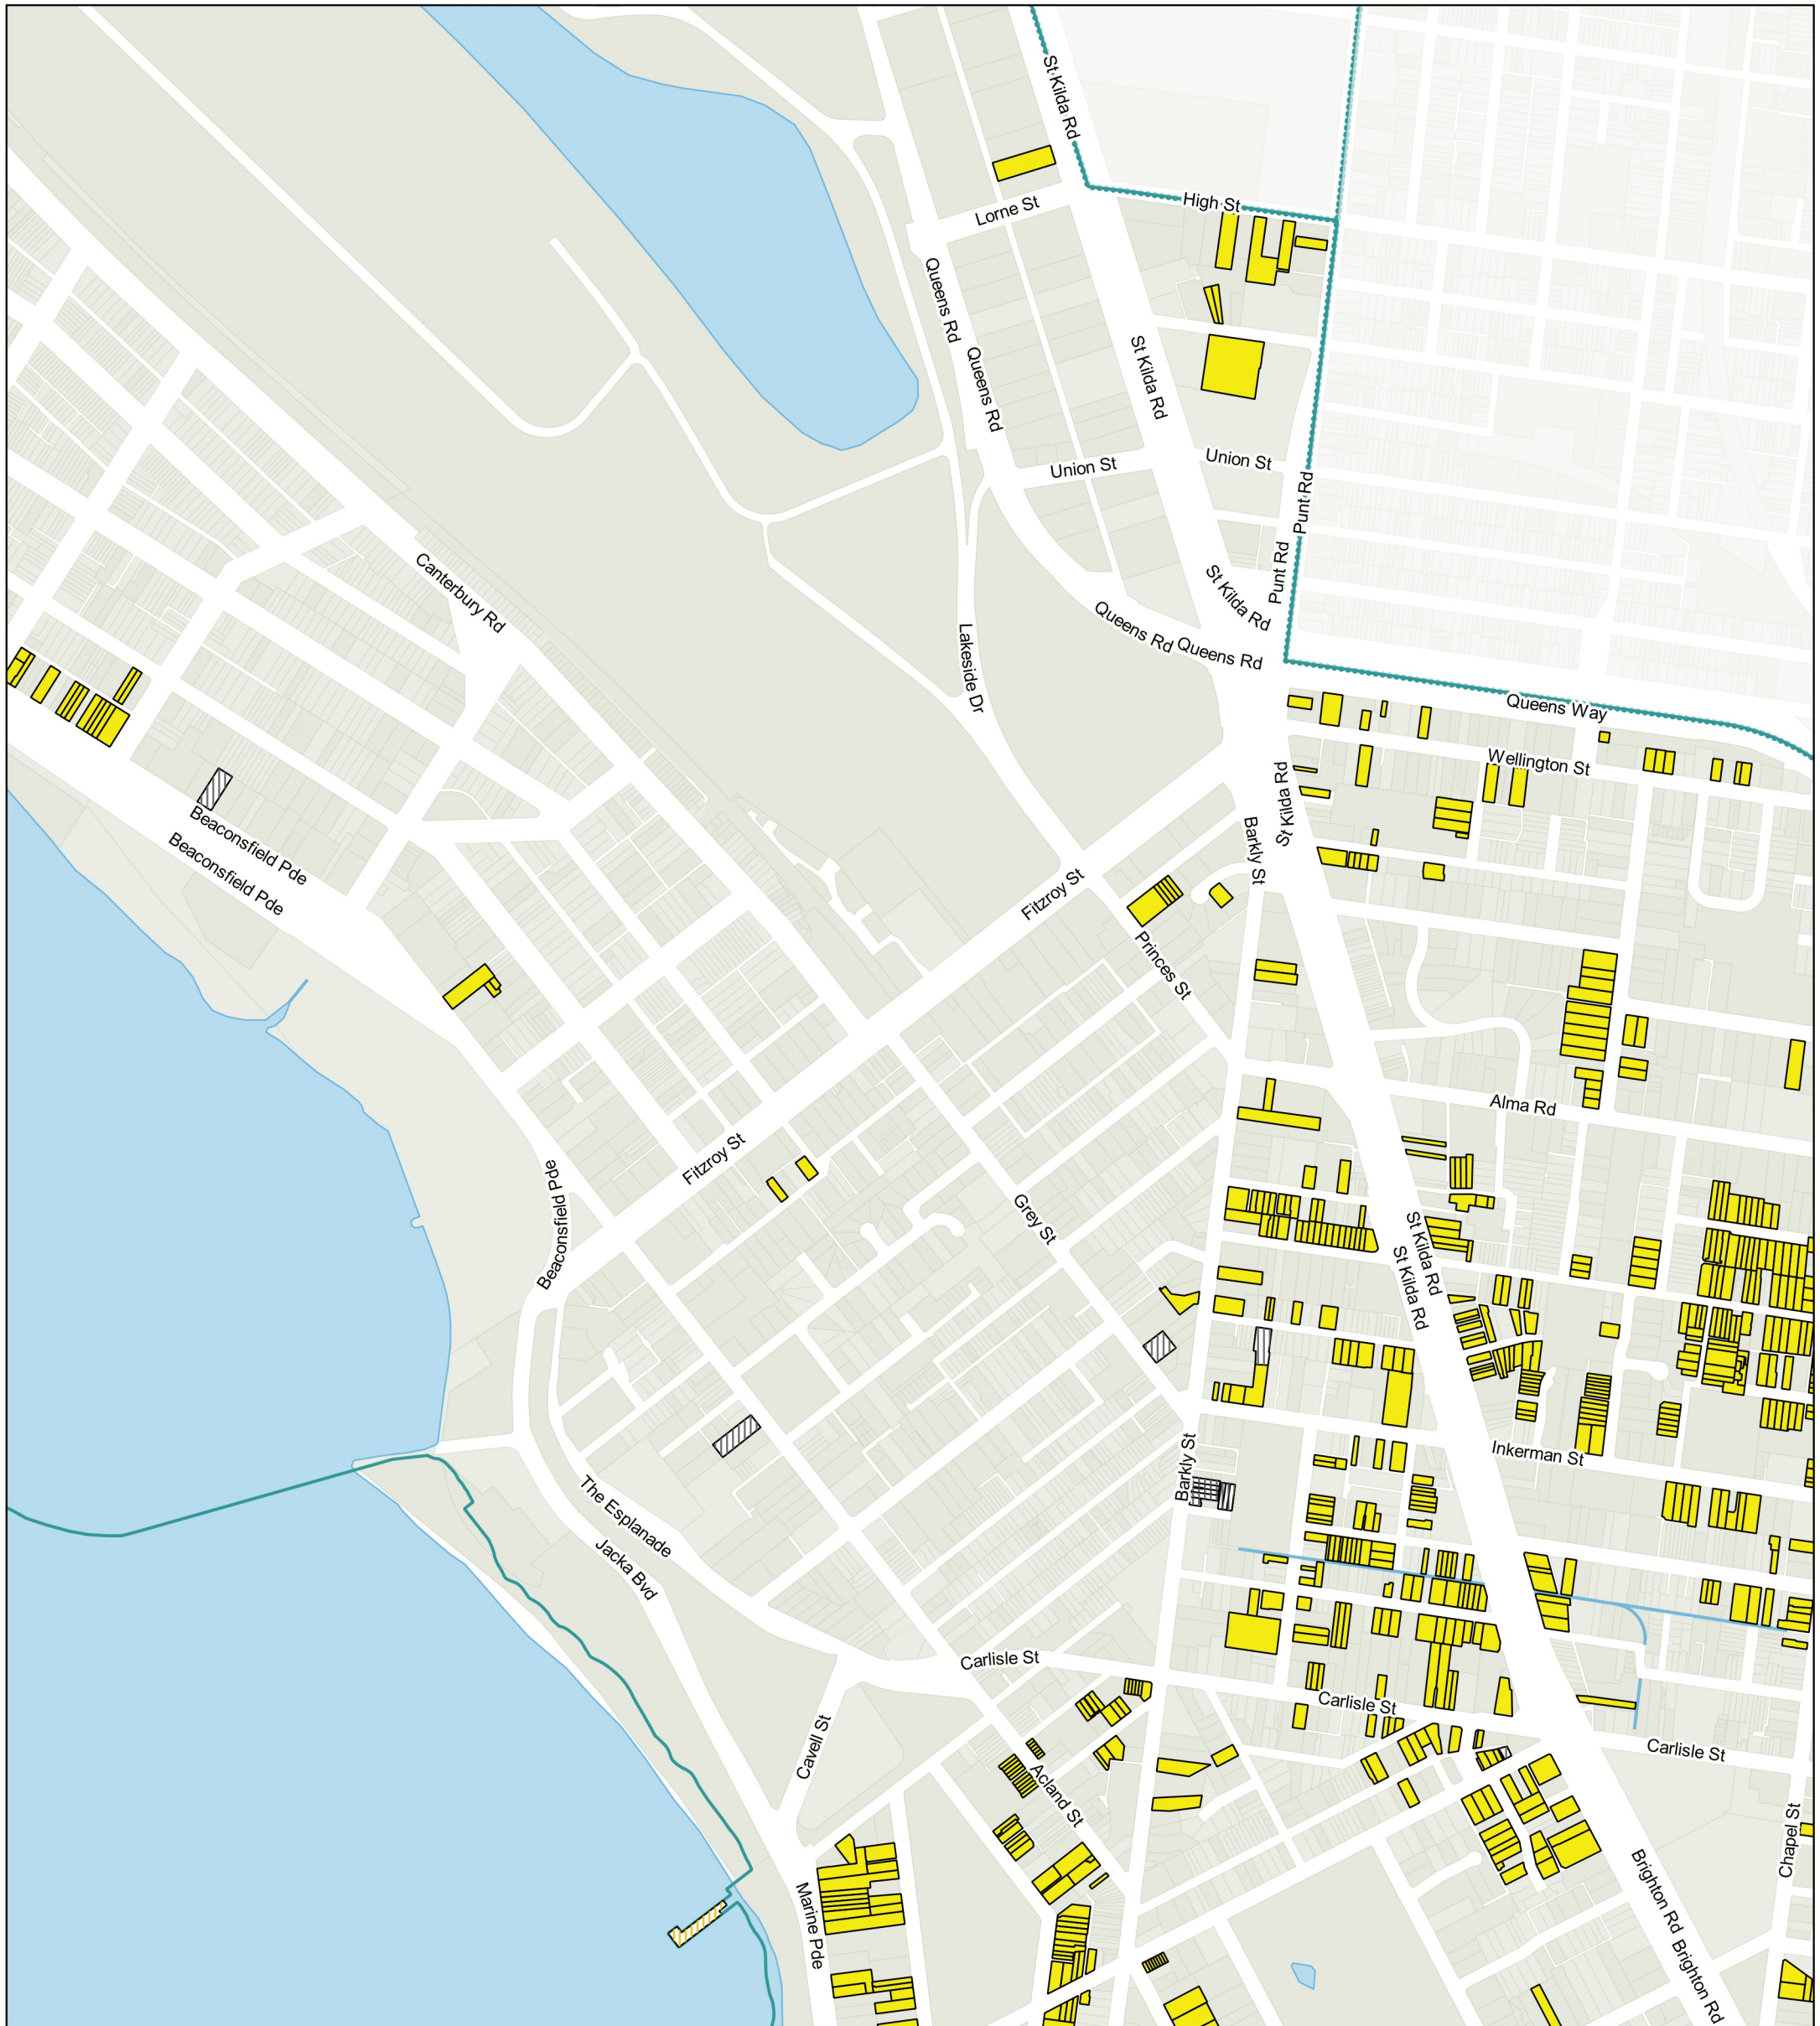

Amendment C161port to the Port Phillip Planning Scheme

Proposed Changes to the City of Port Phillip Neighbourhood Character Map (Incorporated Document)

Map 6 of 9

Disclaimer: The City of Port Phillip does not warrant the accuracy or completeness of the information on this map and shall not bear any responsibility or liability for errors or omissions in the information. Reproduction is unauthorised unless with express written permission of the City of Port Phillip.

Source: Including, but not limited to City of Port Phillip and Vic Map. Copyright remains with its respective holders.

Current

Contributory Heritage Place - outside HO

Proposed

Contributory Heritage Place - outside HO

Non Contributory Heritage Place