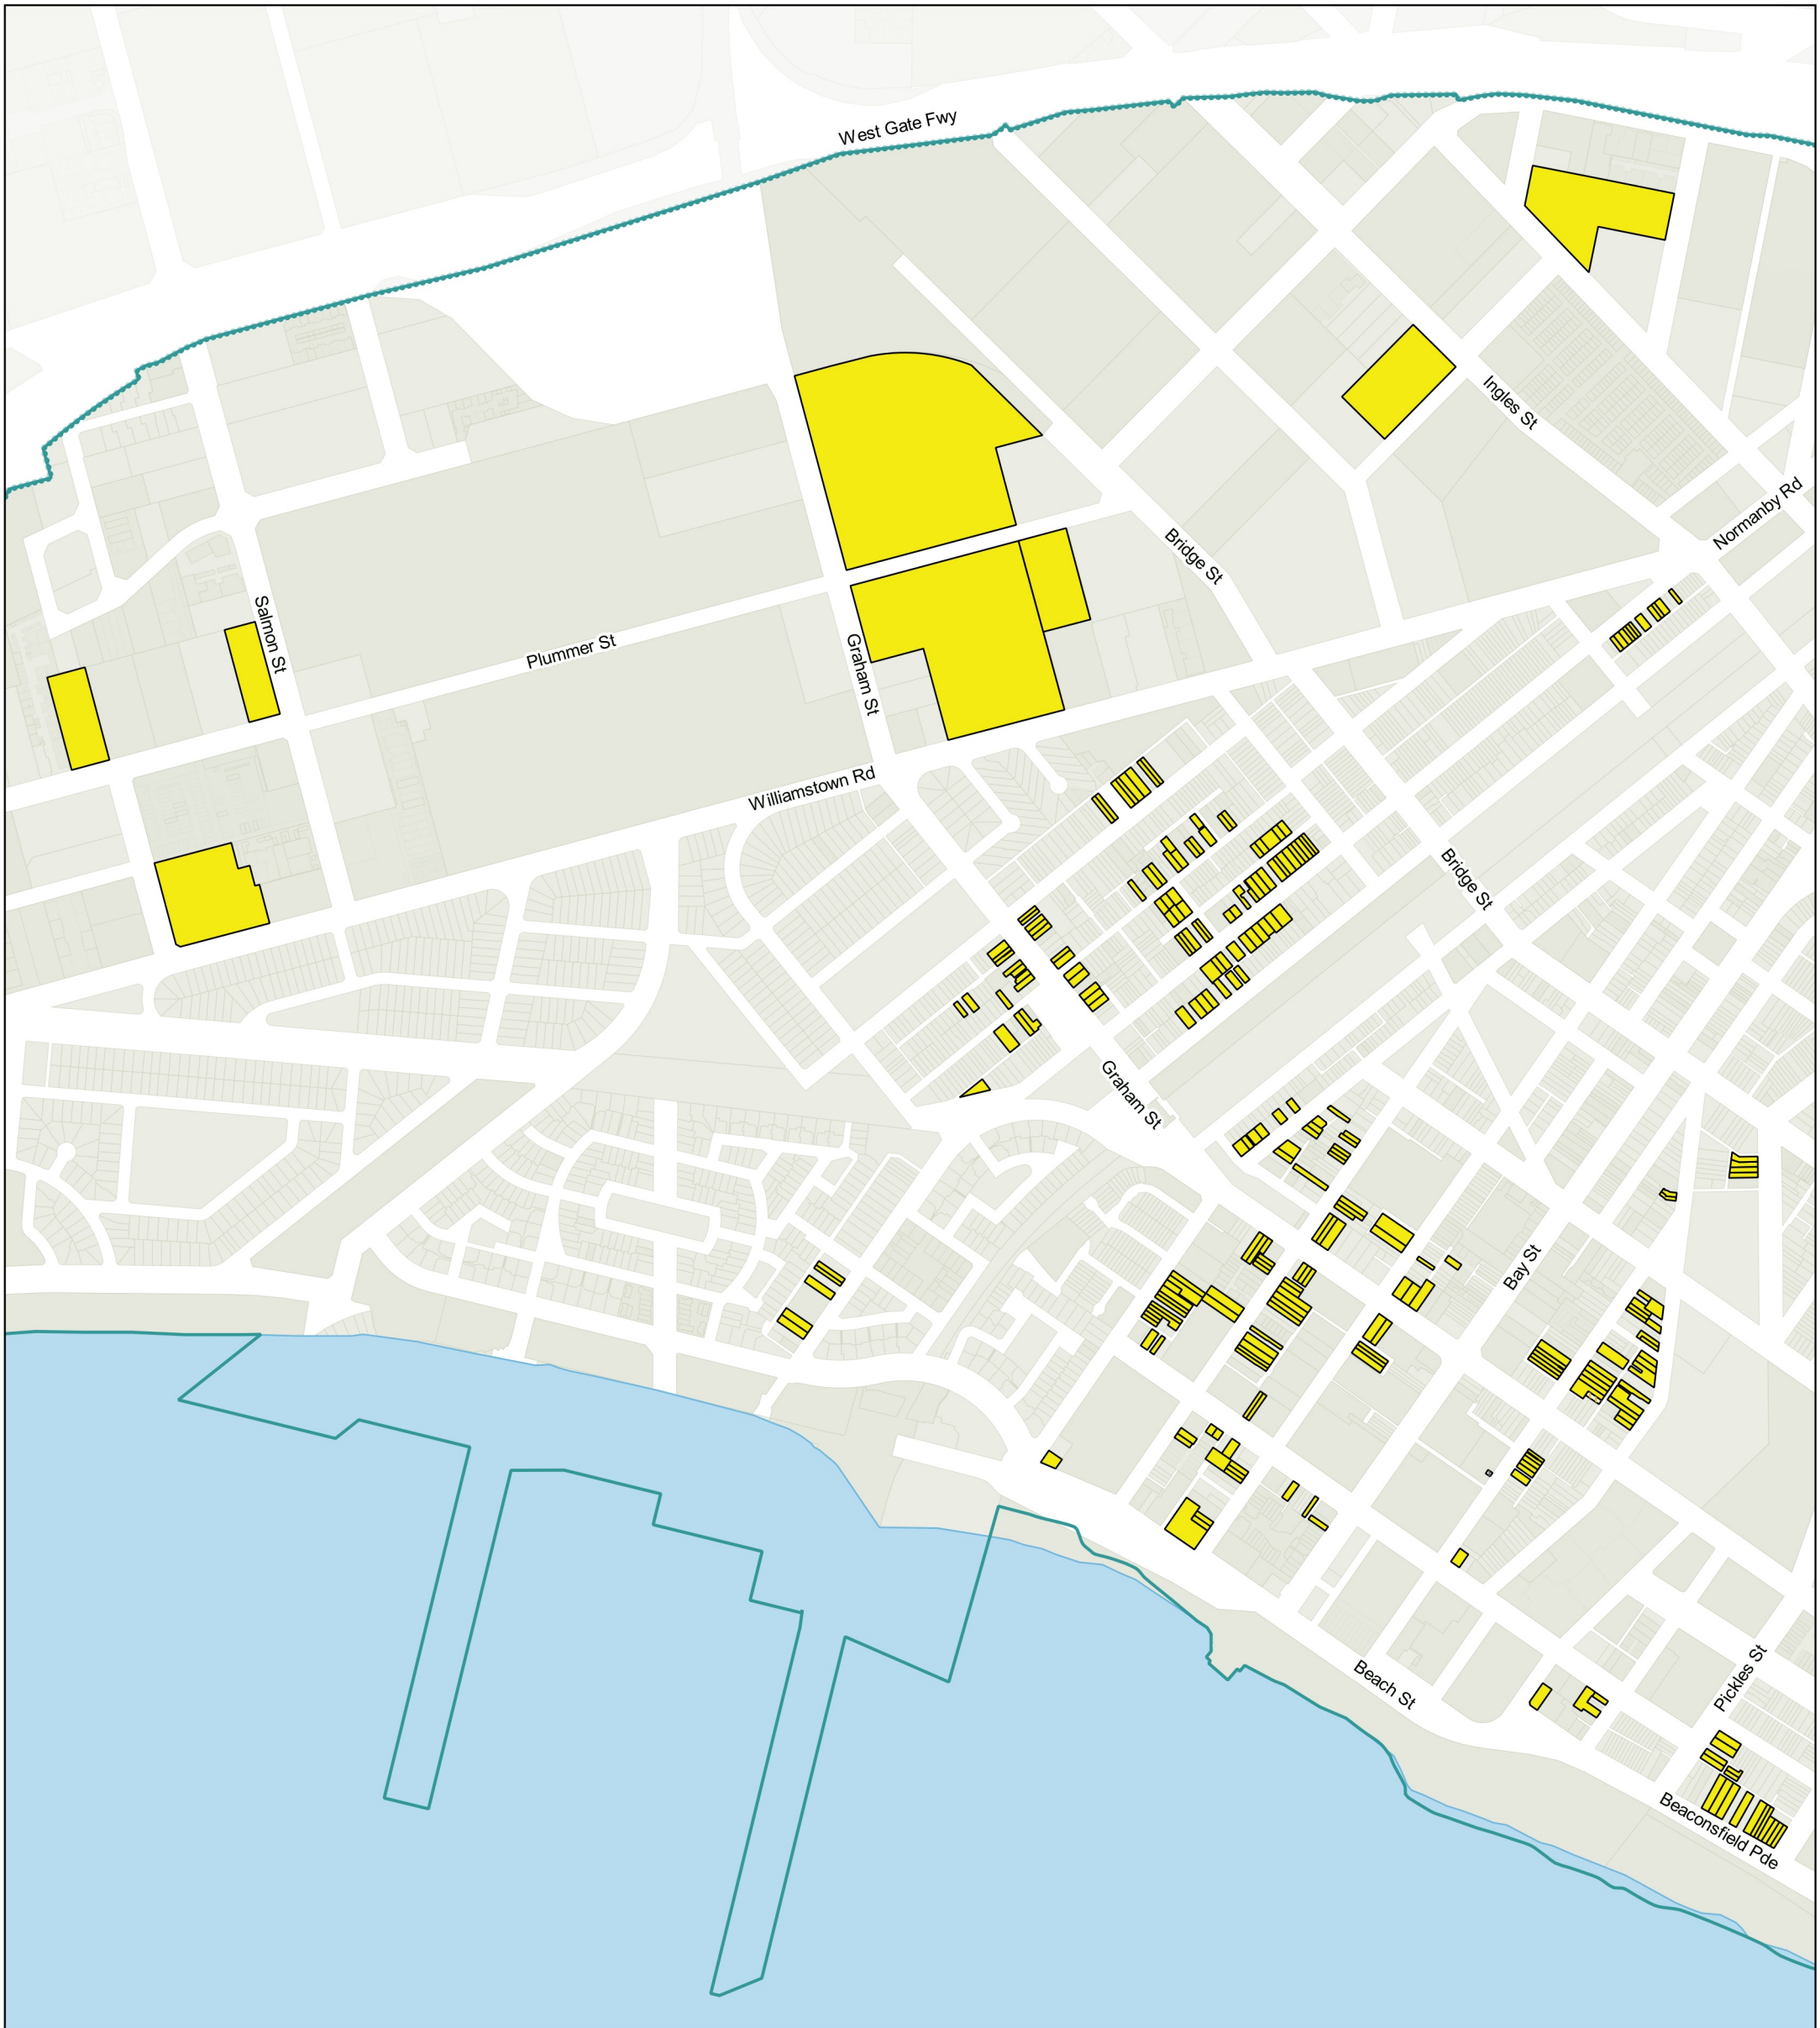

Amendment C161port to the Port Phillip Planning Scheme

Proposed Changes to the City of Port Phillip
Neighbourhood Character Map (Incorporated Document)

0 100 200 300 400 500 600 m

Map 1 of 9

Disclaimer: The City of Port Phillip does not warrant the accuracy or completeness of the information on this map and shall not bear any responsibility or liability for errors or omissions in the information. Reproduction is unauthorised unless with express written permission of the City of Port Phillip.

Source: Including, but not limited to City of Port Phillip and Vic Map. Copyright remains with its respective holders.

Current

 Contributory Heritage Place - outside HO

Proposed

 Contributory Heritage Place - outside HO

 Non Contributory Heritage Place

Printed: 27/05/2020

Amendment C161port to the Port Phillip Planning Scheme

Proposed Changes to the City of Port Phillip
Neighbourhood Character Map (Incorporated Document)

0 100 200 300 400 500 600 m

Map 2 of 9

Disclaimer: The City of Port Phillip does not warrant the accuracy or completeness of the information on this map and shall not bear any responsibility or liability for errors or omissions in the information. Reproduction is unauthorised unless with express written permission of the City of Port Phillip.
Source: Including, but not limited to City of Port Phillip and Vic Map. Copyright remains with its respective holders.