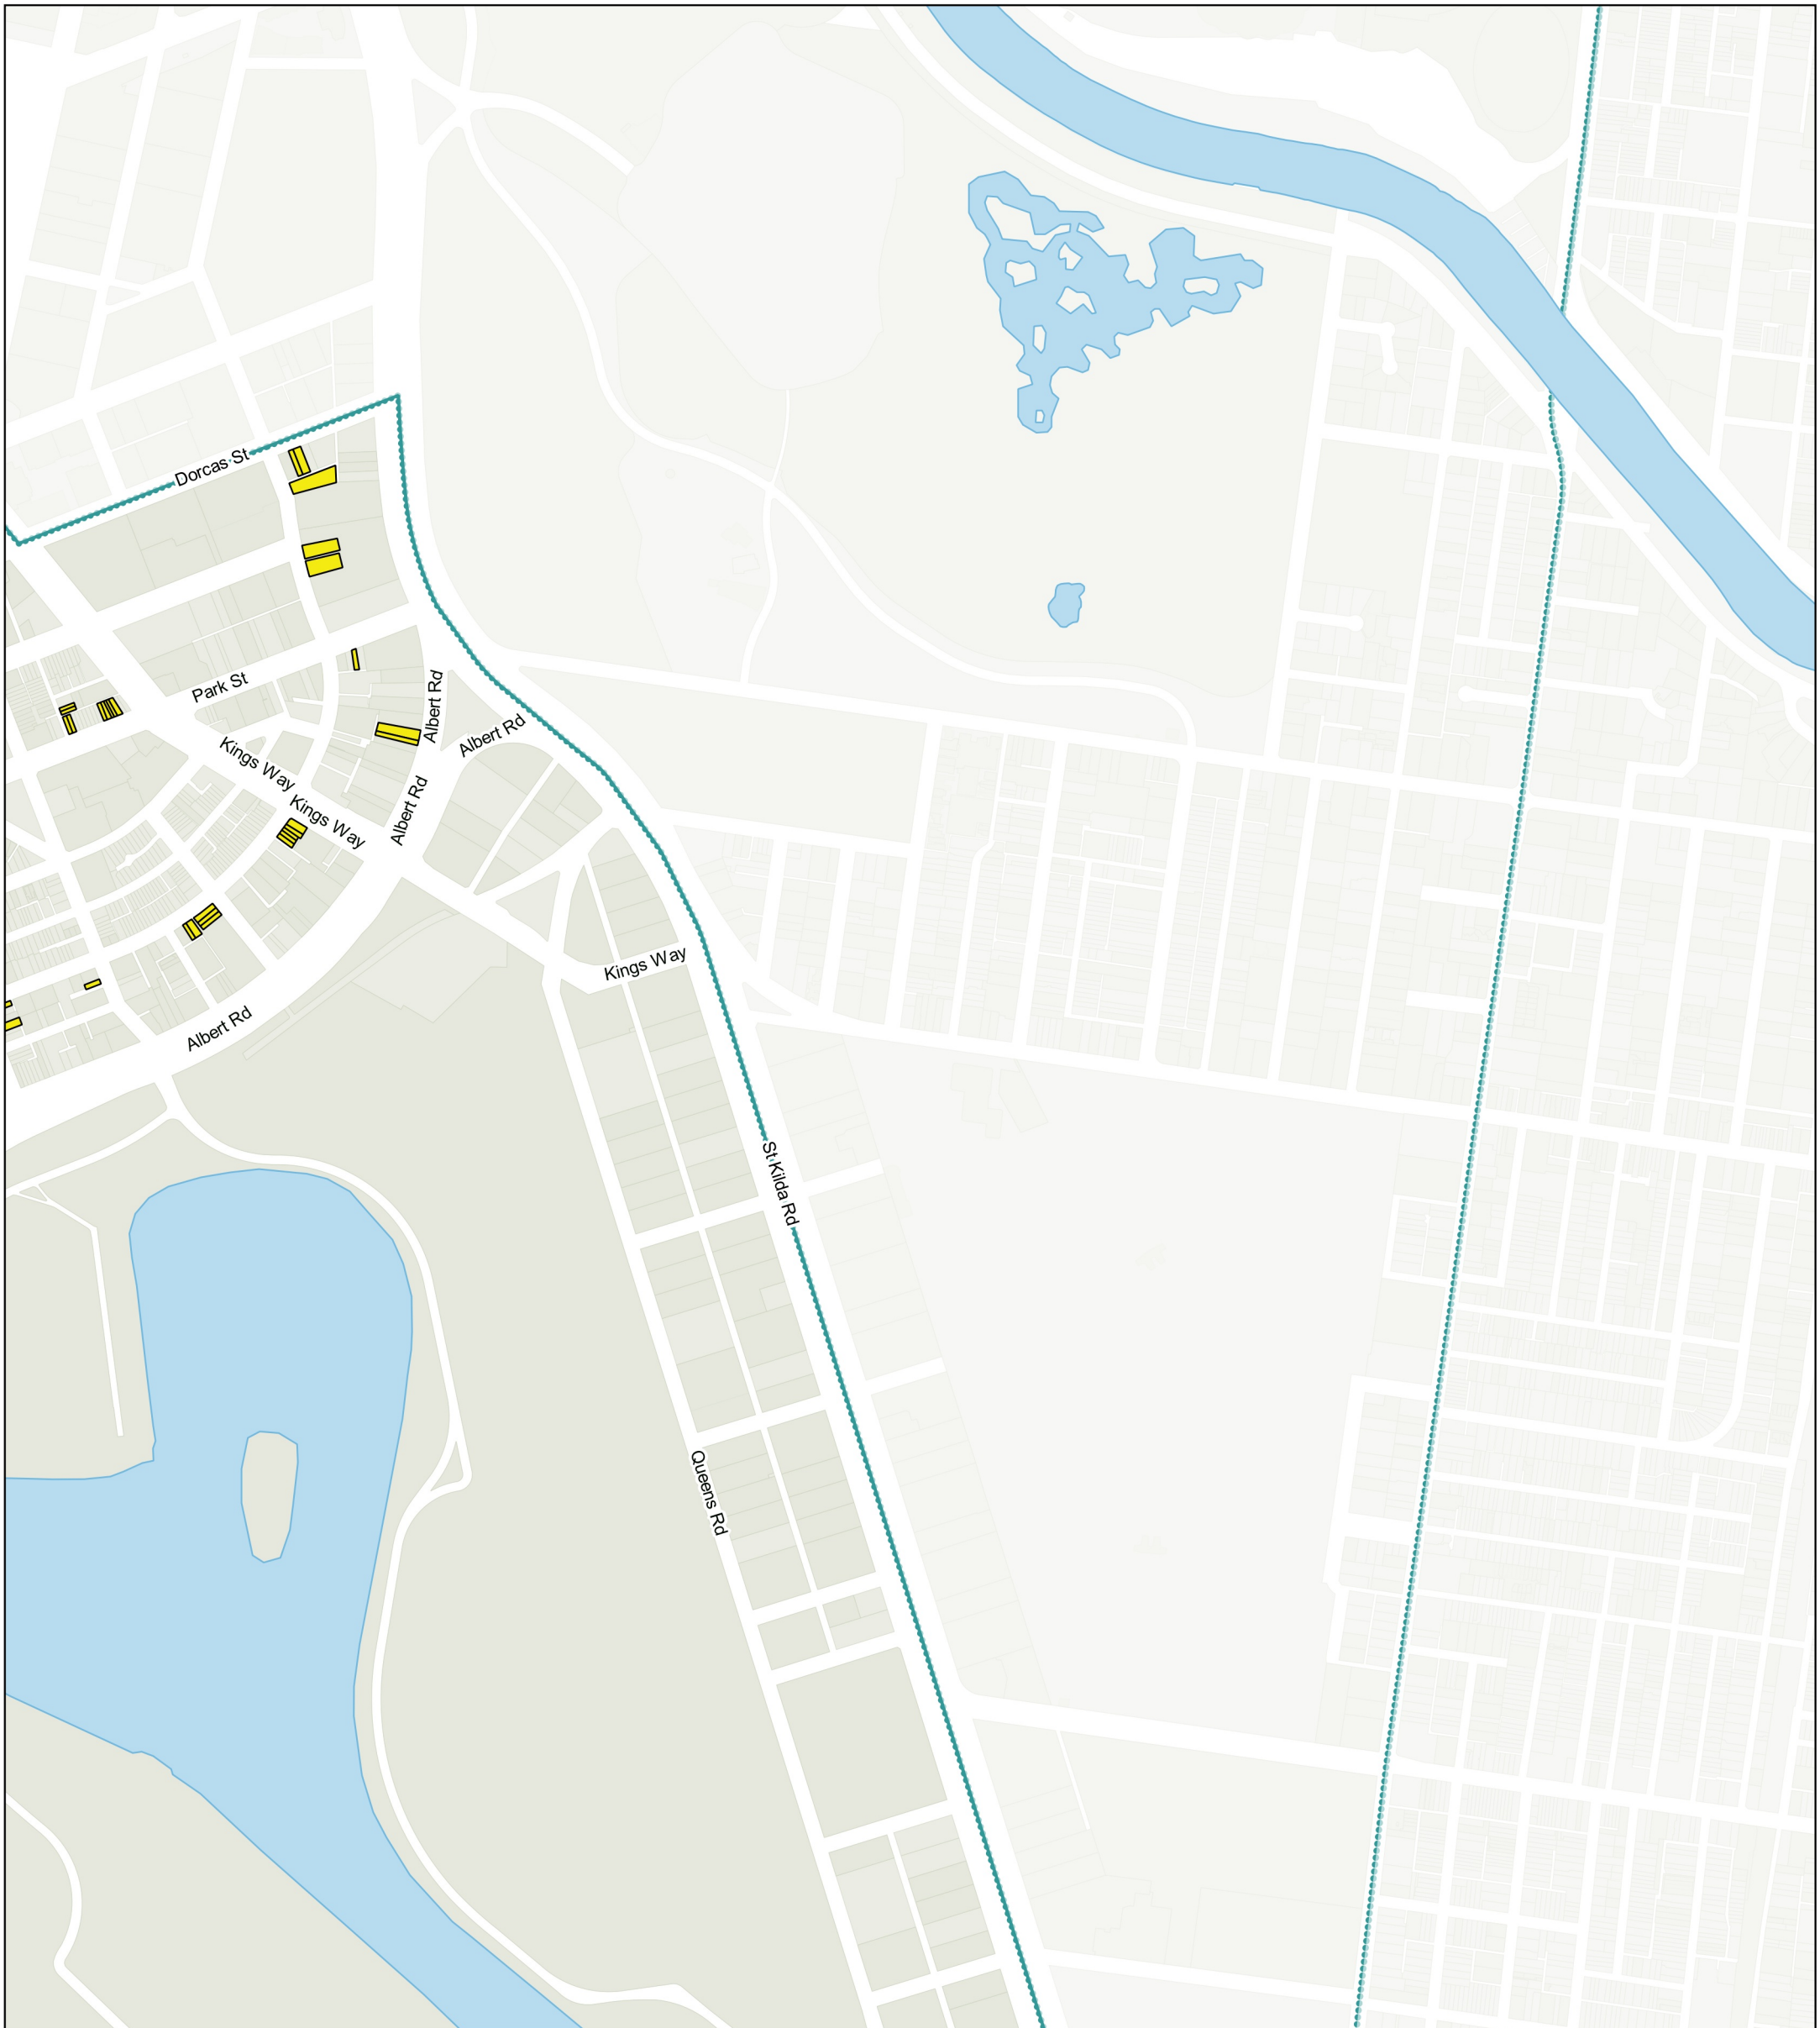

Amendment C161port to the Port Phillip Planning Scheme

Proposed Changes to the City of Port Phillip
Neighbourhood Character Map (Incorporated Document)

Map 4 of 9

Disclaimer: The City of Port Phillip does not warrant the accuracy or completeness of the information on this map and shall not bear any responsibility or liability for errors or omissions in the information. Reproduction is unauthorised unless with express written permission of the City of Port Phillip.

Source: Including, but not limited to City of Port Phillip and Vic Map. Copyright remains with its respective holders.

Current

Contributory Heritage Place - outside HO

Proposed

Contributory Heritage Place - outside HO

Non Contributory Heritage Place