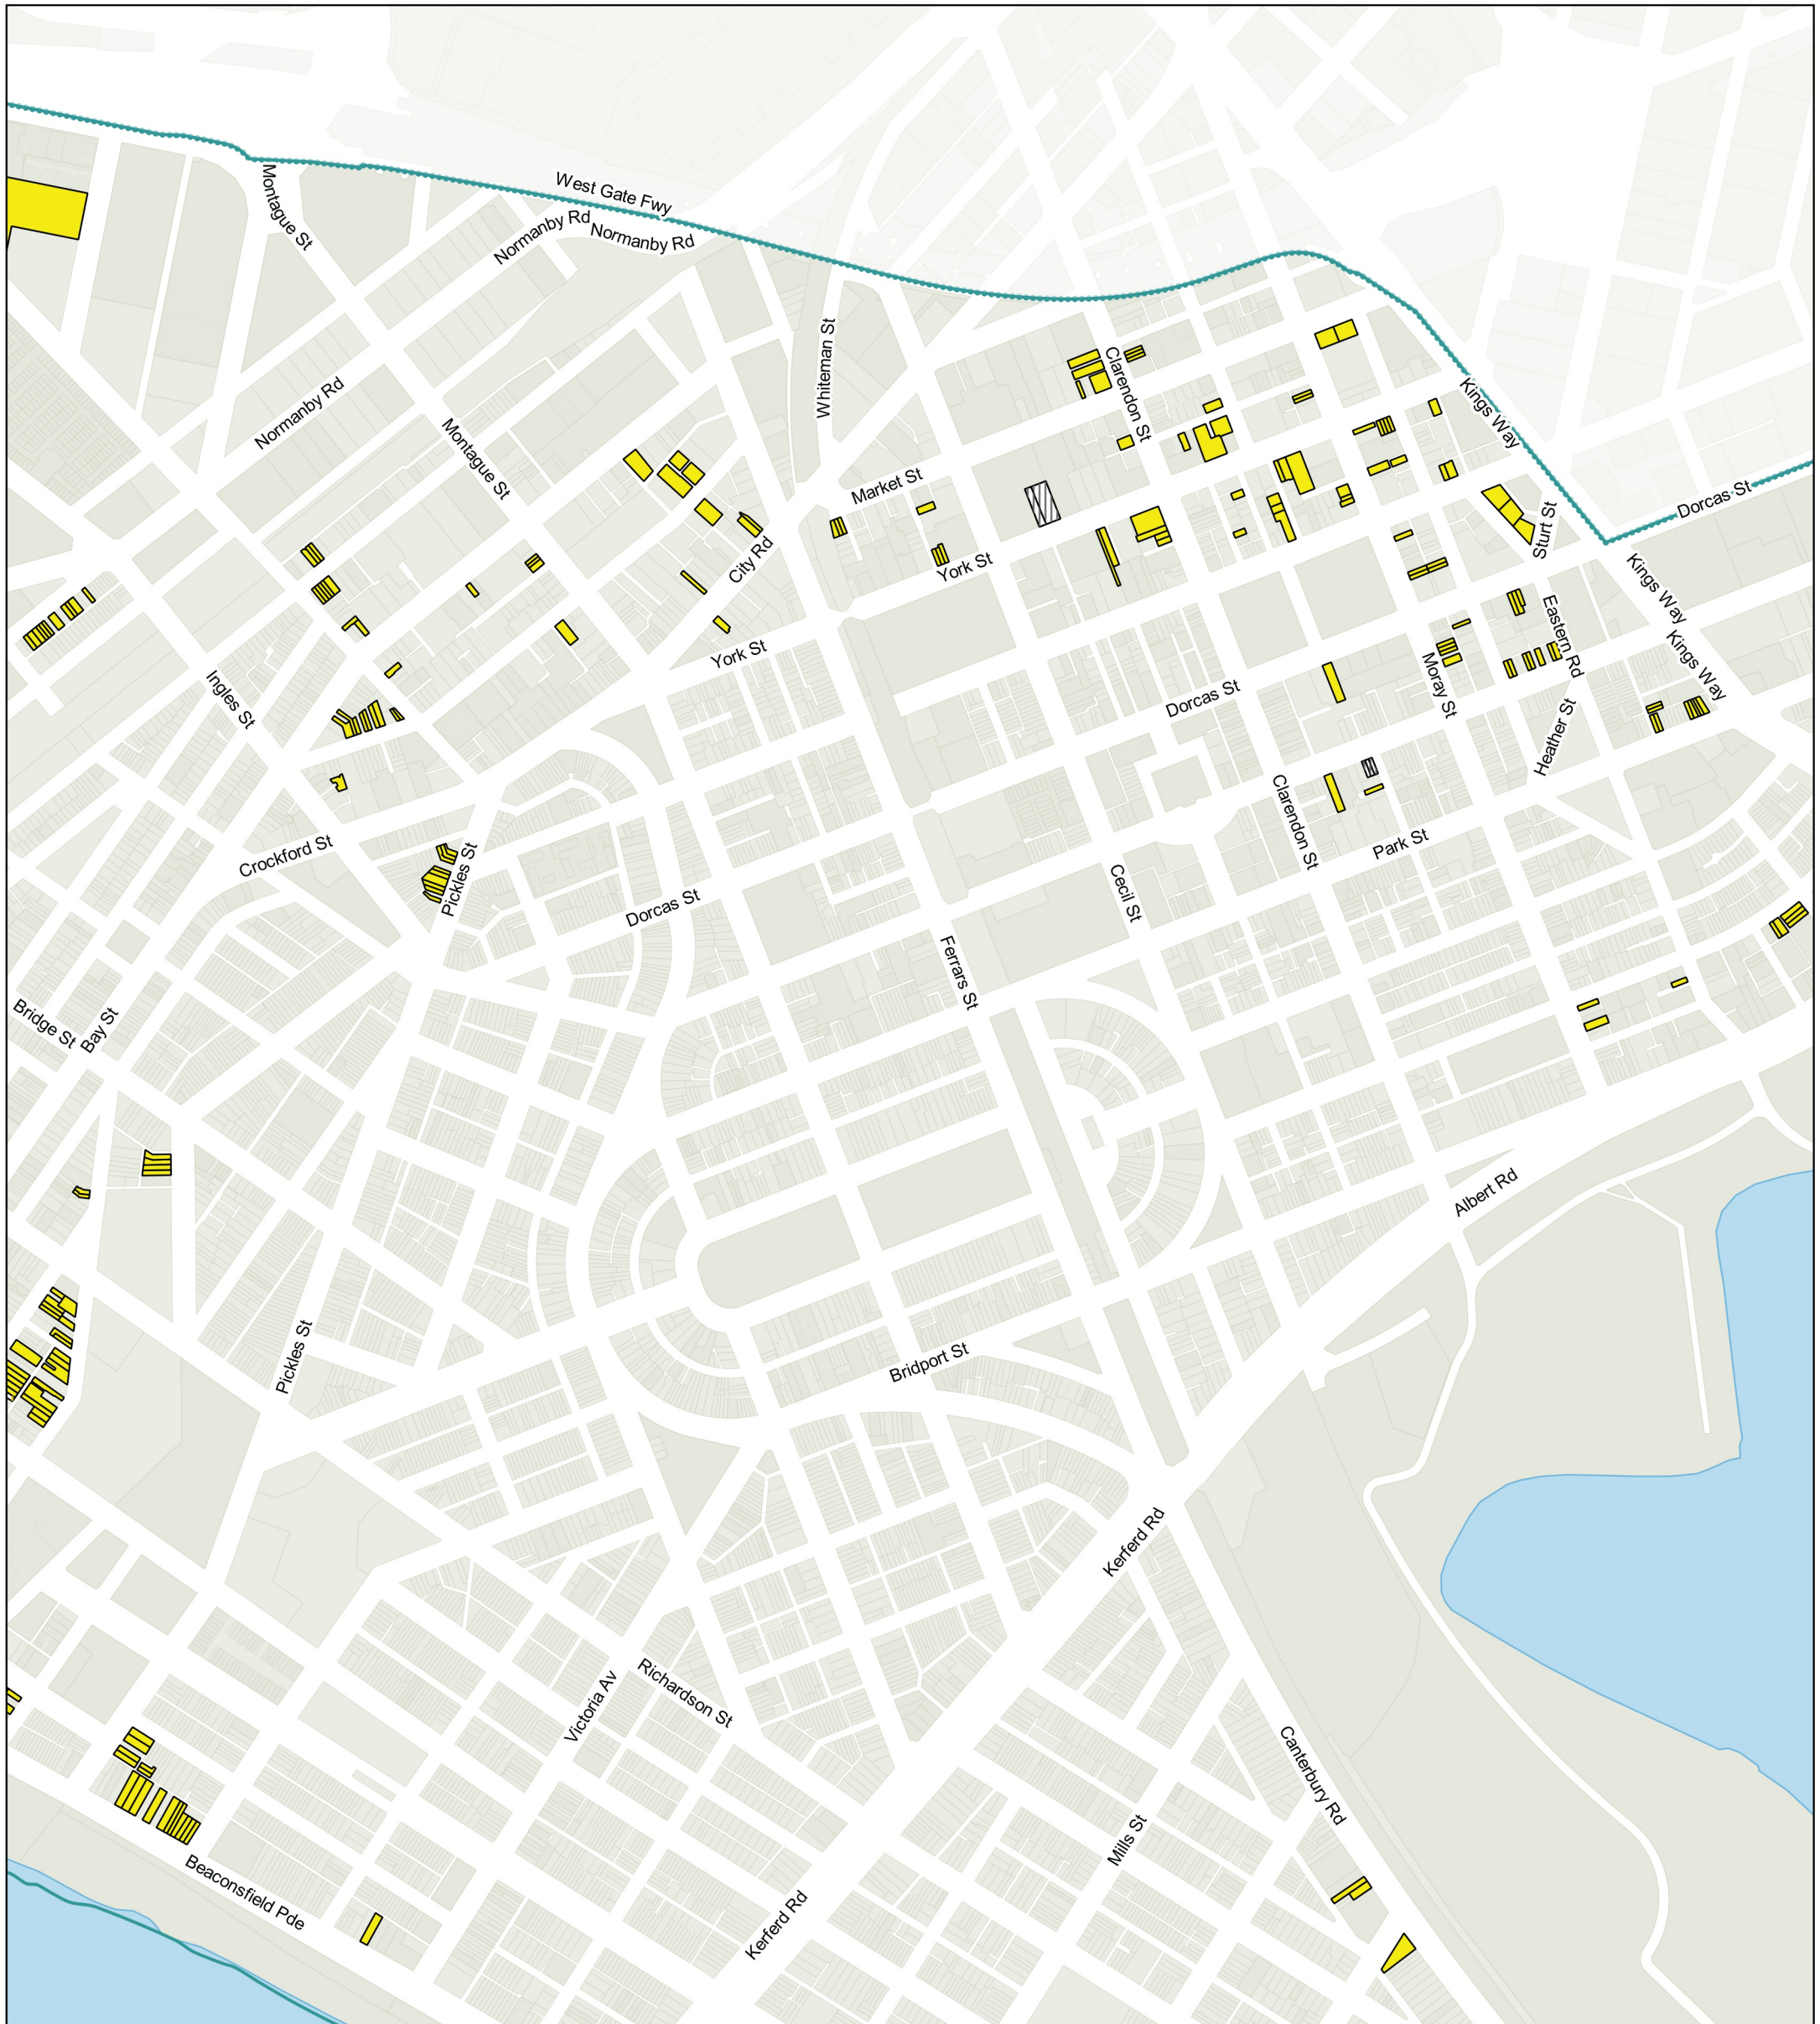

Source: Including, but not limited to City of Port Phillip and Vic Map. Copyright remains with its respective holders.

Current

 Contributory Heritage Place - outside HO

Proposed

 Contributory Heritage Place - outside HO

0 100 200 300 400 500 600 m

Map 2 of 9

Disclaimer: The City of Port Phillip does not warrant the accuracy or completeness of the information on this map and shall not bear any responsibility or liability for errors or omissions in the information. Reproduction is unauthorised unless with express written permission of the City of Port Phillip.
Source: Including, but not limited to City of Port Phillip and Vic Map. Copyright remains with its respective holders.

Map 3 of 9

Disclaimer: The City of Port Phillip does not warrant the accuracy or completeness of the information on this map and shall not bear any responsibility or liability for errors or omissions in the information. Reproduction is unauthorised unless with express written permission of the City of Port Phillip.