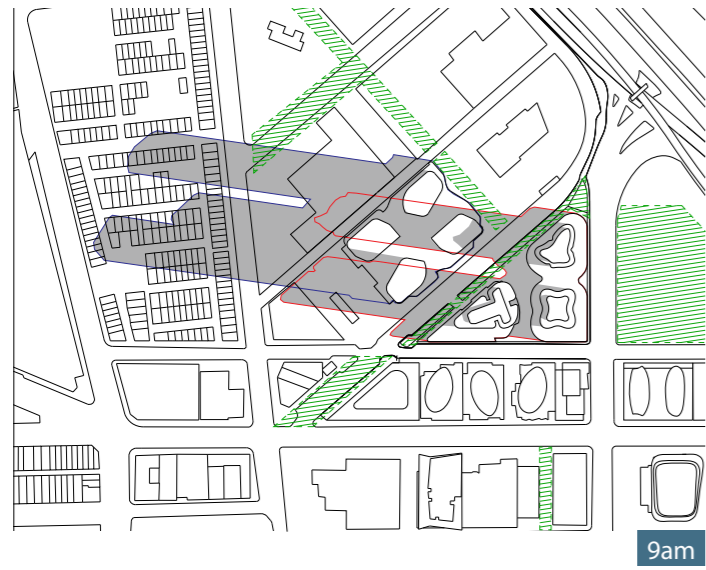

4.10 LIGHT + OVERSHADOWING

SHADOW STUDY - SEPTEMBER 22

LEGEND

-  Public open space
-  Montague Development Shadow
-  Johnson St Development Shadow

The orientation of public realm affords high levels of daylighting between the hours of 1pm - 3pm.