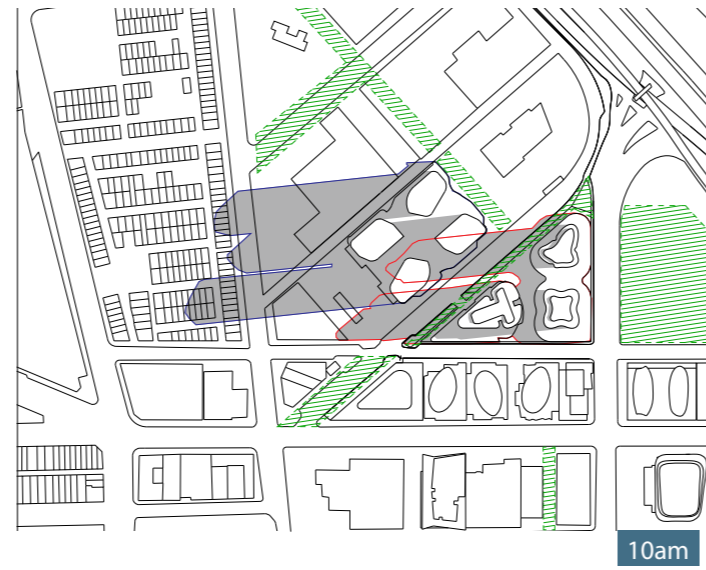

4.10 LIGHT + OVERSHADOWING

SHADOW STUDY - SEPTEMBER 22

LEGEND

-  Public open space
-  Montague Development Shadow
-  Johnson St Development Shadow

The orientation of public realm affords high levels of daylighting between the hours of 1pm - 3pm.