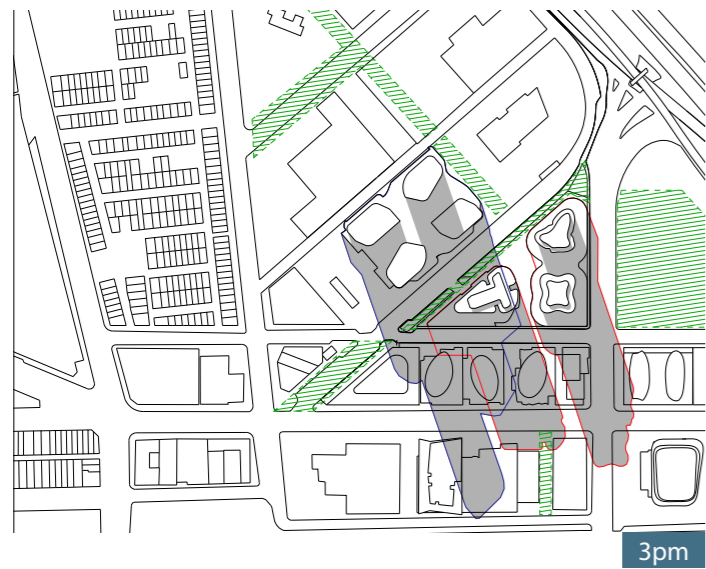

4.10 LIGHT + OVERSHADOWING

SHADOW STUDY - SEPTEMBER 22

LEGEND

-  Public open space
-  Montague Development Shadow
-  Johnson St Development Shadow

The orientation of public realm affords high levels of daylighting between the hours of 1pm - 3pm.