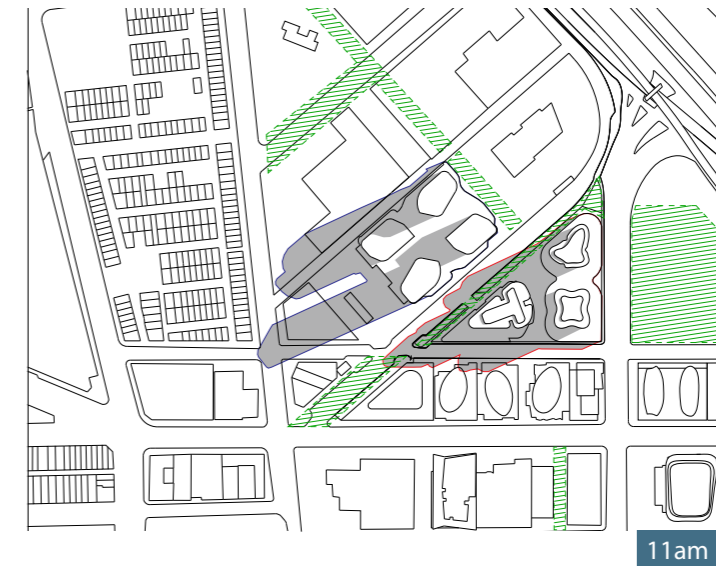

4.10 LIGHT + OVERSHADOWING

SHADOW STUDY - SEPTEMBER 22

LEGEND

-  Public open space
-  Montague Development Shadow
-  Johnson St Development Shadow

The orientation of public realm affords high levels of daylighting between the hours of 1pm - 3pm.